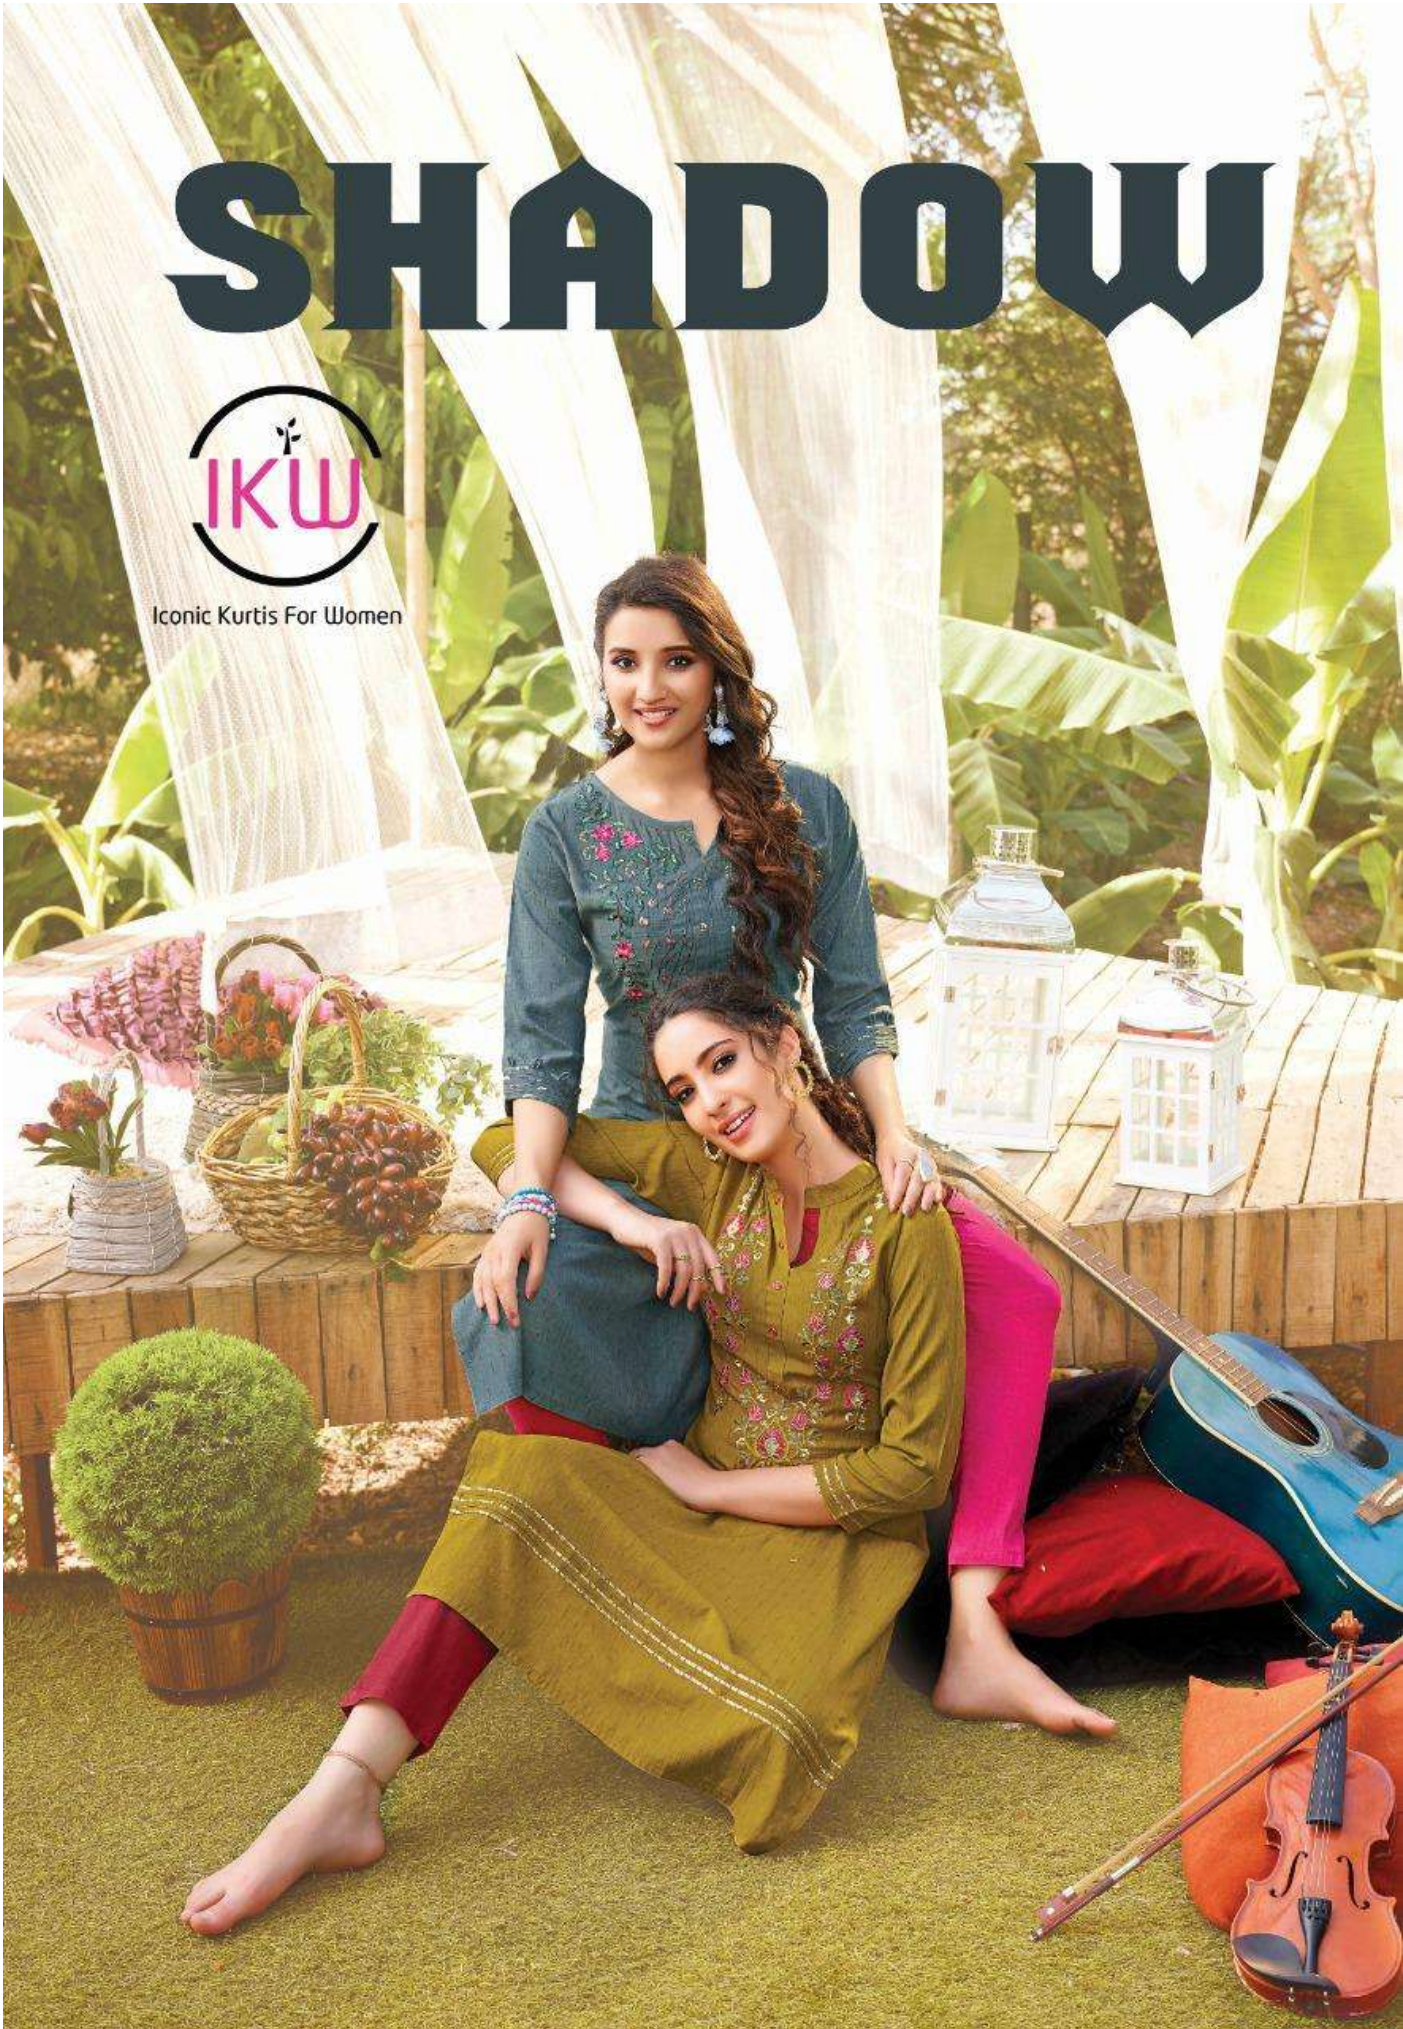

SHADOW

Iconic Kurtis For Women

Iconic Kurtis For Women

IKW DESIGNS

SHADOW
D.No.001

Iconic Kurtis For Women

SHADOW

D.No.002

IKW DESIGNS

IKW DESIGNS

SHADOW
D.No.003

Iconic Kurtis For Women

IKW DESIGNS

SHADOW
D.No.004

SHADOW
D.No.005

Iconic Kurtis For Women

Iconic Kurtis For Women

SHADOW