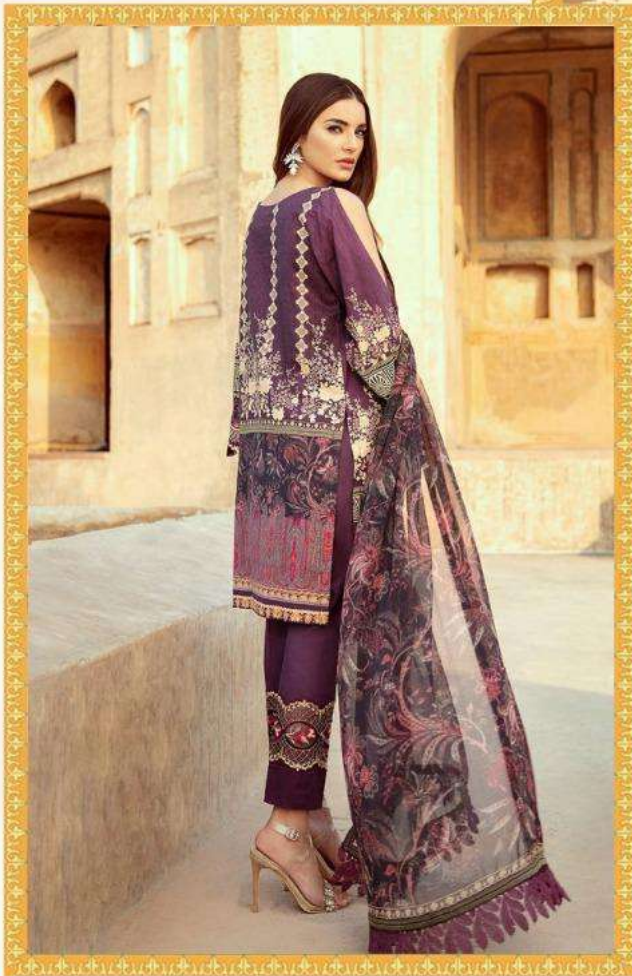

Luxury Lawn Festive Collection

By  CS™

#F-06

HOME LAUNDERING RECOMMENDED
DO NOT USE ANY KIND OF BLEACH
OR STAIN REMOVING CHEMICAL

 [luxurysilkbycs](https://www.instagram.com/luxurysilkbycs)

TOP-LUXURY LAWN DIGITAL PRINT WITH HEAVY SELF EMBROIDERY AND DAMAN PATCH
DUPPATA - PURE SILK WITH DIGITAL PRINT
BOTTOM - VISCOSE RAW SILK WITH HEAVY EMBROIDERY