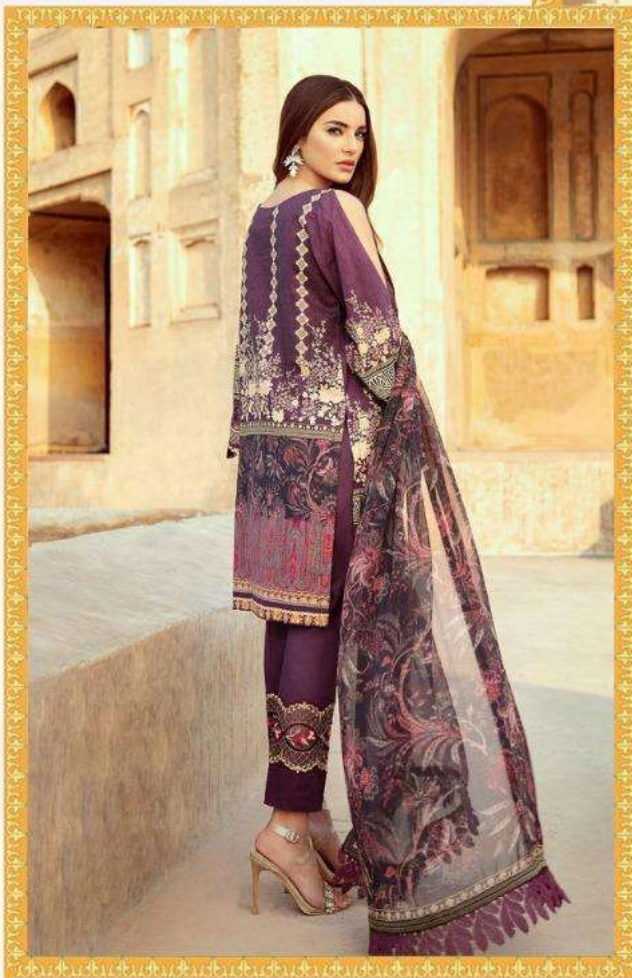

Luxury Lawn Festive Collection

By CS™

#F-06

HOME LAUNDERING RECOMMENDED
DO NOT USE ANY KIND OF BLEACH
OR STAIN REMOVING CHEMICAL

luxurysilkbycs

TOP-LUXURY LAWN DIGITAL PRINT WITH HEAVY SELF EMBROIDERY AND DAMAN PATCH
DUPPATA - PURE SILK WITH DIGITAL PRINT
BOTTOM - VISCOSE RAW SILK WITH HEAVY EMBROIDERY