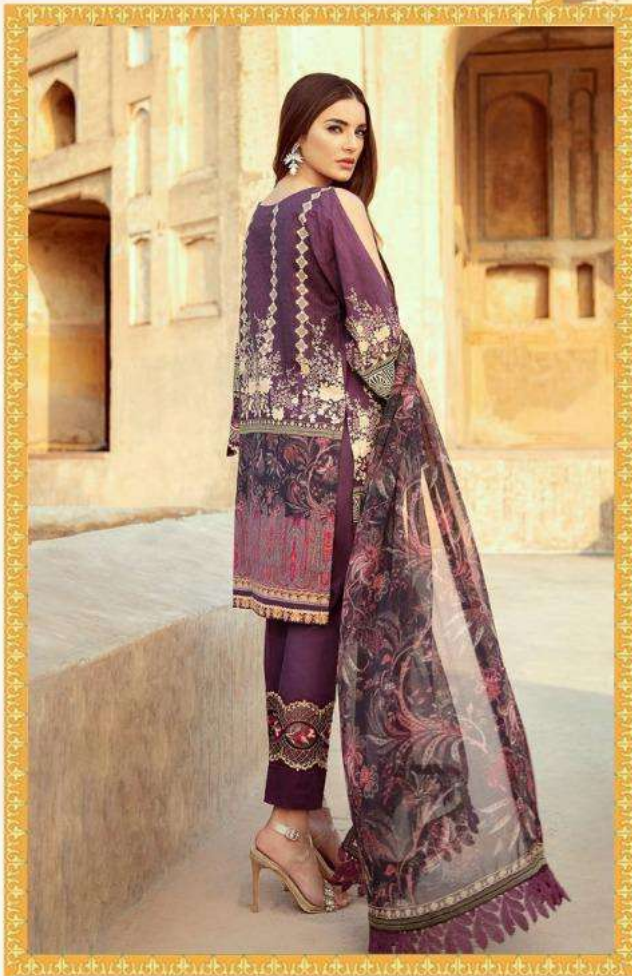

# Luxury Lawn Festive Collection

By  CS™

#F-06

HOME LAUNDERING RECOMMENDED  
DO NOT USE ANY KIND OF BLEACH  
OR STAIN REMOVING CHEMICAL

 [luxurysilkbycs](https://www.instagram.com/luxurysilkbycs)

TOP-LUXURY LAWN DIGITAL PRINT WITH HEAVY SELF EMBROIDERY AND DAMAN PATCH  
DUPPATA - PURE SILK WITH DIGITAL PRINT  
BOTTOM - VISCOSE RAW SILK WITH HEAVY EMBROIDERY