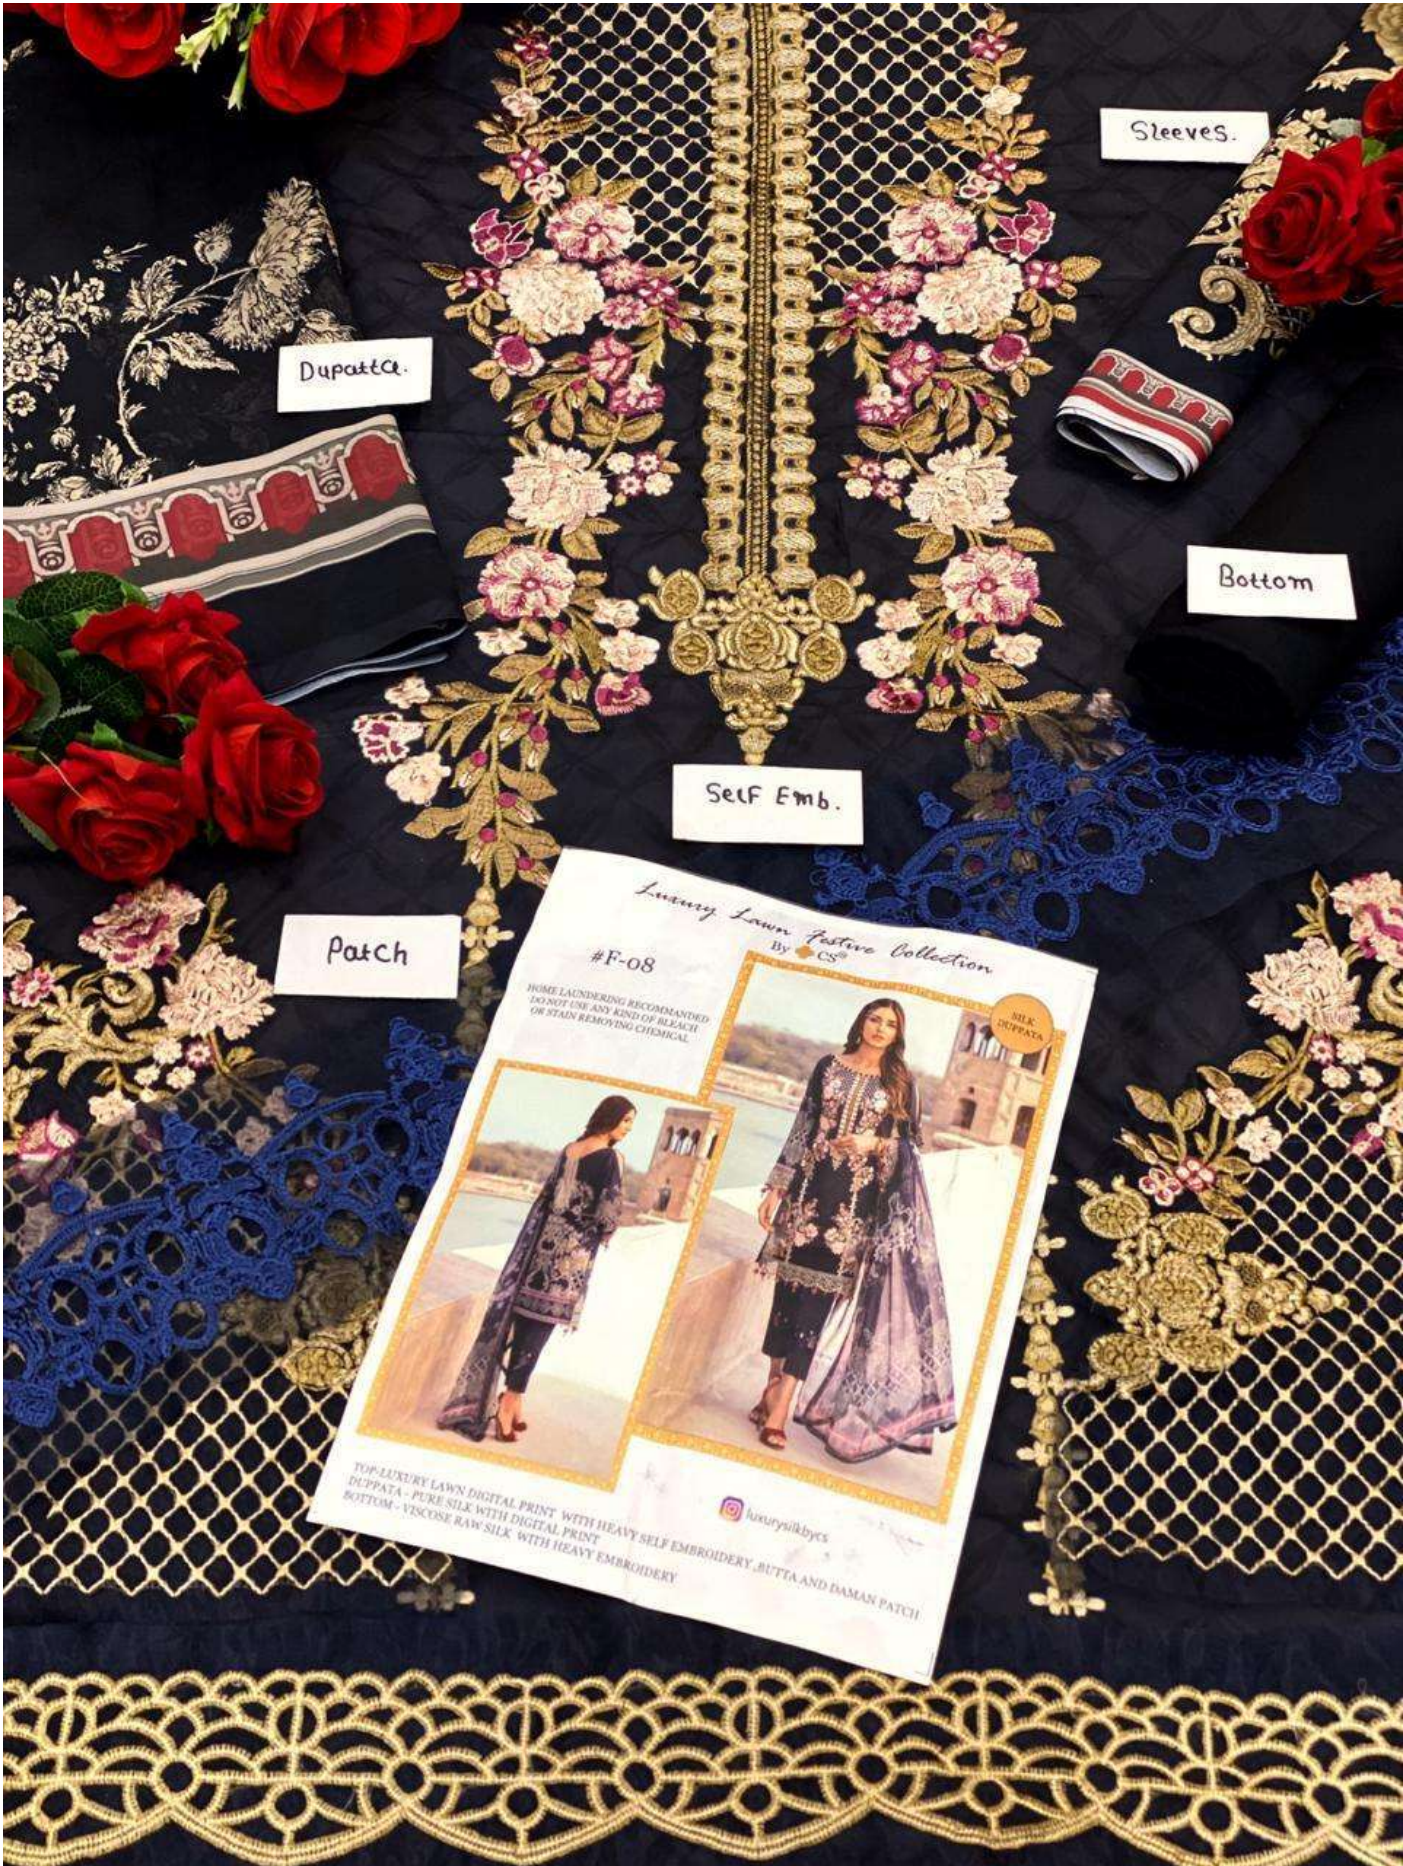

By  CS™

#F-08

HOME LAUNDERING RECOMMENDED
DO NOT USE ANY KIND OF BLEACH
OR STAIN REMOVING CHEMICAL

 luxurysilkbycs

TOP-LUXURY LAWN DIGITAL PRINT WITH HEAVY SELF EMBROIDERY ,BUTTA AND DAMAN PATCH
DUPPATA - PURE SILK WITH DIGITAL PRINT
BOTTOM - VISCOSE RAW SILK WITH HEAVY EMBROIDERY