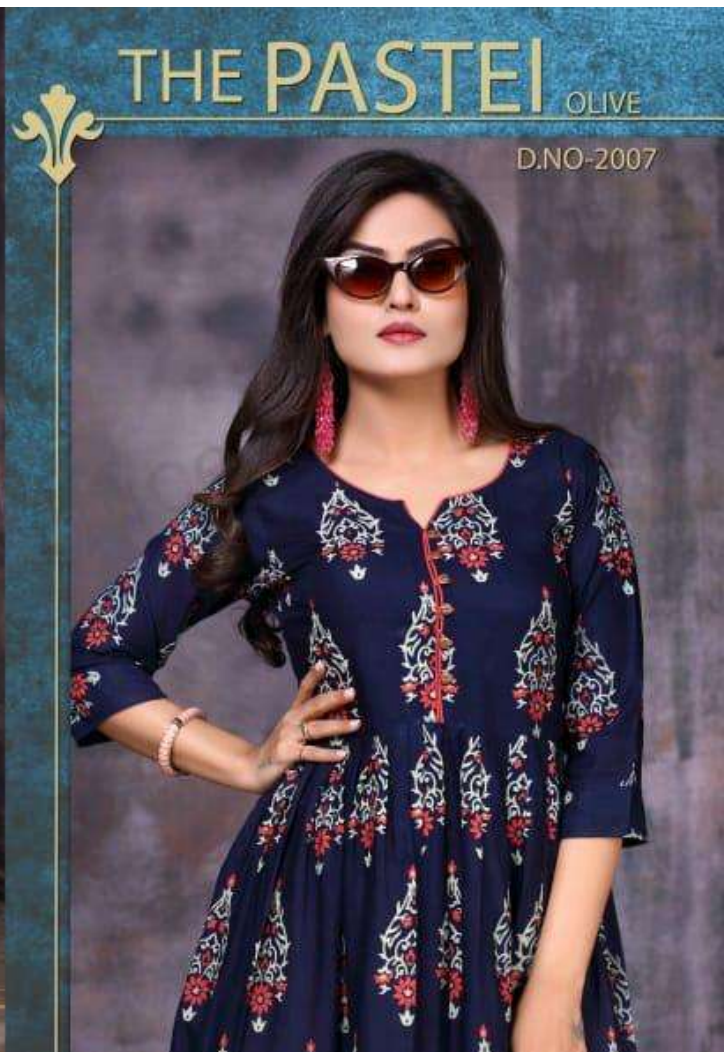

THE PASTEI OLIVE

D.NO-2007