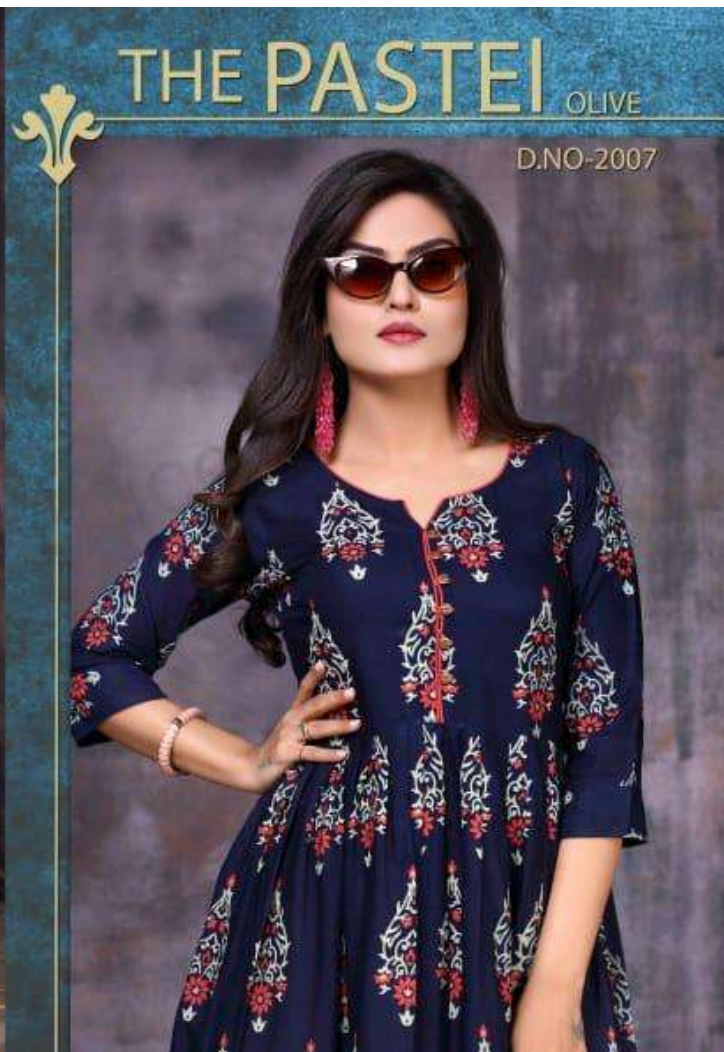

Nayra

A close-up photograph of the same woman in the red dress, wearing dark sunglasses and large earrings. She is posing with one hand on her hip. The image is framed by a blue, textured border.

D.NO-2003

A small, ornate decorative flourish or logo located in the bottom right corner of the blue border.

THE DARK MISTRESS

D.NO-2004

Nayra

PEACHY THE BEWITCHMENT

Nayra

D.NO-2005

Nayra