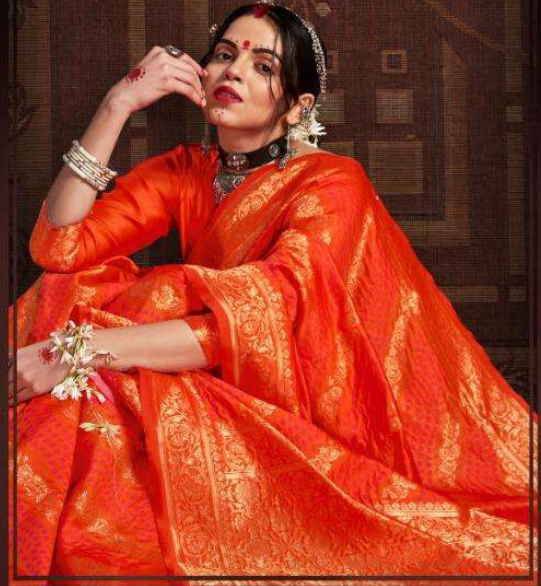

kakshya

A Premium Range

BANDHANI SAREE

kakshya
A Premium Range

stylish & elegance

This season look up with some truly inspiring & elegantly.

kakshya
A Premium Range

kakshya
A Premium Range

style & diva

Fabric design gives you an opportunity express how you feel

kakshya
A Premium Range

2426....

kakshya
A Premium Range

2427....

kakshya
A Premium Range

Style & beauty
Style is a way to say who you are without having to speak.

kakshya
A Premium Range

2428....

kakshya
A Premium Range

couture & club

Style is a reflection of your attitude and your personality

kakshya
A Premium Range

verve & beauty
If you feel glamorous, you definitely look glamorous.
◆◆◆