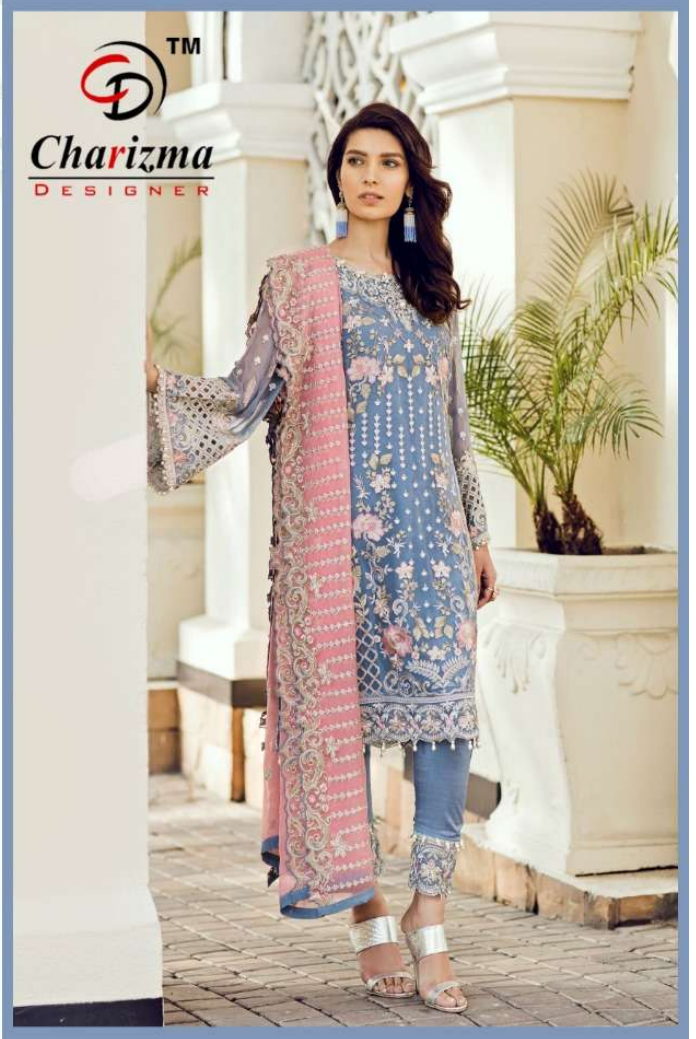

EMB SLEEVES

EMB FRONT

PATCH

BOTTOM

EMB NET QURATTA

THE **CO** FASHION
REVOLUTION
ELEGANT

D.No.1009

GULAL
EMBROIDRED COLLECTION

Charizma
DESIGNER

EMB SLEEVES

EMB FRONT

PATCH

BOTTOM

EMB NET QURATTA