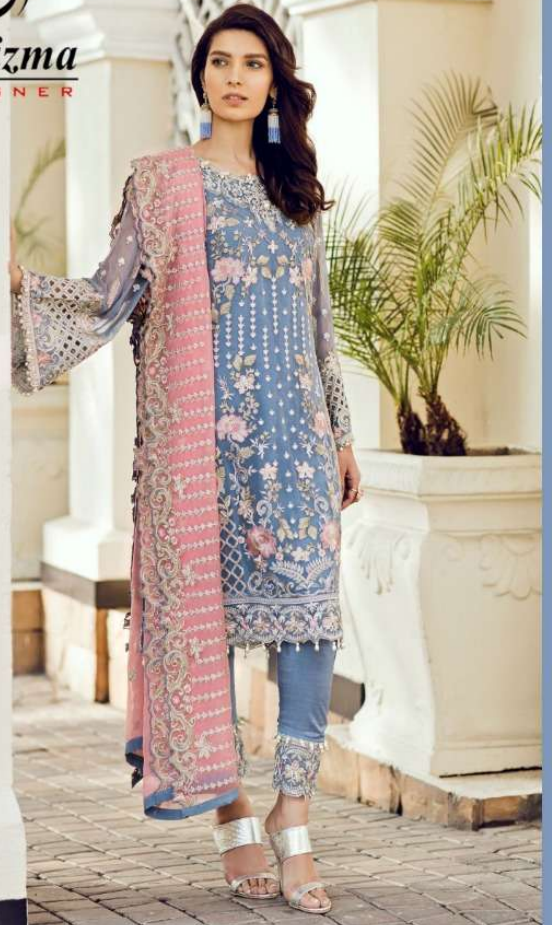

EMB SLEEVES

EMB FRONT

PATCH

BOTTOM

EMB NET QURATTA

THE **CO** FASHION  
REVOLUTION  
ELEGANT

*D.No.1009*

**GULAL**  
EMBROIDRED COLLECTION

**Charizma**  
DESIGNER

EMB SLEEVES

EMB FRONT

PATCH

BOTTOM

EMB NET QURATTA