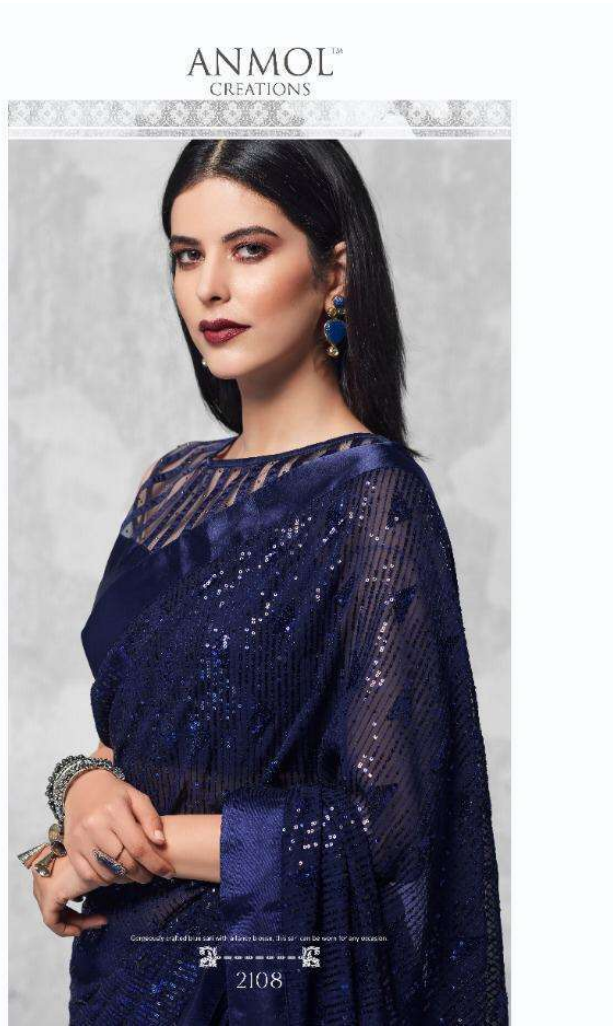

ANMOLTM
CREATIONS

Innara

BEE PEE TEXTILES

Amol[®]
Creation

INNARA

D.NO	FABRIC	BLOUSE	PRICE
2101	BLOOMING GEORGET	SATIN	2295
2102	BLOOMING GEORGET	SATIN	2295
2103	BLOOMING GEORGET	SATIN	2295
2104	BLOOMING GEORGET	SATIN	2295
2105	BLOOMING GEORGET	SATIN	2295
2106	BLOOMING GEORGET	SATIN	2205
2107	GEORGET	SATIN	2115
2108	GEORGET	SATIN	2115
2109	GEORGET	SATIN	2115
		TOTAL AMOUNT	20025
		AVERAGE	2225

ANMOL™
CREATIONS

It's fun, it's gorgeous and perfect for women who love bolding styles.

2107

ANMOL Creations is perfect for any occasion.

2105

ANMOL™
CREATIONS

ANMOL[®]
CREATIONS

This beautiful saree is a masterpiece. The saree is a masterpiece, a work of modern art.