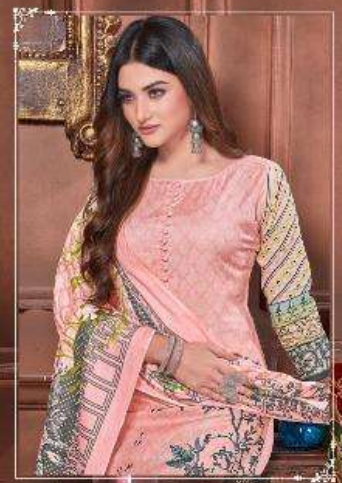

MUMTAZ
IPL

❁ D.NO.2006 ❁