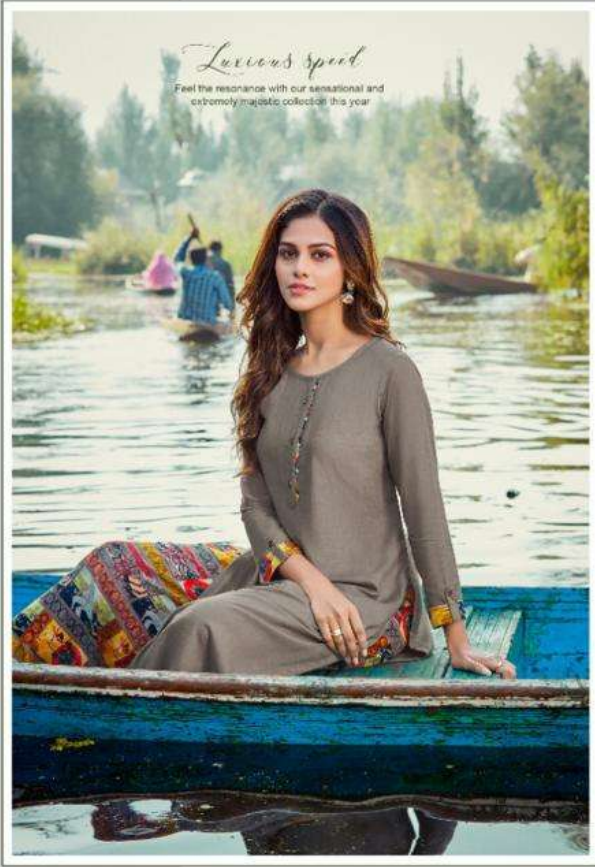

PYORATM
HOUSE OF DESIGNER

KASTURAM

PLAZZO SET

PYORA™
HOUSE OF DESIGNERS

Variable Style

Renaissance of modernization, gives us Power
to look unbeatable yet Graceful.

 D.No. 1006