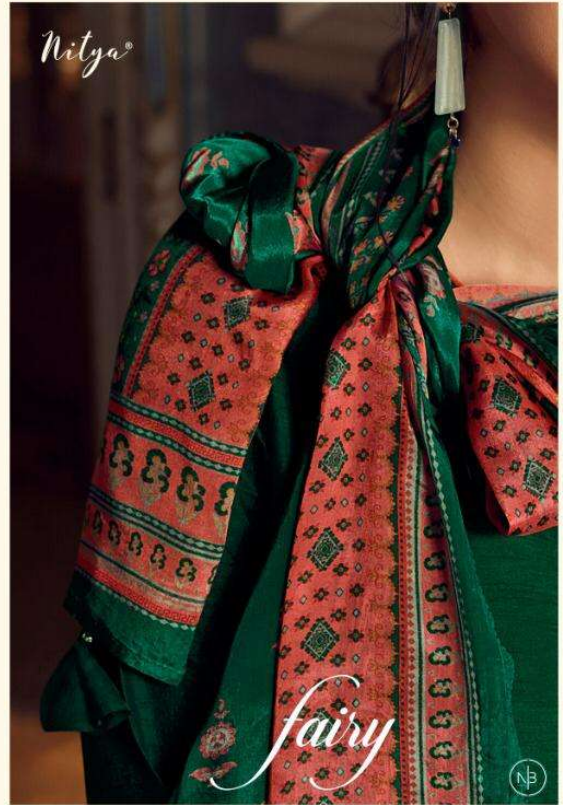

F-103

F-104

F-105

F-106

FAIRY

**TOP : Shree Silk with Inner
Duppatta : Pure Tabby Digital Print
Bottom : Shree Silk
Size : M L XL XXL**

Nitya