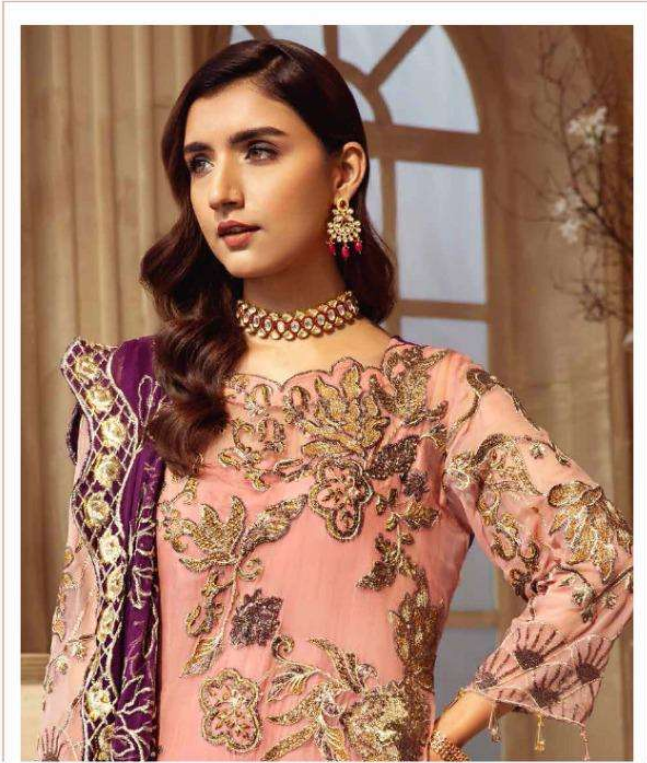

  
**KALAKARI**  
QUALITY BEYOND EXPECTATION  
A BRAND BY KHAYYIRA SUITS

**ZEENAT**

**TOP - FOX GEORGETTE HEAVY EMBROIDERED + ACCESSORIES**  
**INNER - DULL SANTOON**  
**BOTTOM - DULL SANTOON**  
**DUPATTA - HEAVY NAZNEEN EMBROIDERED**

**TOP - FOX GEORGETTE HEAVY EMBROIDERED + ACCESSORIES**  
**INNER - DULL SANTOON**  
**BOTTOM - DULL SANTOON SELF EMBROIDERED**  
**DUPATTA - HEAVY NAZNEEN EMBROIDERED**

**TOP - FOX GEORGETTE HEAVY EMBROIDERED + ACCESSORIES**  
**INNER - DULL SANTOON**  
**BOTTOM - DULL SANTOON + PATCH EMBROIDERED**  
**DUPATTA - HEAVY NAZNEEN EMBROIDERED**

**TOP - FOX GEORGETTE HEAVY EMBROIDERED + ACCESSORIES**  
**INNER - DULL SANTOON**  
**BOTTOM - DULL SANTOON**  
**DUPATTA - HEAVY NAZNEEN EMBROIDERED**

D.NO.1101

D.NO.1102

D.NO.1103

D.NO.1104

**KALAKARI**  
QUALITY BEYOND EXPECTATION  
A BRAND BY KHAYYIRA SUITS