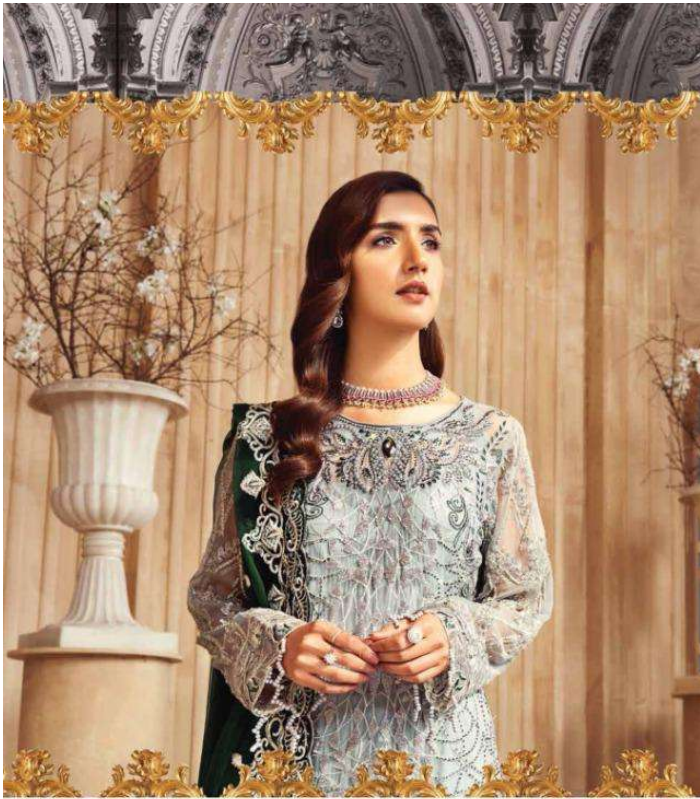

  
**KALAKARI**  
QUALITY BEYOND EXPECTATION  
A BRAND BY KHAYYIRA SUITS

**ZEENAT**

**TOP - FOX GEORGETTE HEAVY EMBROIDERED + ACCESSORIES**  
**INNER - DULL SANTOON**  
**BOTTOM - DULL SANTOON**  
**DUPATTA - HEAVY NAZNEEN EMBROIDERED**

**TOP - FOX GEORGETTE HEAVY EMBROIDERED + ACCESSORIES**  
**INNER - DULL SANTOON**  
**BOTTOM - DULL SANTOON SELF EMBROIDERED**  
**DUPATTA - HEAVY NAZNEEN EMBROIDERED**

**TOP - FOX GEORGETTE HEAVY EMBROIDERED + ACCESSORIES**  
**INNER - DULL SANTOON**  
**BOTTOM - DULL SANTOON + PATCH EMBROIDERED**  
**DUPATTA - HEAVY NAZNEEN EMBROIDERED**

**TOP - FOX GEORGETTE HEAVY EMBROIDERED + ACCESSORIES**  
**INNER - DULL SANTOON**  
**BOTTOM - DULL SANTOON**  
**DUPATTA - HEAVY NAZNEEN EMBROIDERED**

D.NO.1101

D.NO.1102

D.NO.1103

D.NO.1104

**KALAKARI**  
QUALITY BEYOND EXPECTATION  
A BRAND BY KHAYYIRA SUITS