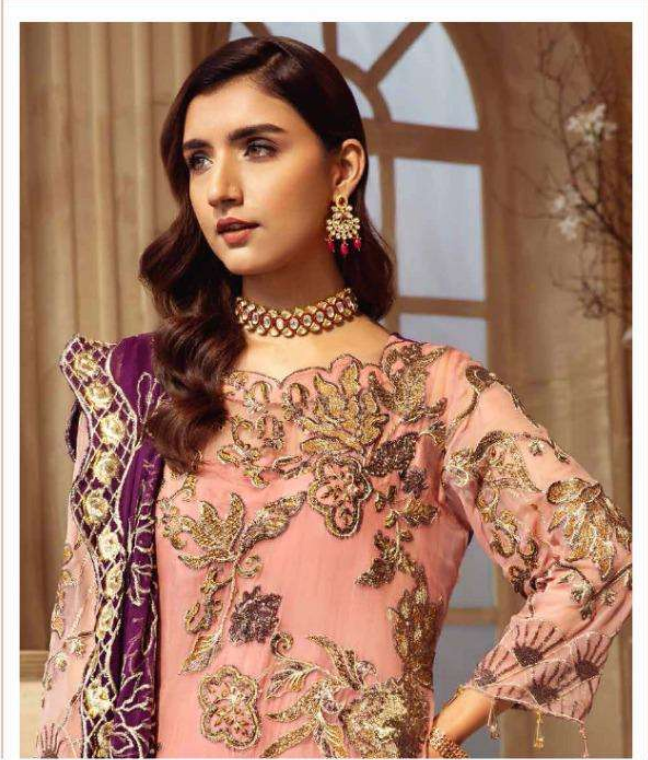

KALAKARI
QUALITY BEYOND EXPECTATION
A BRAND BY KHAYYIRA SUITS

ZEENAT

TOP - FOX GEORGETTE HEAVY EMBROIDERED + ACCESSORIES
INNER - DULL SANTOON
BOTTOM - DULL SANTOON
DUPATTA - HEAVY NAZNEEN EMBROIDERED

TOP - FOX GEORGETTE HEAVY EMBROIDERED + ACCESSORIES
INNER - DULL SANTOON
BOTTOM - DULL SANTOON SELF EMBROIDERED
DUPATTA - HEAVY NAZNEEN EMBROIDERED

TOP - FOX GEORGETTE HEAVY EMBROIDERED + ACCESSORIES
INNER - DULL SANTOON
BOTTOM - DULL SANTOON + PATCH EMBROIDERED
DUPATTA - HEAVY NAZNEEN EMBROIDERED

TOP - FOX GEORGETTE HEAVY EMBROIDERED + ACCESSORIES
INNER - DULL SANTOON
BOTTOM - DULL SANTOON
DUPATTA - HEAVY NAZNEEN EMBROIDERED