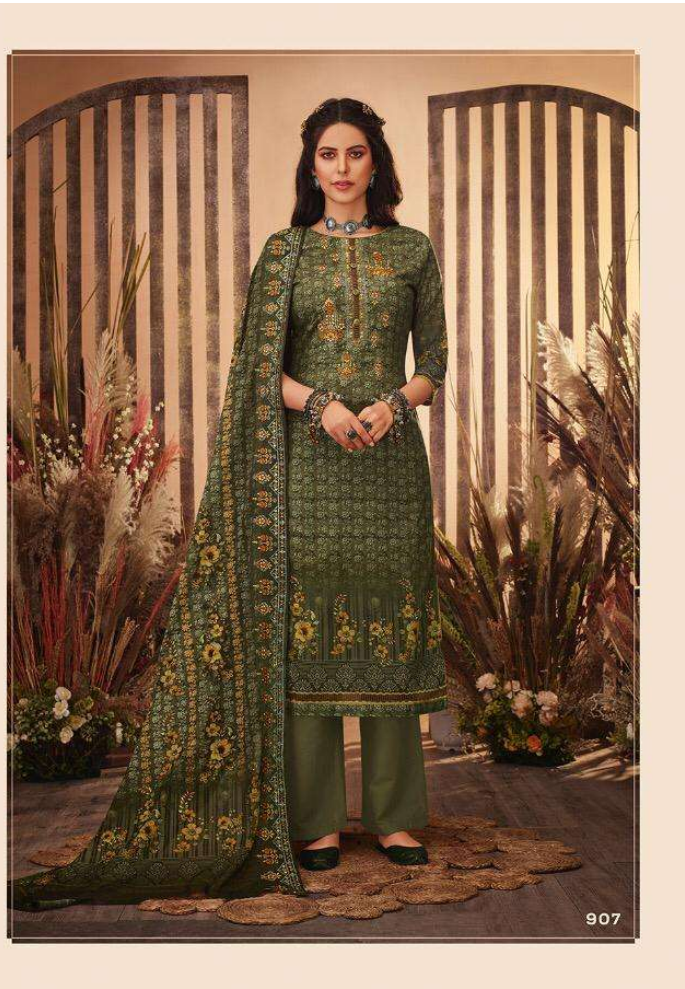

IBAAADAT

906

901

902

905

906

903

904

907

908

IBADAT-7

PRICE- 1895/-

TOP FABRICS

**COTTON LAWN DIGITAL PRINT WITH TOP
EMBROIDERY WORK**

BOTTOM

COTTON CAMRIC

DUPATTA

**MAL DUPATTA DIGITAL PRINT WITH HEAVY
EMBROIDERY WORK**

D.NO. 901 TO 908

TOTAL PIECE 8

TOTAL AMOUNT-15160/-