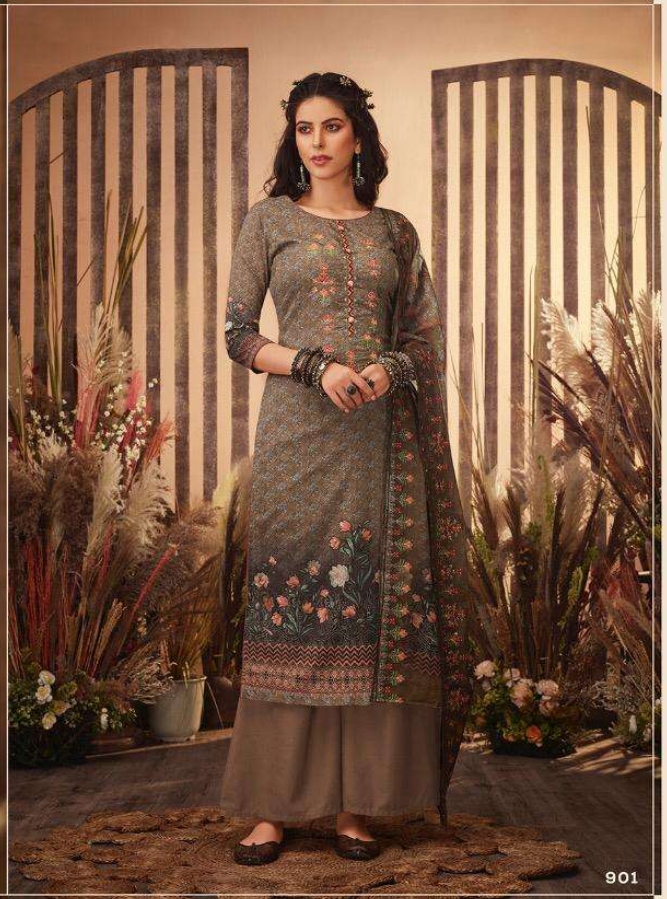

IBAAADAT

906

901

902

905

906

903

904

907

908

IBADAT-7

PRICE- 1895/-

TOP FABRICS

**COTTON LAWN DIGITAL PRINT WITH TOP
EMBROIDERY WORK**

BOTTOM

COTTON CAMRIC

DUPATTA

**MAL DUPATTA DIGITAL PRINT WITH HEAVY
EMBROIDERY WORK**

D.NO. 901 TO 908

TOTAL PIECE 8

TOTAL AMOUNT-15160/-