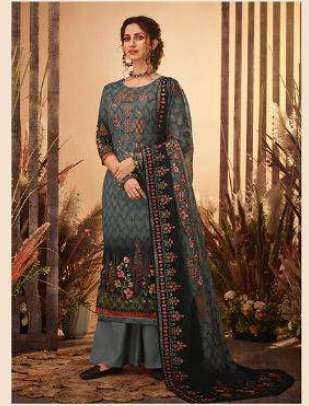

IBAAADAT

906

901

902

905

906

903

904

907

908

IBADAT-7

PRICE- 1895/-

TOP FABRICS

**COTTON LAWN DIGITAL PRINT WITH TOP
EMBROIDERY WORK**

BOTTOM

COTTON CAMRIC