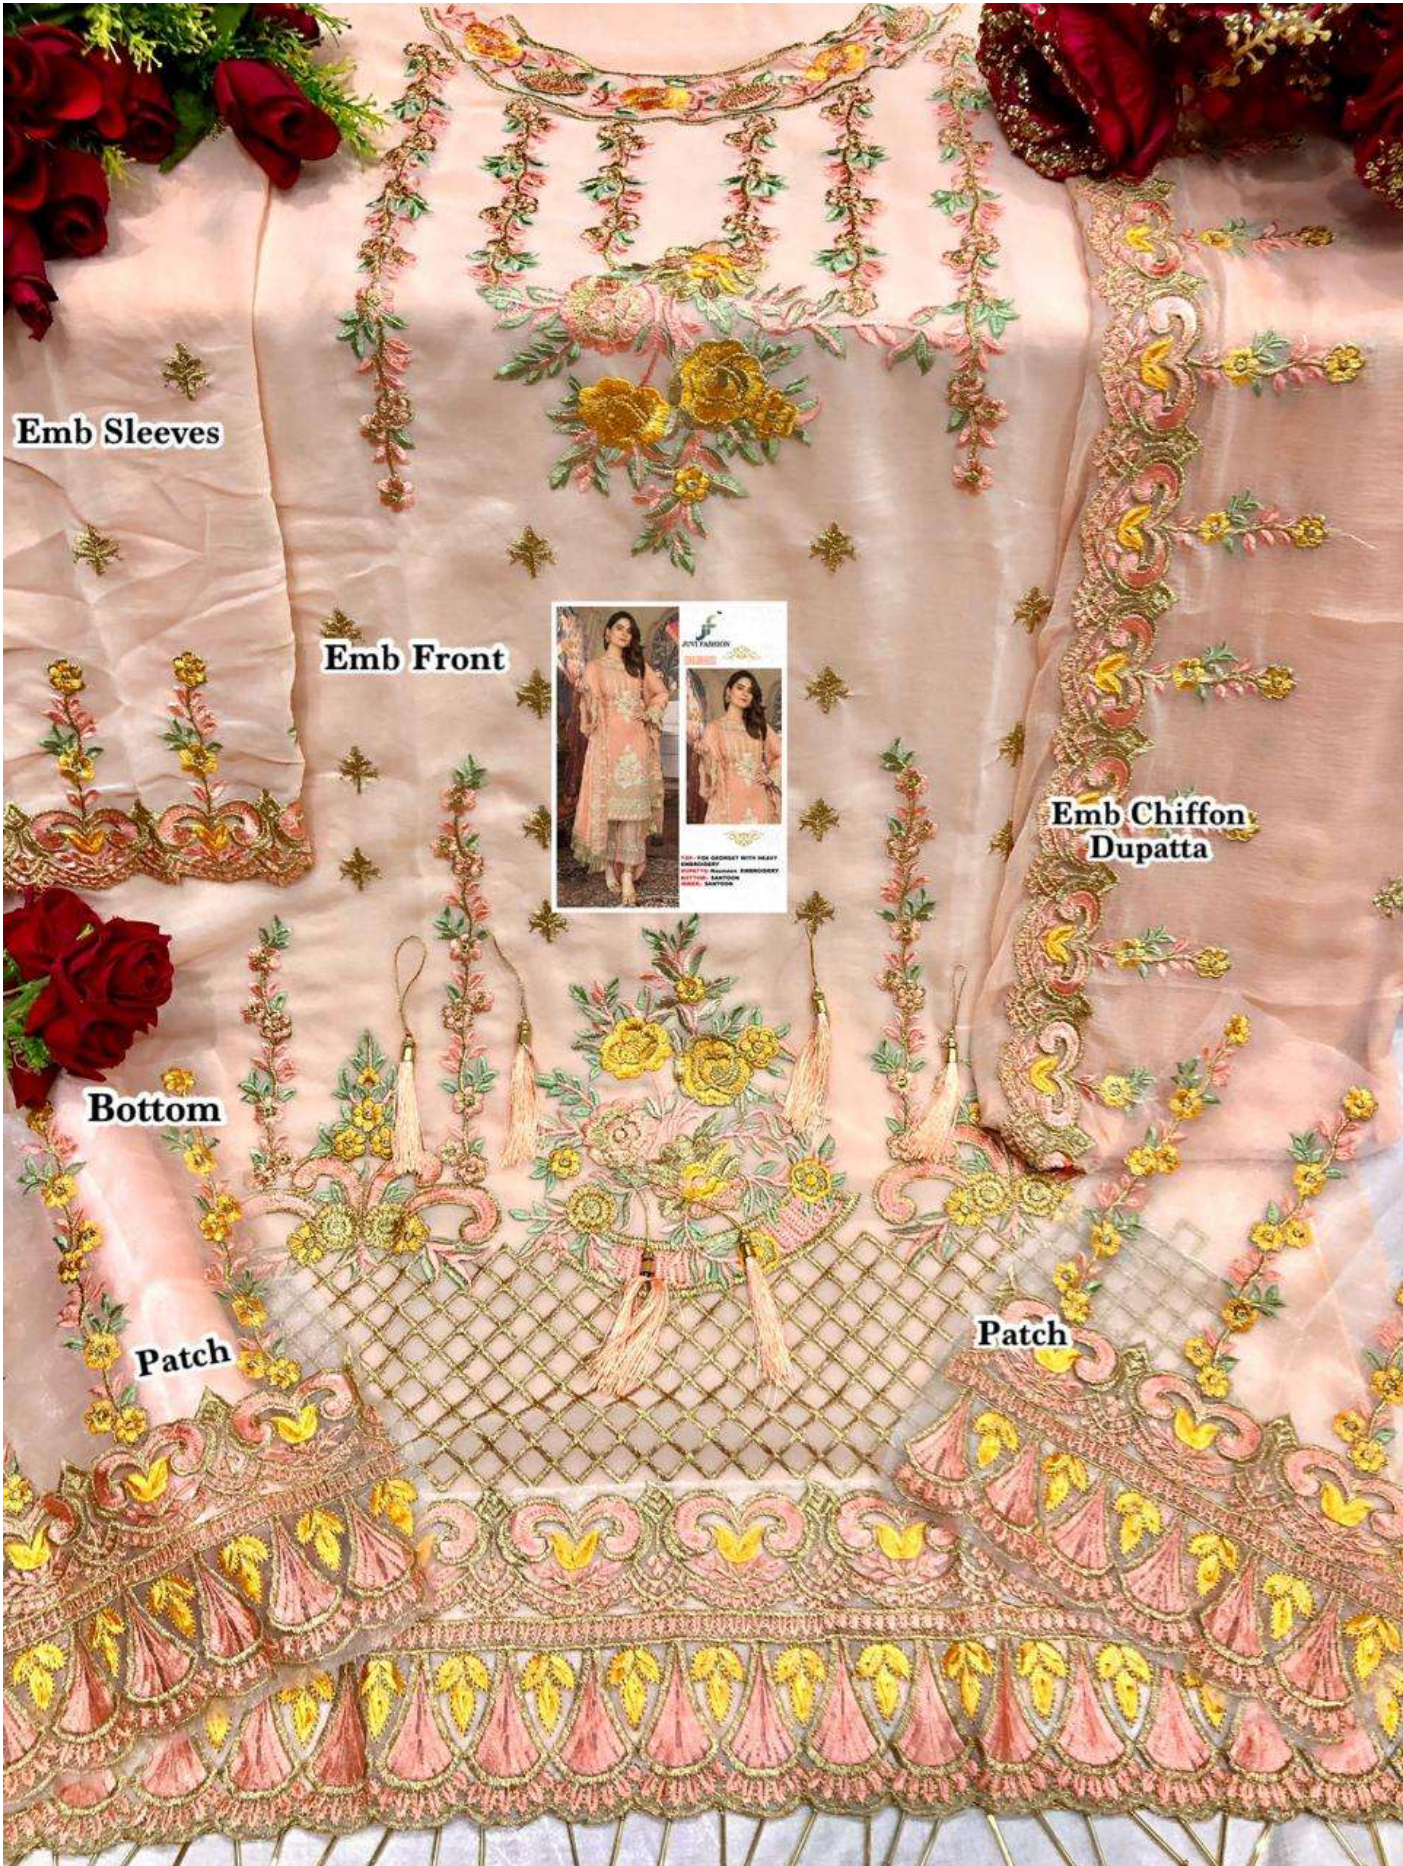

™
JUVI FASHION

#JF-256

TOP:- FOX GEORGET WITH HEAVY EMBROIDERY
DUPATTA:- Nazmeen EMBROIDERY
BOTTOM:- SANTOON
INNER:- SANTOON

JUVI FASHION

#JF-251

TOP- FOX GEORGET WITH HEAVY EMBROIDERY
BOTTOM- SANTOON
DUPATTA - NAJMEEN HEAVY EMBROIDERY
INER- SANTOON

Emb Front

Emb Sleeves

*Emb Chiffon
Dupatta*

Bottom

JUVI FASHION

TOP: FOX GEORGET WITH HEAVY EMBROIDERY
BOTTOM: SANTOON
DUPATTA: NAUMEEN HEAVY EMBROIDERY
DIE: SANTOON

™
JUVI FASHION

#JF-256

TOP:- FOX GEORGET WITH HEAVY EMBROIDERY
DUPATTA:- Nazmeen EMBROIDERY
BOTTOM:- SANTOON
INNER:- SANTOON

Emb Sleeves

Emb Front

Emb Chiffon Dupatta

Bottom

Patch

Patch

Emb Sleeves

Net Emb Dupatta

Emb Front

Bottom