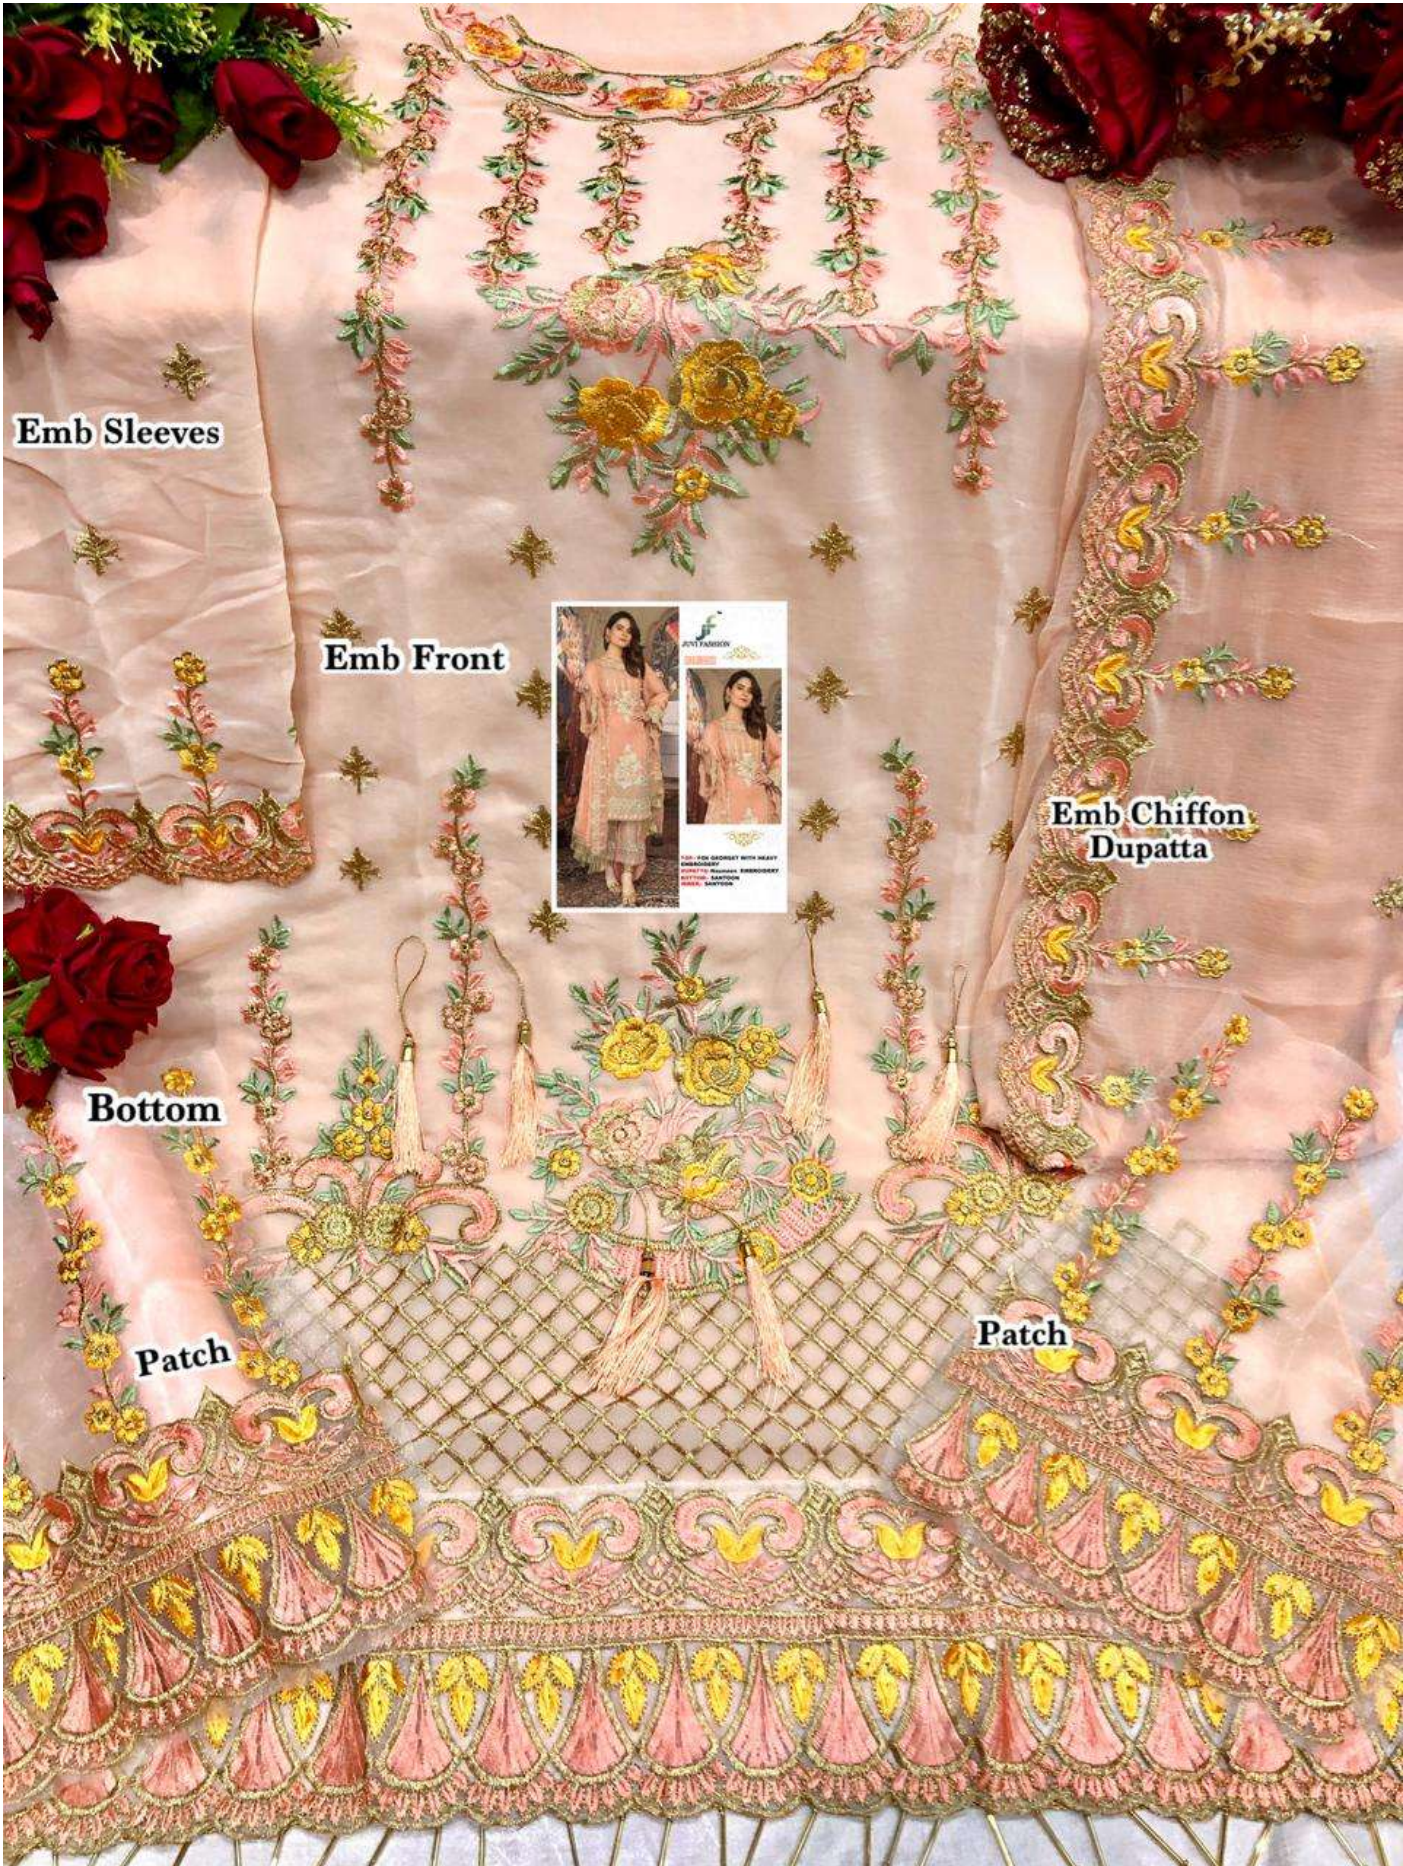

™
JUVI FASHION

#JF-256

TOP:- FOX GEORGET WITH HEAVY EMBROIDERY
DUPATTA:- Nazmeen EMBROIDERY
BOTTOM:- SANTOON
INNER:- SANTOON

JUVI FASHION

#JF-251

TOP- FOX GEORGET WITH HEAVY EMBROIDERY
BOTTOM- SANTOON
DUPATTA - NAJMEEN HEAVY EMBROIDERY
INER- SANTOON

Emb Chiffon Dupatta

Emb Front

Emb Sleeves

Bottom

TOP: FOX GEORGET WITH HEAVY EMBROIDERY
BOTTOM: SANTOON
DUPATTA: NAUMEEN HEAVY EMBROIDERY
DIE: SANTOON

™
JUVI FASHION

#JF-256

TOP:- FOX GEORGET WITH HEAVY EMBROIDERY
DUPATTA:- Nazmeen EMBROIDERY
BOTTOM:- SANTOON
INNER:- SANTOON

Emb Sleeves

Emb Front

Emb Chiffon Dupatta

Bottom

Patch

Patch

Emb Sleeves

Net Emb
Dupatta