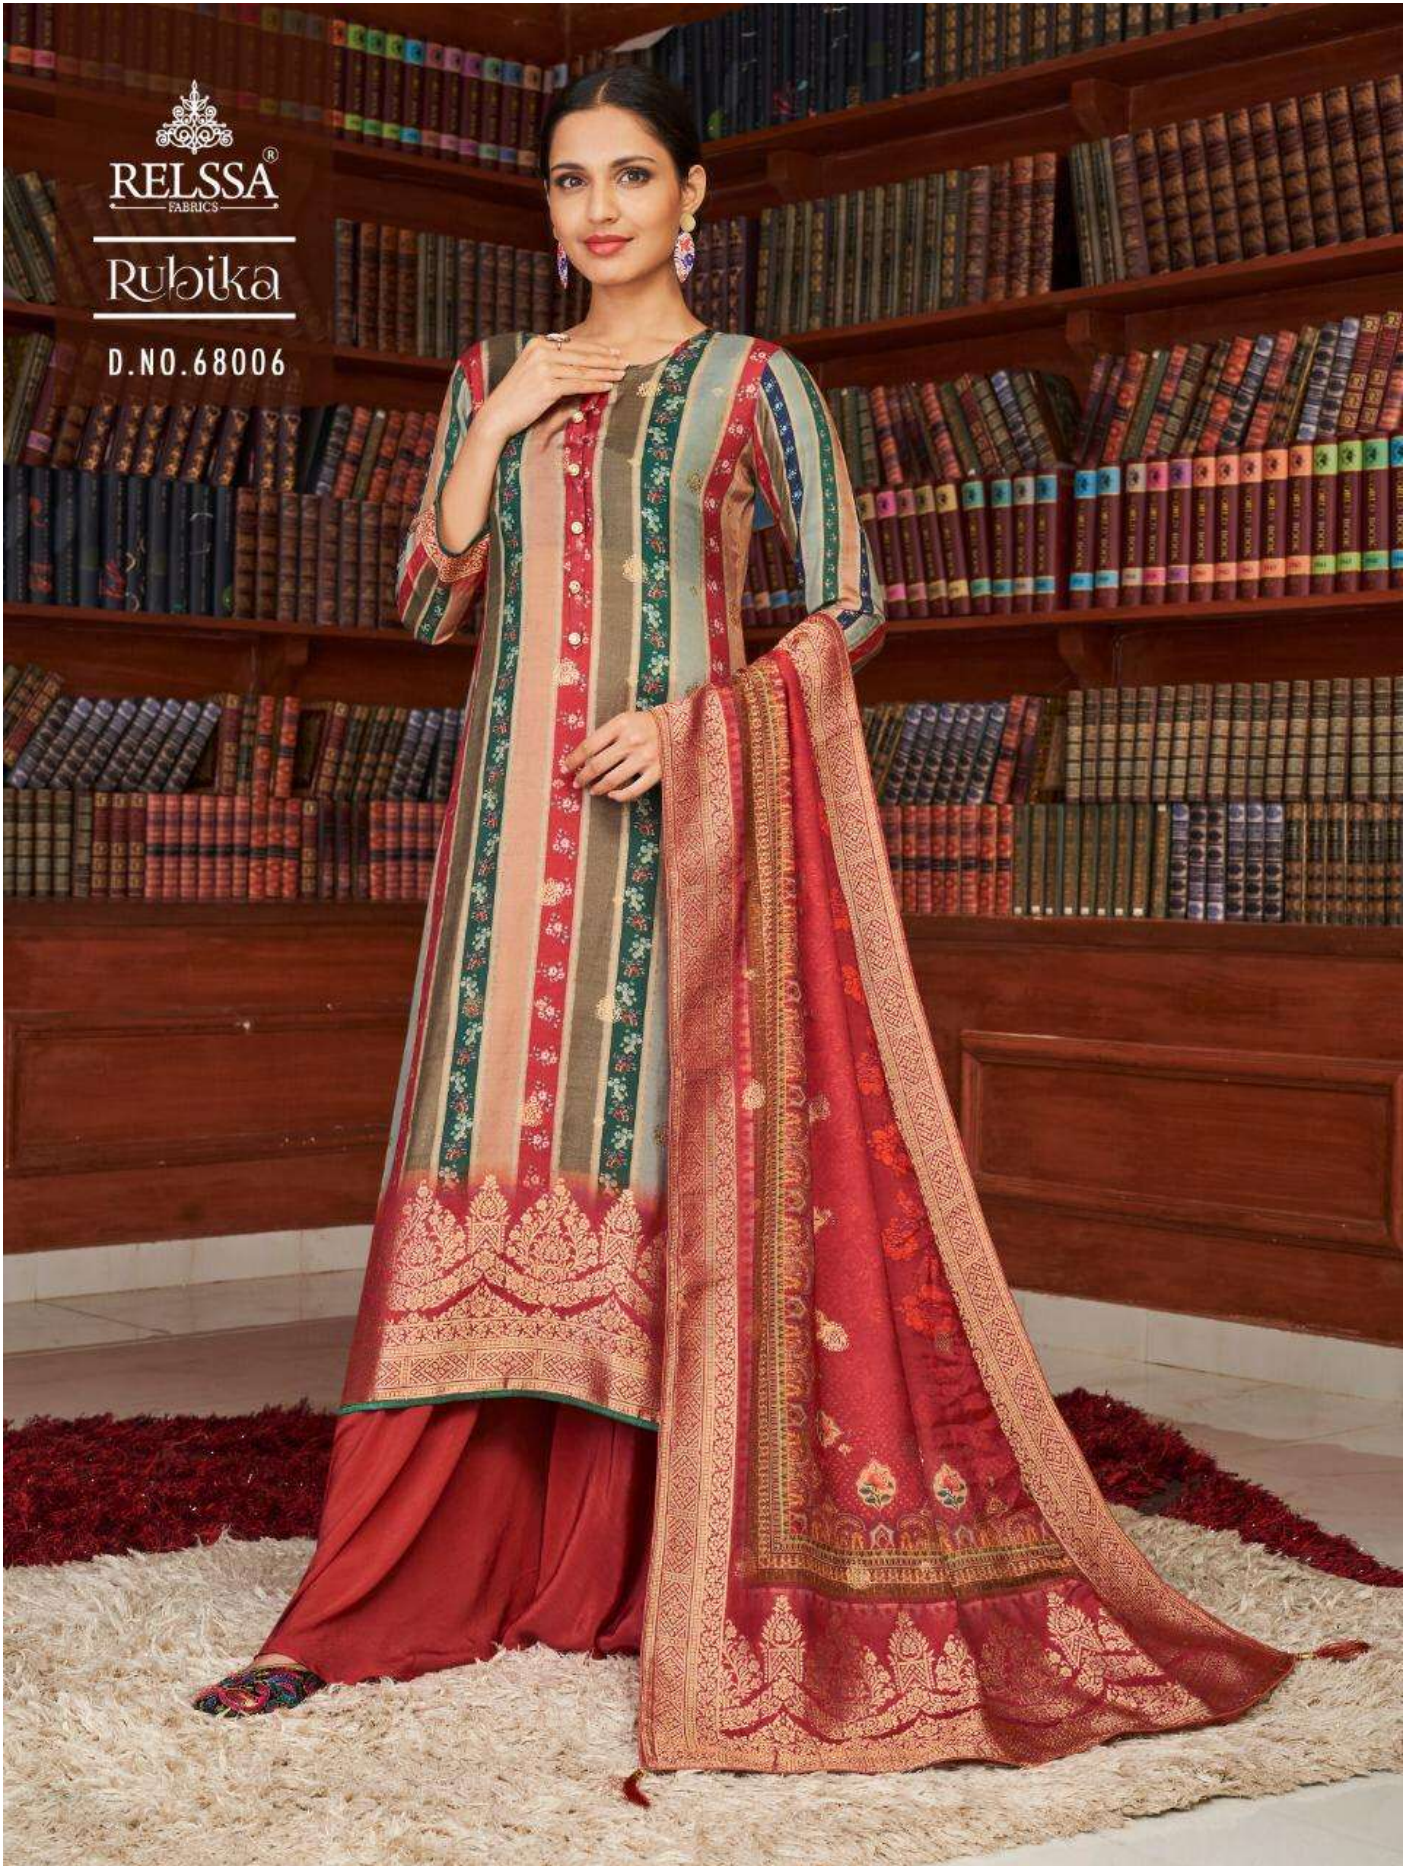

RELISSA®
FABRICS

Rubika

D.NO.68006