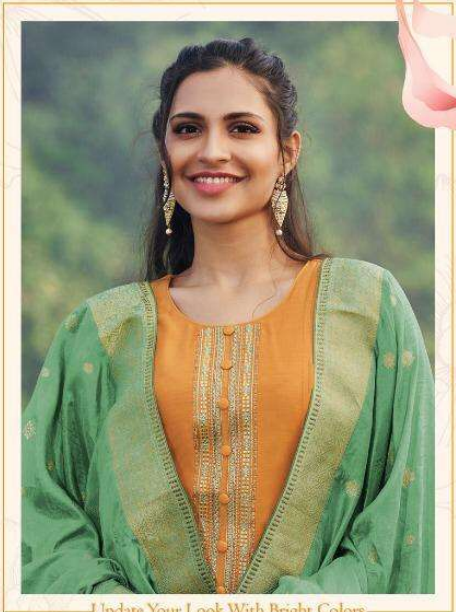

Ethnic Twist

D.NO : 67001

RELISSA  
DESIGNER

Bright & Brazen

DNO : 67002

RELISSA  
DESIGNER

Update Your Look With Bright Colors

D.NO : 67003

RELISSA

Style Hunter

D.NO: 67004

RELISSA  
FASHION

Glamorous

D.NO : 67005

Extreme Beauty Of Delicacy

D.NO : 67006