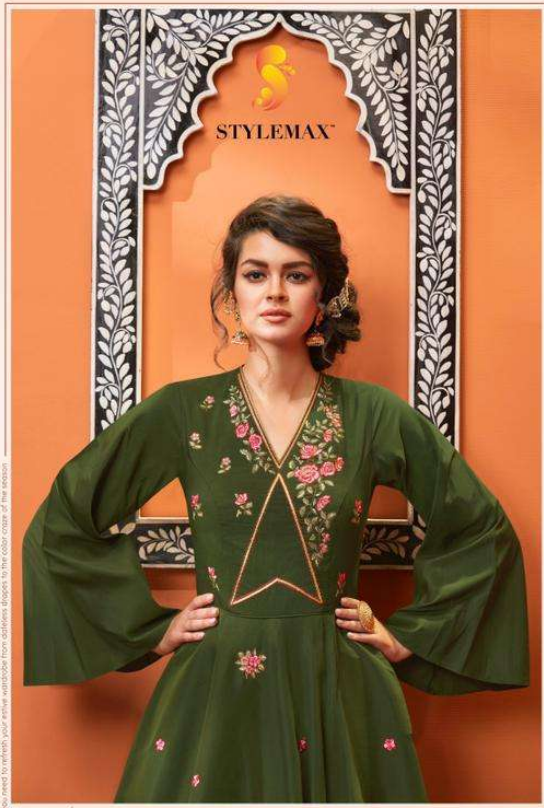

ETHNIC STYLE.911