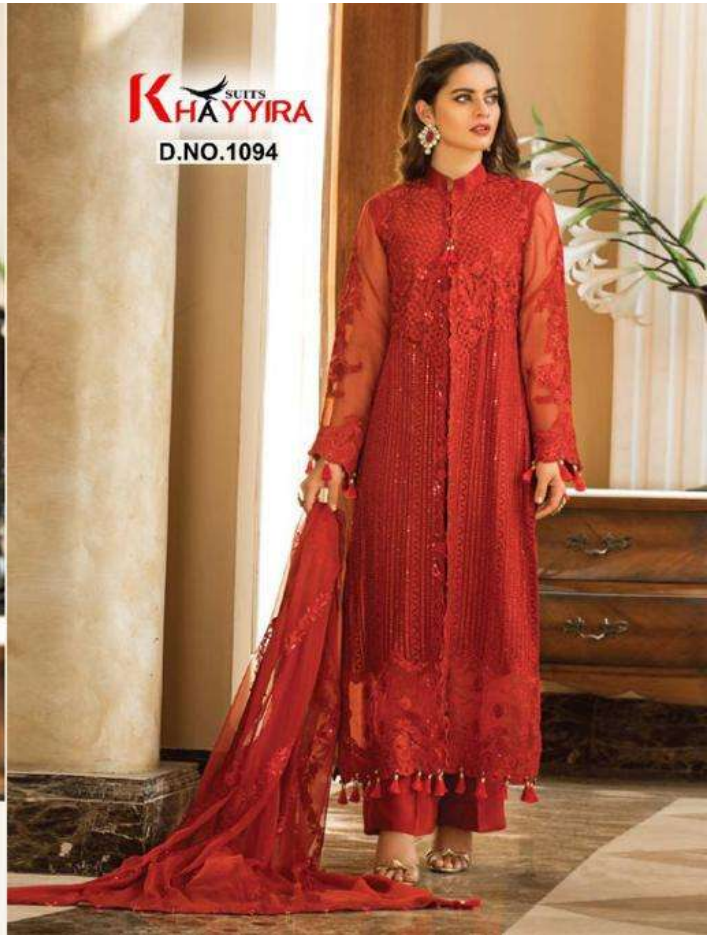

K SUITES
HAYYIRA
D.NO.1094