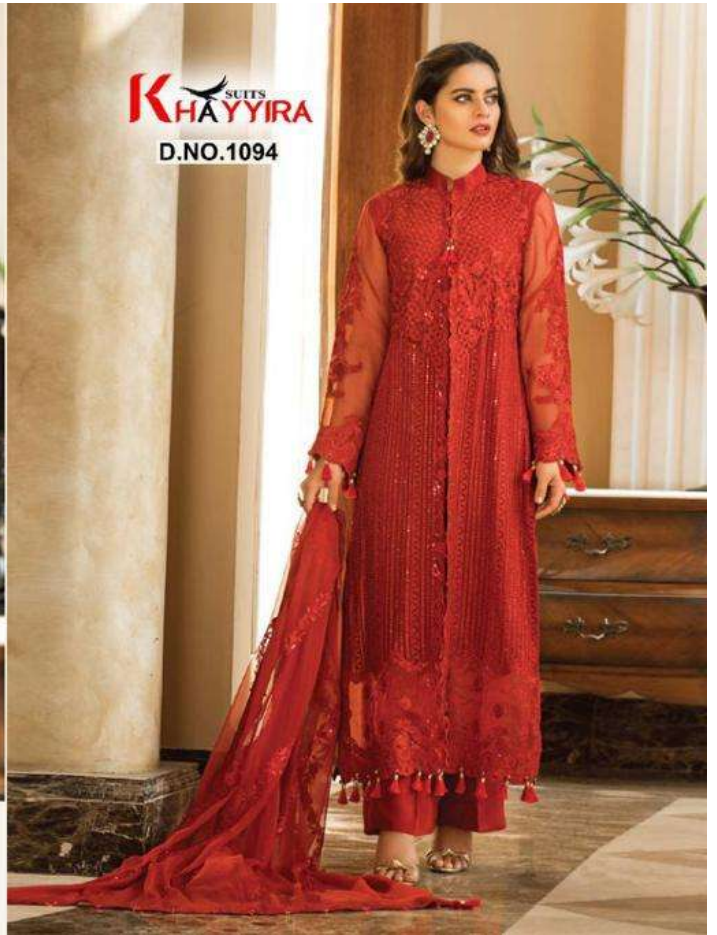

**K** SUITS  
HAYYIRA

**ALZOHAB**  
VOL-01

**TOP- FOX GEORGETTE HEAVY EMBROIDERED WITH ACCESSORIES**  
**INNER - DULL SANTOON**  
**BOTTOM - DULL SANTOON WITH LACE**  
**DUPATTA - NAZNEEN HEAVY EMBROIDERED WITH LACE**

TOP- FOX GEORGETTE HEAVY EMBROIDERED WITH ACCESSORIES  
INNER - DULL SANTOON  
BOTTOM - DULL SANTOON WITH PATCH EMBROIDERED  
DUPATTA - ORGANZA HEAVY EMBROIDERED WITH LACE

**TOP- FOX GEORGETTE HEAVY EMBROIDERED WITH ACCESSORIES**  
**INNER - DULL SANTOON**  
**BOTTOM - DULL SANTOON WITH PATCH EMBROIDERED**  
**DUPATTA - NAZNEEN HEAVY EMBROIDERED**

TOP- FOX GEORGETTE HEAVY EMBROIDERED WITH ACCESSORIES  
INNER - DULL SANTOON  
BOTTOM - DULL SANTOON  
DUPATTA - NAZNEEN HEAVY EMBROIDERED WITH LACE

**K** SUITES  
**HAYYIRA**  
D.NO.1094

D.NO.1091

D.NO.1092