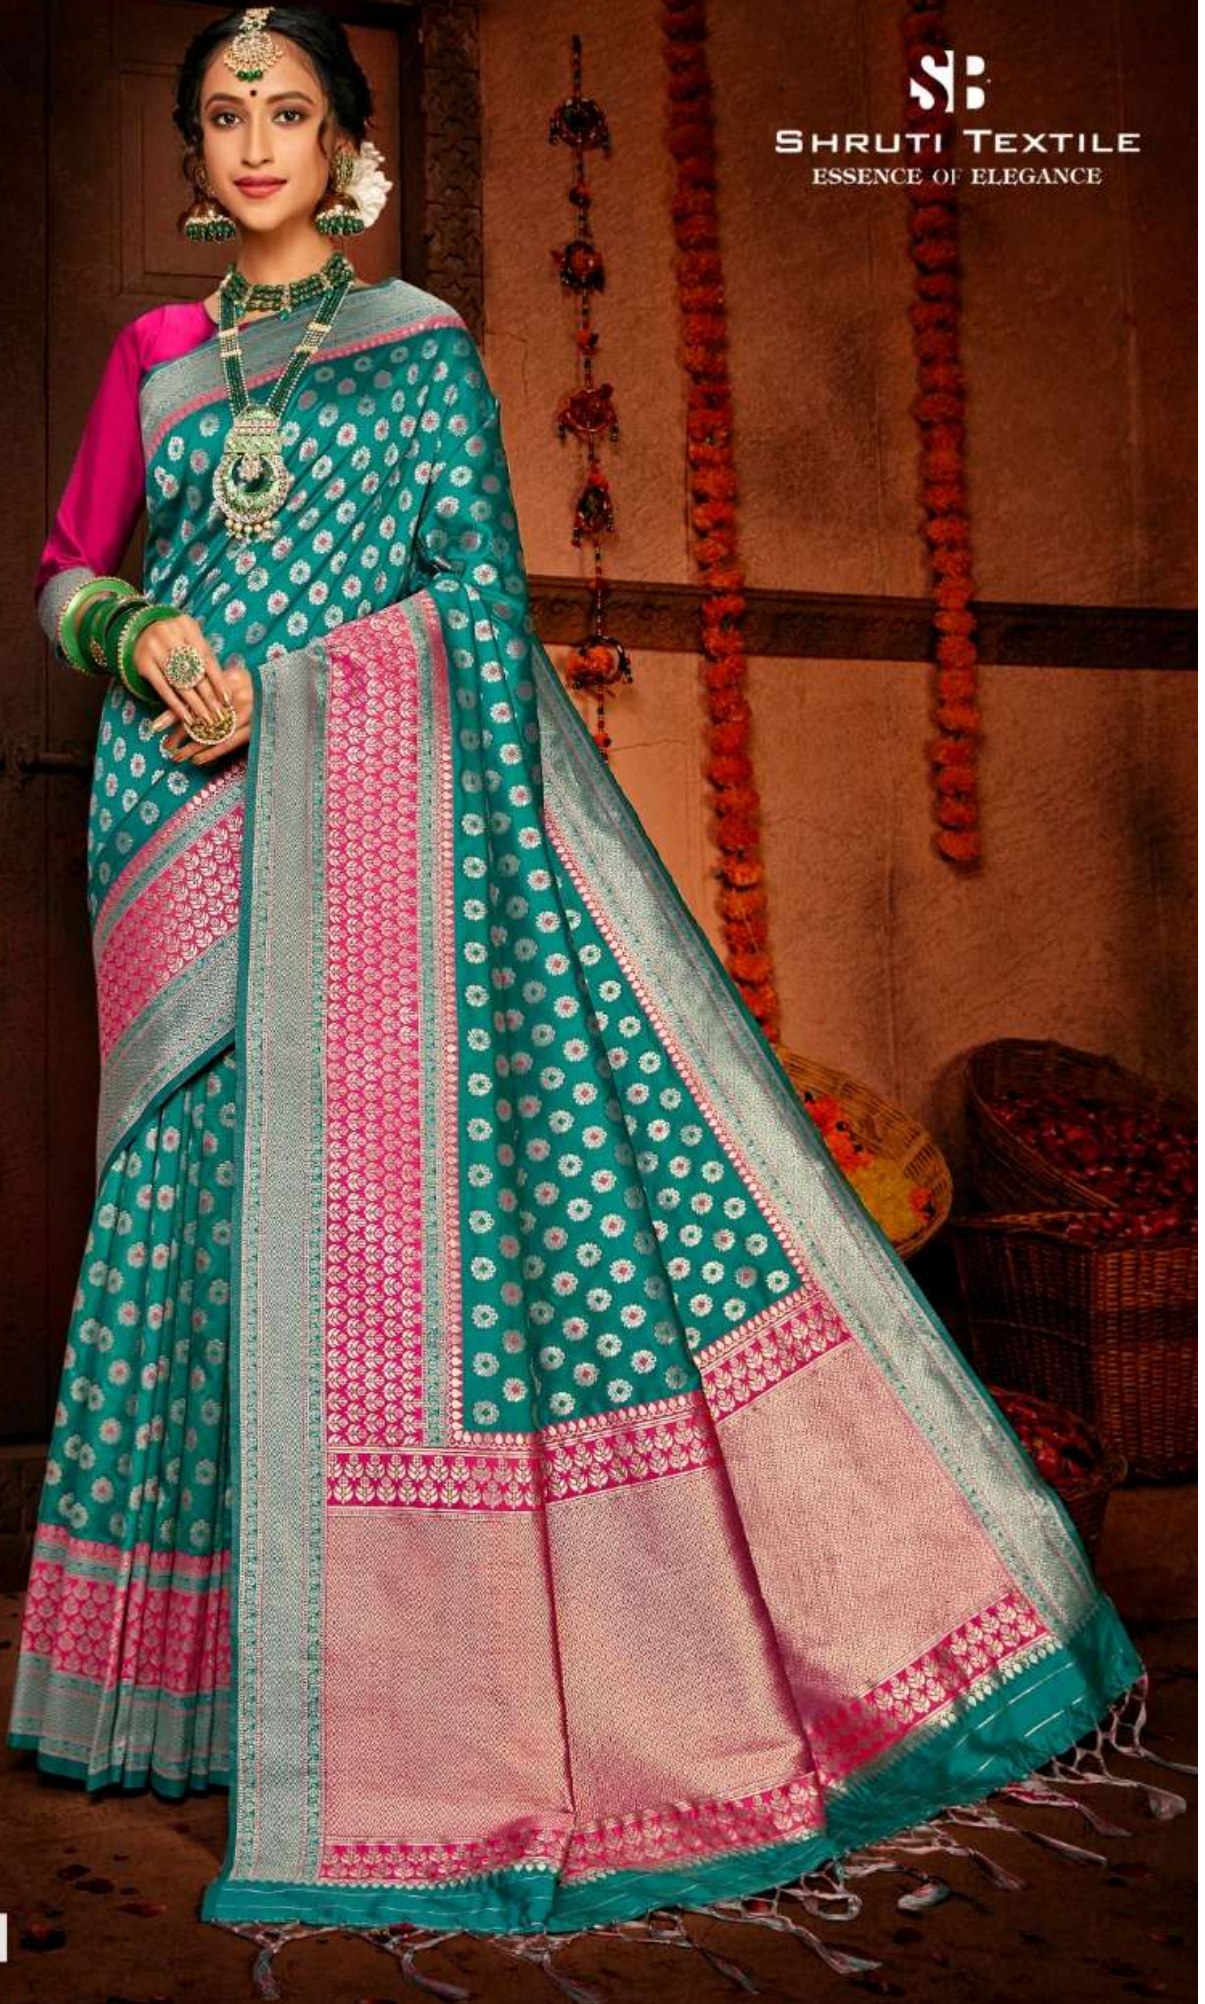

SHRUTI TEXTILE
ESSENCE OF ELEGANCE

702

SHRUTI TEXTILE
ESSENCE OF ELEGANCE

701

SHRUTI TEXTILE
ESSENCE OF ELEGANCE

702

SHRUTI TEXTILE
ESSENCE OF ELEGANCE

703

SHRUTI TEXTILE
ESSENCE OF ELEGANCE

712

Sr. No	PROD. D.NO	CATALOG D.NO.	RATE (Rs)
1	SO-195	701	₹ 1,345
2	SO-195	702	₹ 1,345
3	SO-195	703	₹ 1,345
4	SO-195	704	₹ 1,345
5	SO-195	705	₹ 1,345
6	SO-195	706	₹ 1,345
7	SO-194	707	₹ 1,145
8	SO-194	708	₹ 1,145
9	SO-194	709	₹ 1,145
10	SO-194	710	₹ 1,145
11	SO-194	711	₹ 1,145
12	SO-194	712	₹ 1,145