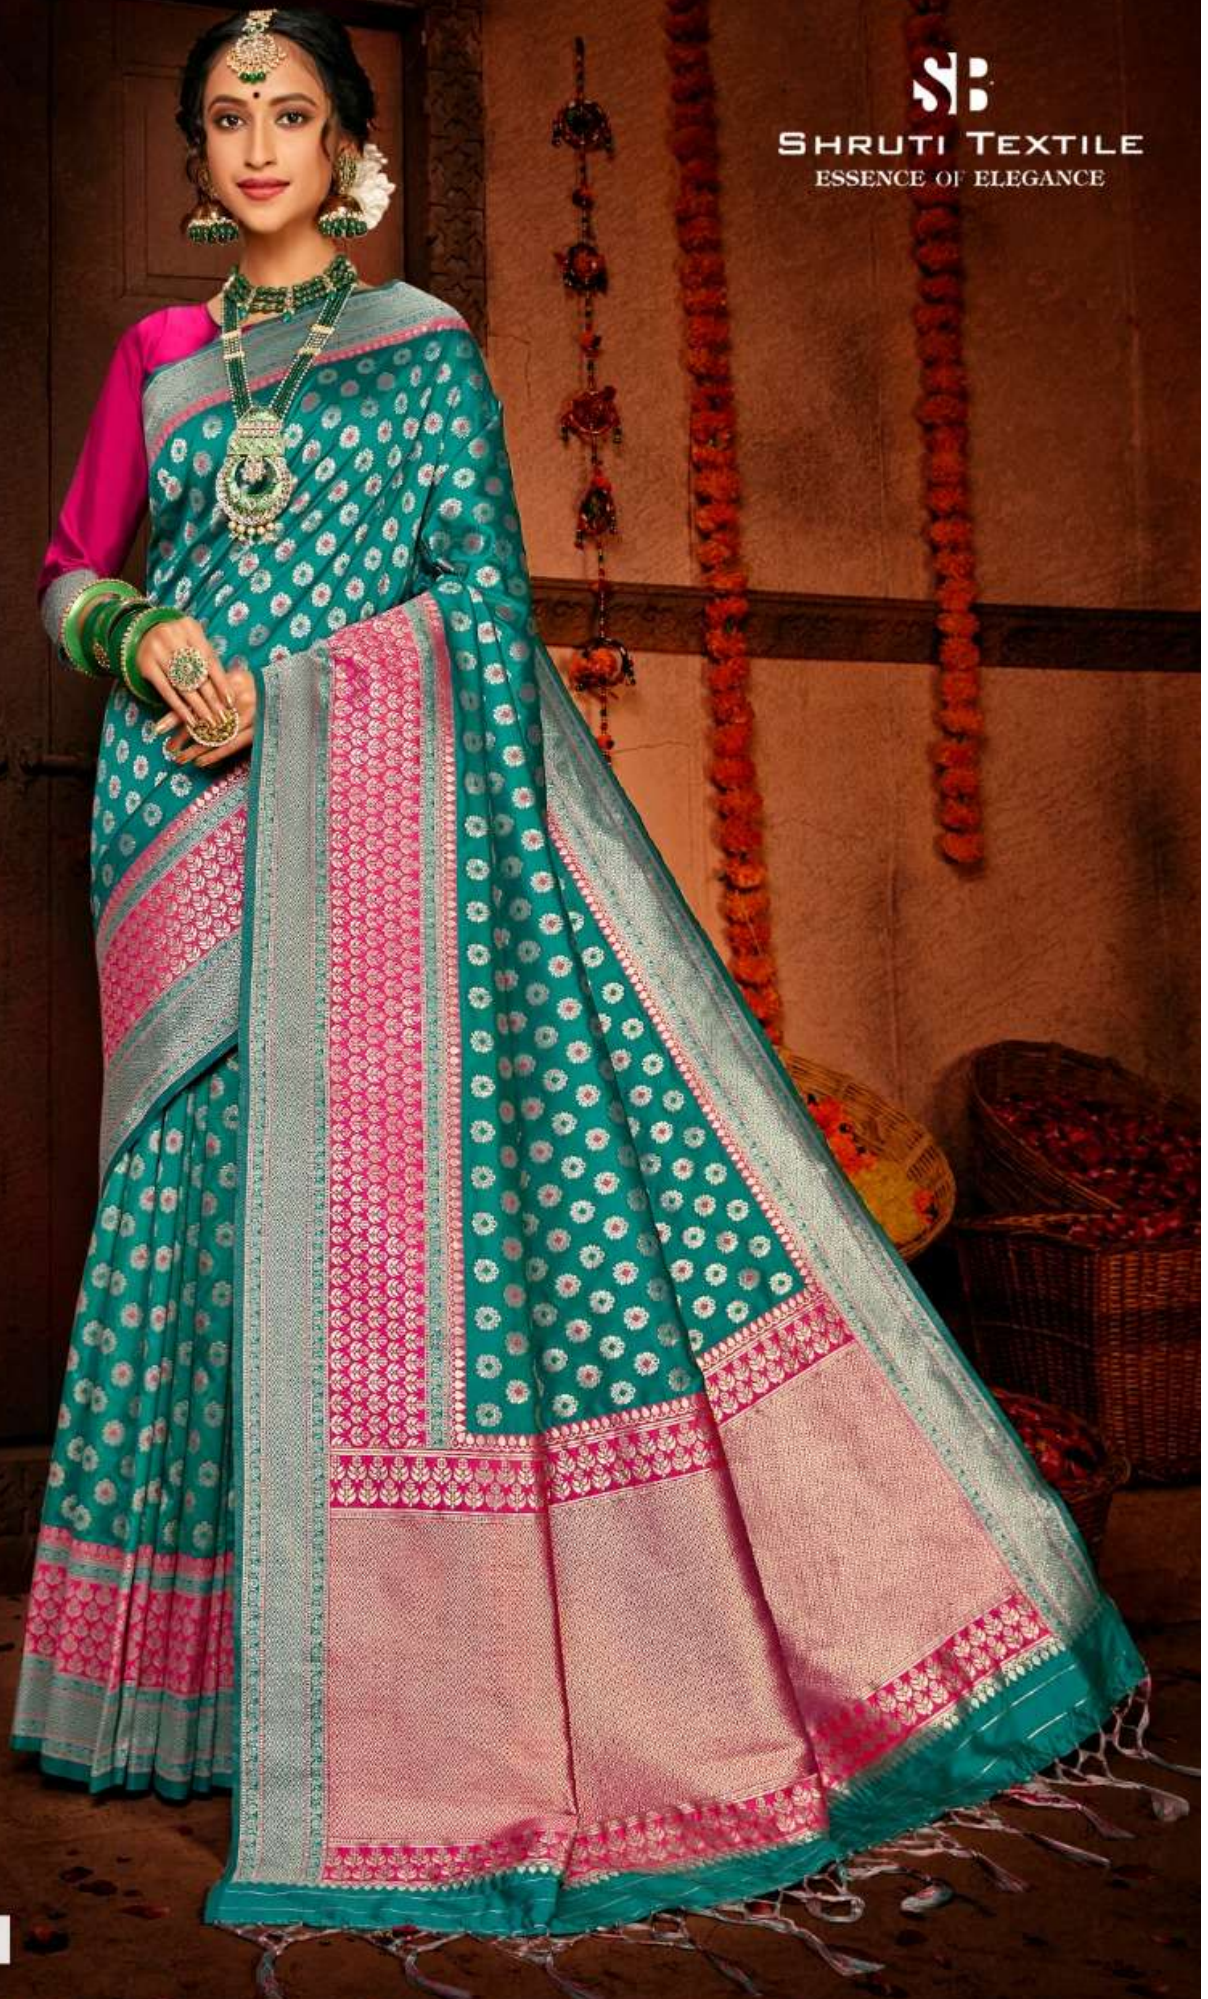

SHRUTI TEXTILE
ESSENCE OF ELEGANCE

702

SHRUTI TEXTILE
ESSENCE OF ELEGANCE

701

SHRUTI TEXTILE
ESSENCE OF ELEGANCE

702

SHRUTI TEXTILE
ESSENCE OF ELEGANCE

703

SHRUTI TEXTILE
ESSENCE OF ELEGANCE

712

Sr. No	PROD. D.NO	CATALOG D.NO.	RATE (Rs)
1	SO-195	701	₹ 1,345
2	SO-195	702	₹ 1,345
3	SO-195	703	₹ 1,345
4	SO-195	704	₹ 1,345
5	SO-195	705	₹ 1,345
6	SO-195	706	₹ 1,345
7	SO-194	707	₹ 1,145
8	SO-194	708	₹ 1,145
9	SO-194	709	₹ 1,145
10	SO-194	710	₹ 1,145
11	SO-194	711	₹ 1,145
12	SO-194	712	₹ 1,145