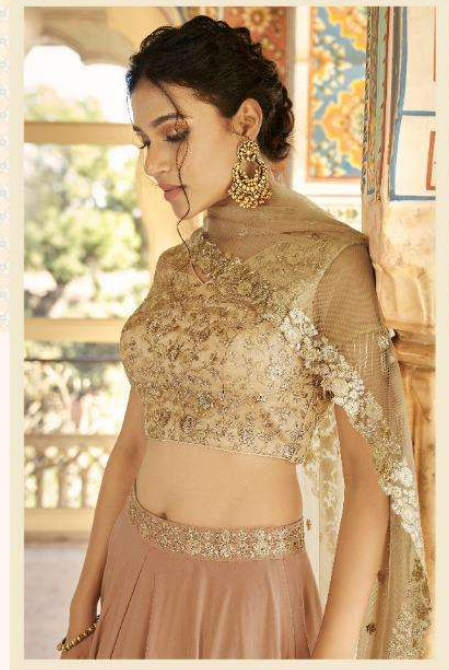

nakkashi

CODE.NO :-4206