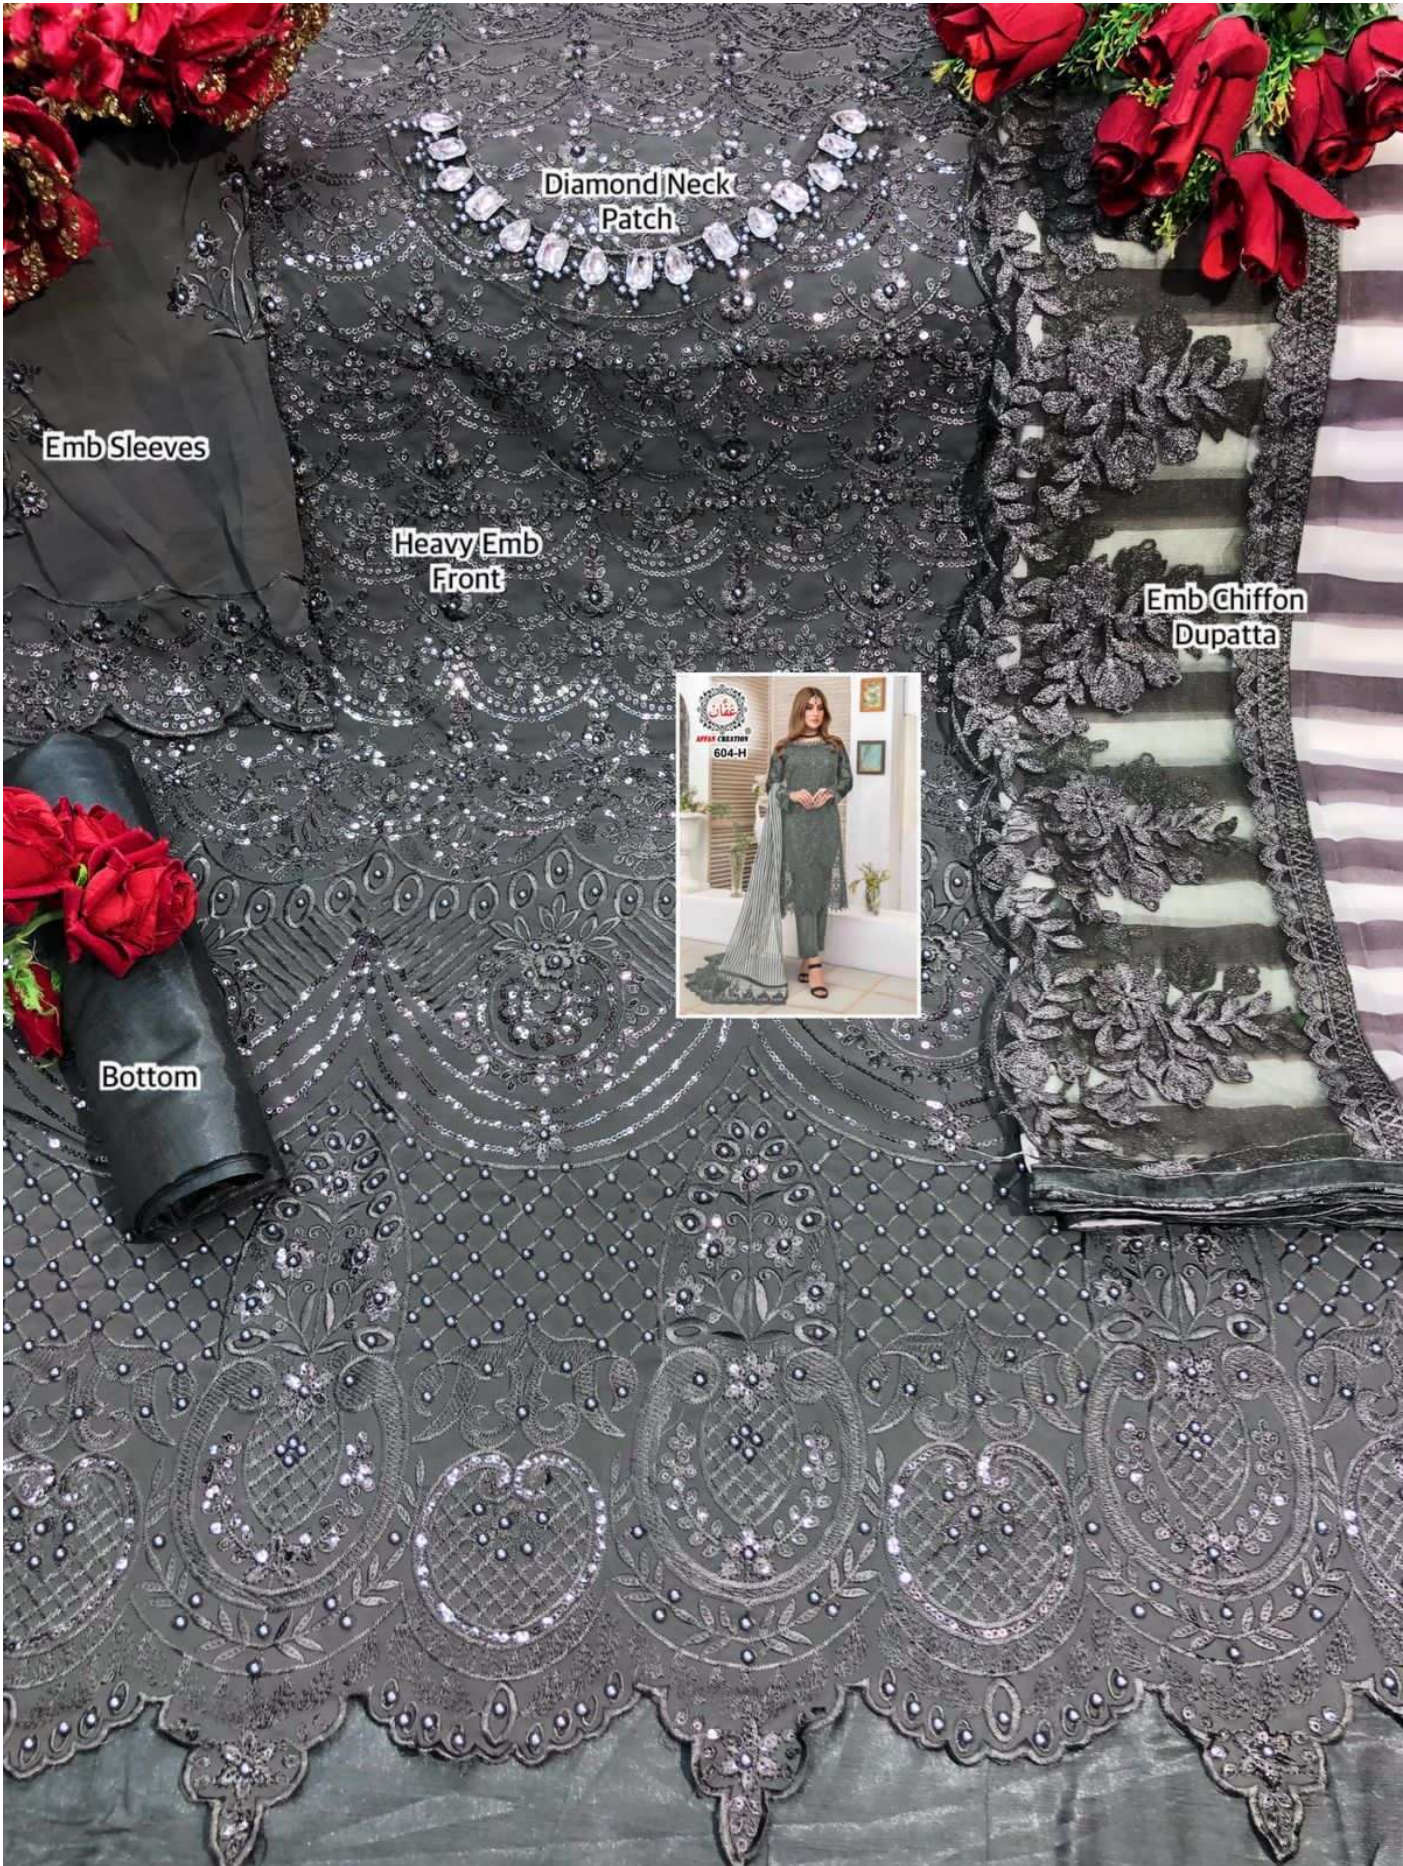

Bottom

Diamond Neck Patch

Emb Sleeves

Heavy Emb Front

Emb Chiffon Dupatta

ARFA CREATION
604-G

Bottom

Diamond Neck Patch

Emb Sleeves

Heavy Emb Front

Emb Chiffon Dupatta

Bottom

Diamond Neck Patch

Emb Sleeves

Heavy Emb Front

Emb Chiffon Dupatta