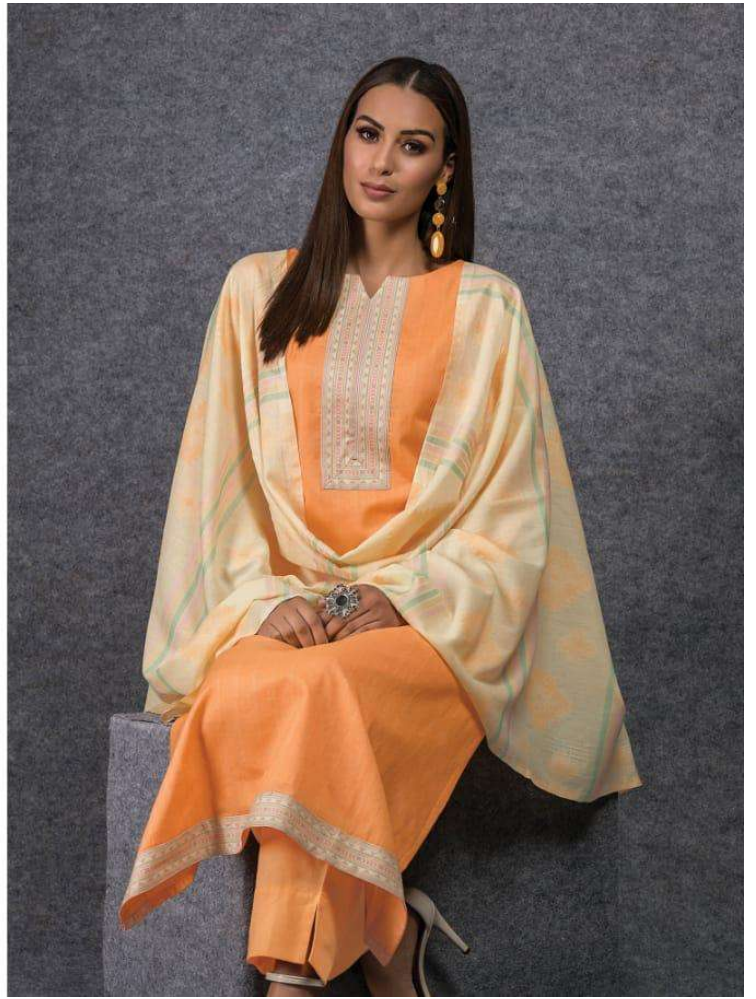

Rivāā[®]

SUREKHA

.2658.

.2659.

.2661.

.2662.

.2663.

.2664.

DEALER RATE LIST

BOOK NAME :- SUREKHA

D. NO. :- 2658 TO 2664

FABRICS DETAIL

TOP :- Pure Cotton Ptd. With Digital Patti

Yock + Daman + Sleeve

BOTTAM :- Cotton Dyed

DUP. :- Fancy Cotton Jaquard Stole