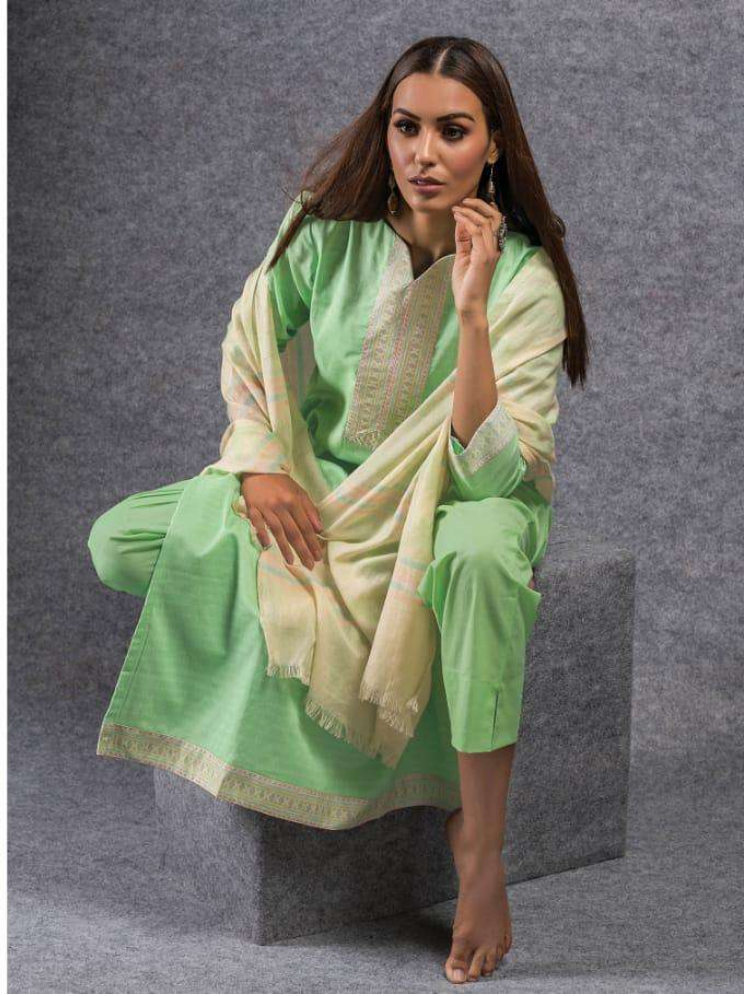

Rivāā[®]

SUREKHA

.2658.

.2659.

.2661.

.2662.

.2663.

.2664.

DEALER RATE LIST

BOOK NAME :- SUREKHA

D. NO. :- 2658 TO 2664

FABRICS DETAIL

TOP :- Pure Cotton Ptd. With Digital Patti

Yock + Daman + Sleeve

BOTTAM :- Cotton Dyed

DUP. :- Fancy Cotton Jaquard Stole