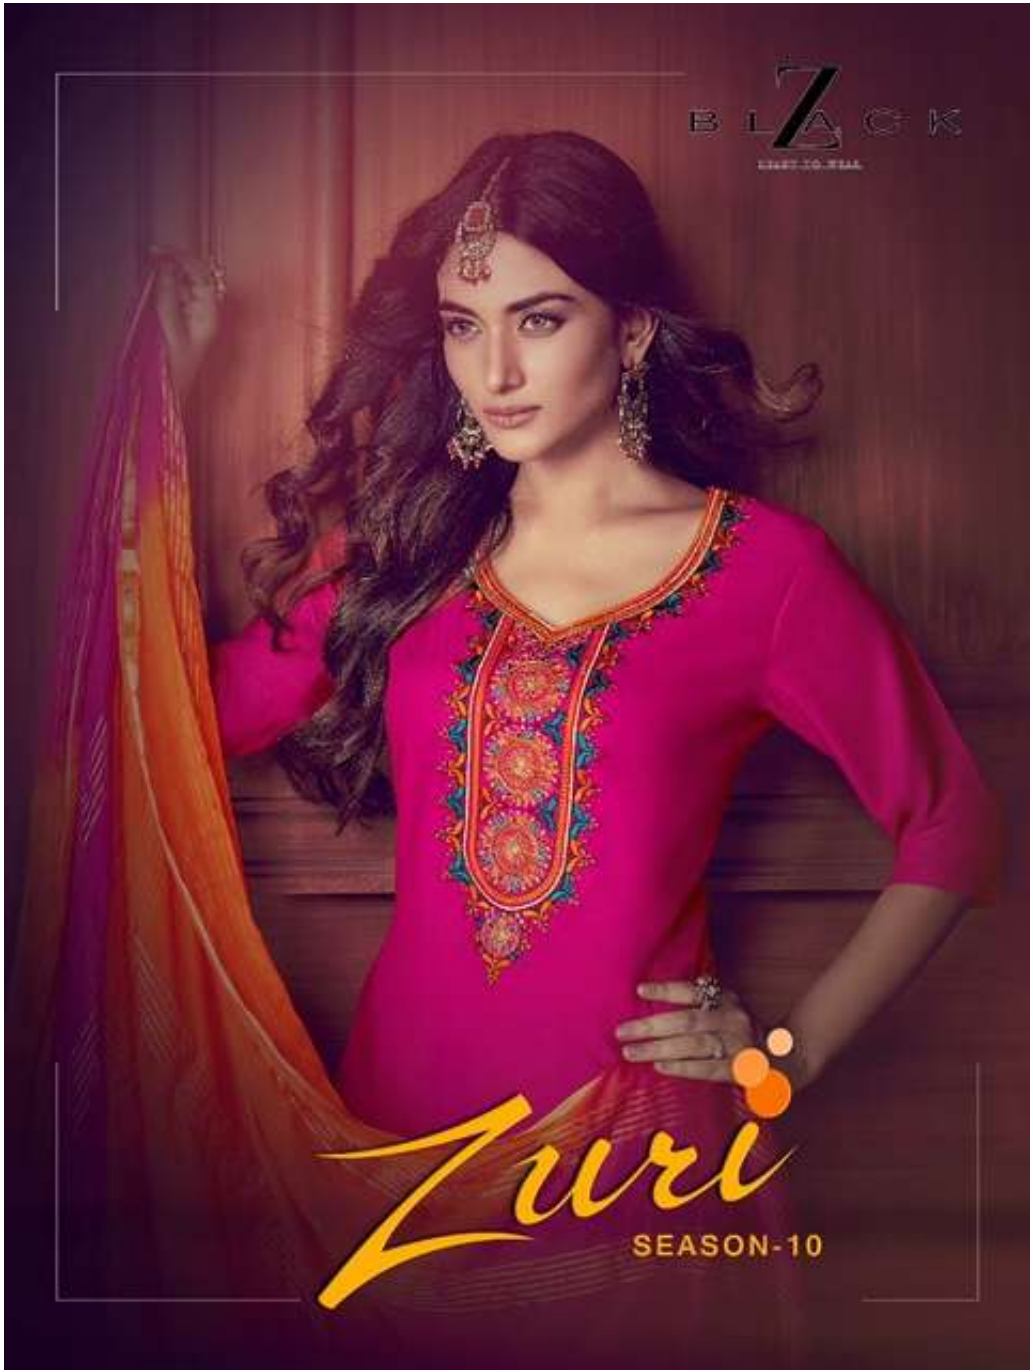

BLACK
READY TO WEAR

Zuri
SEASON-10

BLACK

Zuri
SEASON 10

D.No. 10001

B L A C K
READY TO WEAR

Zuri
SEASON-10

D.No.10003

BLACK
GREAT TO BE
Zuri
SEASON-10

CLASSIC AESTHETIC

D.No. 10004

ELZAK
Zuri
SEASON-10

D.No. 10006

D.No.10001

D.No.10002

D.No.10003