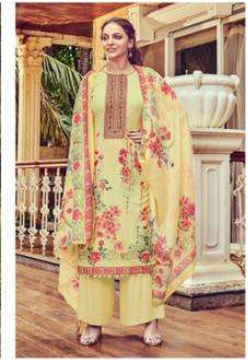

ہاؤس آف لائن

HOUSE OF LAWN™
DEFINING FEMININITY AND LUXURY

N I Z A

PURE PAKISTANI DIGITAL PRINTS
WITH HEAVY EMBROIDERY LAWN DUPATTA COLLECTION

HOUSE OF LAWN®
DEFINING FEMININITY AND LUXURY

4002

4003

the flame of subtle ethereal wear that meets the contemporary glam and fully explodes with minute details of elegance

4008

4004

4005

4009

4010

HOUSE OF LAWN[®]
DEFINING FEMININITY AND LUXURY