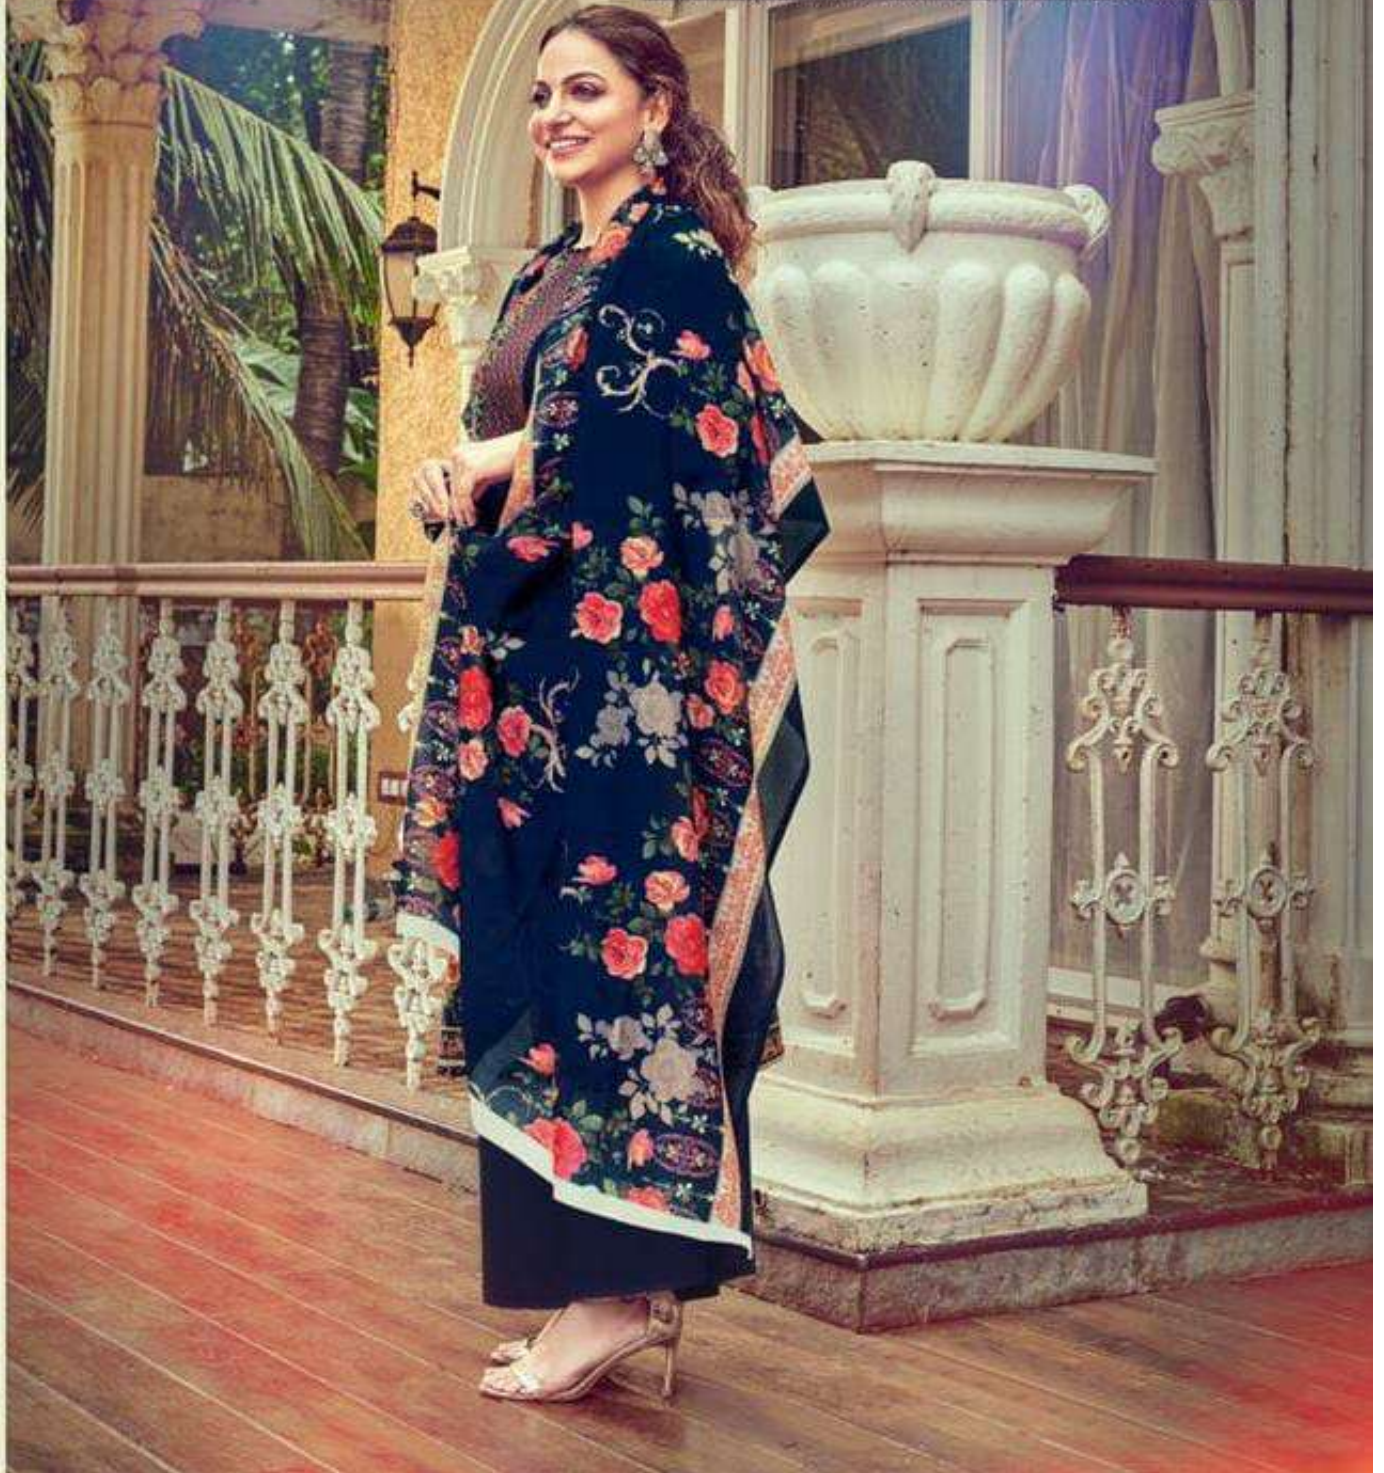

ہاؤس آف لائن

HOUSE OF LAWN^{TM}
DEFINING FEMININITY AND LUXURY

N I Z A

PURE PAKISTANI DIGITAL PRINTS
WITH HEAVY EMBROIDERY LAWN DUPATTA COLLECTION