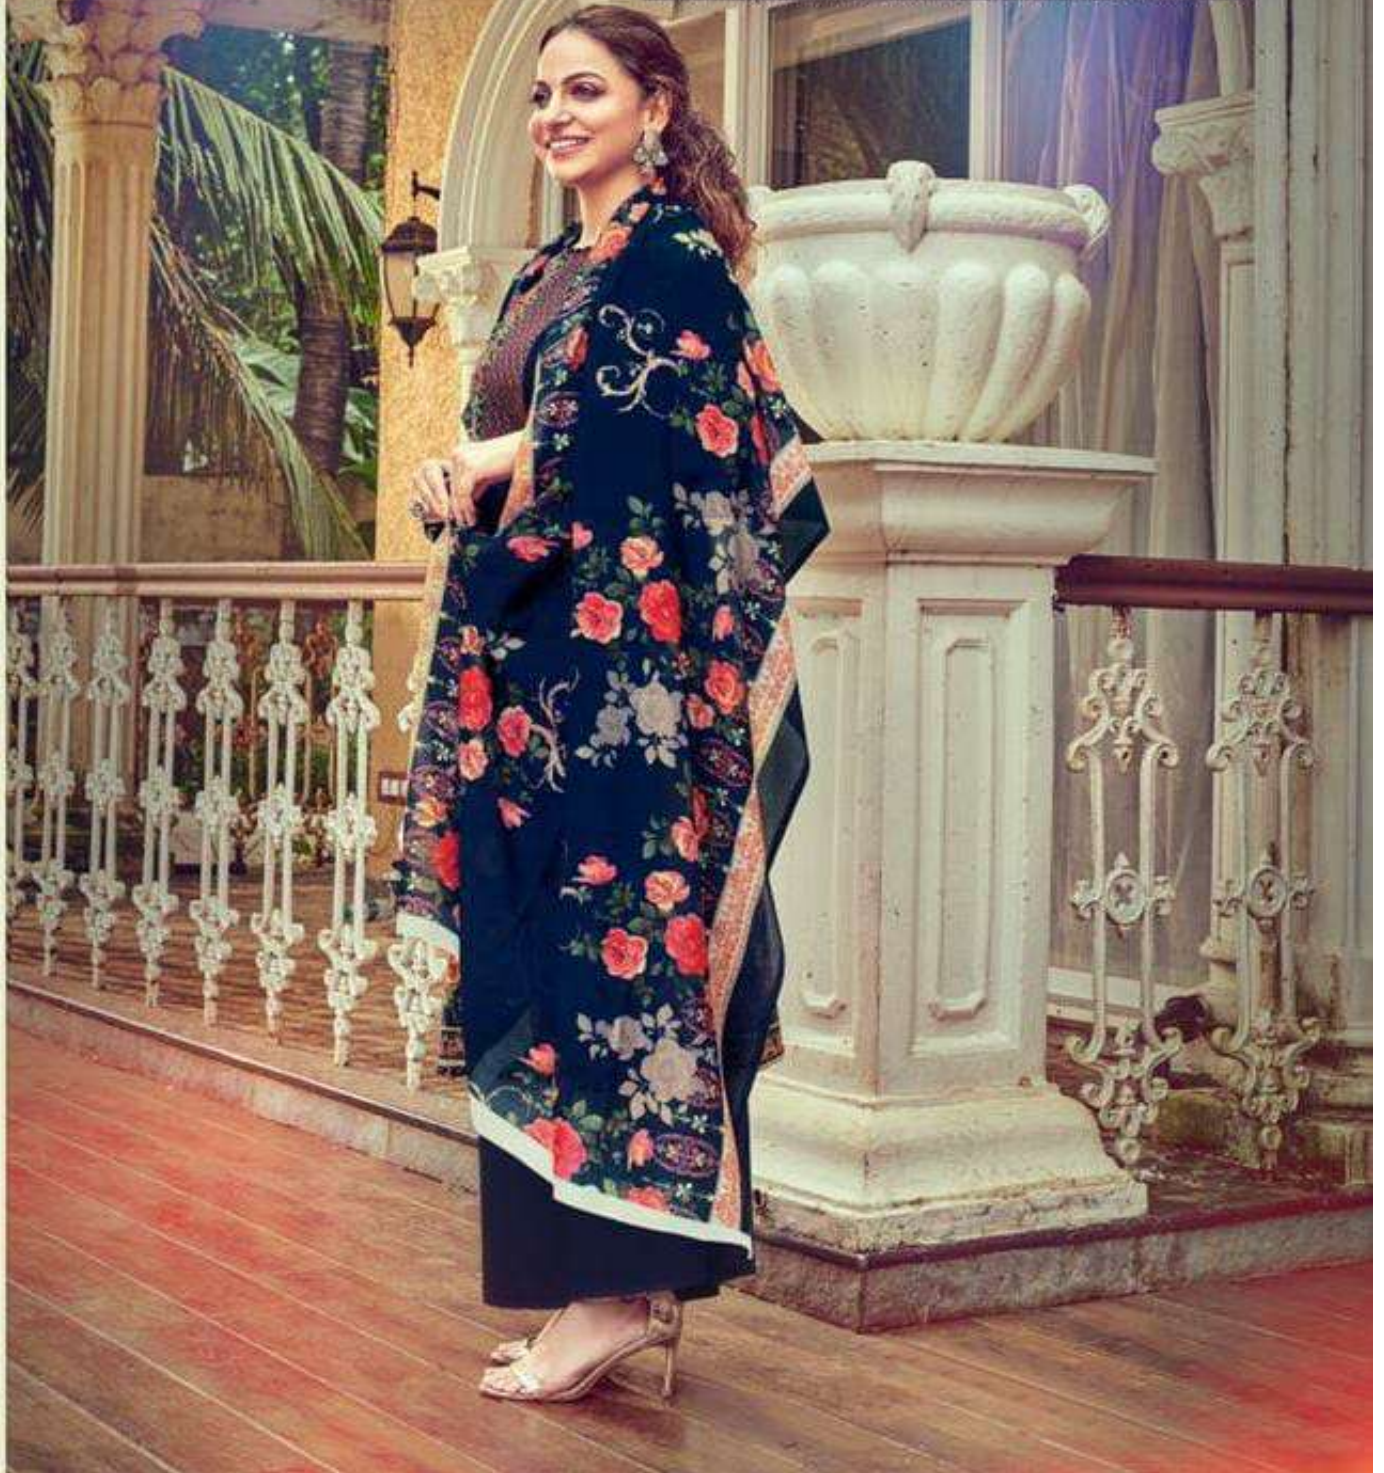

# N I Z A

PURE PAKISTANI DIGITAL PRINTS  
WITH HEAVY EMBROIDERY LAWN DUPATTA COLLECTION

HOUSE OF LAWN®  
DEFINING FEMININITY AND LUXURY

4002

4003

*the flame of subtle ethereal wear that meets the contemporary glam and fully explodes with minute details of elegance*