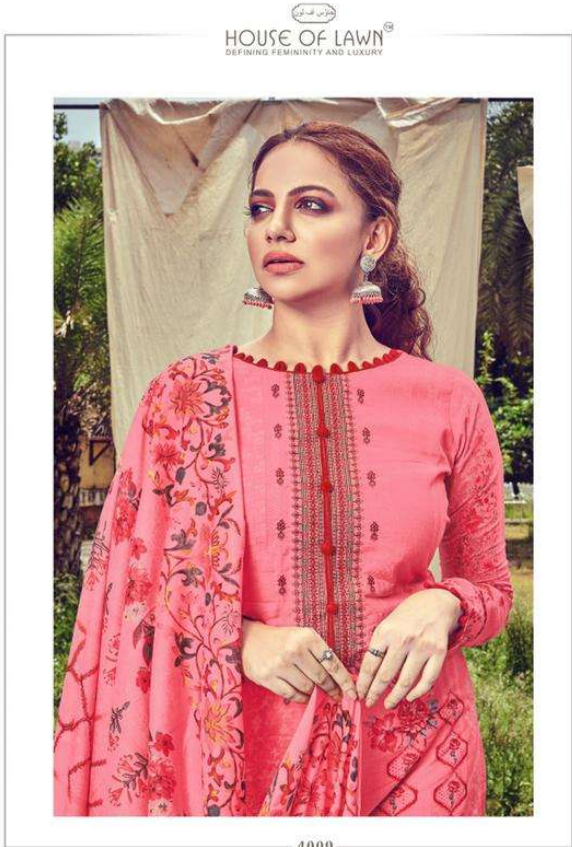

ہاؤس آف لائن

HOUSE OF LAWN™
DEFINING FEMININITY AND LUXURY

N I Z A

PURE PAKISTANI DIGITAL PRINTS
WITH HEAVY EMBROIDERY LAWN DUPATTA COLLECTION

HOUSE OF LAWN®
DEFINING FEMININITY AND LUXURY

4002

4003

the flame of subtle ethereal wear that meets the contemporary glam and fully explodes with minute details of elegance

4005

4007

4009

4001

4002

4003

4006

4007