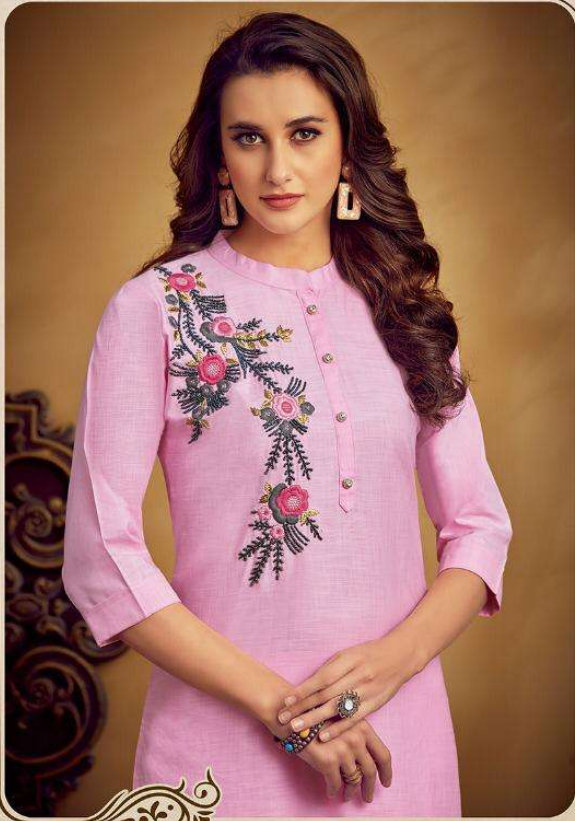

VARIABLE STYLE