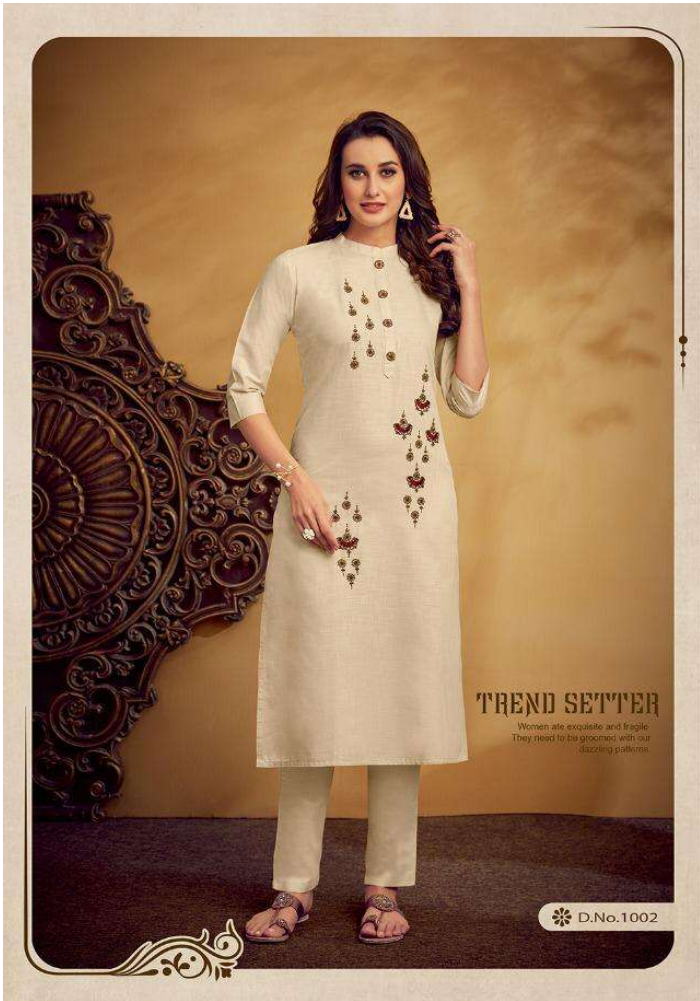

TZU
"The Zest in You..."

Amaya

VARIABLE STYLE

Culture and antiquity should never and so outfits must enlighten same traditions in us.

TZU

"The Zest in You..."

Top : Linen Cotton Slub with Hand work
Bottom : Linen Cotton Slub Pant

D.No.1001

TZU

"The Zest in You..."

Top : Linen Cotton Slub with Hand work
Bottom : Linen Cotton Slub Pant

D.No.1003

HAVENLY COLLECTION

Giving a whole new meaning to tradition with our remarkable designs.

TZU
"The Zest in You..."

Top : Linen Cotton Slub with Hand work
Bottom : Linen Cotton Slub Pant

ELEGANT LOOK

Our perfection in craftsmanship. Gives a
Magnificent styling to your life

D.No. 1004

TZU
"The Zest in You..."

Top : Linen Cotton Slub with Hand work
Bottom : Linen Cotton Slub Pant