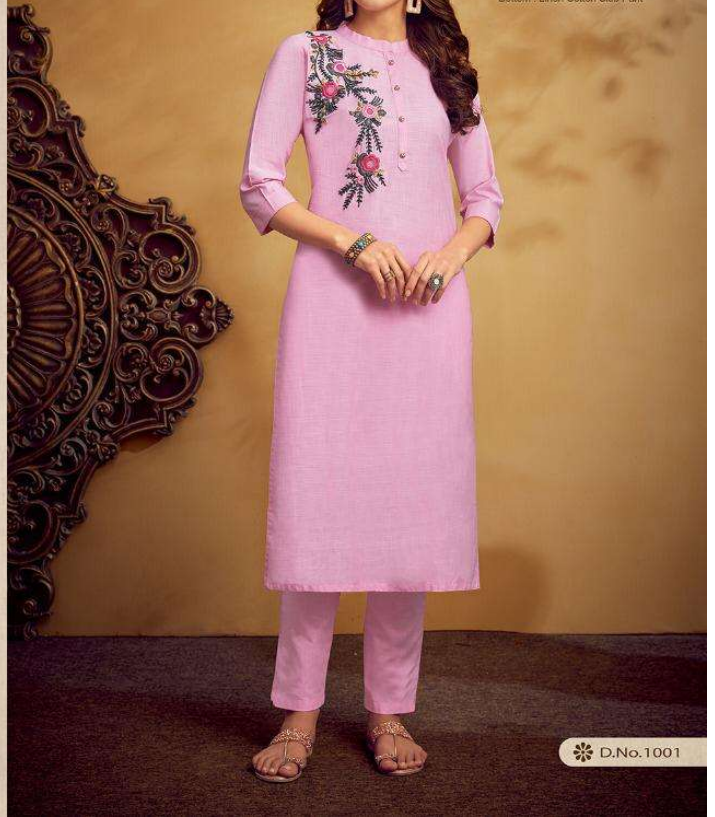

TZU

"The Zest in You..."

Top : Linen Cotton Slub with Hand work
Bottom : Linen Cotton Slub Pant