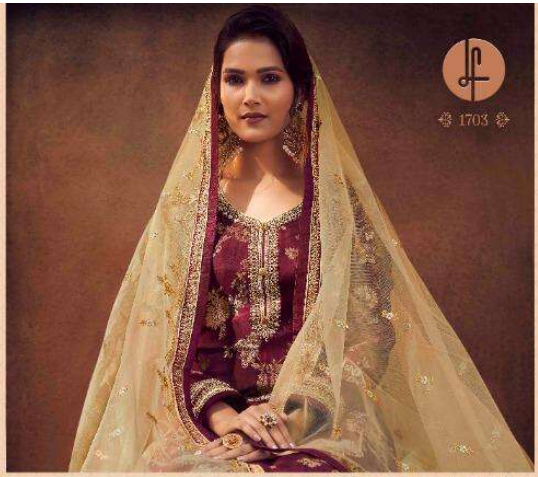

1702

CULTURAL **A** LEGACY

EACH ENSEMBLE TELLS A STORY OF THE GLORIOUS LEGACY OF OUR CULTURE

❁ 1701 ❁

❁ 1702 ❁

❁ 1703 ❁

❁ 1704 ❁

❁ 1705 ❁

D.NO.	RATE
1701-1705	2725/-

TOP : Pure Dola Jaquard Emb.Work with Diamond

AVERAGE RATE : 2725/-

LAHANGA : Nett Emb. Work With Diamond & Inner Heavy Ultra Satin

TOTAL AMOUNT : 13265/-

DUPATTA : Nett Emb. work with Diamond