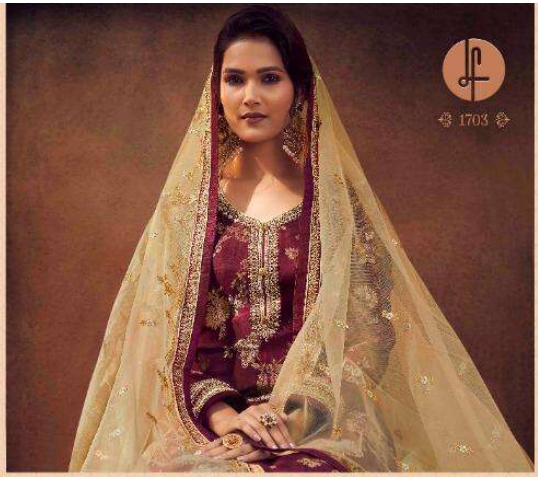

LEO[®] | aarkhy[™]
FASHIONS VOL.03

NB

1702

CULTURAL **A** LEGACY

EACH ENSEMBLE TELLS A STORY OF THE GLORIOUS LEGACY OF OUR CULTURE

❁ 1701 ❁

❁ 1702 ❁

❁ 1703 ❁

❁ 1704 ❁

❁ 1705 ❁

D.NO.	RATE
1701-1705	2725/-

TOP : Pure Dola Jaquard Emb.Work with Diamond

AVERAGE RATE : 2725/-

LAHANGA : Nett Emb. Work With Diamond & Inner Heavy Ultra Satin

TOTAL AMOUNT : 13265/-

DUPATTA : Nett Emb. work with Diamond