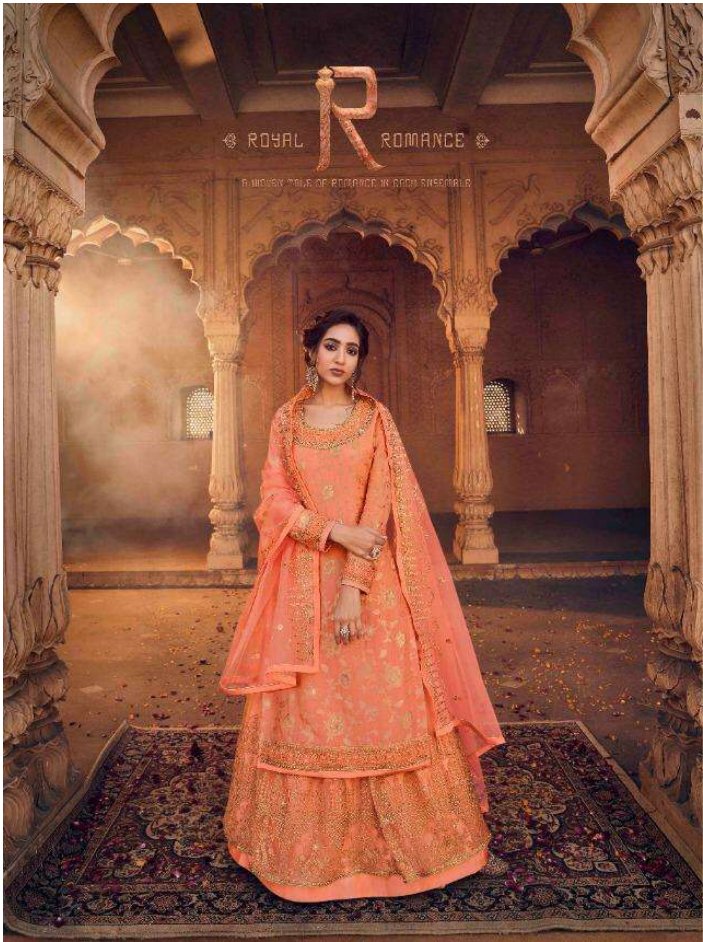

LEO[®] | aarkhy[™]
FASHIONS VOL.03

NB

1702

CULTURAL **A** LEGACY

EACH ENSEMBLE TELLS A STORY OF THE GLORIOUS LEGACY OF OUR CULTURE

❁ 1701 ❁

❁ 1702 ❁

❁ 1703 ❁

❁ 1704 ❁

❁ 1705 ❁

D.NO.	RATE
1701-1705	2725/-

TOP : Pure Dola Jaquard Emb.Work with Diamond

AVERAGE RATE : 2725/-

LAHANGA : Nett Emb. Work With Diamond & Inner Heavy Ultra Satin

TOTAL AMOUNT : 13265/-

DUPATTA : Nett Emb. work with Diamond