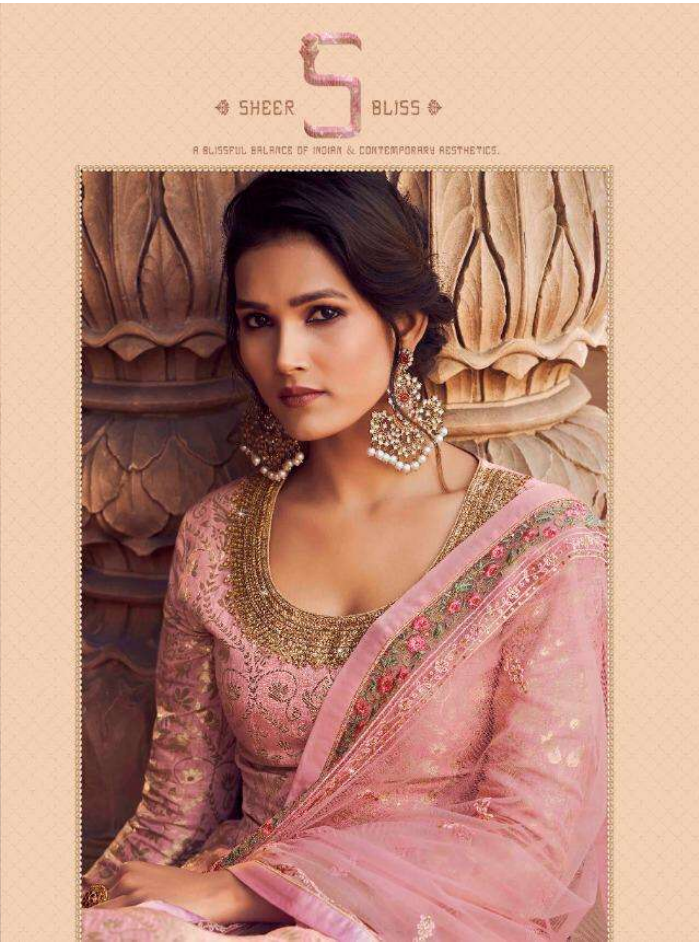

1702

CULTURAL **A** LEGACY

EACH ENSEMBLE TELLS A STORY OF THE GLORIOUS LEGACY OF OUR CULTURE

❁ 1701 ❁

❁ 1702 ❁

❁ 1703 ❁

❁ 1704 ❁

❁ 1705 ❁

D.NO.	RATE
1701-1705	2725/-

TOP : Pure Dola Jaquard Emb.Work with Diamond

AVERAGE RATE : 2725/-

LAHANGA : Nett Emb. Work With Diamond & Inner Heavy Ultra Satin

TOTAL AMOUNT : 13265/-

DUPATTA : Nett Emb. work with Diamond