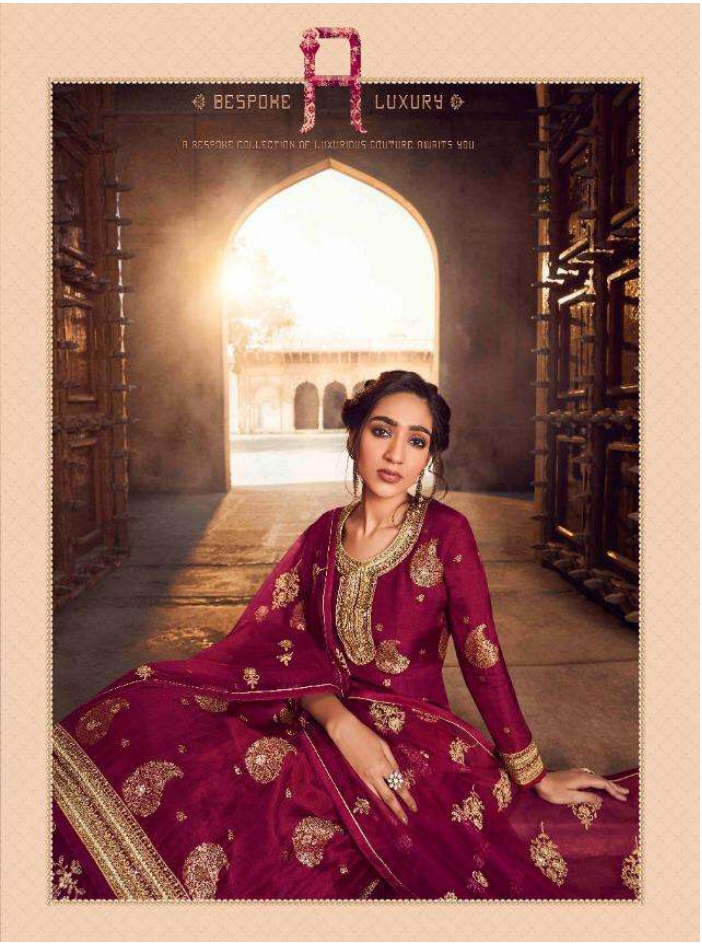

LEO[®] | aarkhy[™]
FASHIONS VOL.03

NB

1702

CULTURAL **A** LEGACY

EACH ENSEMBLE TELLS A STORY OF THE GLORIOUS LEGACY OF OUR CULTURE

❁ 1701 ❁

❁ 1702 ❁

❁ 1703 ❁

❁ 1704 ❁

❁ 1705 ❁

D.NO.	RATE
1701-1705	2725/-

TOP : Pure Dola Jaquard Emb.Work with Diamond

AVERAGE RATE : 2725/-

LAHANGA : Nett Emb. Work With Diamond & Inner Heavy Ultra Satin

TOTAL AMOUNT : 13265/-

DUPATTA : Nett Emb. work with Diamond