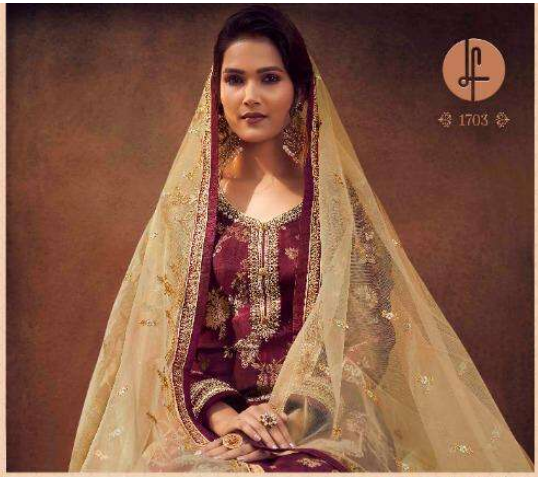

1702

CULTURAL **A** LEGACY

EACH ENSEMBLE TELLS A STORY OF THE GLORIOUS LEGACY OF OUR CULTURE

❁ 1701 ❁

❁ 1702 ❁

❁ 1703 ❁

❁ 1704 ❁

❁ 1705 ❁

| D.NO. | RATE |
|-----------|--------|
| 1701-1705 | 2725/- |

TOP : Pure Dola Jaquard Emb.Work with Diamond

AVERAGE RATE : 2725/-

LAHANGA : Nett Emb. Work With Diamond & Inner Heavy Ultra Satin

TOTAL AMOUNT : 13265/-