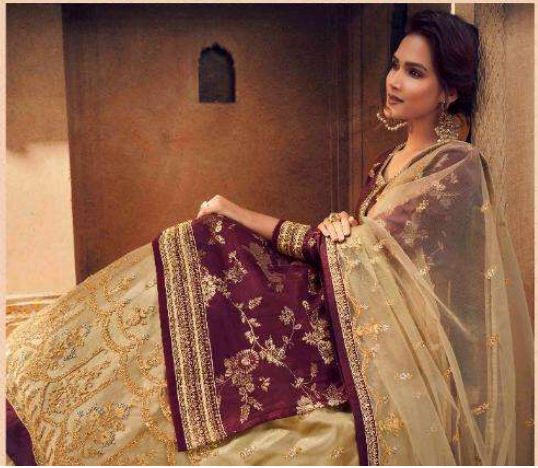

LEO[®] | aarkhy[™]
FASHIONS VOL.03

NB

1702

CULTURAL **A** LEGACY

EACH ENSEMBLE TELLS A STORY OF THE GLORIOUS LEGACY OF OUR CULTURE

❁ 1701 ❁

❁ 1702 ❁

❁ 1703 ❁

❁ 1704 ❁

❁ 1705 ❁

D.NO.	RATE
1701-1705	2725/-

TOP : Pure Dola Jaquard Emb.Work with Diamond

AVERAGE RATE : 2725/-

LAHANGA : Nett Emb. Work With Diamond & Inner Heavy Ultra Satin

TOTAL AMOUNT : 13265/-

DUPATTA : Nett Emb. work with Diamond