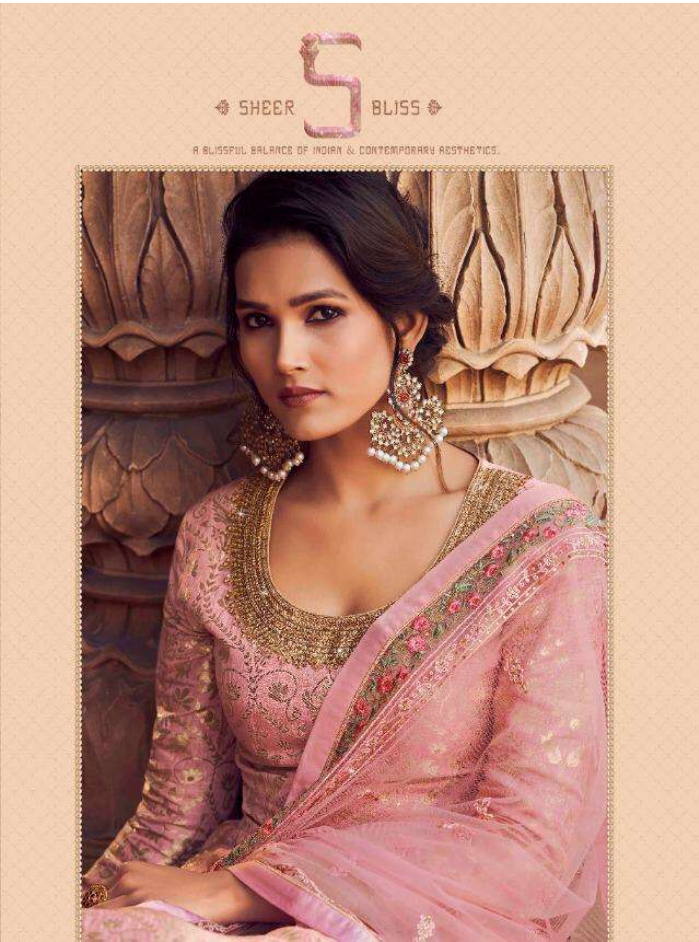

LEO[®] | aarkhy[™]
FASHIONS VOL.03

NB

1702

CULTURAL **A** LEGACY

EACH ENSEMBLE TELLS A STORY OF THE GLORIOUS LEGACY OF OUR CULTURE

❁ 1701 ❁

❁ 1702 ❁

❁ 1703 ❁

❁ 1704 ❁

❁ 1705 ❁

D.NO.	RATE
1701-1705	2725/-

TOP : Pure Dola Jaquard Emb.Work with Diamond

AVERAGE RATE : 2725/-

LAHANGA : Nett Emb. Work With Diamond & Inner Heavy Ultra Satin

TOTAL AMOUNT : 13265/-

DUPATTA : Nett Emb. work with Diamond