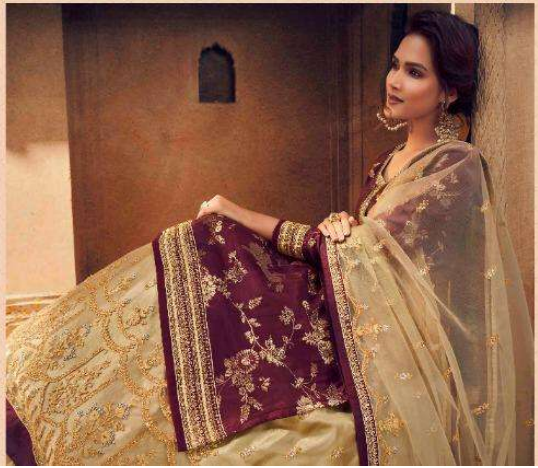

1702

CULTURAL **A** LEGACY

EACH ENSEMBLE TELLS A STORY OF THE GLORIOUS LEGACY OF OUR CULTURE

❁ 1701 ❁

❁ 1702 ❁

❁ 1703 ❁

❁ 1704 ❁

❁ 1705 ❁

D.NO.	RATE
1701-1705	2725/-

TOP : Pure Dola Jaquard Emb.Work with Diamond

AVERAGE RATE : 2725/-

LAHANGA : Nett Emb. Work With Diamond & Inner Heavy Ultra Satin

TOTAL AMOUNT : 13265/-

DUPATTA : Nett Emb. work with Diamond