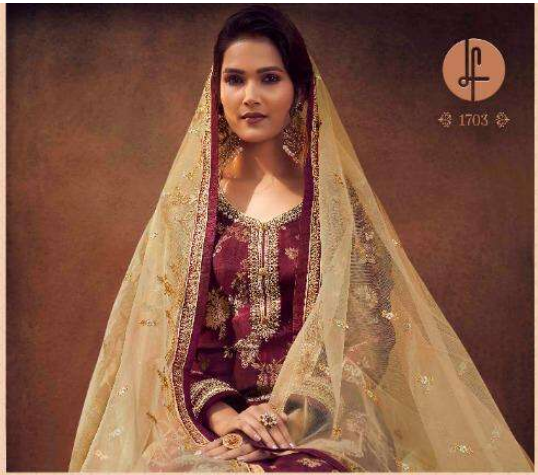

1702

CULTURAL **A** LEGACY

EACH ENSEMBLE TELLS A STORY OF THE GLORIOUS LEGACY OF OUR CULTURE

❁ 1701 ❁

❁ 1702 ❁

❁ 1703 ❁

❁ 1704 ❁

❁ 1705 ❁

D.NO.	RATE
1701-1705	2725/-

TOP : Pure Dola Jaquard Emb.Work with Diamond

AVERAGE RATE : 2725/-

LAHANGA : Nett Emb. Work With Diamond & Inner Heavy Ultra Satin

TOTAL AMOUNT : 13265/-

DUPATTA : Nett Emb. work with Diamond