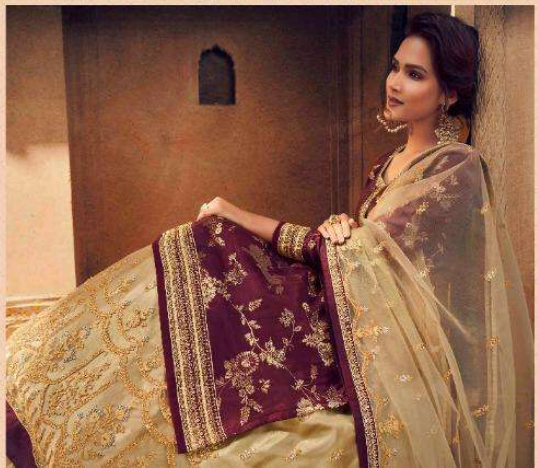

1702

CULTURAL **A** LEGACY

EACH ENSEMBLE TELLS A STORY OF THE GLORIOUS LEGACY OF OUR CULTURE

❁ 1701 ❁

❁ 1702 ❁

❁ 1703 ❁

❁ 1704 ❁

❁ 1705 ❁

D.NO.	RATE
1701-1705	2725/-

TOP : Pure Dola Jaquard Emb.Work with Diamond

AVERAGE RATE : 2725/-

LAHANGA : Nett Emb. Work With Diamond & Inner Heavy Ultra Satin

TOTAL AMOUNT : 13265/-

DUPATTA : Nett Emb. work with Diamond