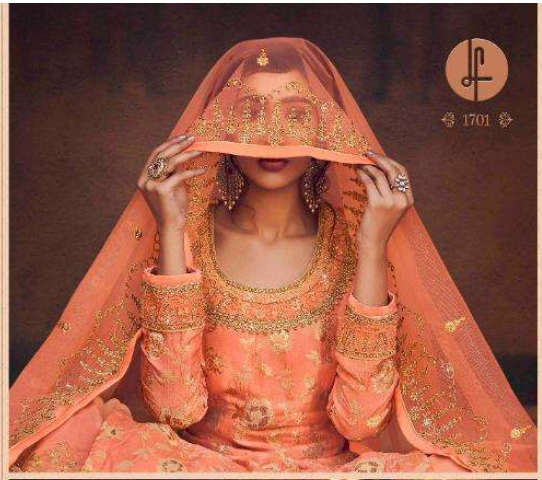

LEO[®] | aarkhy[™]
FASHIONS VOL.03

NB

1702

CULTURAL **A** LEGACY

EACH ENSEMBLE TELLS A STORY OF THE GLORIOUS LEGACY OF OUR CULTURE

❁ 1701 ❁

❁ 1702 ❁

❁ 1703 ❁

❁ 1704 ❁

❁ 1705 ❁

D.NO.	RATE
1701-1705	2725/-

TOP : Pure Dola Jaquard Emb.Work with Diamond

AVERAGE RATE : 2725/-

LAHANGA : Nett Emb. Work With Diamond & Inner Heavy Ultra Satin

TOTAL AMOUNT : 13265/-

DUPATTA : Nett Emb. work with Diamond