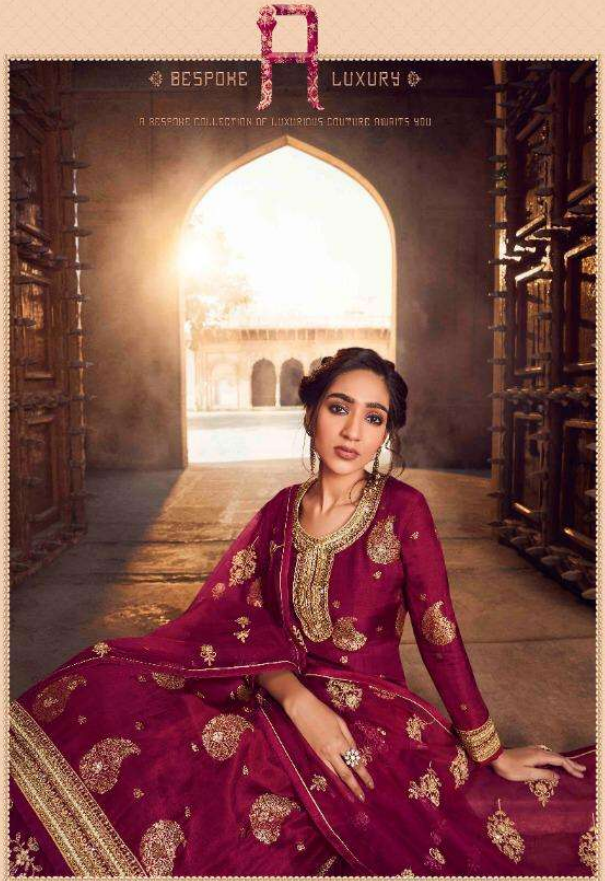

1702

CULTURAL **A** LEGACY

EACH ENSEMBLE TELLS A STORY OF THE GLORIOUS LEGACY OF OUR CULTURE

❁ 1701 ❁

❁ 1702 ❁

❁ 1703 ❁

❁ 1704 ❁

❁ 1705 ❁

D.NO.	RATE
1701-1705	2725/-

TOP : Pure Dola Jaquard Emb.Work with Diamond

AVERAGE RATE : 2725/-

LAHANGA : Nett Emb. Work With Diamond & Inner Heavy Ultra Satin

TOTAL AMOUNT : 13265/-

DUPATTA : Nett Emb. work with Diamond