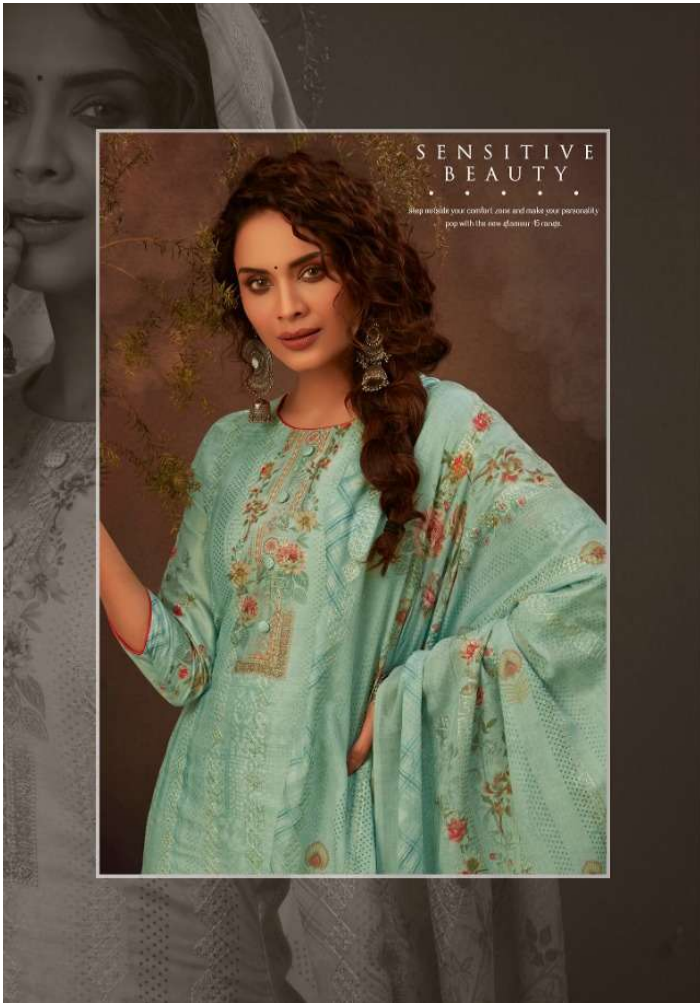

Shalika

Vol.72

Shree Shalika
FASHION

Since Stralika
FASHION

BEAUTEOUS
BELLA

step outside your comfort zone and make your personality
pop with the new glamour of orange.

3601

Siree Smitika
FASHION

IMPRESSIVE
PATTERNS

step outside your comfort zone and make your personality
pop with the new glances of design

3604

HERITAGE
FASHION

step into the comfort zone and make your personality
pop with the new glamour. Group.

Siree Sreetha
FASHION

3607

3601

3602

3603

3604

3605

3606

3607

3608

Shalika

Vol.72

FABRIC DETAILS

TOP : JAM SATIN DIGITAL PRINT WITH MULTI SEQUENCE WORK

BOTTOM : PURE COTTON

DUPATTA : COTTON DIGITAL PRINT WITH