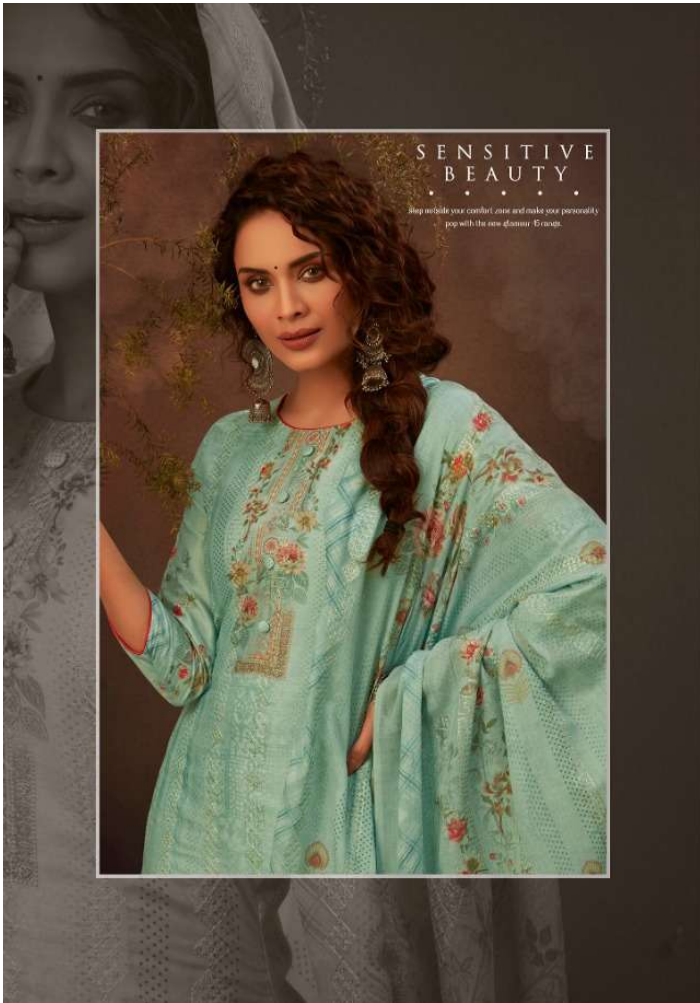

Shalika

Vol.72

Shree Shalika
FASHION

Since Stralika
FASHION

BEAUTEOUS
BELLA

step outside your comfort zone and make your personality
pop with the new glamour of orange.

3601

Siree Sitalika
FASHION

IMPRESSIVE
PATTERNS

step outside your comfort zone and make your personality
pop with the new glances of color

3604

HERITAGE
FASHION

step into the comfort zone and make your personality
pop with the new glamour. Group

Siree Sreelatha
FASHION

3607

3601

3602

3603

3604

3605

3606

3607

3608

Shalika

Vol.72

FABRIC DETAILS

TOP : JAM SATIN DIGITAL PRINT WITH MULTI SEQUENCE WORK

BOTTOM : PURE COTTON

DUPATTA : COTTON DIGITAL PRINT WITH