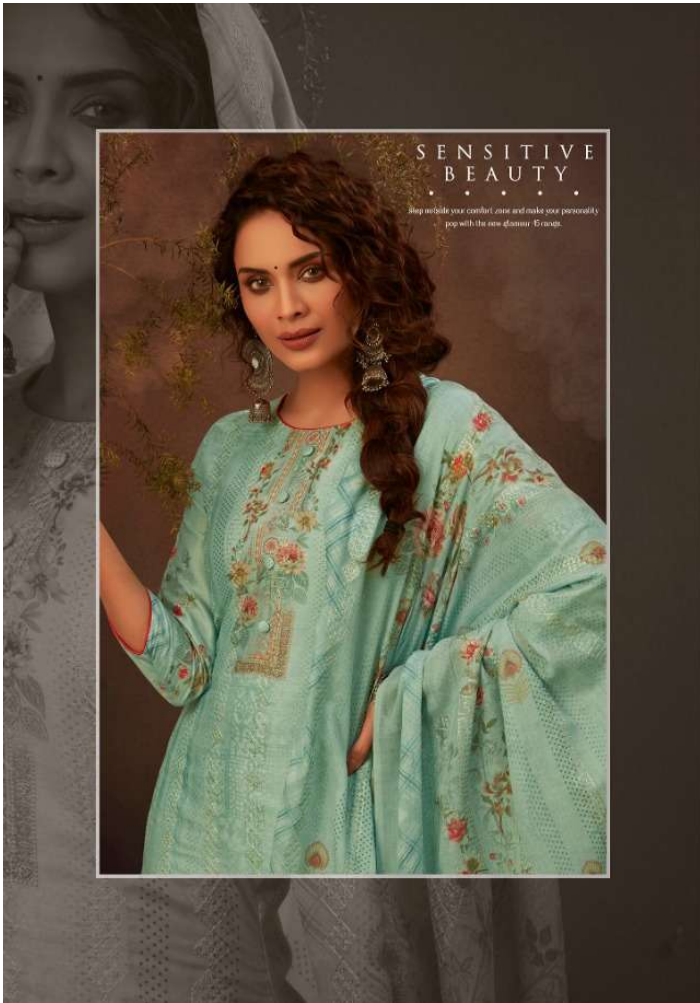

Shalika

Vol.72

Shree Shalika
FASHION

Since Stralika
FASHION

BEAUTEOUS
BELLA

step outside your comfort zone and make your personality
pop with the new glamour of orange.

3601

Siree Sitalika
FASHION

IMPRESSIVE
PATTERNS

step outside your comfort zone and make your personality
pop with the new glances of design

3604

HERITAGE
FASHION

step into the comfort zone and make your personality
pop with the new glamour. Group

Siree Shalika
FASHION

3607

3601
🌸

3602
🌸

3603
🌸

3604
🌸

3605
🌸

3606
🌸

3607
🌸

3608
🌸

Shalika

Vol.72

FABRIC DETAILS

TOP : JAM SATIN DIGITAL PRINT WITH MULTI SEQUENCE WORK

BOTTOM : PURE COTTON

DUPATTA : COTTON DIGITAL PRINT WITH