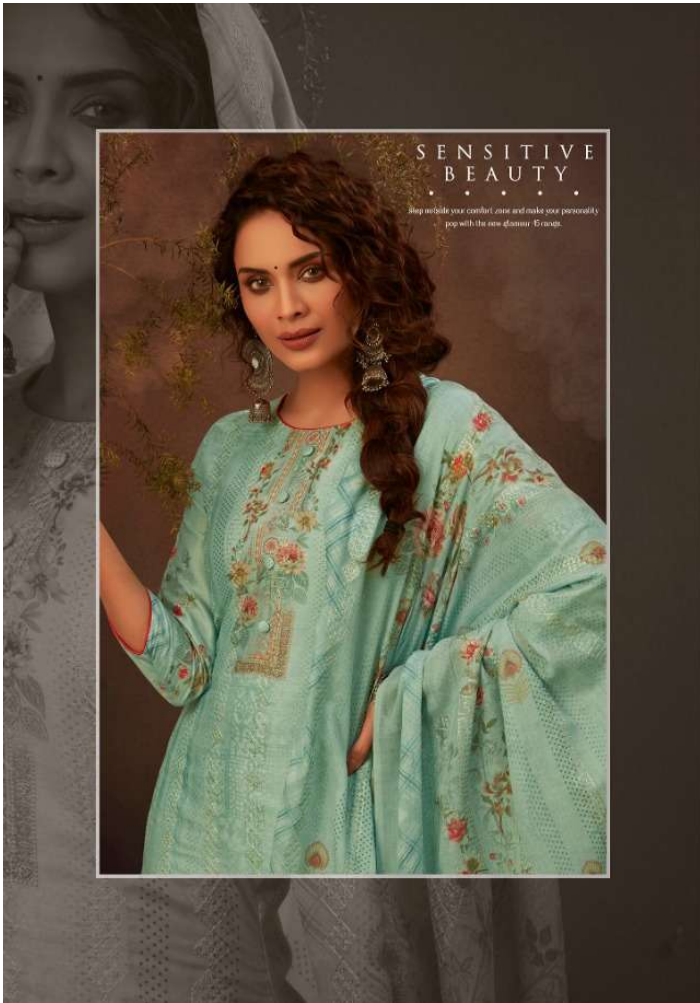

# Shalika

Vol.72

Shree Shalika  
FASHION

Since Stralika  
FASHION

BEAUTEOUS  
BELLA

step outside your comfort zone and make your personality  
pop with the new glamour of orange.

3601

HERITAGE  
FASHION

step into the comfort zone and make your personality  
pop with the new glamour. Group.

Siree Sreetha  
FASHION

3607

3601  
🌸

3602  
🌸

3603  
🌸

3604  
🌸

3605  
🌸

# Shalika

**Vol.72**

**\*FABRIC DETAILS\***

**TOP : JAM SATIN DIGITAL PRINT WITH MULTI SEQUENCE WORK**

**BOTTOM : PURE COTTON**

**DUPATTA : COTTON DIGITAL PRINT WITH**

**EMBROIDERY SEQUENCE WORK**

**DESIGN NUMBERS**