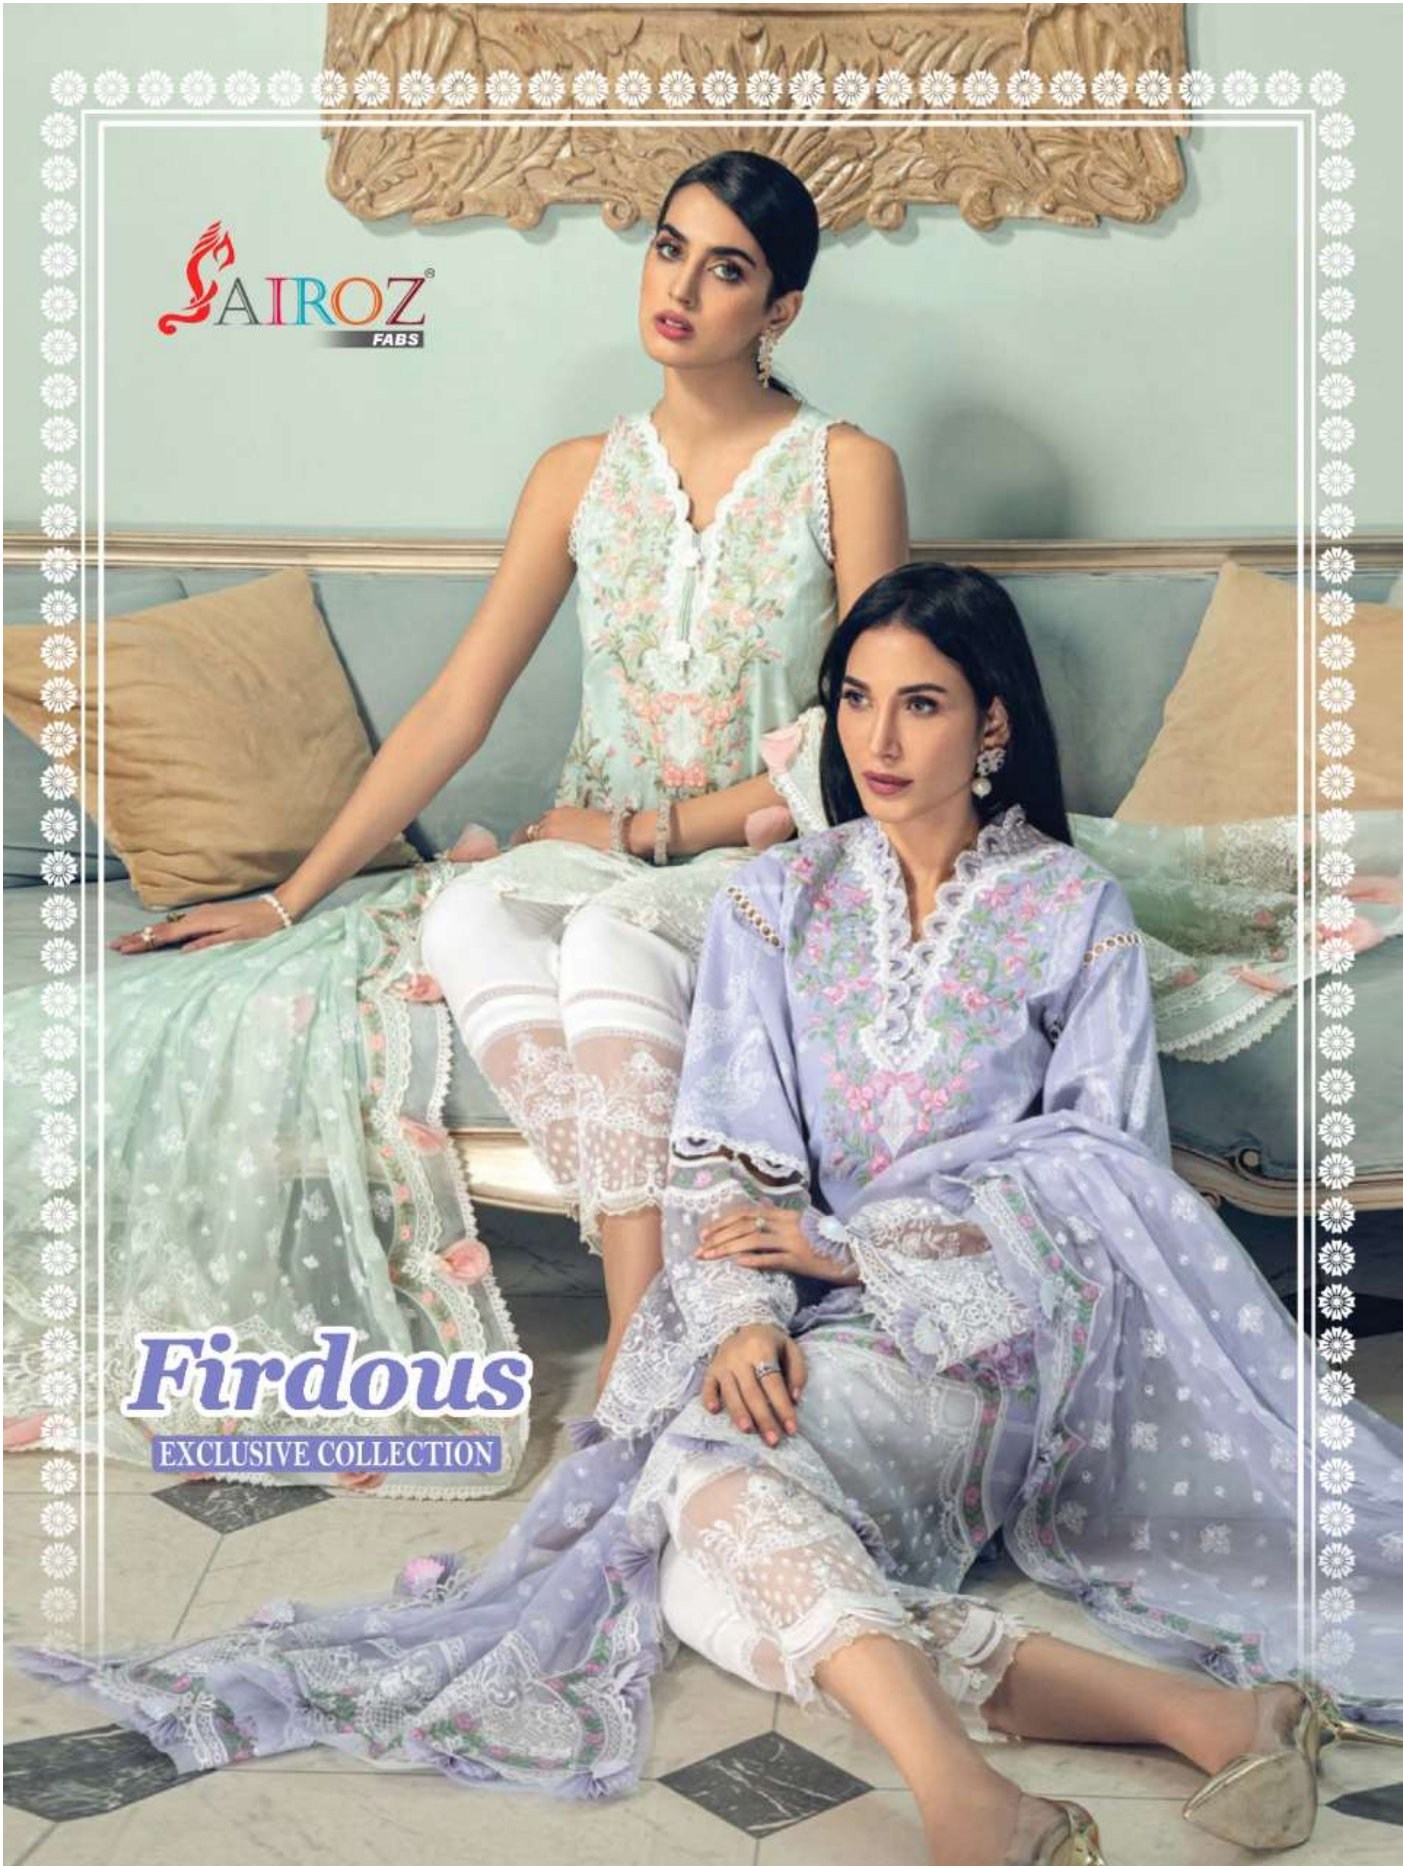

AIROZ
FABS

Firdous
EXCLUSIVE COLLECTION