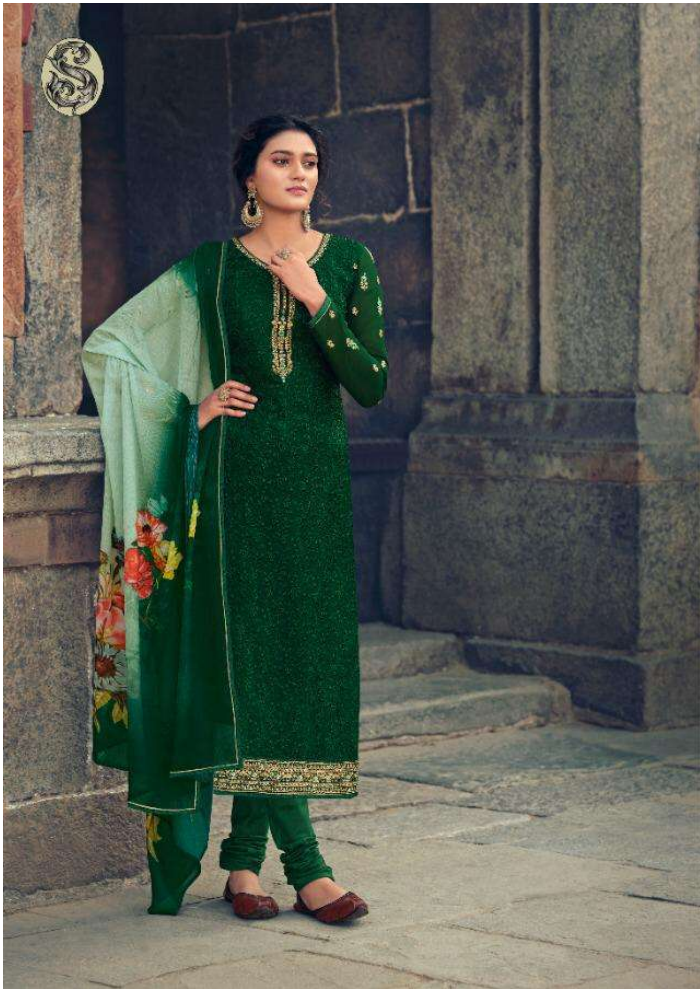

PATOLA
DIGITAL DUPATTA

Rales
SEASON
1001

Roller
BEAUTY

1002

Golden
BEAUTY
1004

1005

Ethnic
SIMPLICITY
1006

Beauty
WINDS
1007