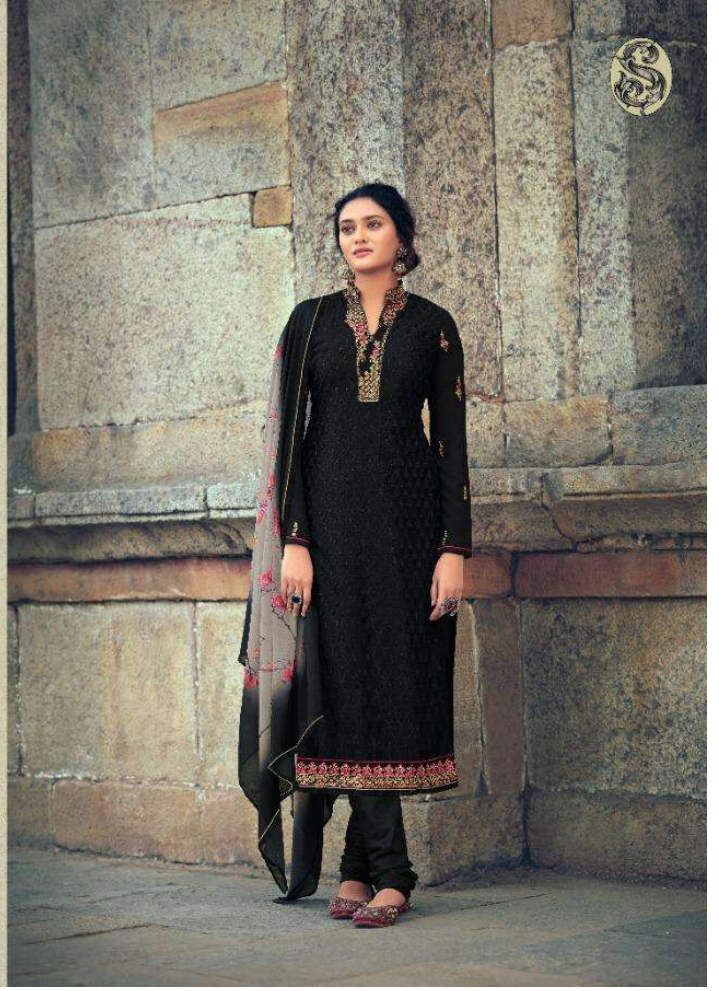

PATOLA
DIGITAL DUPATTA

Rales
SEASON
1001

Roller
BEAUTY

1002

Golden
BEAUTY
1004

1005

Ethnic
SIMPLICITY
1006

Beauty
WINDS
1007