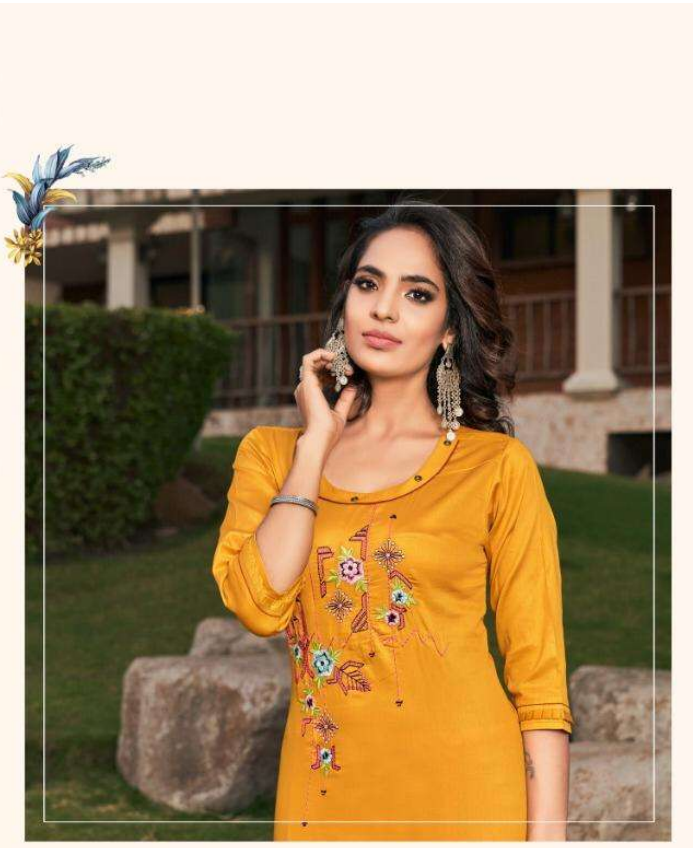

❁ 2005 ❁

..... Choose to shine in smart suit sets by simar .....