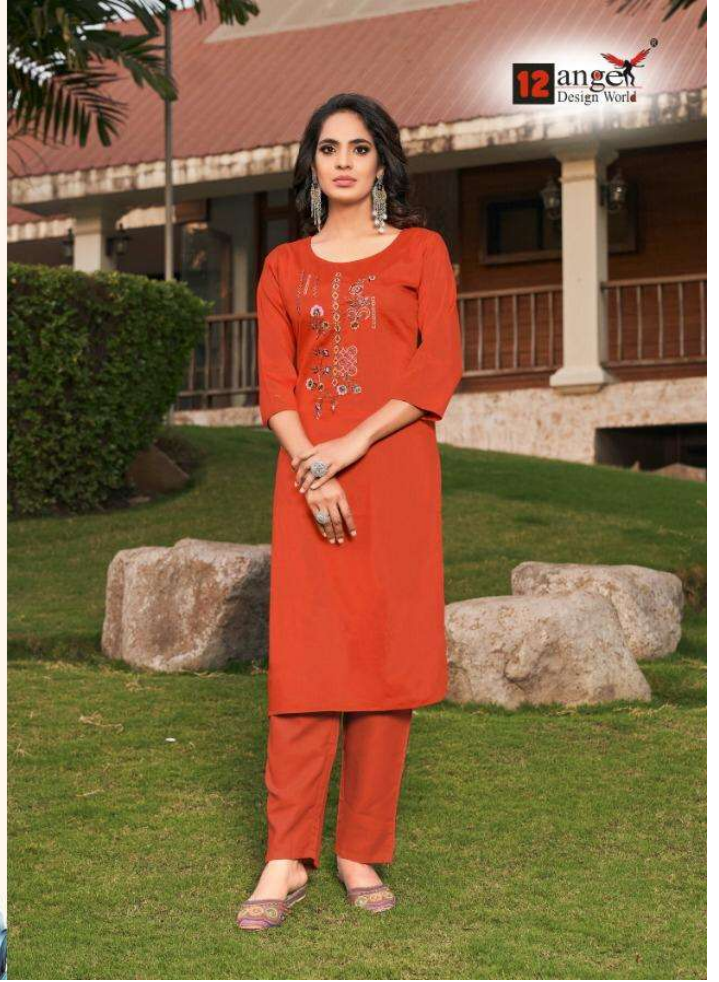

◆ 2006 ◆

..... Opt for the Comfor styling in your wardrobe .....