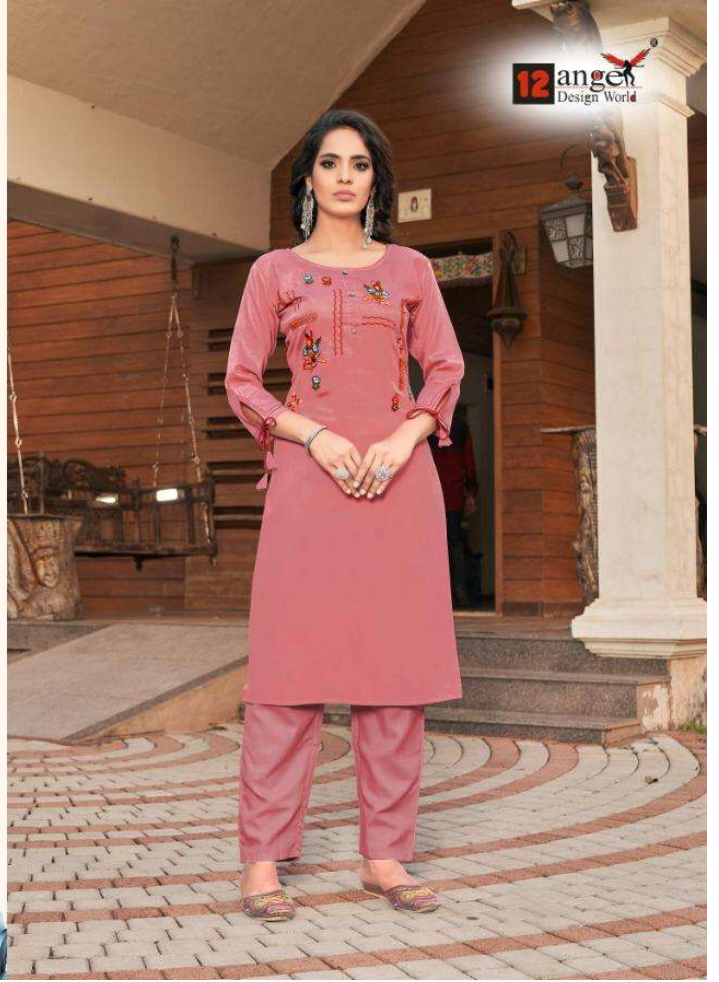

✿ 2004 ✿

..... Opt for the Comfor styling in your wardrobe .....