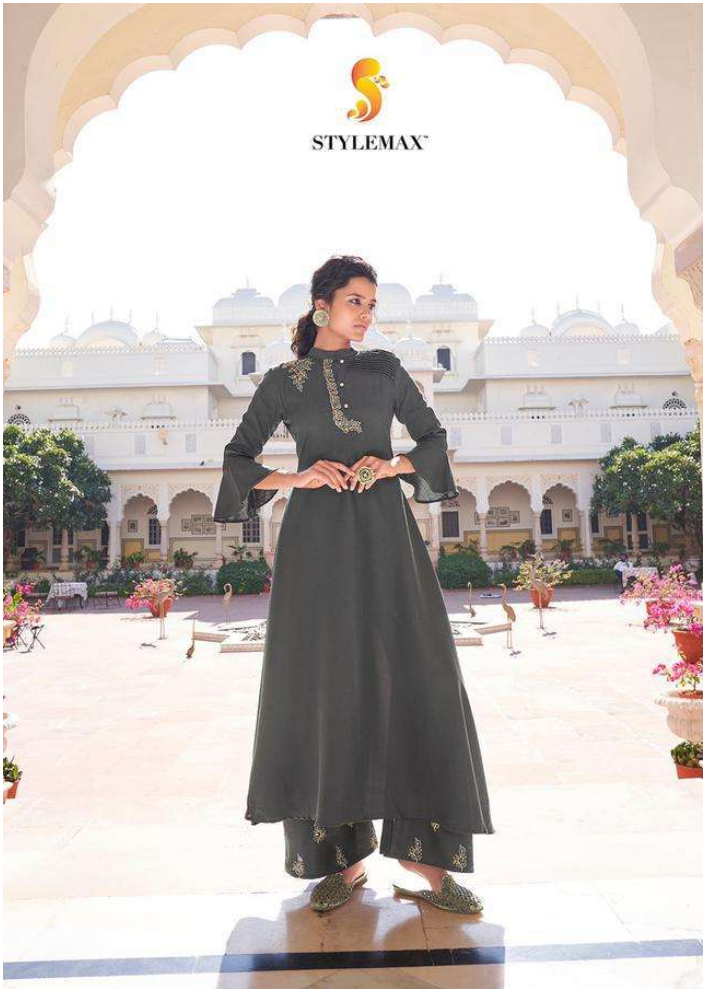

STYLEMAX™

VINTAGE  
VOL - 7

Essence

2001  
DELIGHTFUL SHADES  
WISDOM OF SOFT CONTRASTS OF UNCOMMON COLORS

STYLEMAX

ROYAL ELEGANCE  
TRENDS IN ESSENTIALS FROM NEW PASTORALS  
2002

*Beautiful*

STYLEMAX