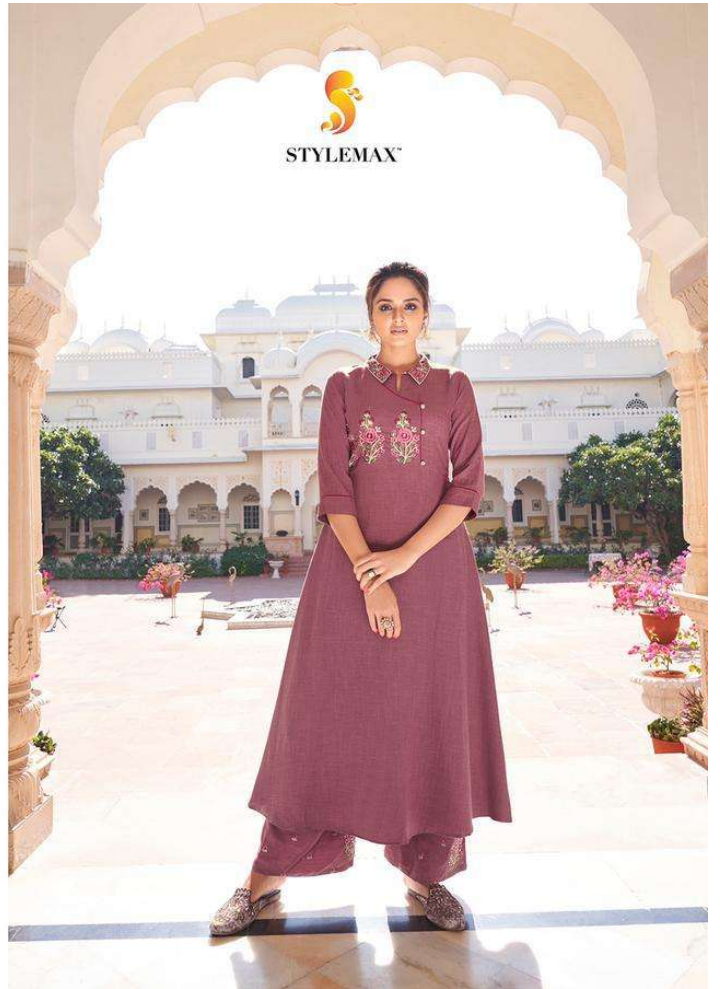

STYLEMAX™

VINTAGE  
VOL - 7

Essence

2001  
DELIGHTFUL SHADES  
WISDOM OF SOFT CONTRASTS OF UNCOMMON COLORS

STYLEMAX

ROYAL ELEGANCE  
TRENDS IN ESSENTIALS FROM NEW PASTORALS  
2002

*Beautiful*

STYLEMAX