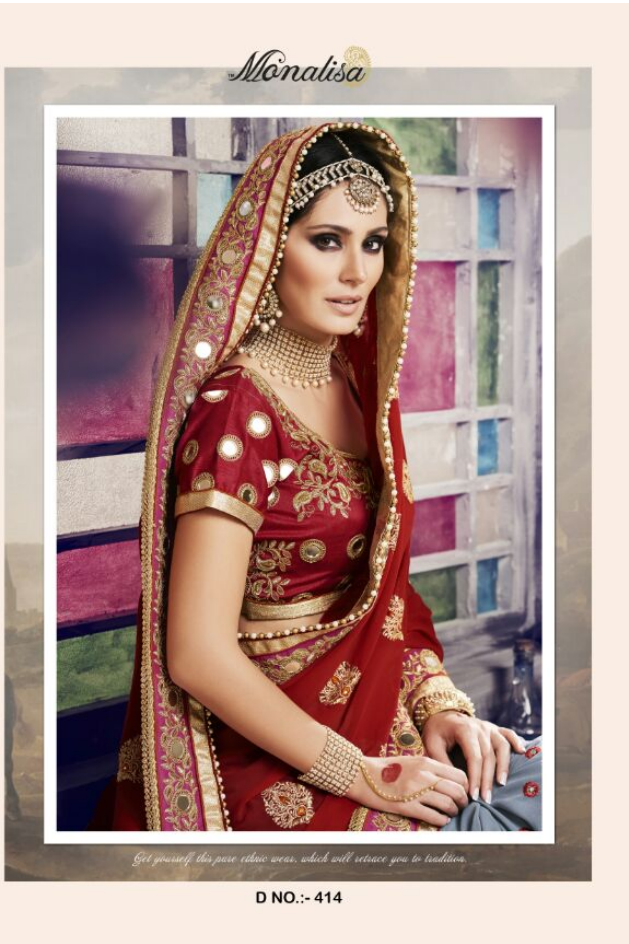

D NO.: 403

Monalisa

Monalisa

*Enlighten your every stride with this wide  
range of monochromal sarees.*

D NO.:- 405

Monalisa

*Emphasize on your feminine qualities as we bring you an enticing range of sarees.*

D NO.: 406

Monalisa

Monalisa

*We bring you a bold choice of ethnic wear with  
this fabulous edit of heavy sarees.*

D NO.:- 412

Monalisa

Monalisa

*The flavor of subtle ethnic wear meets the contemporary  
glam with the details of elegance.*