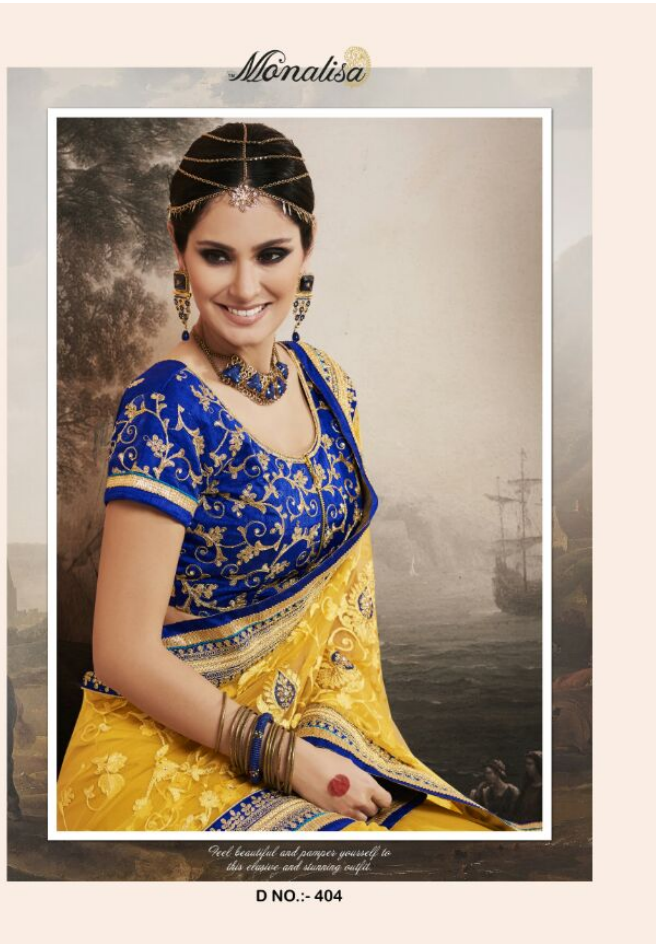

D NO.: 403

Monalisa

Monalisa

*Enlighten your every stride with this wide
range of monalisa sarees.*

D NO.:- 405

Monalisa

Emphasize on your feminine qualities as we bring you an enticing range of sarees.

D NO.: 406

Monalisa

Monalisa

*We bring you a bold choice of ethnic wear with
this fabulous edit of heavy sarees.*

D NO.:- 412

Monalisa

Monalisa

*The flavor of subtle ethnic wear meets the contemporary
glam with the details of elegance.*