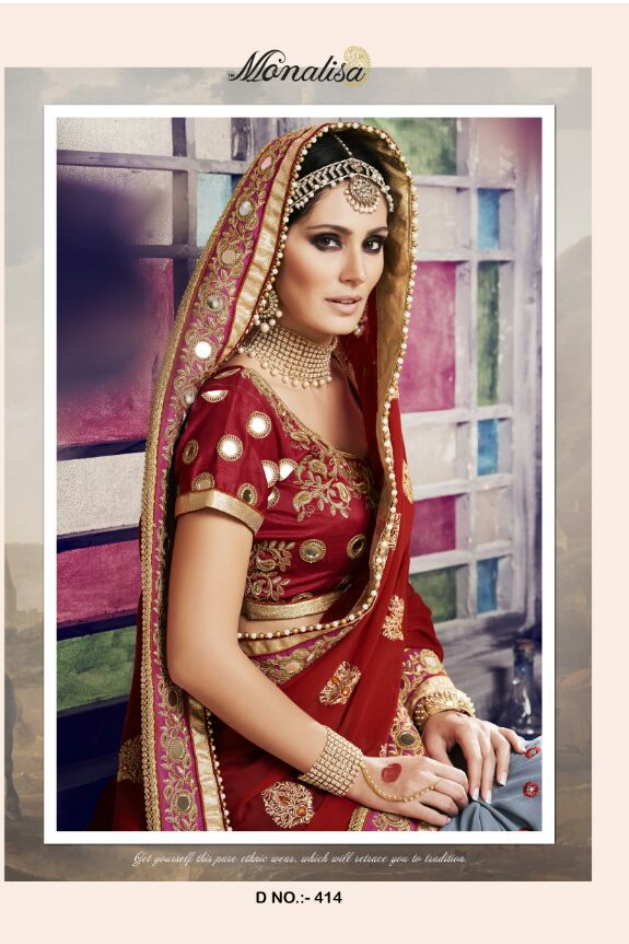

D NO.: 403

Monalisa

Monalisa

*Enlighten your every stride with this wide
range of monochromal sarees.*

D NO.:- 405

Monalisa

Emphasize on your feminine qualities as we bring you an enticing range of sarees.

D NO.: 406

Monalisa

Monalisa

*We bring you a bold choice of ethnic wear with
this fabulous edit of heavy sarees.*

D NO.:- 412

Monalisa

Monalisa

The flavor of subtle ethnic wear meets the contemporary
glam with the details of elegance.