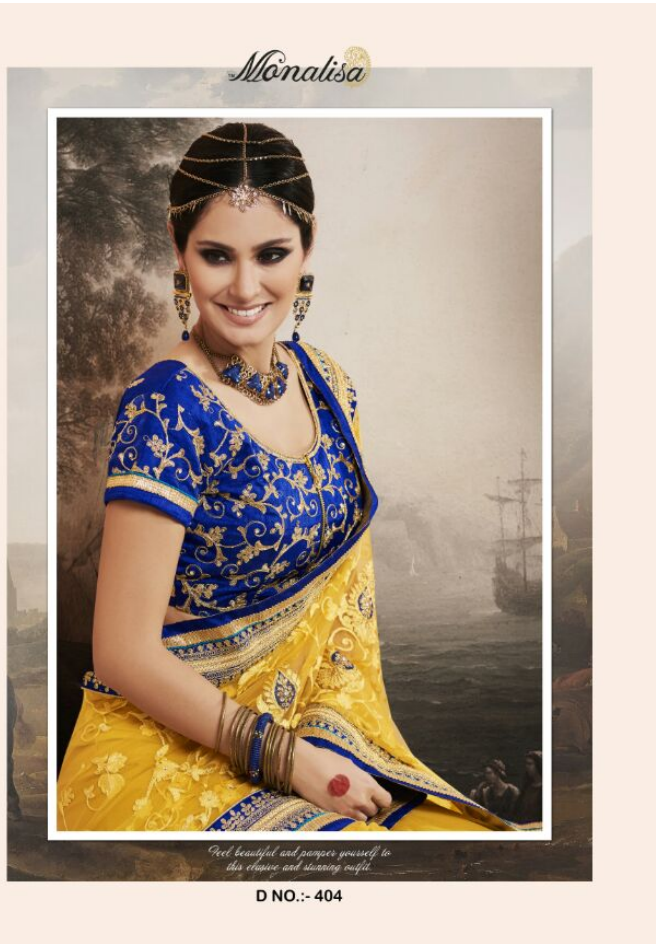

D NO.: 403

Monalisa

Monalisa

*Enlighten your every stride with this wide  
range of monochromal sarees.*

D NO.:- 405

Monalisa

*Emphasize on your feminine qualities as we bring you an enticing range of sarees.*

D NO.: 406

Monalisa

Monalisa

*We bring you a bold choice of ethnic wear with  
this fabulous edit of heavy sarees.*

D NO.:- 412

Monalisa

Monalisa

*The flavor of subtle ethnic wear meets the contemporary  
glam with the details of elegance.*