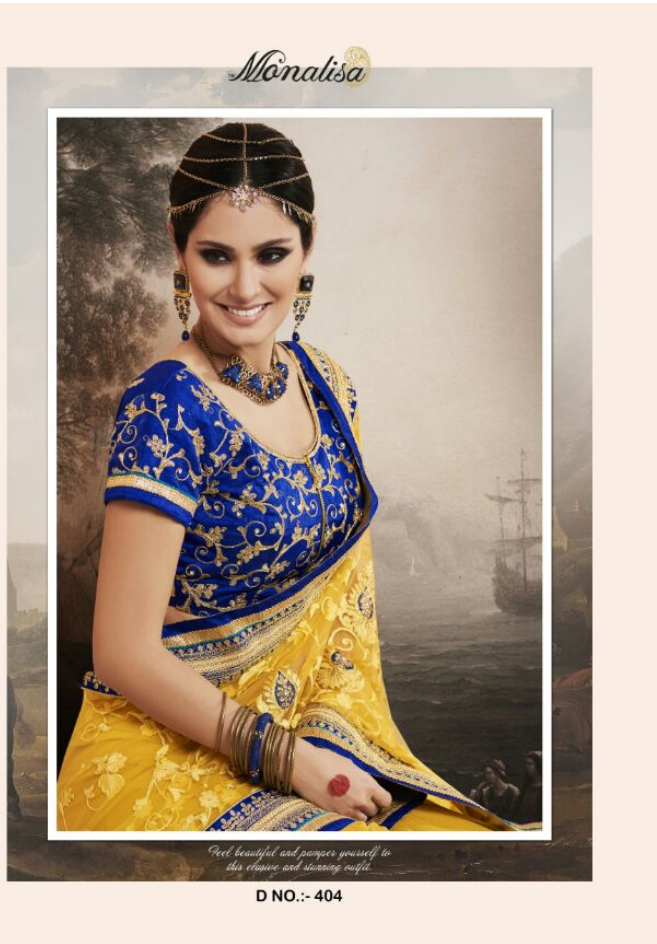

D NO.: 403

Monalisa

Monalisa

*Enlighten your every stride with this wide
range of monochromal sarees.*

D NO.:- 405

Monalisa

Emphasize on your feminine qualities as we bring you an enticing range of sarees.

D NO.: 406

Monalisa

Monalisa

*We bring you a bold choice of ethnic wear with
this fabulous edit of heavy sarees.*

D NO.:- 412

Monalisa

Monalisa

The flavor of subtle ethnic wear meets the contemporary
glam with the details of elegance.