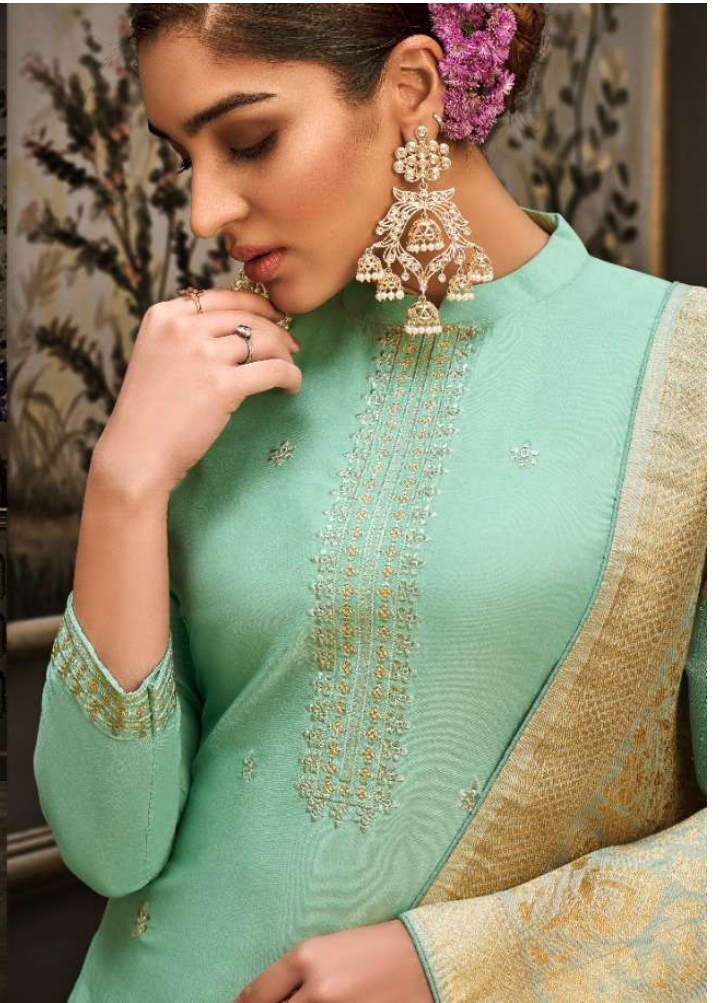

Z S M

SAMAARA

The Sparkling beauty of dress will work their magic on everything in your wardrobe.

D.NO.1001

Pure elegance with alluring local pattern on lady fabric and add glamour to your style

D.NO.1003

D.NO. 1004

Glamour is most appeal when having an special day and desires her appearance speaks all her emotion.

Some models placed within the frame of the eye they're born in and the eye that look.

D.NO.1007

Showcasing excellent work and craftsmanship, each one of these pieces will make for a class - apart in your wardrobe.