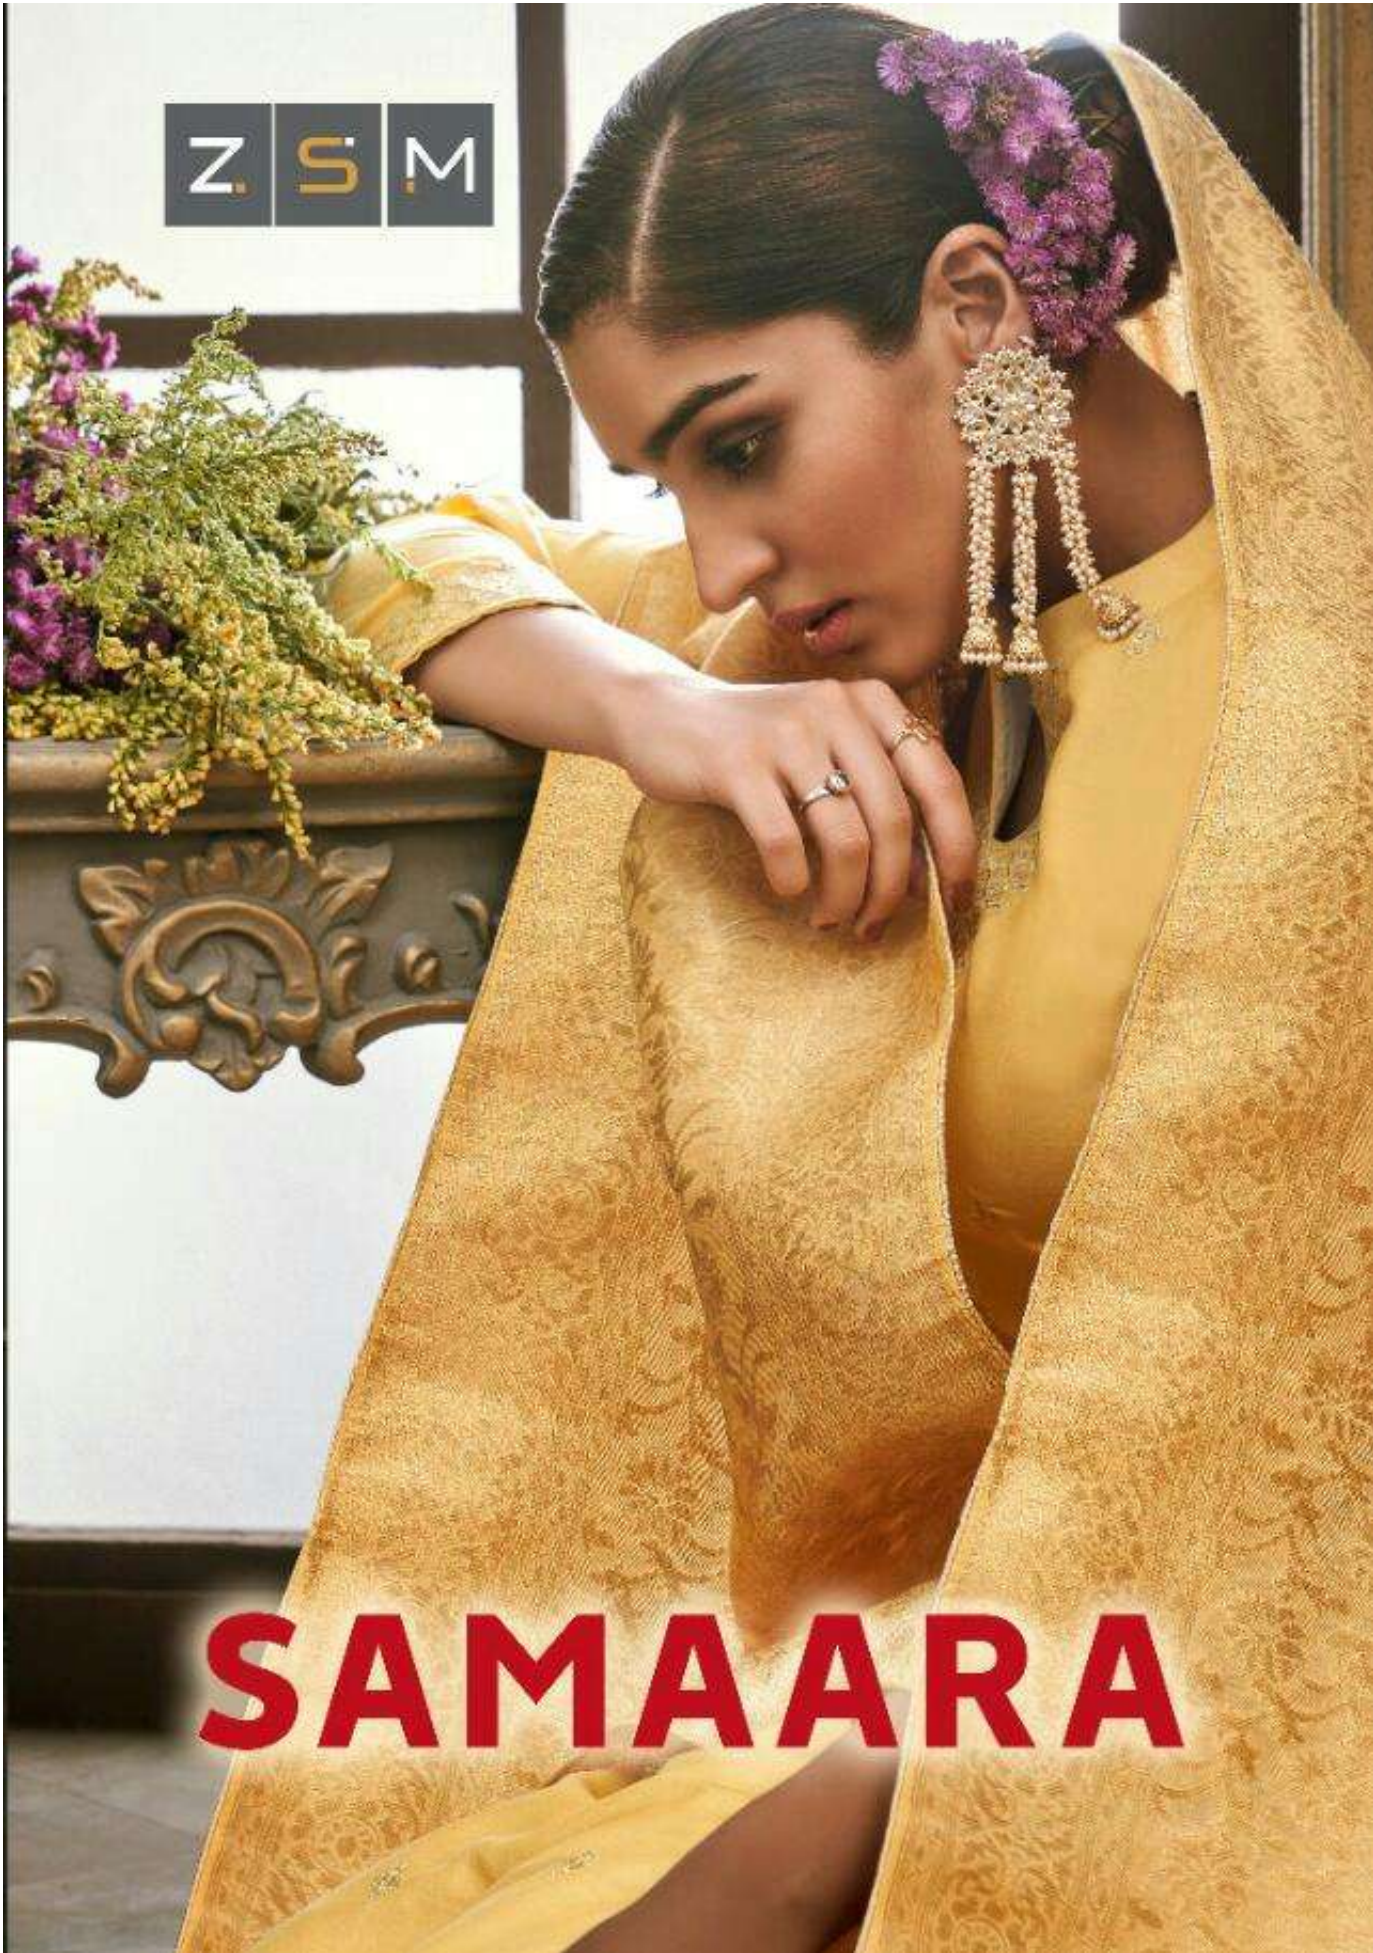

Z S M

SAMAARA

The Sparkling beauty of dress will work their magic on everything in your wardrobe.

D.NO.1001

Pure elegance with alluring local pattern on lady fabric and add glamour to your style

D.NO.1003

D.NO. 1004