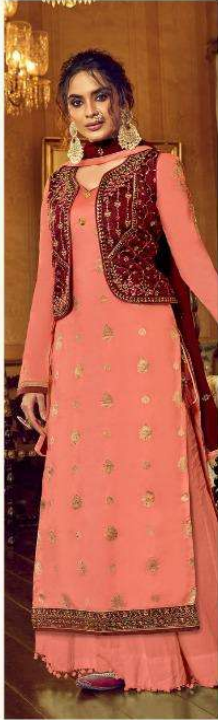

D.No.18502