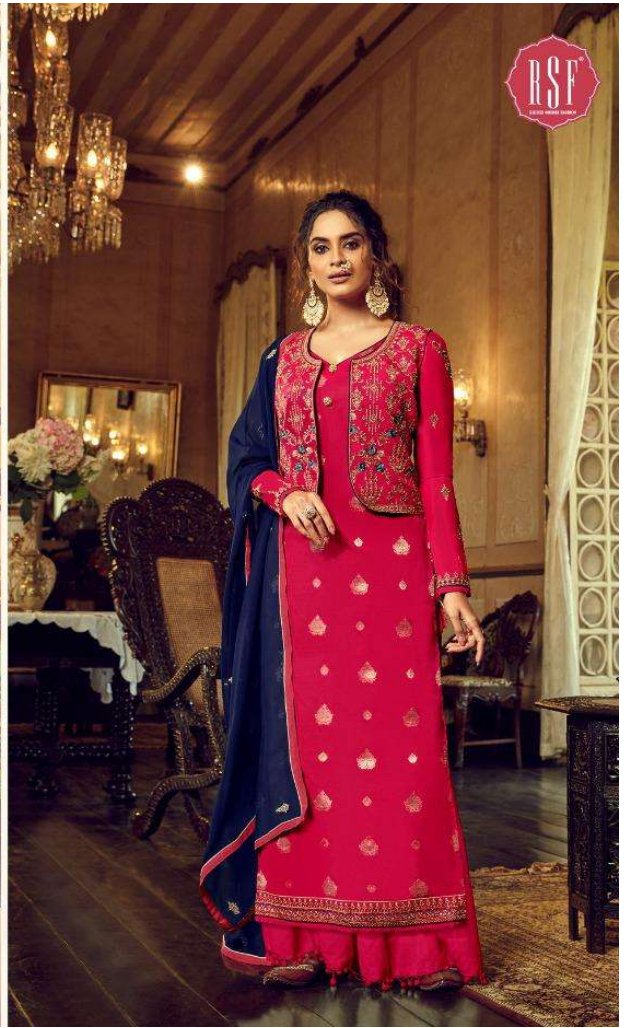

TAANI

JACKET

D.No.18501

RSF

Modern magnificence

A TOUCH OF SHIMMER AND A POOR OF GLITTER

TAANI JACKET

D.No.18501