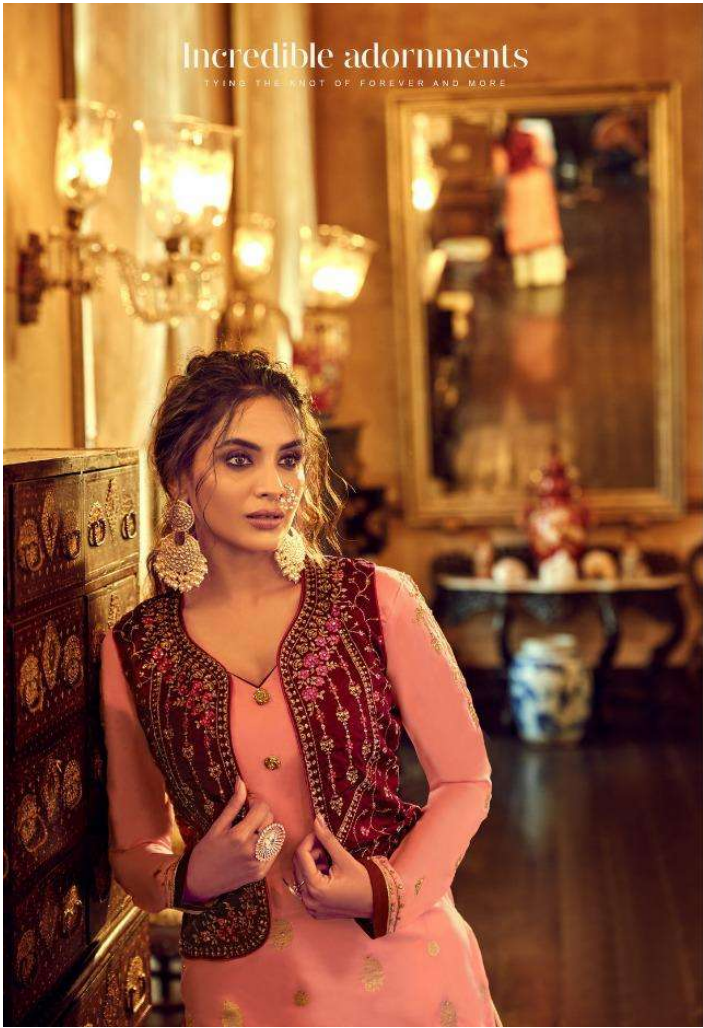

TAANI

JACKET

D.No.18501

RSF

Modern magnificence

A TOUCH OF SHIMMER AND A POOR OF GLITTER

TAANI JACKET

D.No.18501