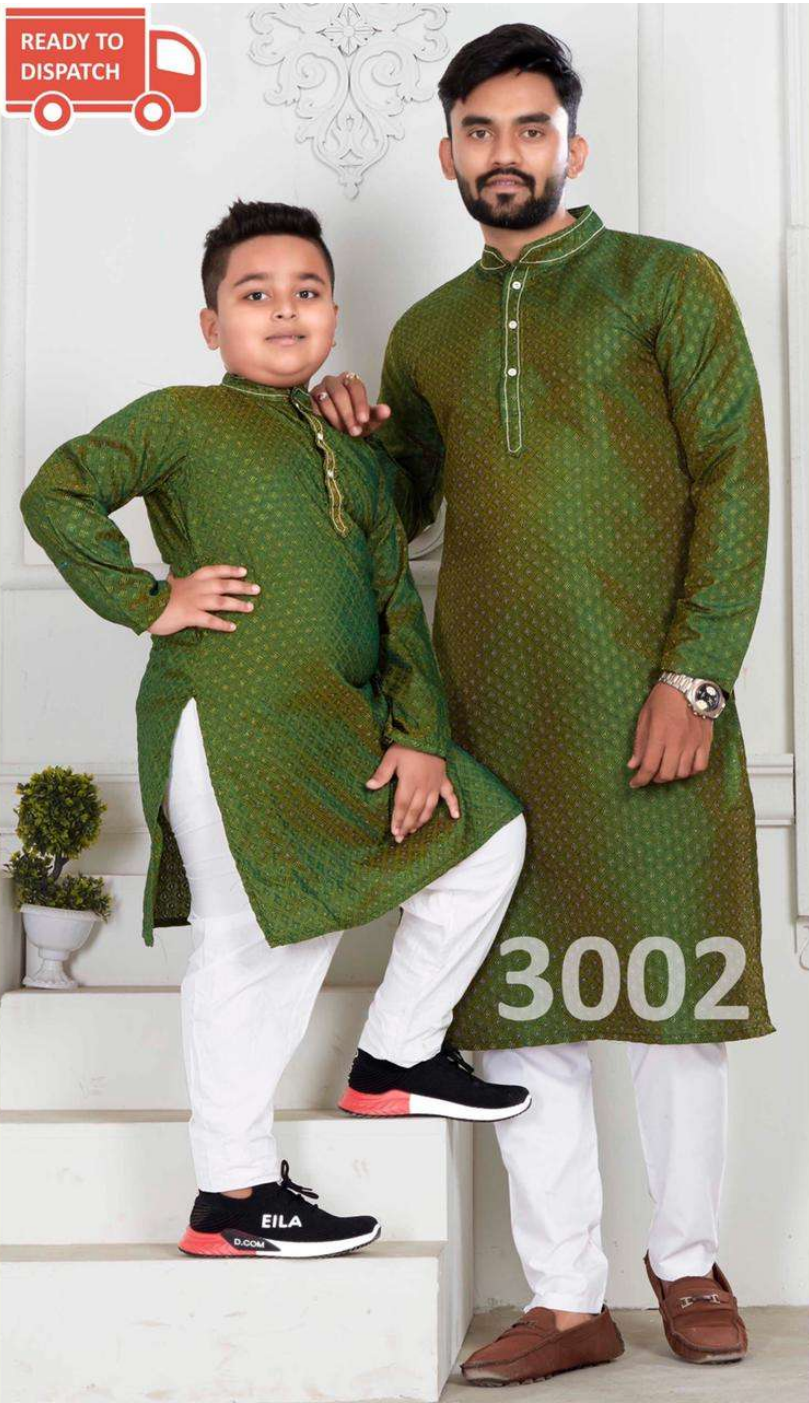

READY TO
DISPATCH

3002