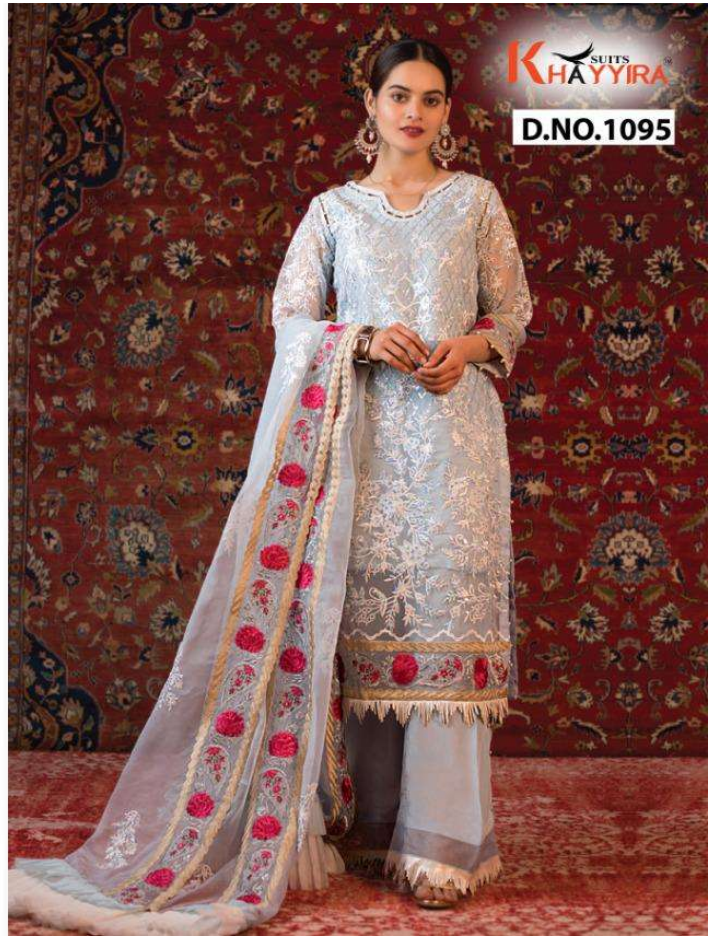

K SUITS
HAYYIRA™

ALZOHAB

VOL-2

TOP - FOX GEORGETTE HEAVY EMBROIDERED WITH READYMADE LACE
INNER- DULL SHANTOON
BOTTOM - DULL SHANTOON WITH READYMADE LACE
DUPATTA - ORGANZA HEAVY EMBROIDRED

TOP - FOX GEORGETTE HEAVY EMBROIDERED
INNER- DULL SHANTOON
BOTTOM - DULL SHANTOON WITH PATCH EMBROIDRED
DUPATTA - ORGANZA HEAVY EMBROIDRED WITH READYMADE LACE

TOP - FOX GEORGETTE HEAVY EMBROIDERED
INNER- DULL SHANTOON
BOTTOM - DULL SHANTOON WITH PATCH EMBROIDRED
DUPATTA - ORGANZA HEAVY EMBROIDRED WITH LACE

K SUITS
HAYYIRA
D.NO.1098

TOP - FOX GEORGETTE HEAVY EMBROIDERED WITH ACCESSORIES
INNER- DULL SHANTOON
BOTTOM - DULL SHANTOON WITH PATCH EMBROIDRED
DUPATTA - BUTTERFLY NET HEAVY EMBROIDRED

D.NO.1095

D.NO.1096

D.NO.1097

D.NO.1098

ALZOHAB

VOL-2

D.NO.	TOP	INNER	BOTTOM	DUPATTA	RATE
1095	FOX GEORGETTE HEAVY EMBROIDERED WITH READYMADE LACE	DULL SHANTUN	DULL SHANTUN WITH READYMADE LACE	ORGANZA HEAVY EMBROIDRED	1299/-
1096	FOX GEORGETTE HEAVY EMBROIDERED	DULL SHANTUN	DULL SHANTUN WITH PATCH EMBROIDRED	ORGANZA HEAVY EMBROIDRED WITH READYMADE LACE	1299/-
1097	FOX GEORGETTE HEAVY EMBROIDERED	DULL SHANTUN	DULL SHANTUN WITH PATCH EMBROIDRED	ORGANZA HEAVY EMBROIDRED WITH LACE	1299/-
1098	FOX GEORGETTE HEAVY EMBROIDRED WITH ACCESSORIES	DULL SHANTUN	DULL SHANTUN	BUTTERFLY NET HEAVY EMBROIDRED	1299/-