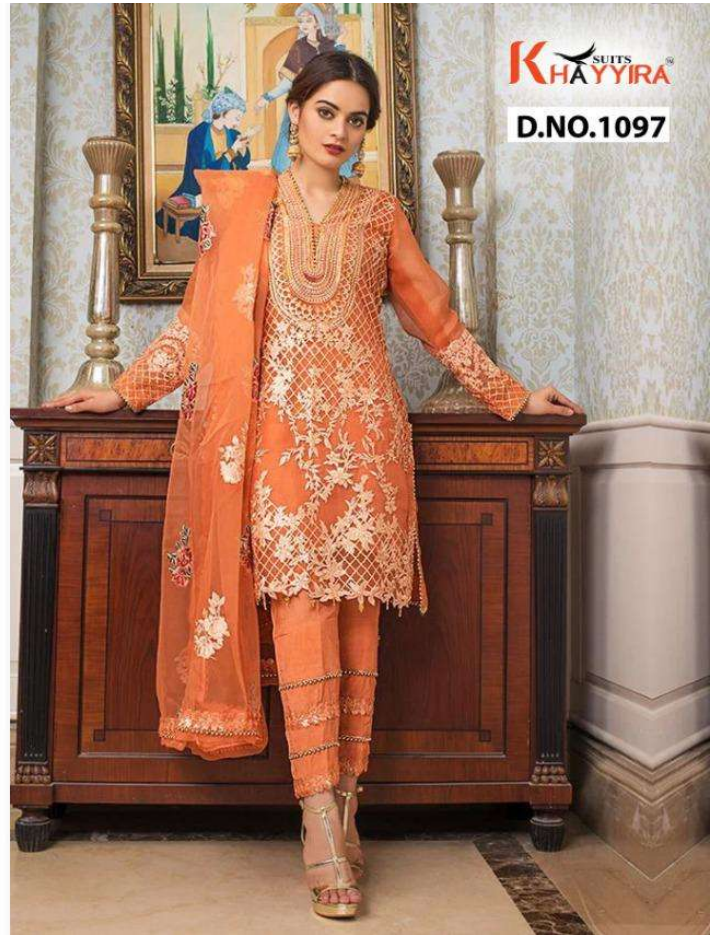

K SUITS
HAYYIRA™

ALZOHAB

VOL-2

TOP - FOX GEORGETTE HEAVY EMBROIDERED WITH READYMADE LACE
INNER- DULL SHANTOON
BOTTOM - DULL SHANTOON WITH READYMADE LACE
DUPATTA - ORGANZA HEAVY EMBROIDRED

TOP - FOX GEORGETTE HEAVY EMBROIDERED
INNER- DULL SHANTOON
BOTTOM - DULL SHANTOON WITH PATCH EMBROIDRED
DUPATTA - ORGANZA HEAVY EMBROIDRED WITH READYMADE LACE

TOP - FOX GEORGETTE HEAVY EMBROIDERED
INNER- DULL SHANTOON
BOTTOM - DULL SHANTOON WITH PATCH EMBROIDRED
DUPATTA - ORGANZA HEAVY EMBROIDRED WITH LACE

K SUITS
HAYYIRA
D.NO.1098

TOP - FOX GEORGETTE HEAVY EMBROIDERED WITH ACCESSORIES
INNER- DULL SHANTOON
BOTTOM - DULL SHANTOON WITH PATCH EMBROIDRED
DUPATTA - BUTTERFLY NET HEAVY EMBROIDRED

D.NO.1095

D.NO.1096

D.NO.1097

D.NO.1098

ALZOHAIB

VOL-2

D.NO.	TOP	INNER	BOTTOM	DUPATTA	RATE
1095	FOX GEORGETTE HEAVY EMBROIDERED WITH READYMADE LACE	DULL SHANTUN	DULL SHANTUN WITH READYMADE LACE	ORGANZA HEAVY EMBROIDRED	1299/-
1096	FOX GEORGETTE HEAVY EMBROIDERED	DULL SHANTUN	DULL SHANTUN WITH PATCH EMBROIDRED	ORGANZA HEAVY EMBROIDRED WITH READYMADE LACE	1299/-
1097	FOX GEORGETTE HEAVY EMBROIDERED	DULL SHANTUN	DULL SHANTUN WITH PATCH EMBROIDRED	ORGANZA HEAVY EMBROIDRED WITH LACE	1299/-
1098	FOX GEORGETTE HEAVY EMBROIDRED WITH ACCESSORIES	DULL SHANTUN	DULL SHANTUN	BUTTERFLY NET HEAVY EMBROIDRED	1299/-