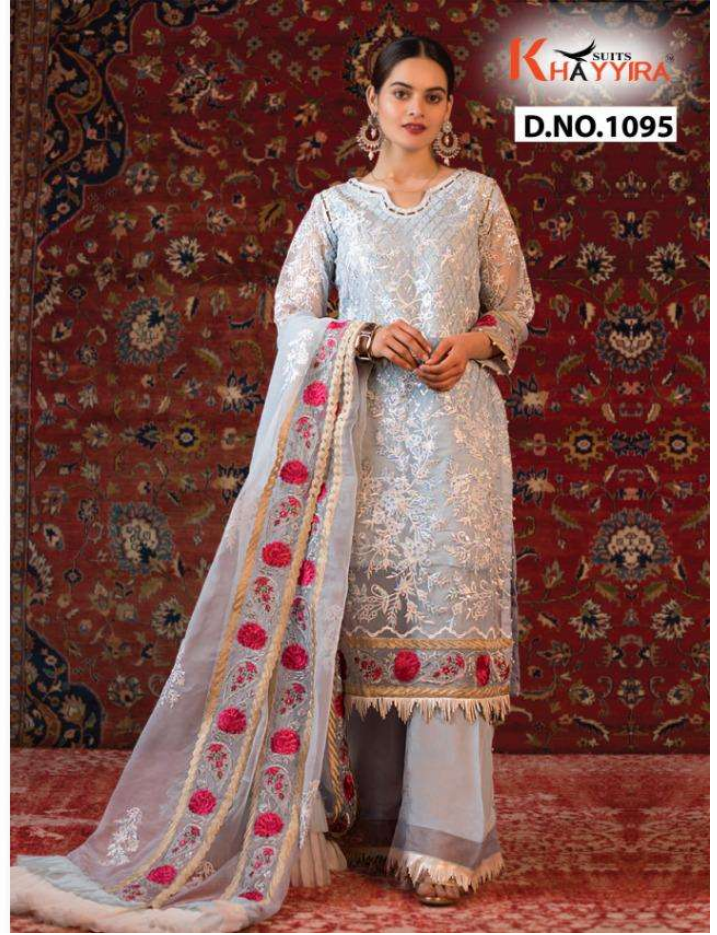

K SUITS
HAYYIRA™

ALZOHAB

VOL-2

TOP - FOX GEORGETTE HEAVY EMBROIDERED WITH READYMADE LACE
INNER- DULL SHANTOON
BOTTOM - DULL SHANTOON WITH READYMADE LACE
DUPATTA - ORGANZA HEAVY EMBROIDRED

TOP - FOX GEORGETTE HEAVY EMBROIDERED
INNER- DULL SHANTOON
BOTTOM - DULL SHANTOON WITH PATCH EMBROIDRED
DUPATTA - ORGANZA HEAVY EMBROIDRED WITH READYMADE LACE

TOP - FOX GEORGETTE HEAVY EMBROIDERED
INNER- DULL SHANTOON
BOTTOM - DULL SHANTOON WITH PATCH EMBROIDRED
DUPATTA - ORGANZA HEAVY EMBROIDRED WITH LACE

K SUITS
HAYYIRA
D.NO.1098

TOP - FOX GEORGETTE HEAVY EMBROIDERED WITH ACCESSORIES
INNER- DULL SHANTOON
BOTTOM - DULL SHANTOON WITH PATCH EMBROIDRED
DUPATTA - BUTTERFLY NET HEAVY EMBROIDRED

D.NO.1095

D.NO.1096

D.NO.1097

D.NO.1098

ALZOHAIB

VOL-2

D.NO.	TOP	INNER	BOTTOM	DUPATTA	RATE
1095	FOX GEORGETTE HEAVY EMBROIDERED WITH READYMADE LACE	DULL SHANTUN	DULL SHANTUN WITH READYMADE LACE	ORGANZA HEAVY EMBROIDRED	1299/-
1096	FOX GEORGETTE HEAVY EMBROIDERED	DULL SHANTUN	DULL SHANTUN WITH PATCH EMBROIDRED	ORGANZA HEAVY EMBROIDRED WITH READYMADE LACE	1299/-
1097	FOX GEORGETTE HEAVY EMBROIDERED	DULL SHANTUN	DULL SHANTUN WITH PATCH EMBROIDRED	ORGANZA HEAVY EMBROIDRED WITH LACE	1299/-
1098	FOX GEORGETTE HEAVY EMBROIDRED WITH ACCESSORIES	DULL SHANTUN	DULL SHANTUN	BUTTERFLY NET HEAVY EMBROIDRED	1299/-