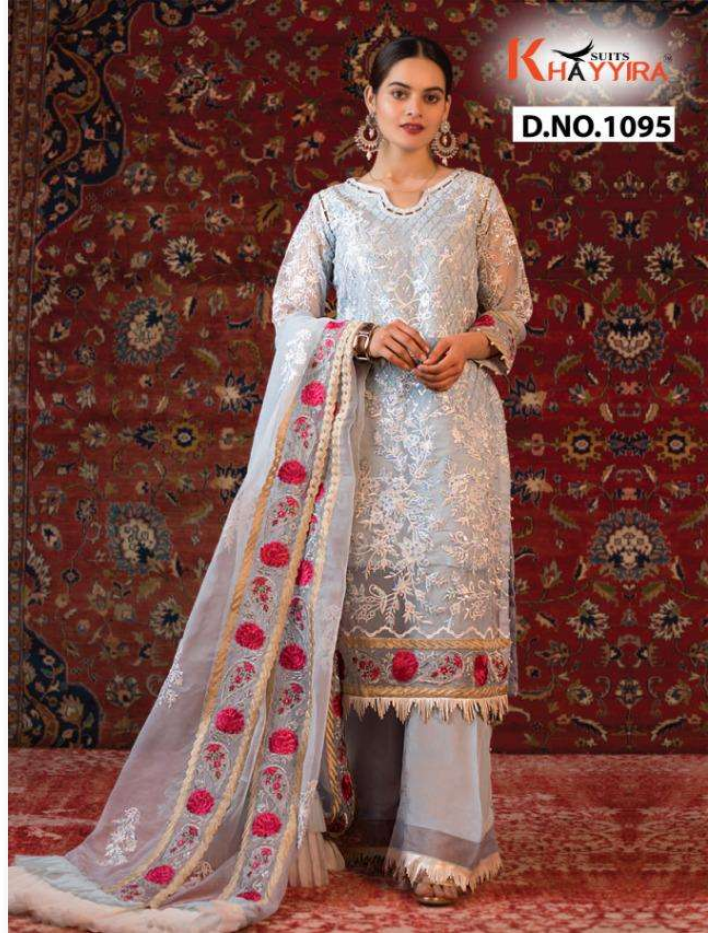

K SUITS
HAYYIRA™

ALZOHAB

VOL-2

TOP - FOX GEORGETTE HEAVY EMBROIDERED WITH READYMADE LACE
INNER- DULL SHANTOON
BOTTOM - DULL SHANTOON WITH READYMADE LACE
DUPATTA - ORGANZA HEAVY EMBROIDRED

TOP - FOX GEORGETTE HEAVY EMBROIDERED
INNER- DULL SHANTOON
BOTTOM - DULL SHANTOON WITH PATCH EMBROIDRED
DUPATTA - ORGANZA HEAVY EMBROIDRED WITH READYMADE LACE

TOP - FOX GEORGETTE HEAVY EMBROIDERED
INNER- DULL SHANTOON
BOTTOM - DULL SHANTOON WITH PATCH EMBROIDRED
DUPATTA - ORGANZA HEAVY EMBROIDRED WITH LACE

K SUITS
HAYYIRA
D.NO.1098

TOP - FOX GEORGETTE HEAVY EMBROIDERED WITH ACCESSORIES
INNER- DULL SHANTOON
BOTTOM - DULL SHANTOON WITH PATCH EMBROIDRED
DUPATTA - BUTTERFLY NET HEAVY EMBROIDRED

D.NO.1095

D.NO.1096

D.NO.1097

D.NO.1098

ALZOHAIB

VOL-2

D.NO.	TOP	INNER	BOTTOM	DUPATTA	RATE
1095	FOX GEORGETTE HEAVY EMBROIDERED WITH READYMADE LACE	DULL SHANTUN	DULL SHANTUN WITH READYMADE LACE	ORGANZA HEAVY EMBROIDRED	1299/-
1096	FOX GEORGETTE HEAVY EMBROIDERED	DULL SHANTUN	DULL SHANTUN WITH PATCH EMBROIDRED	ORGANZA HEAVY EMBROIDRED WITH READYMADE LACE	1299/-
1097	FOX GEORGETTE HEAVY EMBROIDERED	DULL SHANTUN	DULL SHANTUN WITH PATCH EMBROIDRED	ORGANZA HEAVY EMBROIDRED WITH LACE	1299/-
1098	FOX GEORGETTE HEAVY EMBROIDRED WITH ACCESSORIES	DULL SHANTUN	DULL SHANTUN	BUTTERFLY NET HEAVY EMBROIDRED	1299/-