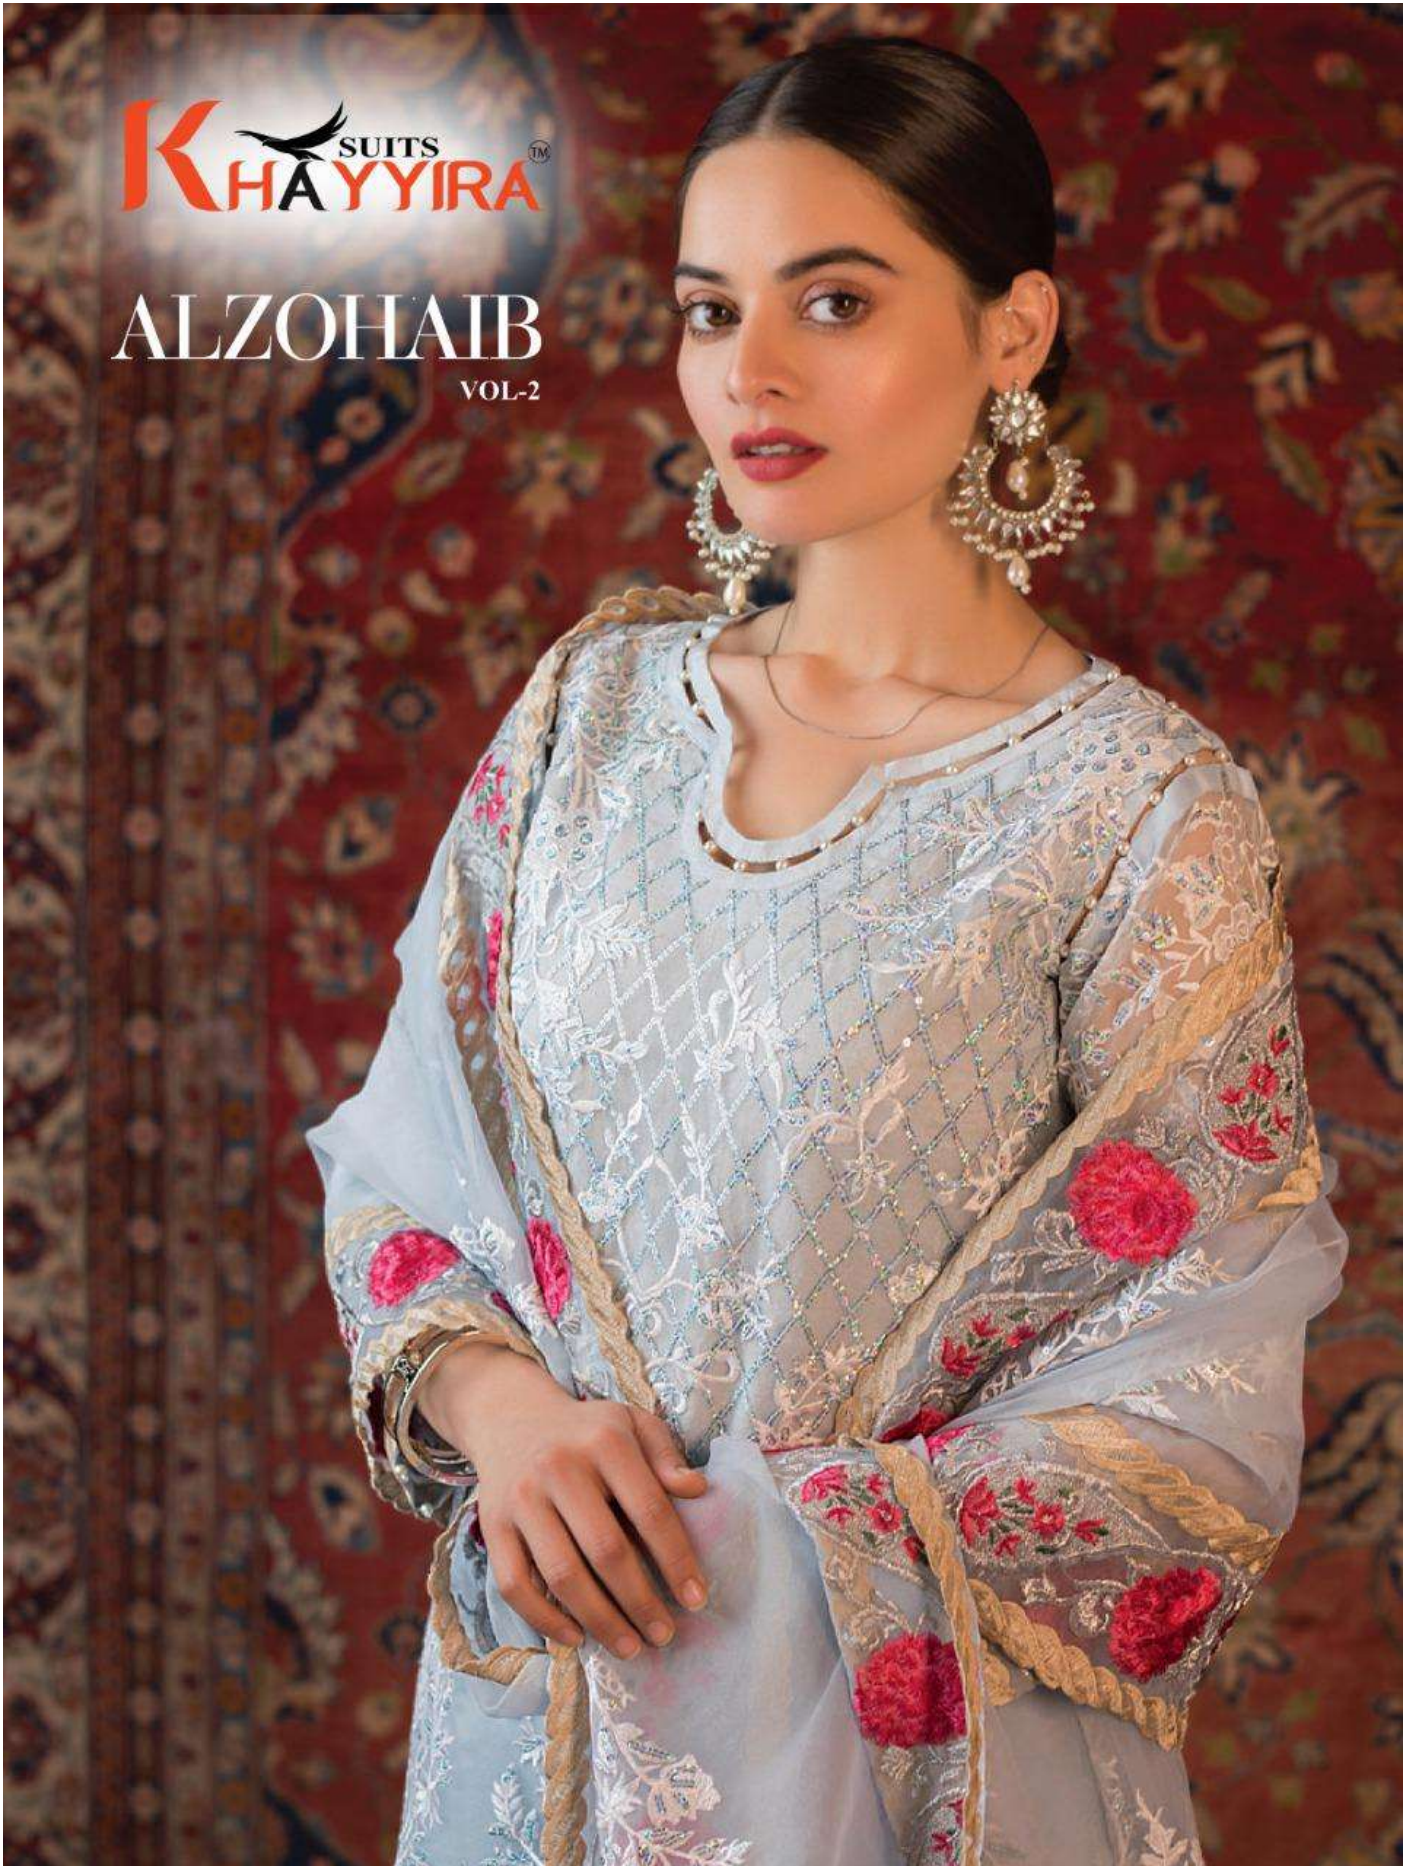

K SUITS
HAYYIRA™

ALZOHAB

VOL-2

TOP - FOX GEORGETTE HEAVY EMBROIDERED WITH READYMADE LACE
INNER- DULL SHANTOON
BOTTOM - DULL SHANTOON WITH READYMADE LACE
DUPATTA - ORGANZA HEAVY EMBROIDRED

TOP - FOX GEORGETTE HEAVY EMBROIDERED
INNER- DULL SHANTOON
BOTTOM - DULL SHANTOON WITH PATCH EMBROIDRED
DUPATTA - ORGANZA HEAVY EMBROIDRED WITH READYMADE LACE

TOP - FOX GEORGETTE HEAVY EMBROIDERED
INNER- DULL SHANTOON
BOTTOM - DULL SHANTOON WITH PATCH EMBROIDRED
DUPATTA - ORGANZA HEAVY EMBROIDRED WITH LACE

K SUITS
HAYYIRA
D.NO.1098

TOP - FOX GEORGETTE HEAVY EMBROIDERED WITH ACCESSORIES
INNER- DULL SHANTOON
BOTTOM - DULL SHANTOON WITH PATCH EMBROIDRED
DUPATTA - BUTTERFLY NET HEAVY EMBROIDRED