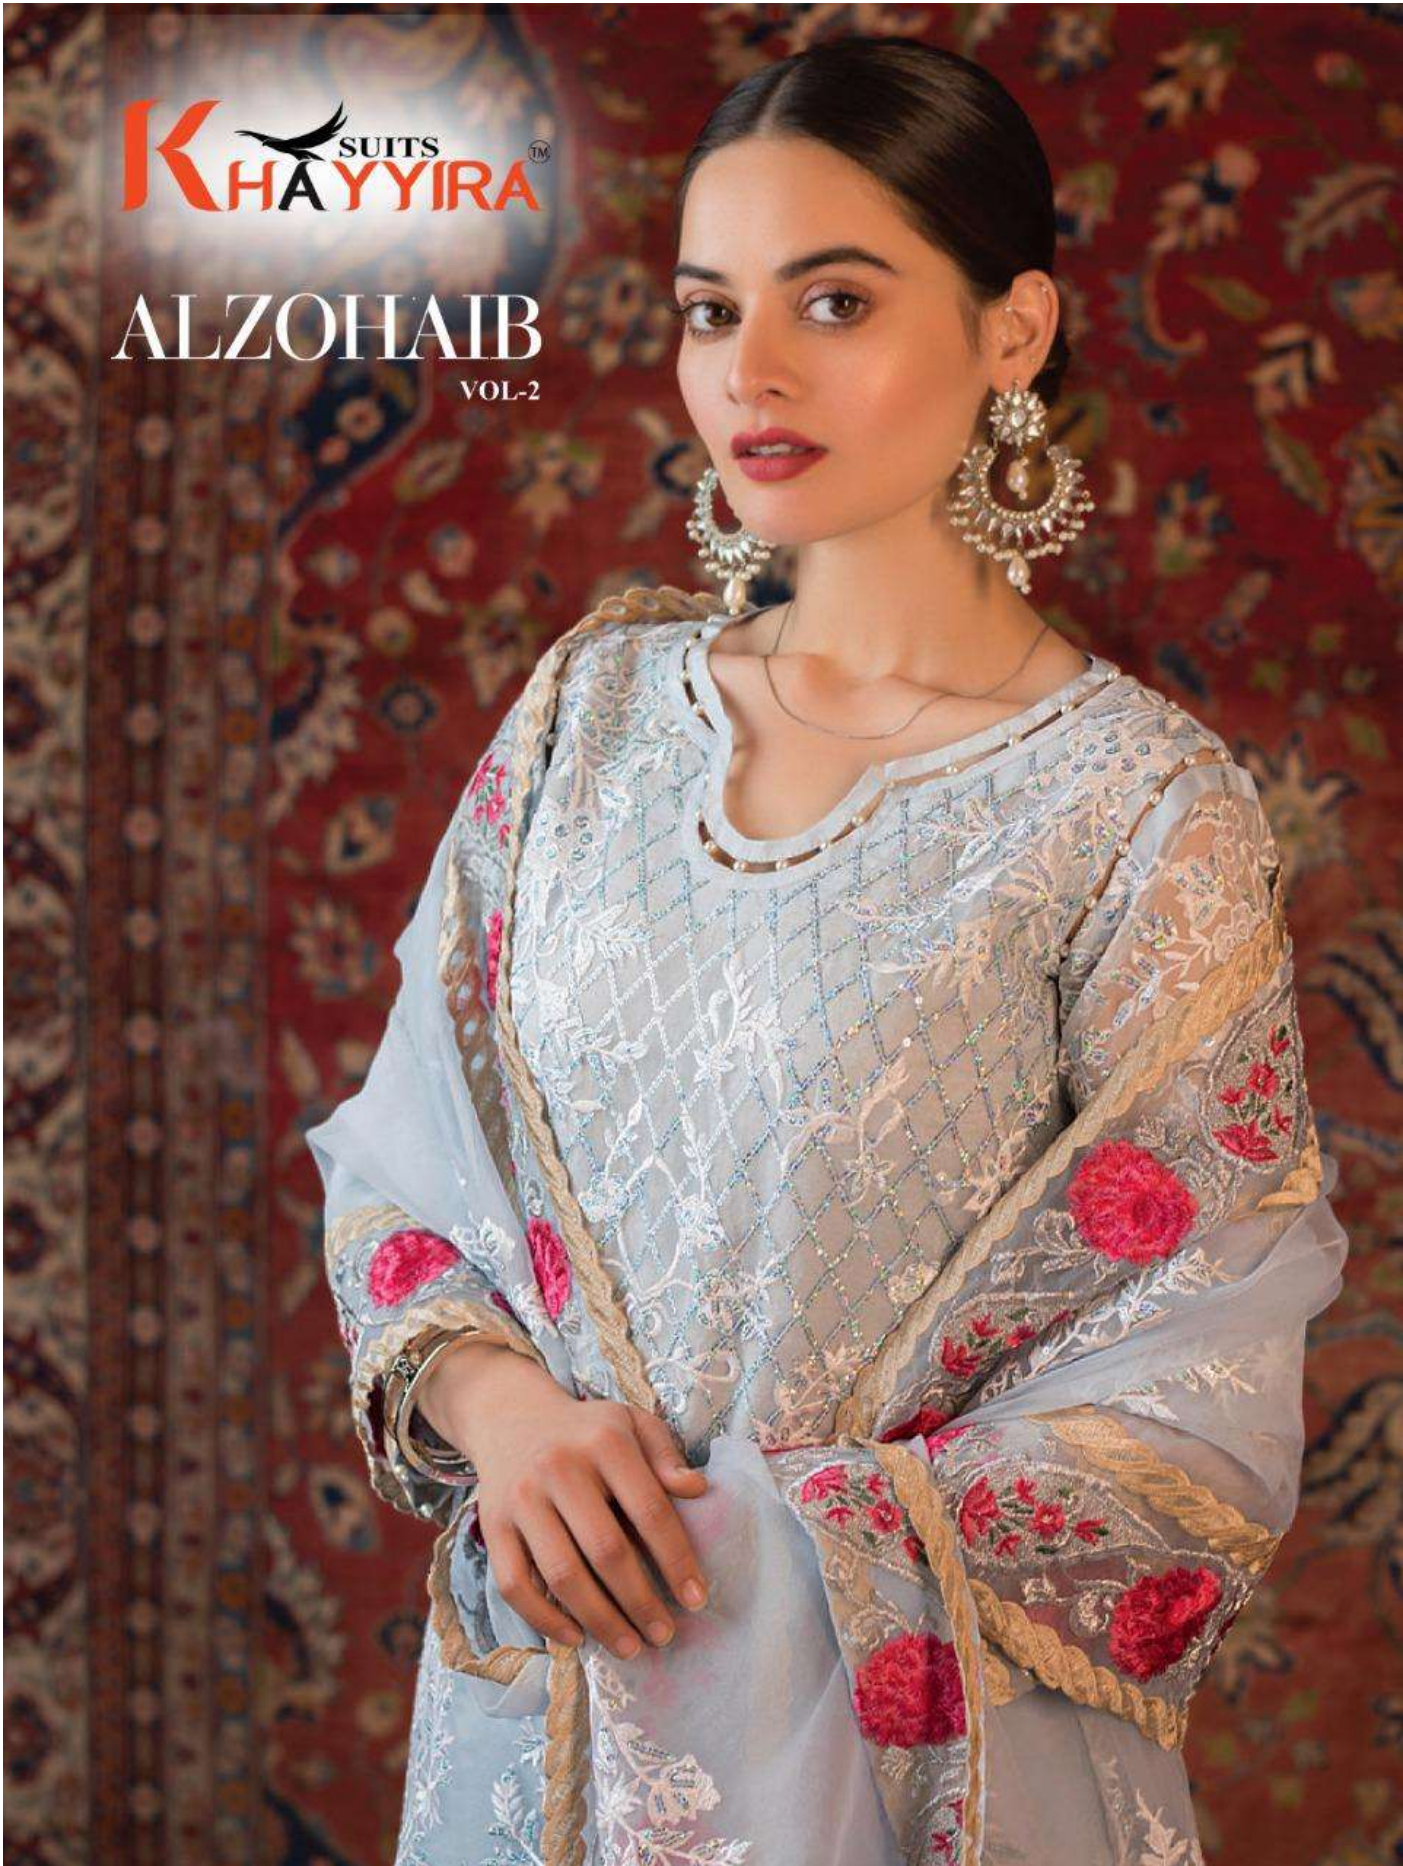

**K** SUITS  
**HAYYIRA**™

**ALZOHAB**

VOL-2

TOP - FOX GEORGETTE HEAVY EMBROIDERED WITH READYMADE LACE  
INNER- DULL SHANTOON  
BOTTOM - DULL SHANTOON WITH READYMADE LACE  
DUPATTA - ORGANZA HEAVY EMBROIDRED

TOP - FOX GEORGETTE HEAVY EMBROIDERED  
INNER- DULL SHANTOON  
BOTTOM - DULL SHANTOON WITH PATCH EMBROIDRED  
DUPATTA - ORGANZA HEAVY EMBROIDRED WITH READYMADE LACE

TOP - FOX GEORGETTE HEAVY EMBROIDERED  
INNER- DULL SHANTOON  
BOTTOM - DULL SHANTOON WITH PATCH EMBROIDRED  
DUPATTA - ORGANZA HEAVY EMBROIDRED WITH LACE

**K** SUITS  
**HAYYIRA**  
D.NO.1098

TOP - FOX GEORGETTE HEAVY EMBROIDERED WITH ACCESSORIES  
INNER- DULL SHANTOON  
BOTTOM - DULL SHANTOON WITH PATCH EMBROIDRED  
DUPATTA - BUTTERFLY NET HEAVY EMBROIDRED