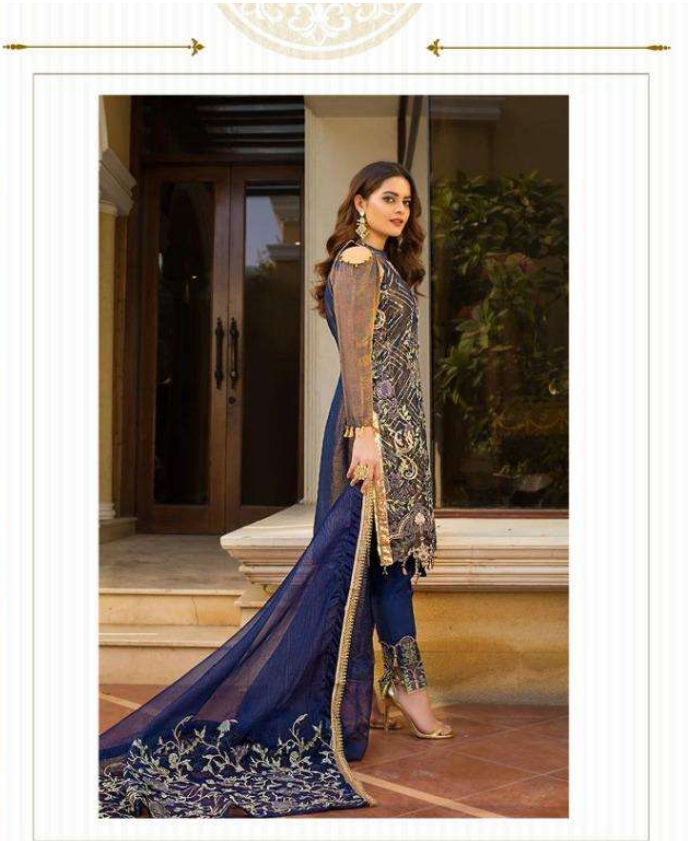

K SUITS
HAYYIRA™

ALZOHAB

VOL-2

TOP - FOX GEORGETTE HEAVY EMBROIDERED WITH READYMADE LACE
INNER- DULL SHANTOON
BOTTOM - DULL SHANTOON WITH READYMADE LACE
DUPATTA - ORGANZA HEAVY EMBROIDRED

TOP - FOX GEORGETTE HEAVY EMBROIDERED
INNER- DULL SHANTOON
BOTTOM - DULL SHANTOON WITH PATCH EMBROIDRED
DUPATTA - ORGANZA HEAVY EMBROIDRED WITH READYMADE LACE

TOP - FOX GEORGETTE HEAVY EMBROIDERED
INNER- DULL SHANTOON
BOTTOM - DULL SHANTOON WITH PATCH EMBROIDRED
DUPATTA - ORGANZA HEAVY EMBROIDRED WITH LACE

K SUITS
HAYYIRA
D.NO.1098

TOP - FOX GEORGETTE HEAVY EMBROIDERED WITH ACCESSORIES
INNER- DULL SHANTOON
BOTTOM - DULL SHANTOON WITH PATCH EMBROIDRED
DUPATTA - BUTTERFLY NET HEAVY EMBROIDRED