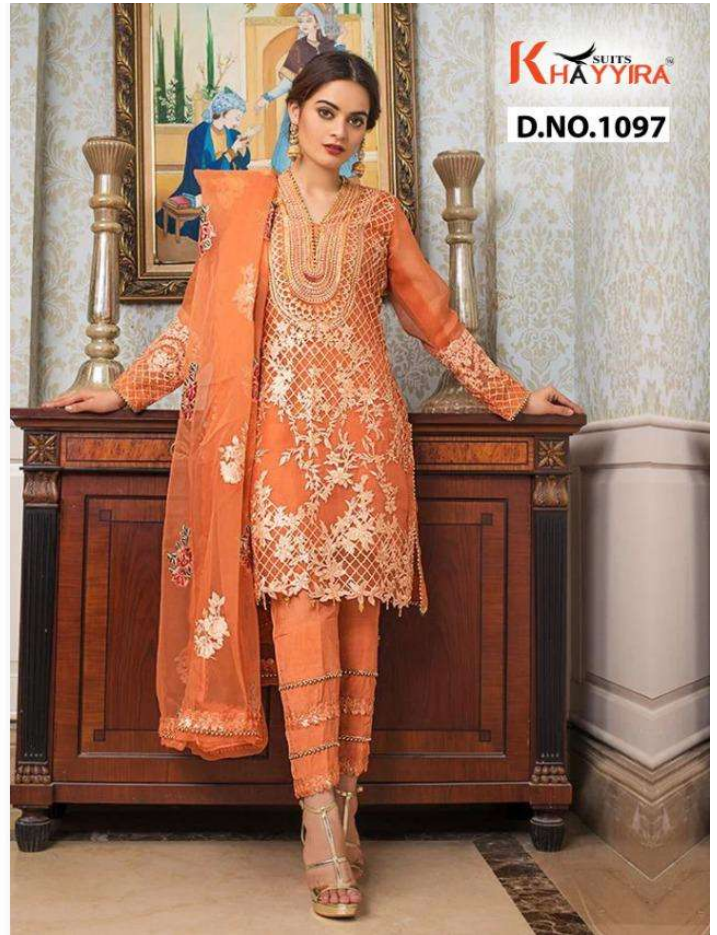

**K** SUITS  
**HAYYIRA**™

**ALZOHAB**

VOL-2

TOP - FOX GEORGETTE HEAVY EMBROIDERED WITH READYMADE LACE  
INNER- DULL SHANTOON  
BOTTOM - DULL SHANTOON WITH READYMADE LACE  
DUPATTA - ORGANZA HEAVY EMBROIDRED

TOP - FOX GEORGETTE HEAVY EMBROIDERED  
INNER- DULL SHANTOON  
BOTTOM - DULL SHANTOON WITH PATCH EMBROIDRED  
DUPATTA - ORGANZA HEAVY EMBROIDRED WITH READYMADE LACE

TOP - FOX GEORGETTE HEAVY EMBROIDERED  
INNER- DULL SHANTOON  
BOTTOM - DULL SHANTOON WITH PATCH EMBROIDRED  
DUPATTA - ORGANZA HEAVY EMBROIDRED WITH LACE

**K** SUITS  
**HAYYIRA**  
D.NO.1098

TOP - FOX GEORGETTE HEAVY EMBROIDERED WITH ACCESSORIES  
INNER- DULL SHANTOON  
BOTTOM - DULL SHANTOON WITH PATCH EMBROIDRED  
DUPATTA - BUTTERFLY NET HEAVY EMBROIDRED