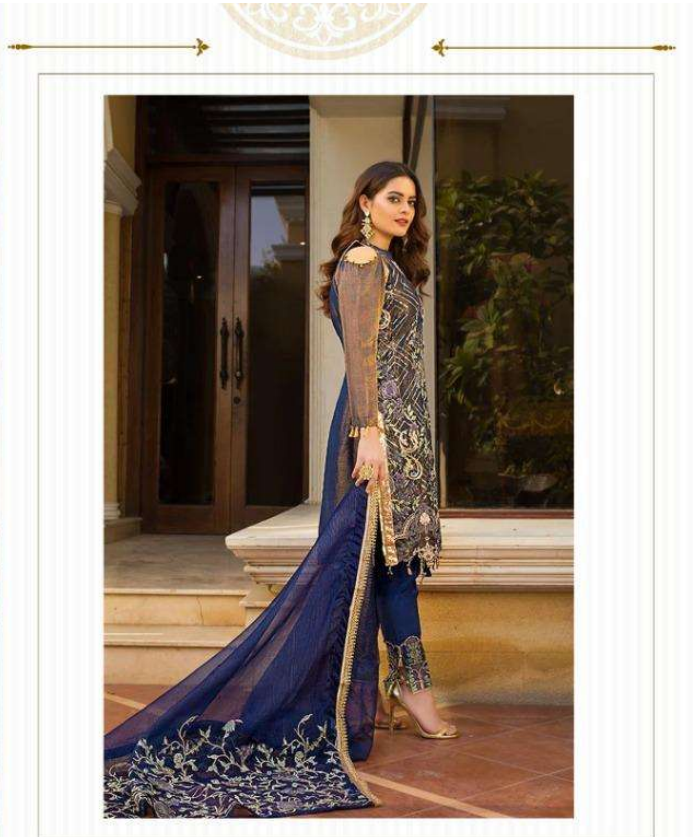

K SUITS
HAYYIRA™

ALZOHAB

VOL-2

TOP - FOX GEORGETTE HEAVY EMBROIDERED WITH READYMADE LACE
INNER- DULL SHANTOON
BOTTOM - DULL SHANTOON WITH READYMADE LACE
DUPATTA - ORGANZA HEAVY EMBROIDRED

TOP - FOX GEORGETTE HEAVY EMBROIDERED
INNER- DULL SHANTOON
BOTTOM - DULL SHANTOON WITH PATCH EMBROIDRED
DUPATTA - ORGANZA HEAVY EMBROIDRED WITH READYMADE LACE

TOP - FOX GEORGETTE HEAVY EMBROIDERED
INNER- DULL SHANTOON
BOTTOM - DULL SHANTOON WITH PATCH EMBROIDRED
DUPATTA - ORGANZA HEAVY EMBROIDRED WITH LACE

K SUITS
HAYYIRA
D.NO.1098

TOP - FOX GEORGETTE HEAVY EMBROIDERED WITH ACCESSORIES
INNER- DULL SHANTOON
BOTTOM - DULL SHANTOON WITH PATCH EMBROIDRED
DUPATTA - BUTTERFLY NET HEAVY EMBROIDRED

D.NO.1095

D.NO.1096

D.NO.1097

D.NO.1098

ALZOHAIB

VOL-2

D.NO.	TOP	INNER	BOTTOM	DUPATTA	RATE
1095	FOX GEORGETTE HEAVY EMBROIDERED WITH READYMADE LACE	DULL SHANTUN	DULL SHANTUN WITH READYMADE LACE	ORGANZA HEAVY EMBROIDRED	1299/-
1096	FOX GEORGETTE HEAVY EMBROIDERED	DULL SHANTUN	DULL SHANTUN WITH PATCH EMBROIDRED	ORGANZA HEAVY EMBROIDRED WITH READYMADE LACE	1299/-
1097	FOX GEORGETTE HEAVY EMBROIDERED	DULL SHANTUN	DULL SHANTUN WITH PATCH EMBROIDRED	ORGANZA HEAVY EMBROIDRED WITH LACE	1299/-
1098	FOX GEORGETTE HEAVY EMBROIDRED WITH ACCESSORIES	DULL SHANTUN	DULL SHANTUN	BUTTERFLY NET HEAVY EMBROIDRED	1299/-