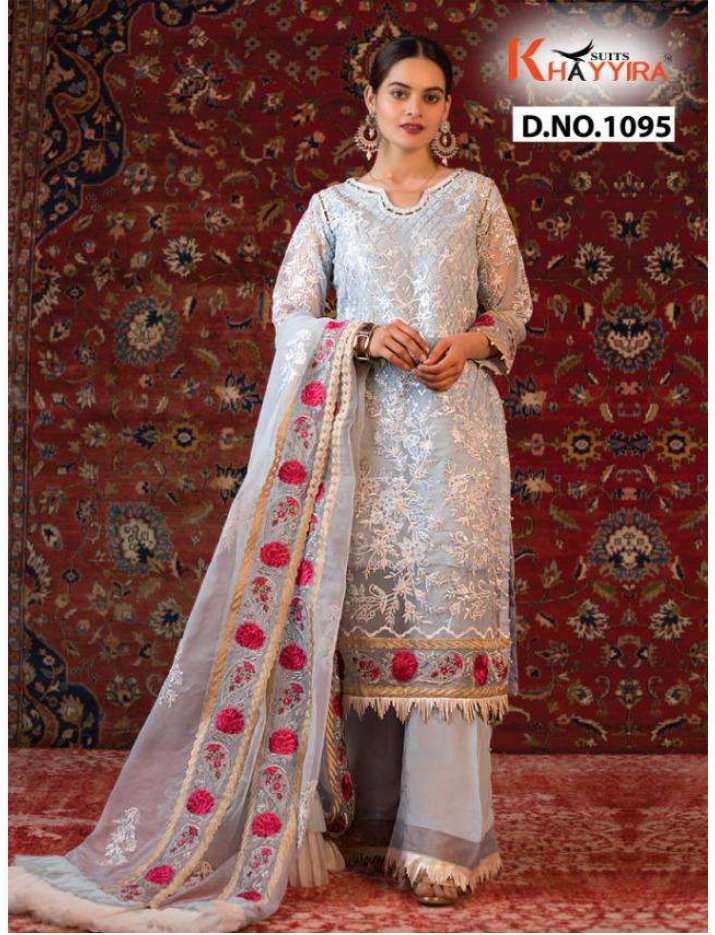

**K** SUITS  
**HAYYIRA**™

**ALZOHAB**

VOL-2

TOP - FOX GEORGETTE HEAVY EMBROIDERED WITH READYMADE LACE  
INNER- DULL SHANTOON  
BOTTOM - DULL SHANTOON WITH READYMADE LACE  
DUPATTA - ORGANZA HEAVY EMBROIDRED

TOP - FOX GEORGETTE HEAVY EMBROIDERED  
INNER- DULL SHANTOON  
BOTTOM - DULL SHANTOON WITH PATCH EMBROIDRED  
DUPATTA - ORGANZA HEAVY EMBROIDRED WITH READYMADE LACE

TOP - FOX GEORGETTE HEAVY EMBROIDERED  
INNER- DULL SHANTOON  
BOTTOM - DULL SHANTOON WITH PATCH EMBROIDRED  
DUPATTA - ORGANZA HEAVY EMBROIDRED WITH LACE

**K** SUITS  
**HAYYIRA**  
D.NO.1098

TOP - FOX GEORGETTE HEAVY EMBROIDERED WITH ACCESSORIES  
INNER- DULL SHANTOON  
BOTTOM - DULL SHANTOON WITH PATCH EMBROIDRED  
DUPATTA - BUTTERFLY NET HEAVY EMBROIDRED