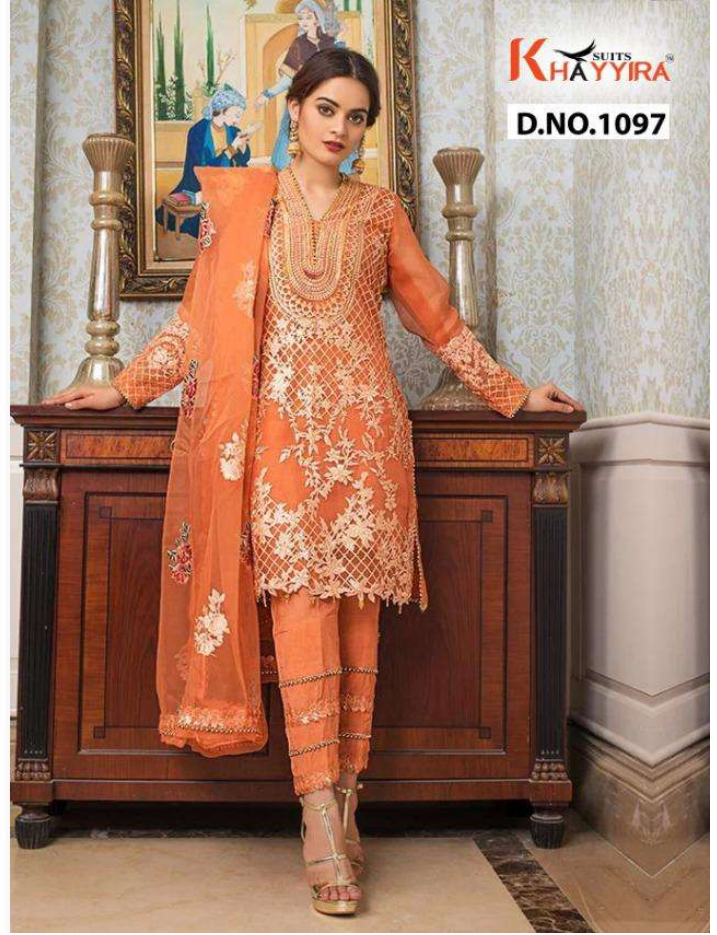

K SUITS
HAYYIRA™

ALZOHAB

VOL-2

TOP - FOX GEORGETTE HEAVY EMBROIDERED WITH READYMADE LACE
INNER- DULL SHANTOON
BOTTOM - DULL SHANTOON WITH READYMADE LACE
DUPATTA - ORGANZA HEAVY EMBROIDRED

TOP - FOX GEORGETTE HEAVY EMBROIDERED
INNER- DULL SHANTOON
BOTTOM - DULL SHANTOON WITH PATCH EMBROIDRED
DUPATTA - ORGANZA HEAVY EMBROIDRED WITH READYMADE LACE

TOP - FOX GEORGETTE HEAVY EMBROIDERED
INNER- DULL SHANTOON
BOTTOM - DULL SHANTOON WITH PATCH EMBROIDRED
DUPATTA - ORGANZA HEAVY EMBROIDRED WITH LACE

K SUITS
HAYYIRA
D.NO.1098

TOP - FOX GEORGETTE HEAVY EMBROIDERED WITH ACCESSORIES
INNER- DULL SHANTOON
BOTTOM - DULL SHANTOON WITH PATCH EMBROIDRED
DUPATTA - BUTTERFLY NET HEAVY EMBROIDRED

D.NO.1095

D.NO.1096

D.NO.1097

D.NO.1098

ALZOHAB

VOL-2

D.NO.	TOP	INNER	BOTTOM	DUPATTA	RATE
1095	FOX GEORGETTE HEAVY EMBROIDERED WITH READYMADE LACE	DULL SHANTUN	DULL SHANTUN WITH READYMADE LACE	ORGANZA HEAVY EMBROIDRED	1299/-
1096	FOX GEORGETTE HEAVY EMBROIDERED	DULL SHANTUN	DULL SHANTUN WITH PATCH EMBROIDRED	ORGANZA HEAVY EMBROIDRED WITH READYMADE LACE	1299/-
1097	FOX GEORGETTE HEAVY EMBROIDERED	DULL SHANTUN	DULL SHANTUN WITH PATCH EMBROIDRED	ORGANZA HEAVY EMBROIDRED WITH LACE	1299/-
1098	FOX GEORGETTE HEAVY EMBROIDRED WITH ACCESSORIES	DULL SHANTUN	DULL SHANTUN	BUTTERFLY NET HEAVY EMBROIDRED	1299/-