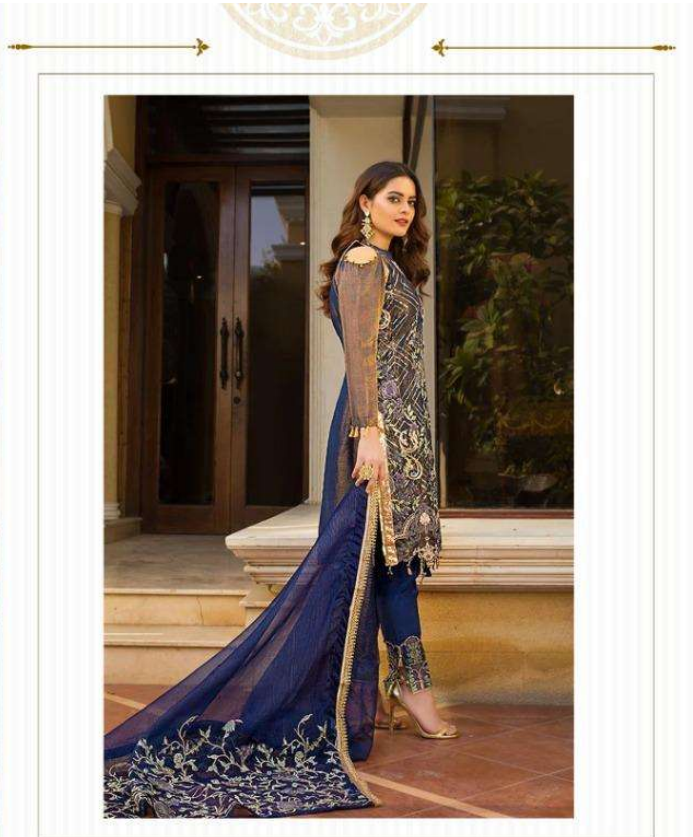

**K** SUITS  
**HAYYIRA**™

**ALZOHAB**

VOL-2

TOP - FOX GEORGETTE HEAVY EMBROIDERED WITH READYMADE LACE  
INNER- DULL SHANTOON  
BOTTOM - DULL SHANTOON WITH READYMADE LACE  
DUPATTA - ORGANZA HEAVY EMBROIDRED

TOP - FOX GEORGETTE HEAVY EMBROIDERED  
INNER- DULL SHANTOON  
BOTTOM - DULL SHANTOON WITH PATCH EMBROIDRED  
DUPATTA - ORGANZA HEAVY EMBROIDRED WITH READYMADE LACE

TOP - FOX GEORGETTE HEAVY EMBROIDERED  
INNER- DULL SHANTOON  
BOTTOM - DULL SHANTOON WITH PATCH EMBROIDRED  
DUPATTA - ORGANZA HEAVY EMBROIDRED WITH LACE

**K** SUITS  
**HAYYIRA**  
D.NO.1098

TOP - FOX GEORGETTE HEAVY EMBROIDERED WITH ACCESSORIES  
INNER- DULL SHANTOON  
BOTTOM - DULL SHANTOON WITH PATCH EMBROIDRED  
DUPATTA - BUTTERFLY NET HEAVY EMBROIDRED