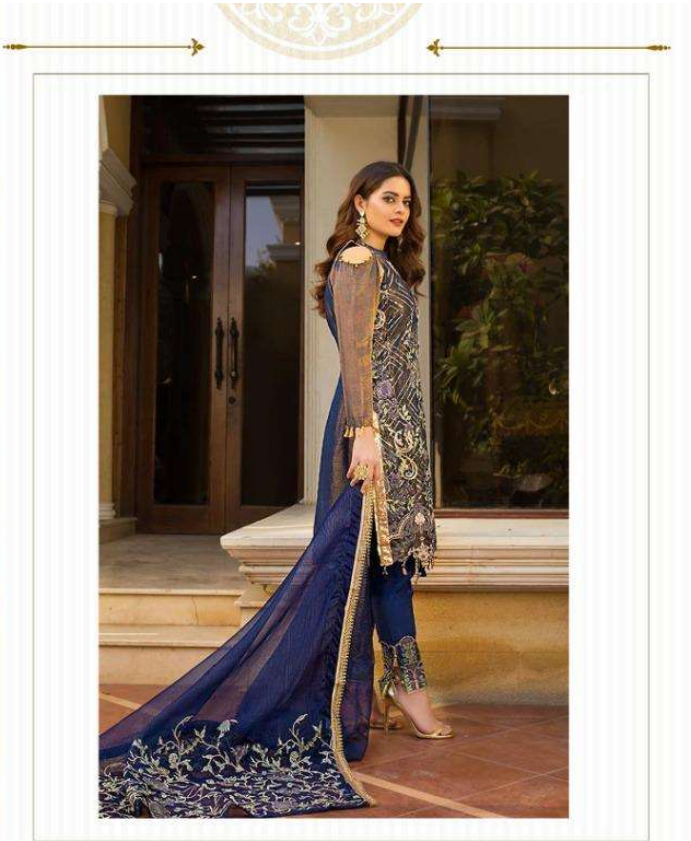

K SUITS
HAYYIRA™

ALZOHAB

VOL-2

TOP - FOX GEORGETTE HEAVY EMBROIDERED WITH READYMADE LACE
INNER- DULL SHANTOON
BOTTOM - DULL SHANTOON WITH READYMADE LACE
DUPATTA - ORGANZA HEAVY EMBROIDRED

TOP - FOX GEORGETTE HEAVY EMBROIDERED
INNER- DULL SHANTOON
BOTTOM - DULL SHANTOON WITH PATCH EMBROIDRED
DUPATTA - ORGANZA HEAVY EMBROIDRED WITH READYMADE LACE

TOP - FOX GEORGETTE HEAVY EMBROIDERED
INNER- DULL SHANTOON
BOTTOM - DULL SHANTOON WITH PATCH EMBROIDRED
DUPATTA - ORGANZA HEAVY EMBROIDRED WITH LACE

K SUITS
HAYYIRA
D.NO.1098

TOP - FOX GEORGETTE HEAVY EMBROIDERED WITH ACCESSORIES
INNER- DULL SHANTOON
BOTTOM - DULL SHANTOON WITH PATCH EMBROIDRED
DUPATTA - BUTTERFLY NET HEAVY EMBROIDRED

D.NO.1095

D.NO.1096

D.NO.1097

D.NO.1098

ALZOHAB

VOL-2

D.NO.	TOP	INNER	BOTTOM	DUPATTA	RATE
1095	FOX GEORGETTE HEAVY EMBROIDERED WITH READYMADE LACE	DULL SHANTUN	DULL SHANTUN WITH READYMADE LACE	ORGANZA HEAVY EMBROIDRED	1299/-
1096	FOX GEORGETTE HEAVY EMBROIDERED	DULL SHANTUN	DULL SHANTUN WITH PATCH EMBROIDRED	ORGANZA HEAVY EMBROIDRED WITH READYMADE LACE	1299/-
1097	FOX GEORGETTE HEAVY EMBROIDERED	DULL SHANTUN	DULL SHANTUN WITH PATCH EMBROIDRED	ORGANZA HEAVY EMBROIDRED WITH LACE	1299/-
1098	FOX GEORGETTE HEAVY EMBROIDRED WITH ACCESSORIES	DULL SHANTUN	DULL SHANTUN	BUTTERFLY NET HEAVY EMBROIDRED	1299/-