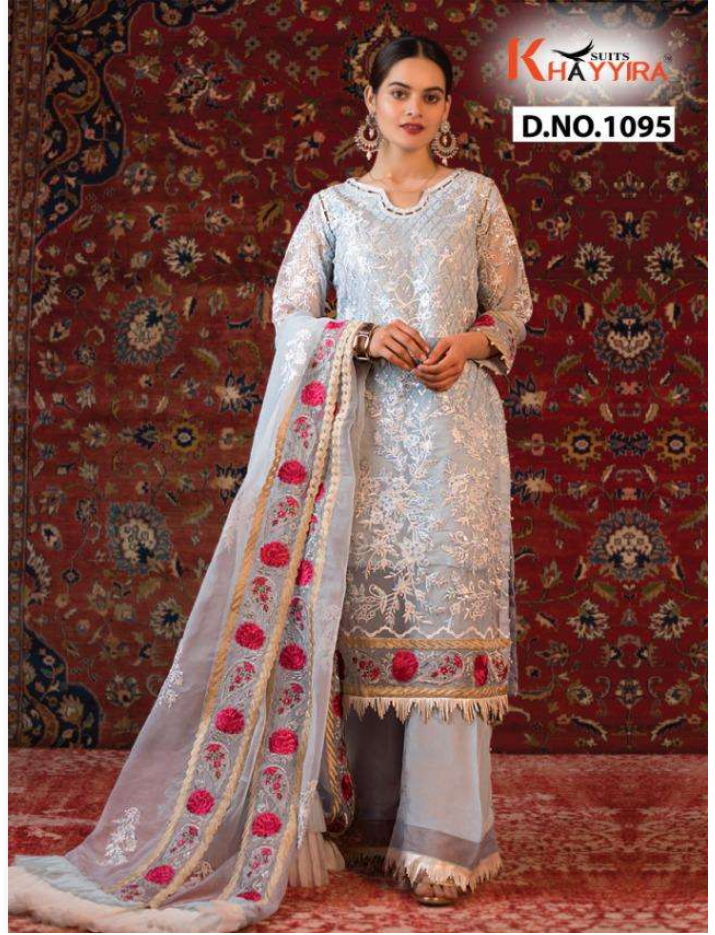

K SUITS
HAYYIRA™

ALZOHAB

VOL-2

TOP - FOX GEORGETTE HEAVY EMBROIDERED WITH READYMADE LACE
INNER- DULL SHANTOON
BOTTOM - DULL SHANTOON WITH READYMADE LACE
DUPATTA - ORGANZA HEAVY EMBROIDRED

TOP - FOX GEORGETTE HEAVY EMBROIDERED
INNER- DULL SHANTOON
BOTTOM - DULL SHANTOON WITH PATCH EMBROIDRED
DUPATTA - ORGANZA HEAVY EMBROIDRED WITH READYMADE LACE

TOP - FOX GEORGETTE HEAVY EMBROIDERED
INNER- DULL SHANTOON
BOTTOM - DULL SHANTOON WITH PATCH EMBROIDRED
DUPATTA - ORGANZA HEAVY EMBROIDRED WITH LACE

K SUITS
HAYYIRA
D.NO.1098

TOP - FOX GEORGETTE HEAVY EMBROIDERED WITH ACCESSORIES
INNER- DULL SHANTOON
BOTTOM - DULL SHANTOON WITH PATCH EMBROIDRED
DUPATTA - BUTTERFLY NET HEAVY EMBROIDRED

D.NO.1095

D.NO.1096

D.NO.1097

D.NO.1098

ALZOHAIIB

VOL-2

D.NO.	TOP	INNER	BOTTOM	DUPATTA	RATE
1095	FOX GEORGETTE HEAVY EMBROIDERED WITH READYMADE LACE	DULL SHANTUN	DULL SHANTUN WITH READYMADE LACE	ORGANZA HEAVY EMBROIDRED	1299/-
1096	FOX GEORGETTE HEAVY EMBROIDERED	DULL SHANTUN	DULL SHANTUN WITH PATCH EMBROIDRED	ORGANZA HEAVY EMBROIDRED WITH READYMADE LACE	1299/-
1097	FOX GEORGETTE HEAVY EMBROIDERED	DULL SHANTUN	DULL SHANTUN WITH PATCH EMBROIDRED	ORGANZA HEAVY EMBROIDRED WITH LACE	1299/-
1098	FOX GEORGETTE HEAVY EMBROIDRED WITH ACCESSORIES	DULL SHANTUN	DULL SHANTUN	BUTTERFLY NET HEAVY EMBROIDRED	1299/-