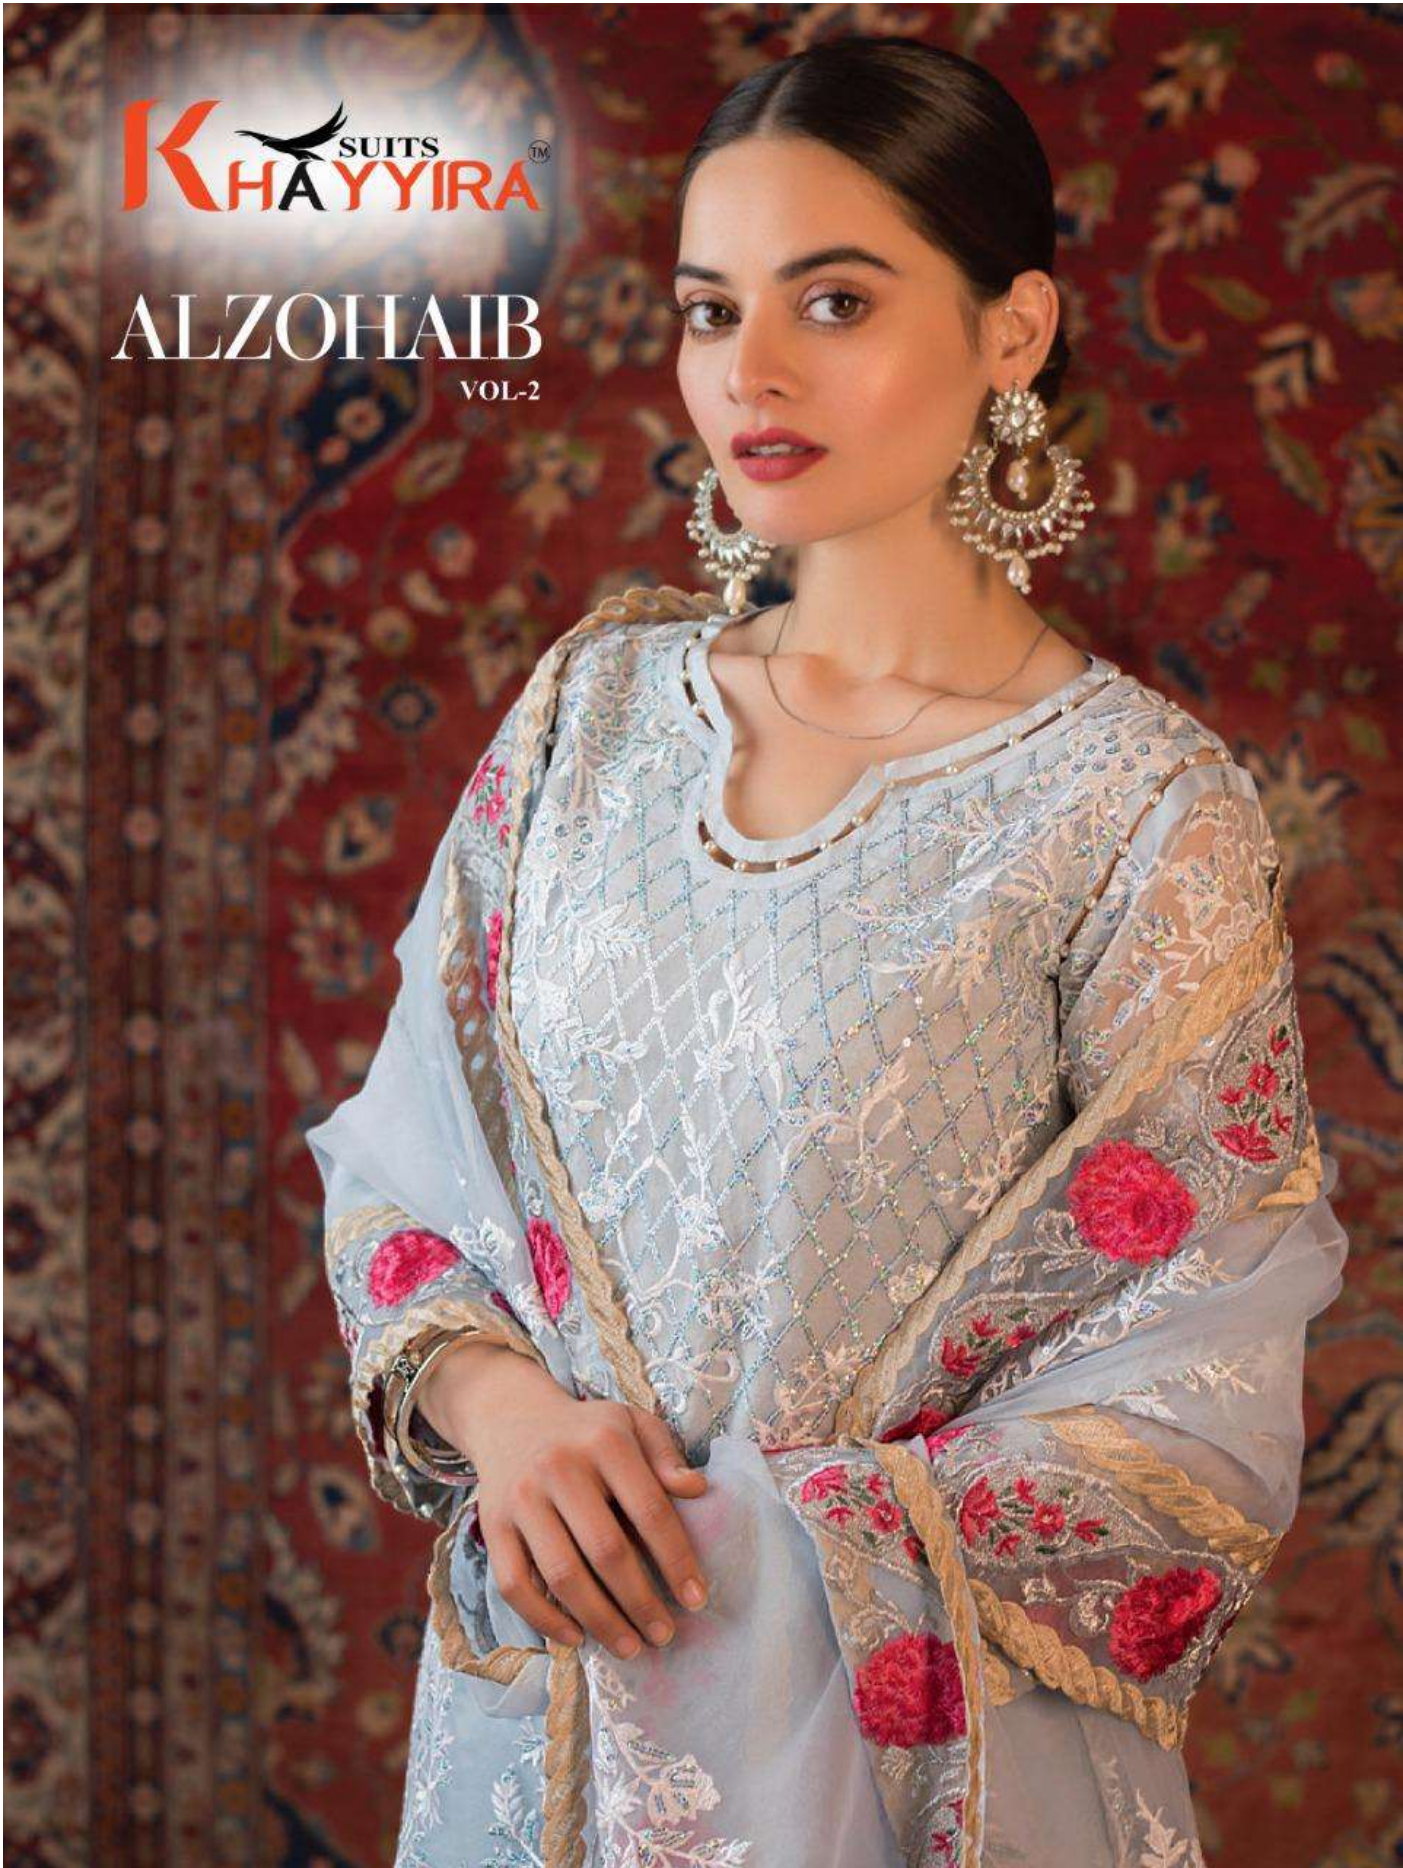

K SUITS
HAYYIRA™

ALZOHAB

VOL-2

TOP - FOX GEORGETTE HEAVY EMBROIDERED WITH READYMADE LACE
INNER- DULL SHANTOON
BOTTOM - DULL SHANTOON WITH READYMADE LACE
DUPATTA - ORGANZA HEAVY EMBROIDRED

TOP - FOX GEORGETTE HEAVY EMBROIDERED
INNER- DULL SHANTOON
BOTTOM - DULL SHANTOON WITH PATCH EMBROIDRED
DUPATTA - ORGANZA HEAVY EMBROIDRED WITH READYMADE LACE

TOP - FOX GEORGETTE HEAVY EMBROIDERED
INNER- DULL SHANTOON
BOTTOM - DULL SHANTOON WITH PATCH EMBROIDRED
DUPATTA - ORGANZA HEAVY EMBROIDRED WITH LACE

K SUITS
HAYYIRA
D.NO.1098

TOP - FOX GEORGETTE HEAVY EMBROIDERED WITH ACCESSORIES
INNER- DULL SHANTOON
BOTTOM - DULL SHANTOON WITH PATCH EMBROIDRED
DUPATTA - BUTTERFLY NET HEAVY EMBROIDRED

D.NO.1095

D.NO.1096

D.NO.1097

D.NO.1098

ALZOHAIB

VOL-2

D.NO.	TOP	INNER	BOTTOM	DUPATTA	RATE
1095	FOX GEORGETTE HEAVY EMBROIDERED WITH READYMADE LACE	DULL SHANTUN	DULL SHANTUN WITH READYMADE LACE	ORGANZA HEAVY EMBROIDRED	1299/-
1096	FOX GEORGETTE HEAVY EMBROIDERED	DULL SHANTUN	DULL SHANTUN WITH PATCH EMBROIDRED	ORGANZA HEAVY EMBROIDRED WITH READYMADE LACE	1299/-
1097	FOX GEORGETTE HEAVY EMBROIDERED	DULL SHANTUN	DULL SHANTUN WITH PATCH EMBROIDRED	ORGANZA HEAVY EMBROIDRED WITH LACE	1299/-
1098	FOX GEORGETTE HEAVY EMBROIDRED WITH ACCESSORIES	DULL SHANTUN	DULL SHANTUN	BUTTERFLY NET HEAVY EMBROIDRED	1299/-