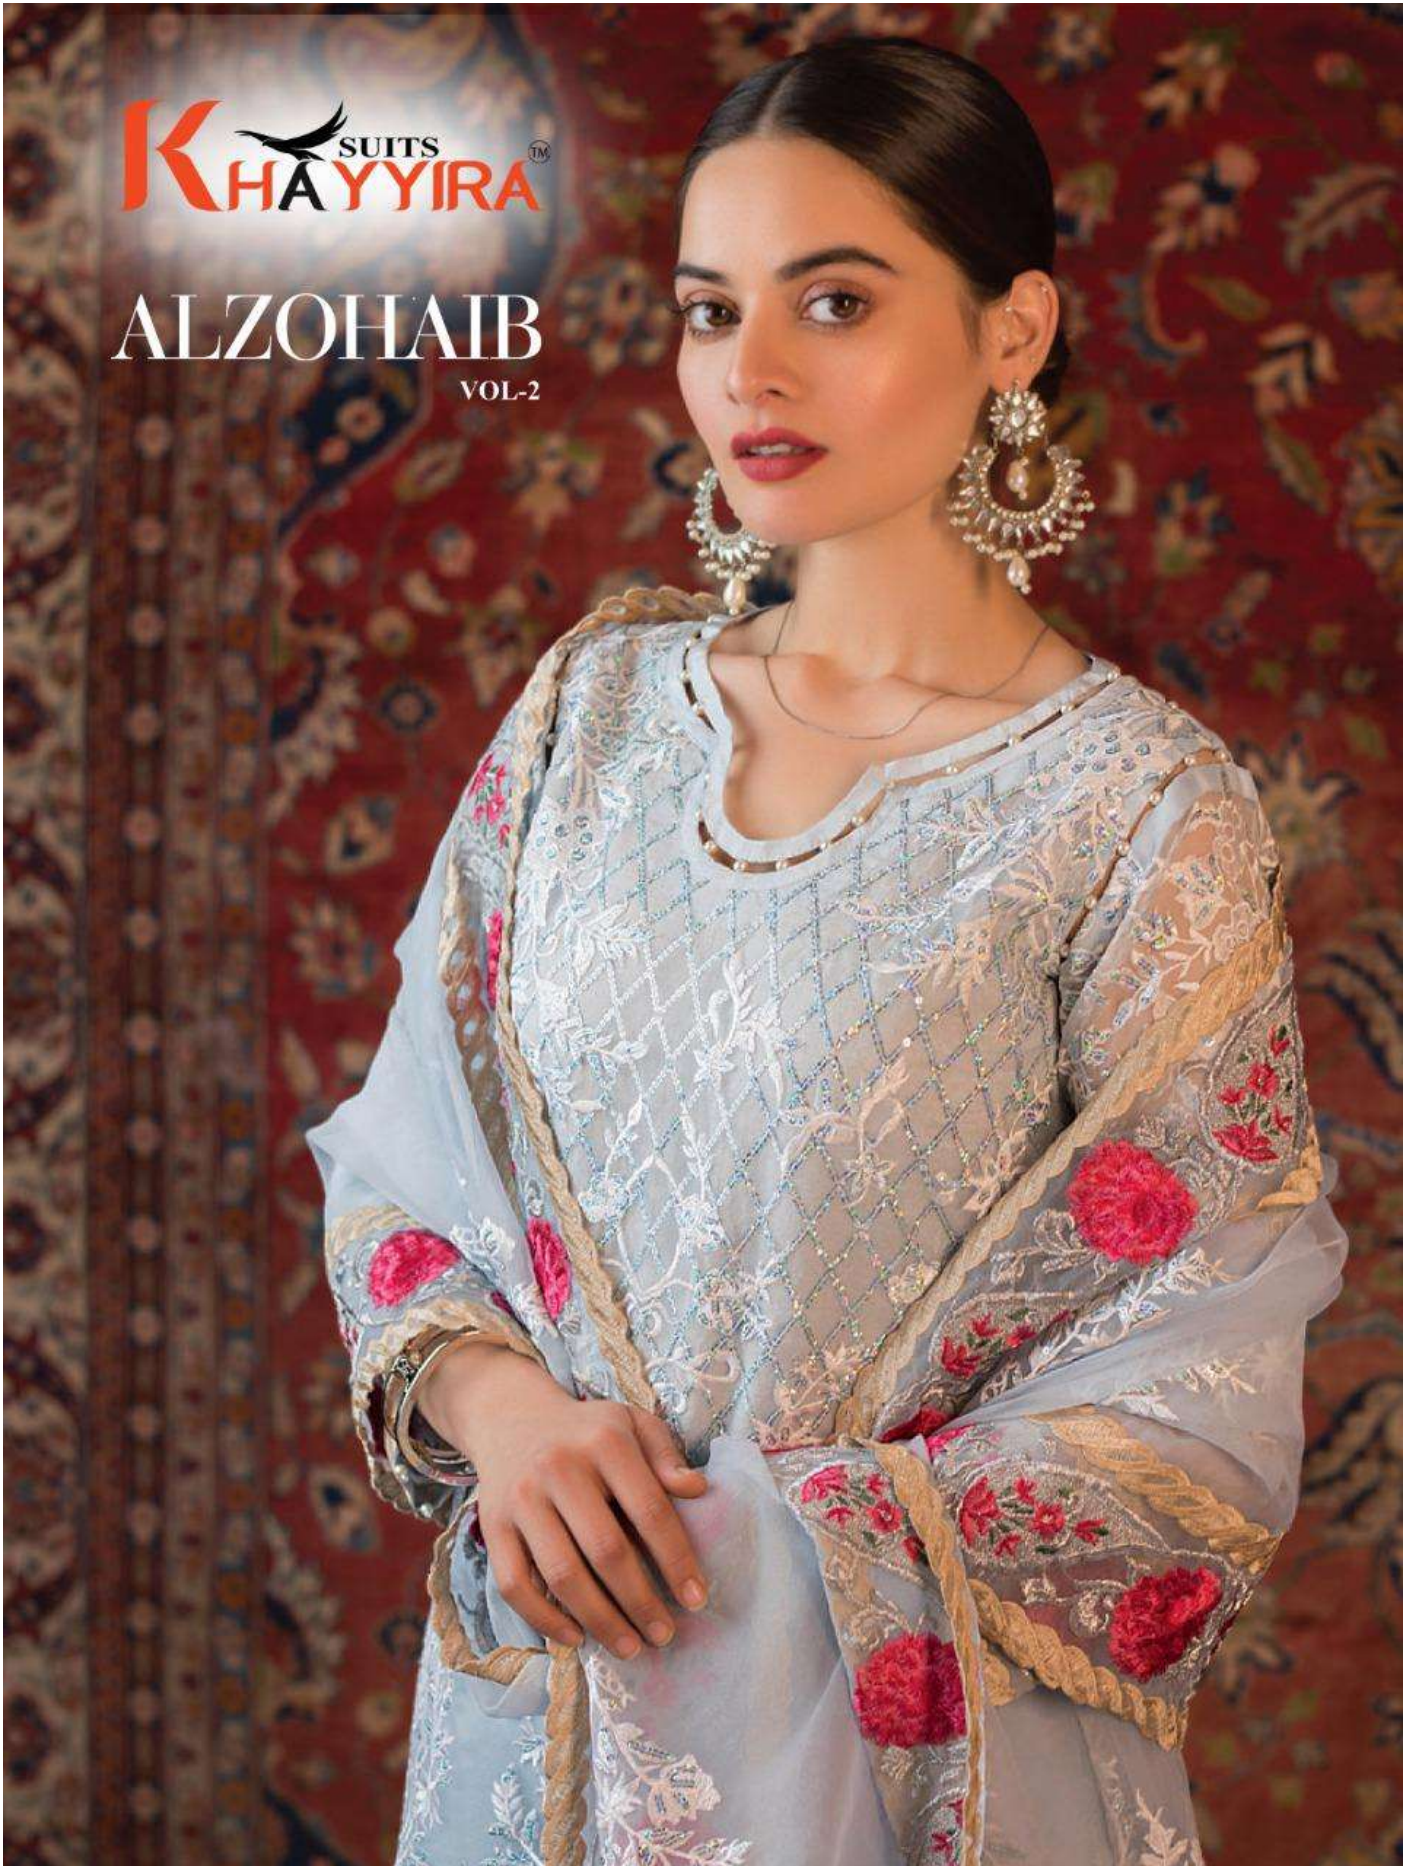

K SUITS
HAYYIRA™

ALZOHAB

VOL-2

TOP - FOX GEORGETTE HEAVY EMBROIDERED WITH READYMADE LACE
INNER- DULL SHANTOON
BOTTOM - DULL SHANTOON WITH READYMADE LACE
DUPATTA - ORGANZA HEAVY EMBROIDRED

TOP - FOX GEORGETTE HEAVY EMBROIDERED
INNER- DULL SHANTOON
BOTTOM - DULL SHANTOON WITH PATCH EMBROIDRED
DUPATTA - ORGANZA HEAVY EMBROIDRED WITH READYMADE LACE

TOP - FOX GEORGETTE HEAVY EMBROIDERED
INNER- DULL SHANTOON
BOTTOM - DULL SHANTOON WITH PATCH EMBROIDRED
DUPATTA - ORGANZA HEAVY EMBROIDRED WITH LACE

K SUITS
HAYYIRA
D.NO.1098

TOP - FOX GEORGETTE HEAVY EMBROIDERED WITH ACCESSORIES
INNER- DULL SHANTOON
BOTTOM - DULL SHANTOON WITH PATCH EMBROIDRED
DUPATTA - BUTTERFLY NET HEAVY EMBROIDRED

D.NO.1095

D.NO.1096

D.NO.1097

D.NO.1098

ALZOHAB

VOL-2

D.NO.	TOP	INNER	BOTTOM	DUPATTA	RATE
1095	FOX GEORGETTE HEAVY EMBROIDERED WITH READYMADE LACE	DULL SHANTUN	DULL SHANTUN WITH READYMADE LACE	ORGANZA HEAVY EMBROIDRED	1299/-
1096	FOX GEORGETTE HEAVY EMBROIDERED	DULL SHANTUN	DULL SHANTUN WITH PATCH EMBROIDRED	ORGANZA HEAVY EMBROIDRED WITH READYMADE LACE	1299/-
1097	FOX GEORGETTE HEAVY EMBROIDERED	DULL SHANTUN	DULL SHANTUN WITH PATCH EMBROIDRED	ORGANZA HEAVY EMBROIDRED WITH LACE	1299/-
1098	FOX GEORGETTE HEAVY EMBROIDRED WITH ACCESSORIES	DULL SHANTUN	DULL SHANTUN	BUTTERFLY NET HEAVY EMBROIDRED	1299/-