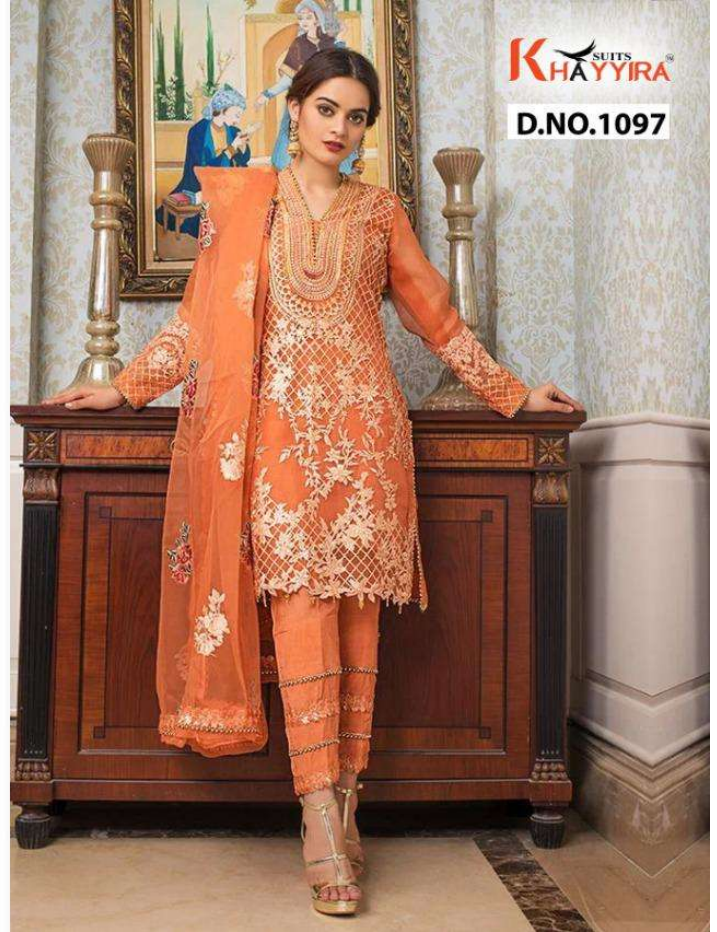

K SUITS
HAYYIRA™

ALZOHAB

VOL-2

TOP - FOX GEORGETTE HEAVY EMBROIDERED WITH READYMADE LACE
INNER- DULL SHANTOON
BOTTOM - DULL SHANTOON WITH READYMADE LACE
DUPATTA - ORGANZA HEAVY EMBROIDRED

TOP - FOX GEORGETTE HEAVY EMBROIDERED
INNER- DULL SHANTOON
BOTTOM - DULL SHANTOON WITH PATCH EMBROIDRED
DUPATTA - ORGANZA HEAVY EMBROIDRED WITH READYMADE LACE

TOP - FOX GEORGETTE HEAVY EMBROIDERED
INNER- DULL SHANTOON
BOTTOM - DULL SHANTOON WITH PATCH EMBROIDRED
DUPATTA - ORGANZA HEAVY EMBROIDRED WITH LACE

K SUITS
HAYYIRA
D.NO.1098

TOP - FOX GEORGETTE HEAVY EMBROIDERED WITH ACCESSORIES
INNER- DULL SHANTOON
BOTTOM - DULL SHANTOON WITH PATCH EMBROIDRED
DUPATTA - BUTTERFLY NET HEAVY EMBROIDRED

D.NO.1095

D.NO.1096

D.NO.1097

D.NO.1098

ALZOHAIIB

VOL-2

D.NO.	TOP	INNER	BOTTOM	DUPATTA	RATE
1095	FOX GEORGETTE HEAVY EMBROIDERED WITH READYMADE LACE	DULL SHANTUN	DULL SHANTUN WITH READYMADE LACE	ORGANZA HEAVY EMBROIDRED	1299/-
1096	FOX GEORGETTE HEAVY EMBROIDERED	DULL SHANTUN	DULL SHANTUN WITH PATCH EMBROIDRED	ORGANZA HEAVY EMBROIDRED WITH READYMADE LACE	1299/-
1097	FOX GEORGETTE HEAVY EMBROIDERED	DULL SHANTUN	DULL SHANTUN WITH PATCH EMBROIDRED	ORGANZA HEAVY EMBROIDRED WITH LACE	1299/-
1098	FOX GEORGETTE HEAVY EMBROIDRED WITH ACCESSORIES	DULL SHANTUN	DULL SHANTUN	BUTTERFLY NET HEAVY EMBROIDRED	1299/-