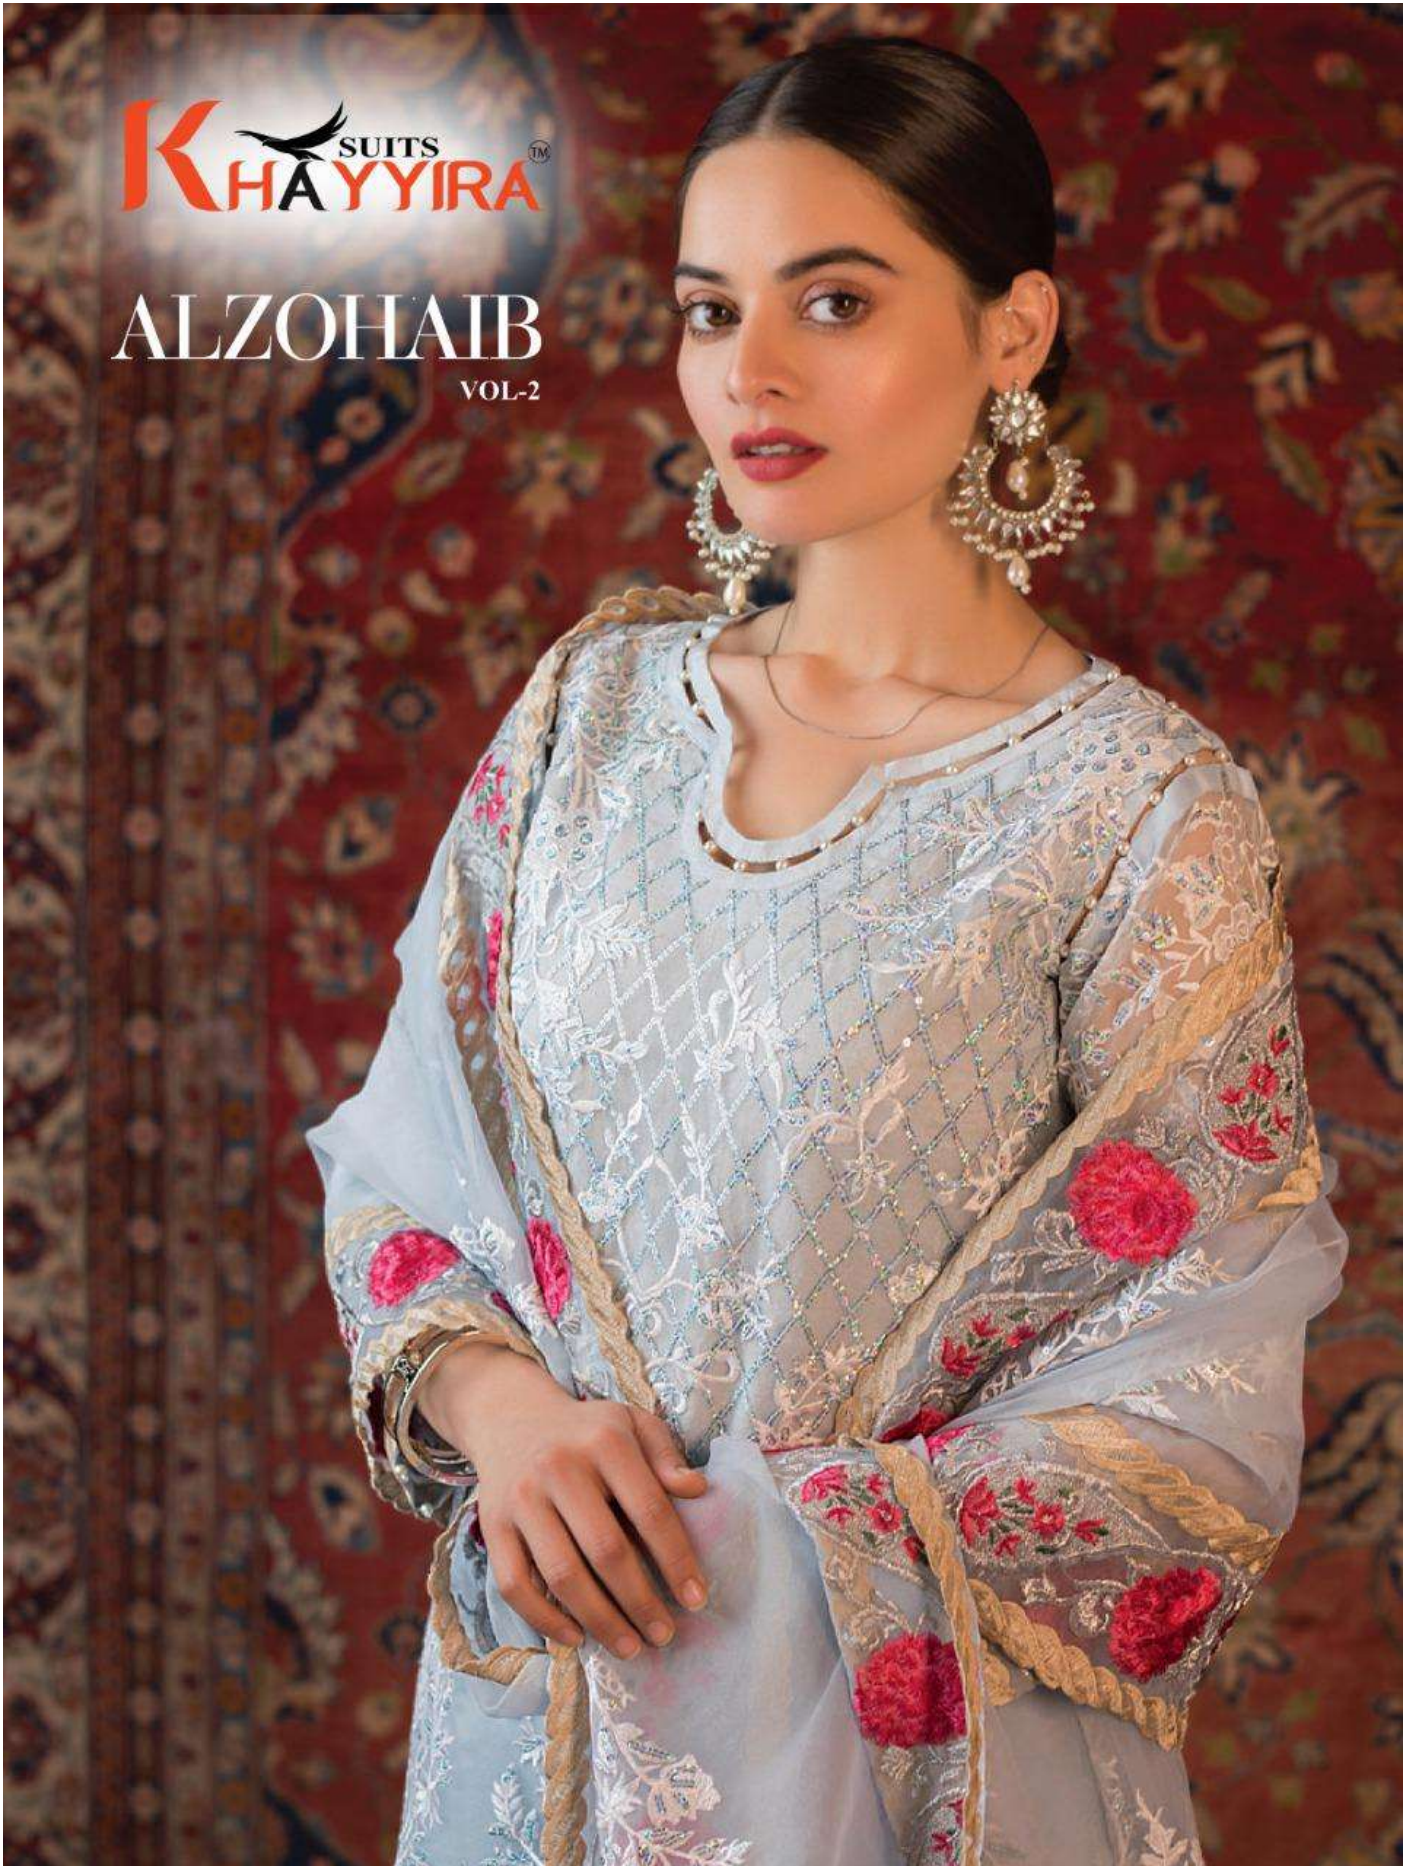

K SUITS
HAYYIRA™

ALZOHAB

VOL-2

TOP - FOX GEORGETTE HEAVY EMBROIDERED WITH READYMADE LACE
INNER- DULL SHANTOON
BOTTOM - DULL SHANTOON WITH READYMADE LACE
DUPATTA - ORGANZA HEAVY EMBROIDRED

TOP - FOX GEORGETTE HEAVY EMBROIDERED
INNER- DULL SHANTOON
BOTTOM - DULL SHANTOON WITH PATCH EMBROIDRED
DUPATTA - ORGANZA HEAVY EMBROIDRED WITH READYMADE LACE

TOP - FOX GEORGETTE HEAVY EMBROIDERED
INNER- DULL SHANTOON
BOTTOM - DULL SHANTOON WITH PATCH EMBROIDRED
DUPATTA - ORGANZA HEAVY EMBROIDRED WITH LACE

K SUITS
HAYYIRA
D.NO.1098

TOP - FOX GEORGETTE HEAVY EMBROIDERED WITH ACCESSORIES
INNER- DULL SHANTOON
BOTTOM - DULL SHANTOON WITH PATCH EMBROIDRED
DUPATTA - BUTTERFLY NET HEAVY EMBROIDRED

D.NO.1095

D.NO.1096

D.NO.1097

D.NO.1098

ALZOHAIB

VOL-2

D.NO.	TOP	INNER	BOTTOM	DUPATTA	RATE
1095	FOX GEORGETTE HEAVY EMBROIDERED WITH READYMADE LACE	DULL SHANTUN	DULL SHANTUN WITH READYMADE LACE	ORGANZA HEAVY EMBROIDRED	1299/-
1096	FOX GEORGETTE HEAVY EMBROIDERED	DULL SHANTUN	DULL SHANTUN WITH PATCH EMBROIDRED	ORGANZA HEAVY EMBROIDRED WITH READYMADE LACE	1299/-
1097	FOX GEORGETTE HEAVY EMBROIDERED	DULL SHANTUN	DULL SHANTUN WITH PATCH EMBROIDRED	ORGANZA HEAVY EMBROIDRED WITH LACE	1299/-
1098	FOX GEORGETTE HEAVY EMBROIDRED WITH ACCESSORIES	DULL SHANTUN	DULL SHANTUN	BUTTERFLY NET HEAVY EMBROIDRED	1299/-