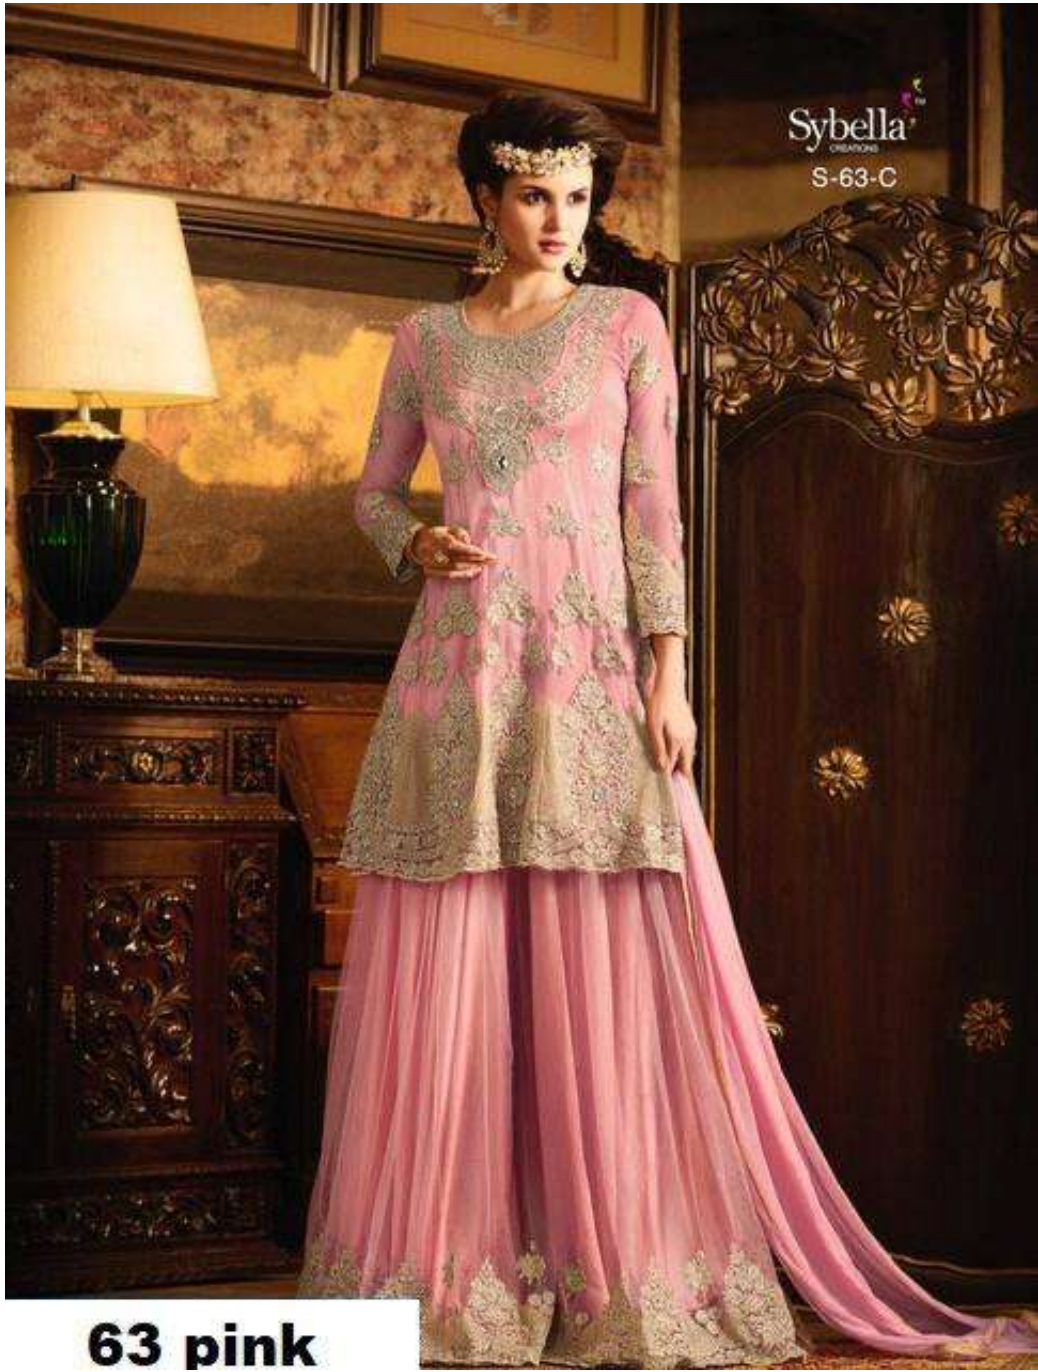

63 green

S-63	KOTI :- NET INNER :- HEAVY JAPAN SATIN PLAZO :- NET INNER :- HEAVY JAPAN SATIN DUPATTA :- NAZMIN CHIFFON	3395
-------------	---	-------------

63 green

Sybella
CREATIONS
S-63-C

63 pink