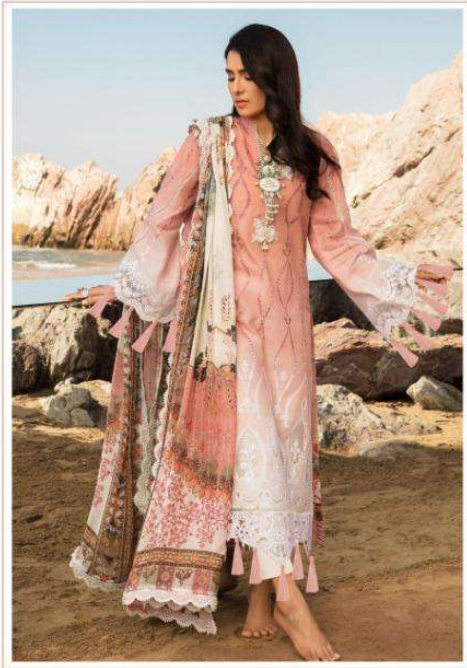

**R9**<sup>TM</sup>  
DESIGNER  
STUDIO  
A BRAND BY *Your Choice*<sup>®</sup>

**ANAYA**

*Gift your self the beauty you desire*

2151

ANAYA

*Beautiful dress, that suits your S.I.Y.L.E...*

2152

ANAYA

EMBELLISH YOUR  
BEAUTY

ANAYA

2151

2152

D.NO.	TOP	BOTTAM	DUPATTA
2151	PURE SHADED CAMBRIC COTTON WITH HEAVY SELF EMBROIDERY	SEMI LAWN	TEBBY SILK DIGITAL PRINT
2152	PURE SHADED CAMBRIC COTTON WITH HEAVY SELF EMBROIDERY	SEMI LAWN	TEBBY SILK DIGITAL PRINT