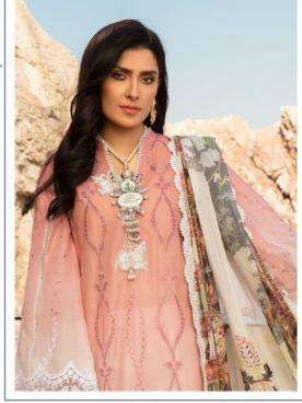

R9TM
DESIGNER
STUDIO
A BRAND BY *Your Choice*[®]

ANAYA

Gift your self the beauty you desire

2151

ANAYA

Beautiful dress, thats suits your S.I.Y.L.E...

2152

ANAYA

EMBELLISH YOUR
BEAUTY

ANAYA

2151

2152

D.NO.	TOP	BOTTAM	DUPATTA
2151	PURE SHADED CAMBRIC COTTON WITH HEAVY SELF EMBROIDERY	SEMI LAWN	TEBBY SILK DIGITAL PRINT
2152	PURE SHADED CAMBRIC COTTON WITH HEAVY SELF EMBROIDERY	SEMI LAWN	TEBBY SILK DIGITAL PRINT