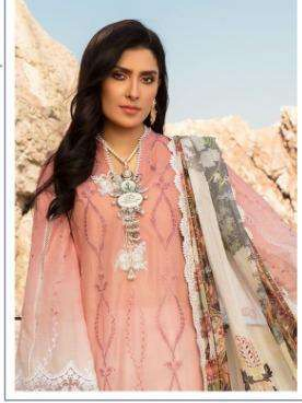

**R9**<sup>TM</sup>  
DESIGNER  
STUDIO  
A BRAND BY *Your Choice*<sup>®</sup>

**ANAYA**

*Gift your self the beauty you desire*

2151

ANAYA

*Beautiful dress, that suits your S.I.Y.L.E...*

2152

ANAYA

EMBELLISH YOUR  
BEAUTY

ANAYA

2151

2152

D.NO.	TOP	BOTTAM	DUPATTA
2151	PURE SHADED CAMBRIC COTTON WITH HEAVY SELF EMBROIDERY	SEMI LAWN	TEBBY SILK DIGITAL PRINT
2152	PURE SHADED CAMBRIC COTTON WITH HEAVY SELF EMBROIDERY	SEMI LAWN	TEBBY SILK DIGITAL PRINT