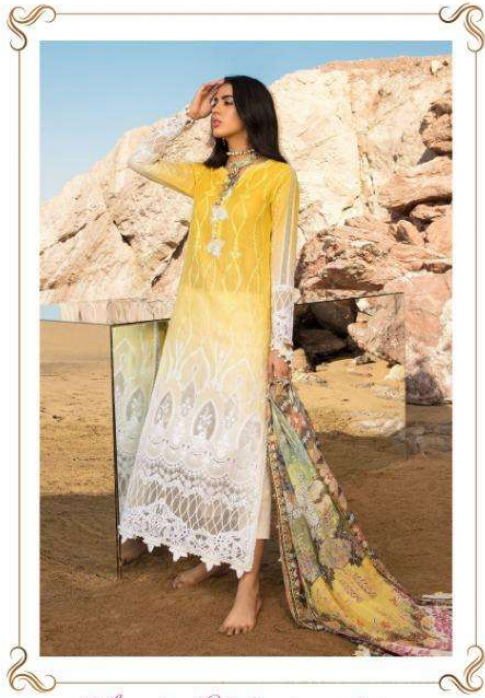

R9TM
DESIGNER
STUDIO
A BRAND BY *Your Choice*[®]

ANAYA

Gift your self the beauty you desire

2151

ANAYA

Beautiful dress, that suits your S.I.Y.L.E...

2152

ANAYA

EMBELLISH YOUR
BEAUTY

ANAYA

2151

2152

D.NO.	TOP	BOTTAM	DUPATTA
2151	PURE SHADED CAMBRIC COTTON WITH HEAVY SELF EMBROIDERY	SEMI LAWN	TEBBY SILK DIGITAL PRINT
2152	PURE SHADED CAMBRIC COTTON WITH HEAVY SELF EMBROIDERY	SEMI LAWN	TEBBY SILK DIGITAL PRINT