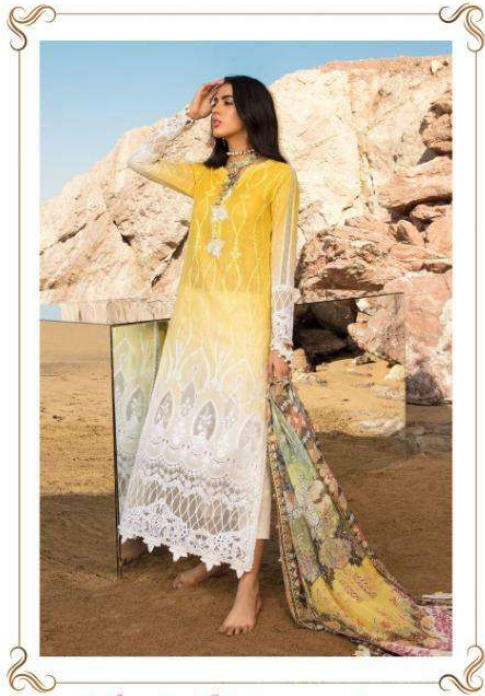

**R9**<sup>TM</sup>  
DESIGNER  
STUDIO  
A BRAND BY *Your Choice*<sup>®</sup>

**ANAYA**

*Gift your self the beauty you desire*

2151

ANAYA

*Beautiful dress, that suits your S.I.Y.L.E...*

2152

ANAYA

EMBELLISH YOUR  
BEAUTY

ANAYA

2151

2152

D.NO.	TOP	BOTTAM	DUPATTA
2151	PURE SHADED CAMBRIC COTTON WITH HEAVY SELF EMBROIDERY	SEMI LAWN	TEBBY SILK DIGITAL PRINT
2152	PURE SHADED CAMBRIC COTTON WITH HEAVY SELF EMBROIDERY	SEMI LAWN	TEBBY SILK DIGITAL PRINT