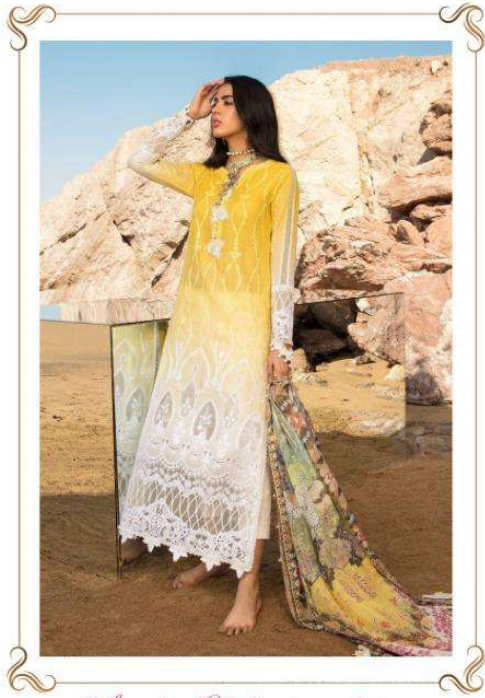

R9TM
DESIGNER
STUDIO
A BRAND BY *Your Choice*[®]

ANAYA

Gift your self the beauty you desire

2151

ANAYA

Beautiful dress, thats suits your S.I.Y.L.E...

2152

ANAYA

EMBELLISH YOUR
BEAUTY

ANAYA

2151

2152

D.NO.	TOP	BOTTAM	DUPATTA
2151	PURE SHADED CAMBRIC COTTON WITH HEAVY SELF EMBROIDERY	SEMI LAWN	TEBBY SILK DIGITAL PRINT
2152	PURE SHADED CAMBRIC COTTON WITH HEAVY SELF EMBROIDERY	SEMI LAWN	TEBBY SILK DIGITAL PRINT