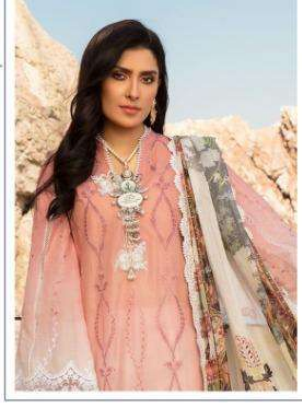

R9TM
DESIGNER
STUDIO
A BRAND BY *Your Choice*[®]

ANAYA

Gift your self the beauty you desire

2151

ANAYA

Beautiful dress, that suits your S.I.Y.L.E...

2152

ANAYA

EMBELLISH YOUR
BEAUTY

ANAYA

2151

2152

D.NO.	TOP	BOTTAM	DUPATTA
2151	PURE SHADED CAMBRIC COTTON WITH HEAVY SELF EMBROIDERY	SEMI LAWN	TEBBY SILK DIGITAL PRINT
2152	PURE SHADED CAMBRIC COTTON WITH HEAVY SELF EMBROIDERY	SEMI LAWN	TEBBY SILK DIGITAL PRINT