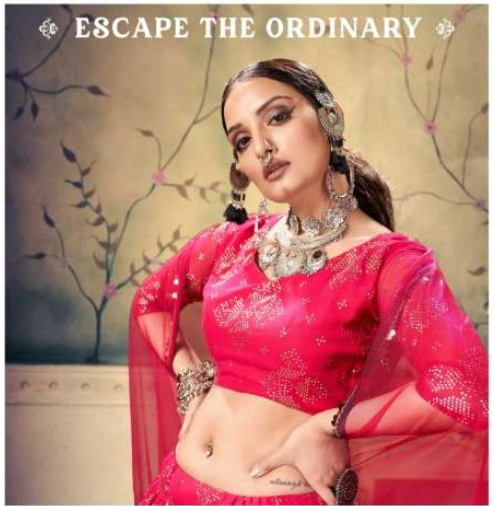

SHEE STAR & CO.

Bindiya

Vol-01

www.s.com

❖ The Soul is Healed by Being With Fashion ❖

❖ Be the queen of virtue you were destined to be. ❖

1056

1053

1054

1055

1056

1057

SHEE STAR & CO.

| SKU | MAIN COLOUR | BLOUSE FABRIC | LEHANGA FABRIC | DUPATTA FABRIC | SIZE (SEMI-STICH) | WORK | PRICE |
|------|-------------|---------------|----------------|----------------|-----------------------------|--------|--------------------------|
| 1053 | BROWN | GEORGETTE | GEORGETTE | SOFT NET | UPTO 42 INCHES BUST & WAIST | MUKESH | 1795 (FLAT) +5% GST |
| 1054 | RED SHADE | GEORGETTE | GEORGETTE | SOFT NET | UPTO 42 INCHES BUST & WAIST | MUKESH | 1795 (FLAT) +5% GST |
| 1055 | GREY | GEORGETTE | GEORGETTE | SOFT NET | UPTO 42 INCHES BUST & WAIST | MUKESH | 1795 (FLAT) +5% GST |
| 1056 | BLUE SHADE | GEORGETTE | GEORGETTE | SOFT NET | UPTO 42 INCHES BUST & WAIST | MUKESH | 1795 (FLAT) +5% GST |
| 1057 | GREEN | GEORGETTE | GEORGETTE | SOFT NET | UPTO 42 INCHES BUST & WAIST | MUKESH | 1795 (FLAT) +5% GST |