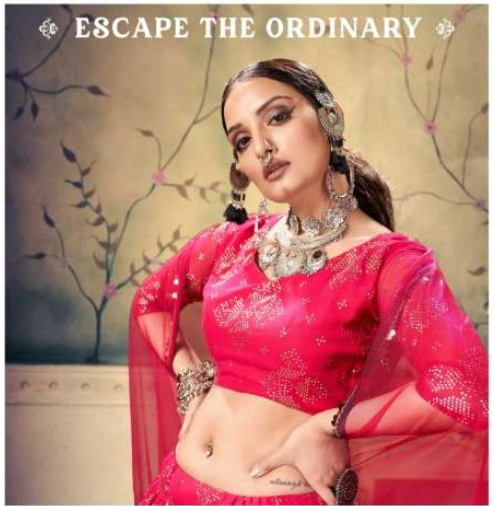

SHEE STAR & CO.

Bindiya

Vol-01

www.s.com

❖ The Soul is Healed by Being With Fashion ❖

❖ Be the queen of virtue you were destined to be. ❖

1056

1053

1054

1055

1056

1057

**SHEE STAR & CO.**

SKU	MAIN COLOUR	BLOUSE FABRIC	LEHANGA FABRIC	DUPATTA FABRIC	SIZE ( SEMI-STICH)	WORK	PRICE
1053	BROWN	GEORGETTE	GEORGETTE	SOFT NET	UPTO 42 INCHES BUST & WAIST	MUKESH	1795 ( FLAT ) +5% GST
1054	RED SHADE	GEORGETTE	GEORGETTE	SOFT NET	UPTO 42 INCHES BUST & WAIST	MUKESH	1795 ( FLAT ) +5% GST
1055	GREY	GEORGETTE	GEORGETTE	SOFT NET	UPTO 42 INCHES BUST & WAIST	MUKESH	1795 ( FLAT ) +5% GST
1056	BLUE SHADE	GEORGETTE	GEORGETTE	SOFT NET	UPTO 42 INCHES BUST & WAIST	MUKESH	1795 ( FLAT ) +5% GST
1057	GREEN	GEORGETTE	GEORGETTE	SOFT NET	UPTO 42 INCHES BUST & WAIST	MUKESH	1795 ( FLAT ) +5% GST