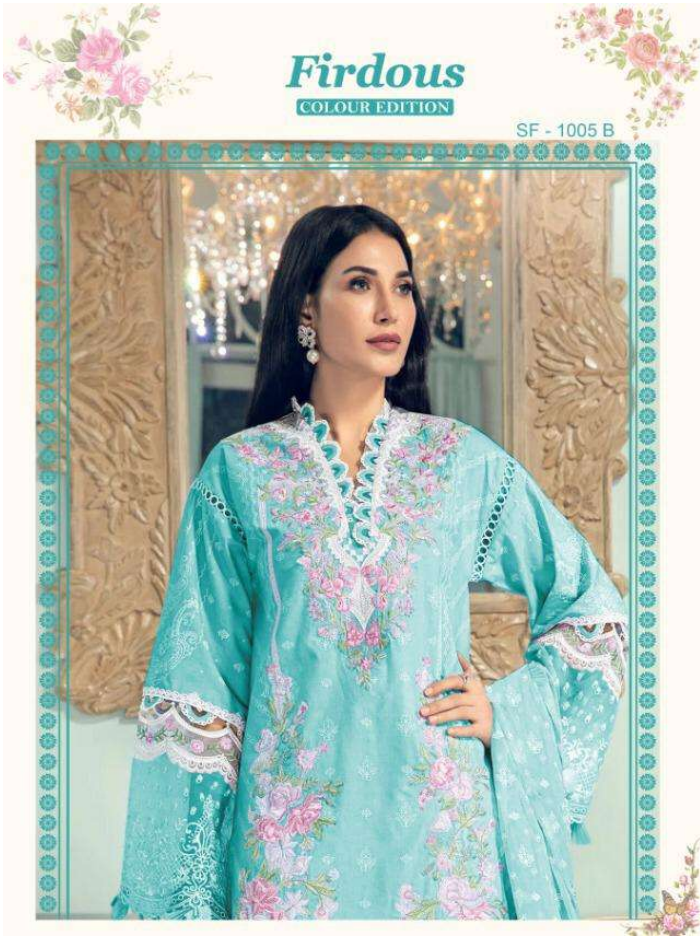

# *Firdous*

COLOUR EDITION

**AIROZ**  
PARIS

**AIROZ**  
PARIS  
**Firdous**  
COLOUR EDITION

SF-1005-A

SF-1005-B

SF-1005-C

SF-1005-D

SF-1005-E

D.NO.	TOP	BOTTAM	DUPATTA
SF-1005-A	COTTON DIGITAL PRINT WITH PATCH WORK SLEEVE'S-NACK-DAMAN	LAWN COTTON PATCH WORK	HEAVY NET EMBROIDERY
SF-1005-B	COTTON DIGITAL PRINT WITH PATCH WORK SLEEVE'S-NACK-DAMAN	LAWN COTTON PATCH WORK	HEAVY NET EMBROIDERY
SF-1005-C	COTTON DIGITAL PRINT WITH PATCH WORK SLEEVE'S-NACK-DAMAN	LAWN COTTON PATCH WORK	HEAVY NET EMBROIDERY
SF-1005-D	COTTON DIGITAL PRINT WITH PATCH WORK SLEEVE'S-NACK-DAMAN	LAWN COTTON PATCH WORK	HEAVY NET EMBROIDERY
SF-1005-E	COTTON DIGITAL PRINT WITH PATCH WORK SLEEVE'S-NACK-DAMAN	LAWN COTTON PATCH WORK	HEAVY NET EMBROIDERY