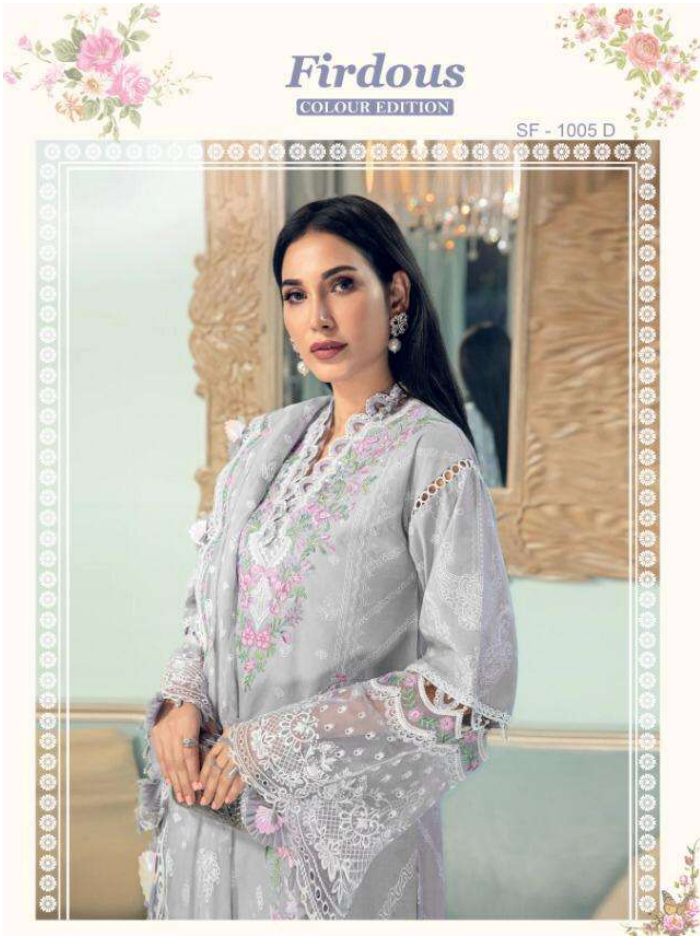

Firdous

COLOUR EDITION

SF-1005-A

SF-1005-B

SF-1005-C

SF-1005-D

SF-1005-E

D.NO.	TOP	BOTTAM	DUPATTA
SF-1005-A	COTTON DIGITAL PRINT WITH PATCH WORK SLEEVE'S-NACK-DAMAN	LAWN COTTON PATCH WORK	HEAVY NET EMBROIDERY
SF-1005-B	COTTON DIGITAL PRINT WITH PATCH WORK SLEEVE'S-NACK-DAMAN	LAWN COTTON PATCH WORK	HEAVY NET EMBROIDERY
SF-1005-C	COTTON DIGITAL PRINT WITH PATCH WORK SLEEVE'S-NACK-DAMAN	LAWN COTTON PATCH WORK	HEAVY NET EMBROIDERY
SF-1005-D	COTTON DIGITAL PRINT WITH PATCH WORK SLEEVE'S-NACK-DAMAN	LAWN COTTON PATCH WORK	HEAVY NET EMBROIDERY
SF-1005-E	COTTON DIGITAL PRINT WITH PATCH WORK SLEEVE'S-NACK-DAMAN	LAWN COTTON PATCH WORK	HEAVY NET EMBROIDERY