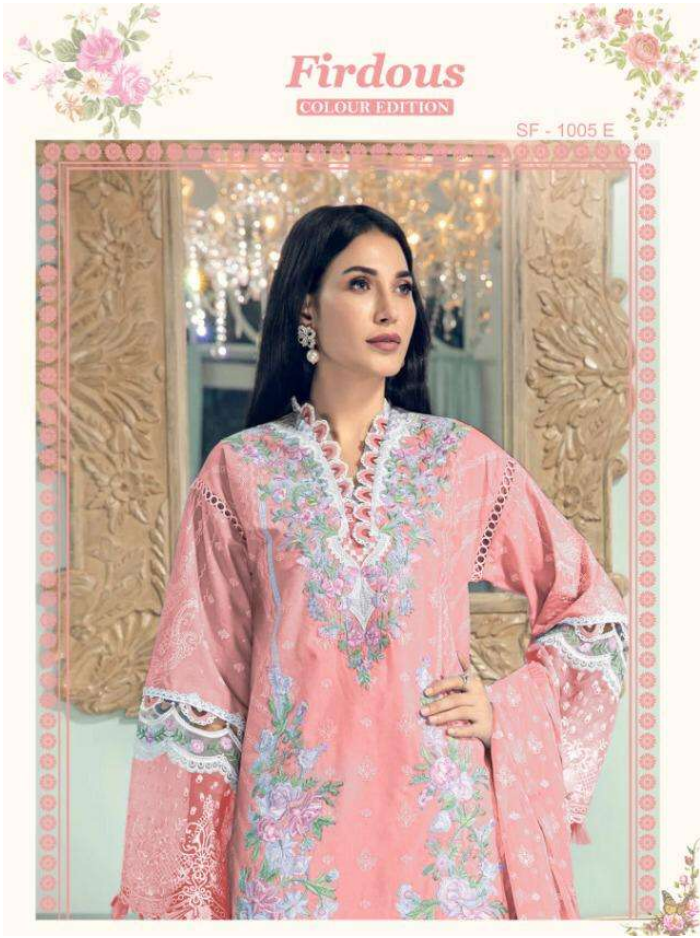

Firdous

COLOUR EDITION

SF-1005-A

SF-1005-B

SF-1005-C

SF-1005-D

SF-1005-E

D.NO.	TOP	BOTTAM	DUPATTA
SF-1005-A	COTTON DIGITAL PRINT WITH PATCH WORK SLEEVE'S-NACK-DAMAN	LAWN COTTON PATCH WORK	HEAVY NET EMBROIDERY
SF-1005-B	COTTON DIGITAL PRINT WITH PATCH WORK SLEEVE'S-NACK-DAMAN	LAWN COTTON PATCH WORK	HEAVY NET EMBROIDERY
SF-1005-C	COTTON DIGITAL PRINT WITH PATCH WORK SLEEVE'S-NACK-DAMAN	LAWN COTTON PATCH WORK	HEAVY NET EMBROIDERY
SF-1005-D	COTTON DIGITAL PRINT WITH PATCH WORK SLEEVE'S-NACK-DAMAN	LAWN COTTON PATCH WORK	HEAVY NET EMBROIDERY
SF-1005-E	COTTON DIGITAL PRINT WITH PATCH WORK SLEEVE'S-NACK-DAMAN	LAWN COTTON PATCH WORK	HEAVY NET EMBROIDERY