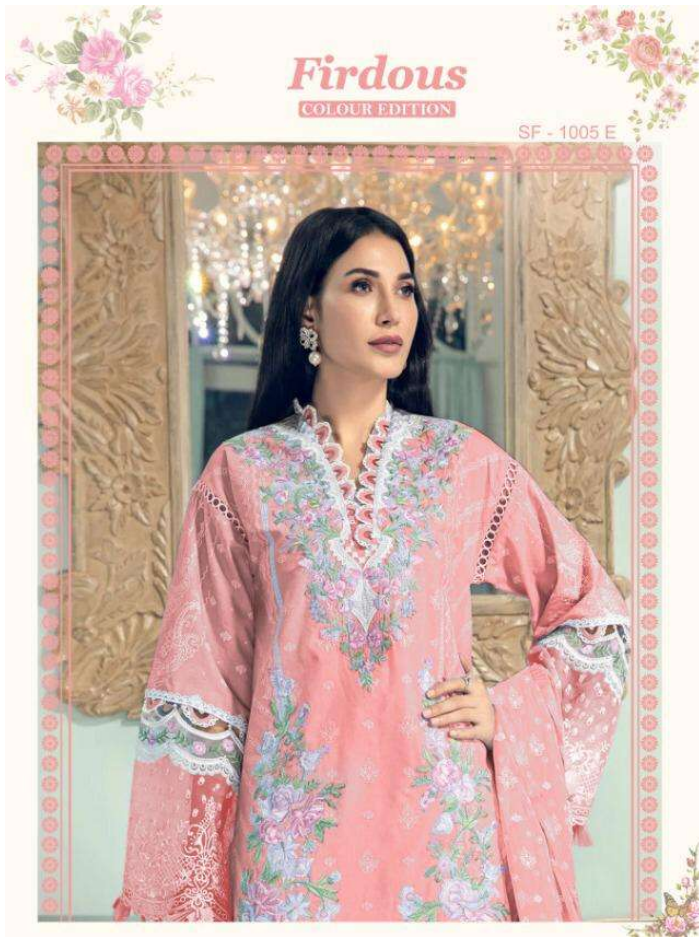

# *Firdous*

COLOUR EDITION

**AIROZ**  
PARIS

**AIROZ**  
PARIS  
**Firdous**  
COLOUR EDITION

SF-1005-A

SF-1005-B

SF-1005-C

SF-1005-D

SF-1005-E

D.NO.	TOP	BOTTAM	DUPATTA
SF-1005-A	COTTON DIGITAL PRINT WITH PATCH WORK SLEEVE'S-NACK-DAMAN	LAWN COTTON PATCH WORK	HEAVY NET EMBROIDERY
SF-1005-B	COTTON DIGITAL PRINT WITH PATCH WORK SLEEVE'S-NACK-DAMAN	LAWN COTTON PATCH WORK	HEAVY NET EMBROIDERY
SF-1005-C	COTTON DIGITAL PRINT WITH PATCH WORK SLEEVE'S-NACK-DAMAN	LAWN COTTON PATCH WORK	HEAVY NET EMBROIDERY
SF-1005-D	COTTON DIGITAL PRINT WITH PATCH WORK SLEEVE'S-NACK-DAMAN	LAWN COTTON PATCH WORK	HEAVY NET EMBROIDERY
SF-1005-E	COTTON DIGITAL PRINT WITH PATCH WORK SLEEVE'S-NACK-DAMAN	LAWN COTTON PATCH WORK	HEAVY NET EMBROIDERY