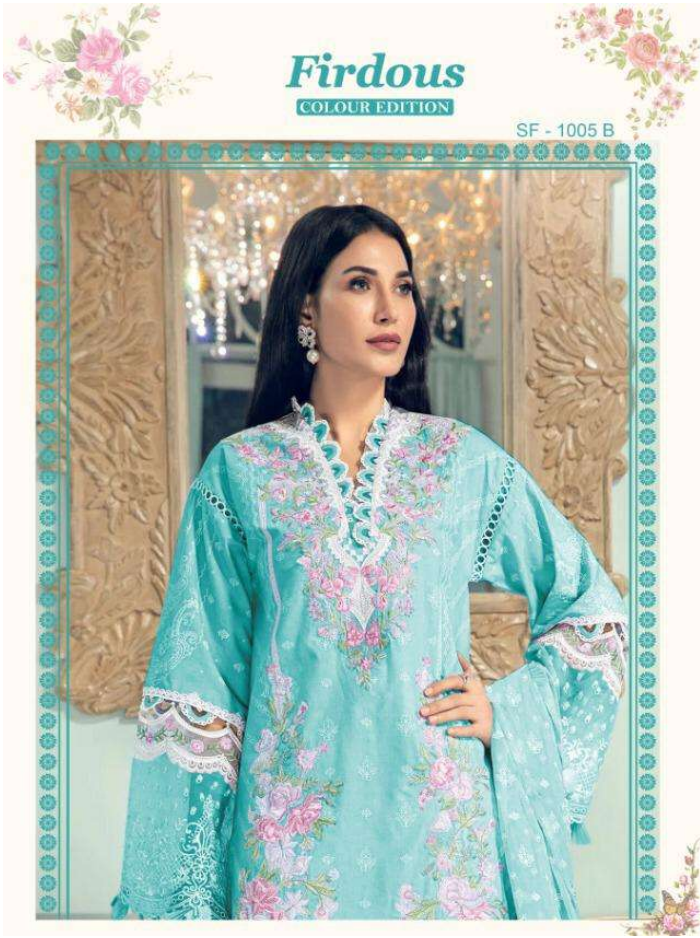

Firdous

COLOUR EDITION

SF-1005-A

SF-1005-B

SF-1005-C

SF-1005-D

SF-1005-E

D.NO.	TOP	BOTTAM	DUPATTA
SF-1005-A	COTTON DIGITAL PRINT WITH PATCH WORK SLEEVE'S-NACK-DAMAN	LAWN COTTON PATCH WORK	HEAVY NET EMBROIDERY
SF-1005-B	COTTON DIGITAL PRINT WITH PATCH WORK SLEEVE'S-NACK-DAMAN	LAWN COTTON PATCH WORK	HEAVY NET EMBROIDERY
SF-1005-C	COTTON DIGITAL PRINT WITH PATCH WORK SLEEVE'S-NACK-DAMAN	LAWN COTTON PATCH WORK	HEAVY NET EMBROIDERY
SF-1005-D	COTTON DIGITAL PRINT WITH PATCH WORK SLEEVE'S-NACK-DAMAN	LAWN COTTON PATCH WORK	HEAVY NET EMBROIDERY
SF-1005-E	COTTON DIGITAL PRINT WITH PATCH WORK SLEEVE'S-NACK-DAMAN	LAWN COTTON PATCH WORK	HEAVY NET EMBROIDERY