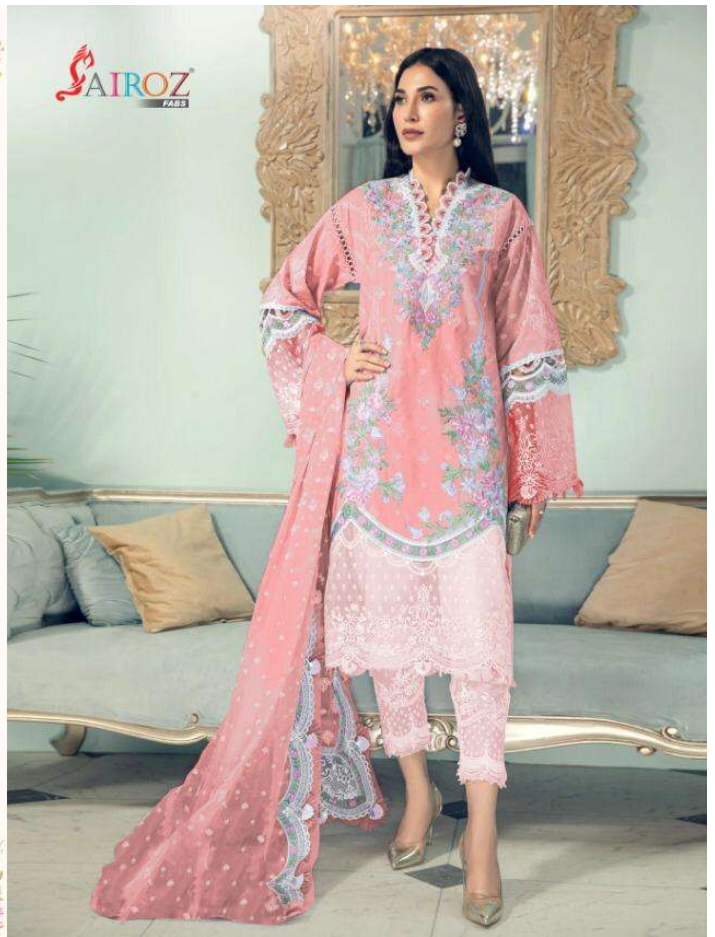

# *Firdous*

COLOUR EDITION

**AIROZ**  
PARIS

**AIROZ**  
PARIS  
**Firdous**  
COLOUR EDITION

SF-1005-A

SF-1005-B

SF-1005-C

SF-1005-D

SF-1005-E

D.NO.	TOP	BOTTAM	DUPATTA
SF-1005-A	COTTON DIGITAL PRINT WITH PATCH WORK SLEEVE'S-NACK-DAMAN	LAWN COTTON PATCH WORK	HEAVY NET EMBROIDERY
SF-1005-B	COTTON DIGITAL PRINT WITH PATCH WORK SLEEVE'S-NACK-DAMAN	LAWN COTTON PATCH WORK	HEAVY NET EMBROIDERY
SF-1005-C	COTTON DIGITAL PRINT WITH PATCH WORK SLEEVE'S-NACK-DAMAN	LAWN COTTON PATCH WORK	HEAVY NET EMBROIDERY
SF-1005-D	COTTON DIGITAL PRINT WITH PATCH WORK SLEEVE'S-NACK-DAMAN	LAWN COTTON PATCH WORK	HEAVY NET EMBROIDERY
SF-1005-E	COTTON DIGITAL PRINT WITH PATCH WORK SLEEVE'S-NACK-DAMAN	LAWN COTTON PATCH WORK	HEAVY NET EMBROIDERY