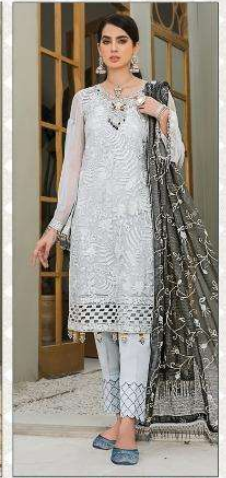

# MARYAM'S GOLD

SHENY™  
FAB

D.NO.1701

D.NO.1702

D.NO.1703

D.NO.1704

D.NO.1705

D.NO.1706

# MARYAM'S<sub>GOLD</sub>

D.No.	TOP	BOTTOM & INNER	DUPATTA
1701	FOX GEORGETTE WITH HEAVY EMBROIDERY & DIAMOND WORK	HEAVY SHANTUN	NAZNIN WITH HEAVY EMBROIDERY
1702	FOX GEORGETTE WITH HEAVY EMBROIDERY & DIAMOND WORK	HEAVY SHANTUN	NAZNIN WITH HEAVY EMBROIDERY
1703	FOX GEORGETTE WITH HEAVY EMBROIDERY & DIAMOND WORK	HEAVY SHANTUN	NAZNIN WITH HEAVY EMBROIDERY
1704	FOX GEORGETTE WITH HEAVY EMBROIDERY & DIAMOND WORK	HEAVY SHANTUN	NAZNIN WITH HEAVY EMBROIDERY
1705	FOX GEORGETTE WITH HEAVY EMBROIDERY & DIAMOND WORK	HEAVY SHANTUN	NAZNIN WITH HEAVY EMBROIDERY
1706	FOX GEORGETTE WITH HEAVY EMBROIDERY & DIAMOND WORK	HEAVY SHANTUN	NAZNIN WITH HEAVY EMBROIDERY