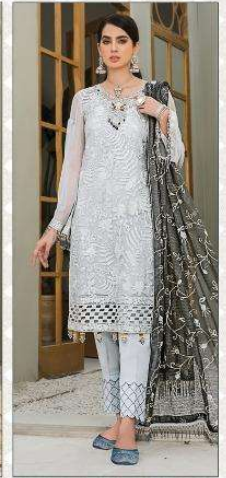

# MARYAM'S GOLD

SHENY<sup>™</sup>  
FAB

D.NO.1701

D.NO.1702

D.NO.1703

D.NO.1704

D.NO.1705

D.NO.1706

# MARYAM'S<sub>GOLD</sub>

D.No.	TOP	BOTTOM & INNER	DUPATTA
1701	FOX GEORGETTE WITH HEAVY EMBROIDERY & DIAMOND WORK	HEAVY SHANTUN	NAZNIN WITH HEAVY EMBROIDERY
1702	FOX GEORGETTE WITH HEAVY EMBROIDERY & DIAMOND WORK	HEAVY SHANTUN	NAZNIN WITH HEAVY EMBROIDERY
1703	FOX GEORGETTE WITH HEAVY EMBROIDERY & DIAMOND WORK	HEAVY SHANTUN	NAZNIN WITH HEAVY EMBROIDERY
1704	FOX GEORGETTE WITH HEAVY EMBROIDERY & DIAMOND WORK	HEAVY SHANTUN	NAZNIN WITH HEAVY EMBROIDERY
1705	FOX GEORGETTE WITH HEAVY EMBROIDERY & DIAMOND WORK	HEAVY SHANTUN	NAZNIN WITH HEAVY EMBROIDERY
1706	FOX GEORGETTE WITH HEAVY EMBROIDERY & DIAMOND WORK	HEAVY SHANTUN	NAZNIN WITH HEAVY EMBROIDERY