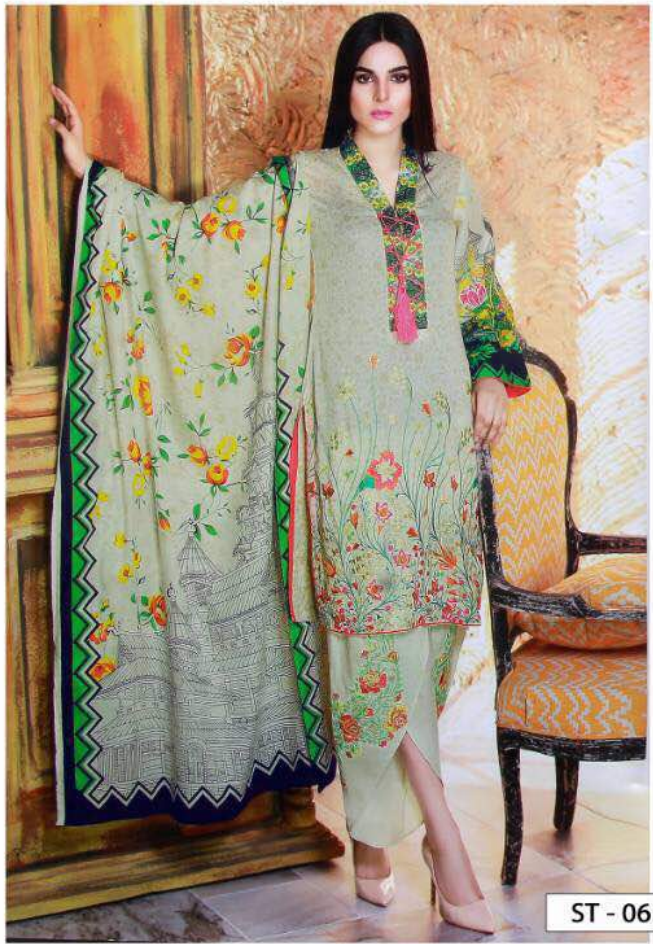

SafiyaTM
COLLECTION

Presenting new lawn eid collection

Subhataa

D.NO	TOP (2.5 mtr)	BOTTOM (2.5 mtr)	DUPATTA (2.4 mtr)
ST - 1	Cambric Cotton (Printed with neck & sleeve embroidery patch)	Cotton	Chiffon Printed
ST - 2	Cambric Cotton (Printed)	Cotton	Net Heavy Embroidery
ST - 3	Cambric Cotton (Printed with neck embroidery patch)	Cotton	Chiffon Printed
ST - 4	Cambric Cotton (Printed with self embroidery)	Cotton	Chiffon Printed
ST - 5	Cambric Cotton (Printed with neck embroidery patch)	Cotton	Chiffon Printed
ST - 6	Cambric Cotton (Printed with neck tie embroidery patch)	Cotton (Embroidery patch)	Chiffon Printed