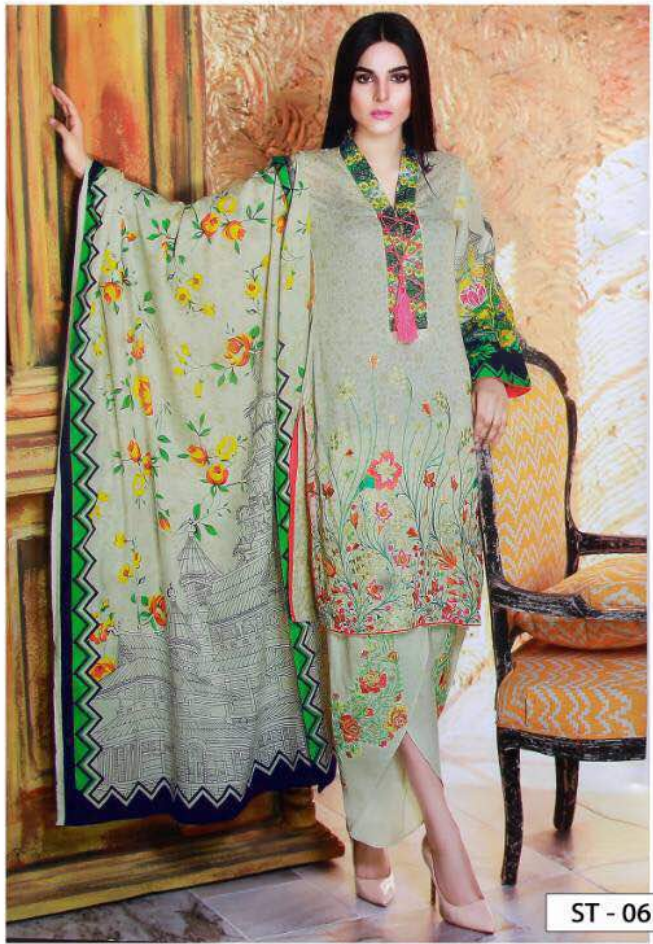

ST - 06

Safiya™
COLLECTION

Presenting new lawn eid collection

Subhataa

D.NO	TOP (2.5 mtr)	BOTTOM (2.5 mtr)	DUPATTA (2.4 mtr)
ST - 1	Cambric Cotton (Printed with neck & sleeve embroidery patch)	Cotton	Chiffon Printed
ST - 2	Cambric Cotton (Printed)	Cotton	Net Heavy Embroidery
ST - 3	Cambric Cotton (Printed with neck embroidery patch)	Cotton	Chiffon Printed
ST - 4	Cambric Cotton (Printed with self embroidery)	Cotton	Chiffon Printed
ST - 5	Cambric Cotton (Printed with neck embroidery patch)	Cotton	Chiffon Printed
ST - 6	Cambric Cotton (Printed with neck tie embroidery patch)	Cotton (Embroidery patch)	Chiffon Printed