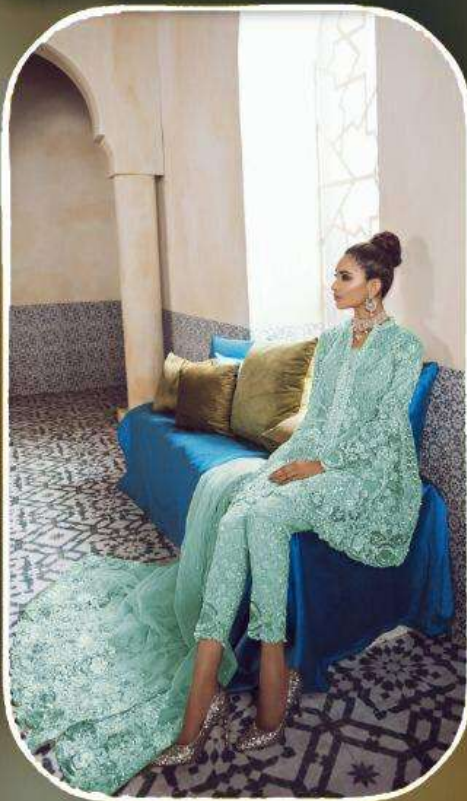

TOP: Butterfly Net With Heavy Embroidery

INNER: Heavy Santoon

BOTTOM: Heavy Santoon

DUPATTA: Net with Embroidery