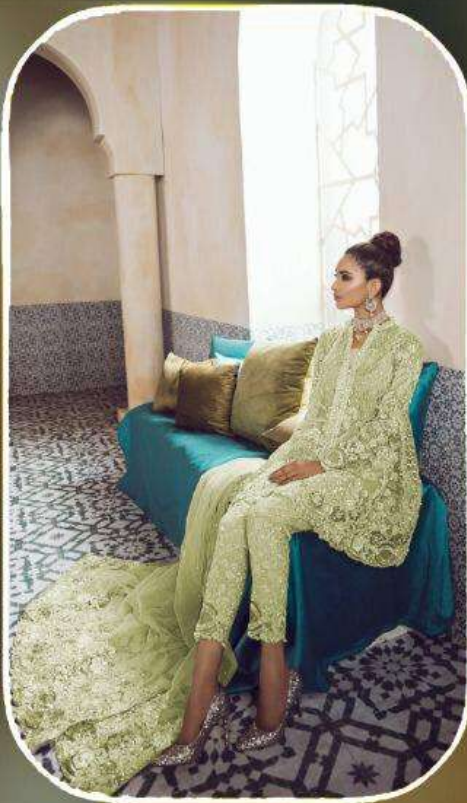

AFFAN CREATION TM

101-B

**TOP: Butterfly Net With
Heavy Embroidery**

INNER: Heavy Santoon

BOTTOM: Heavy Santoon

**DUPATTA: Net with
Embroidery**

AFFAN CREATION

101-A

TOP: Butterfly Net With Heavy Embroidery

INNER: Heavy Santoon

BOTTOM: Heavy Santoon

DUPATTA: Net with Embroidery

AFFAN CREATION™

101-B

TOP: Butterfly Net With Heavy Embroidery

INNER: Heavy Santoon