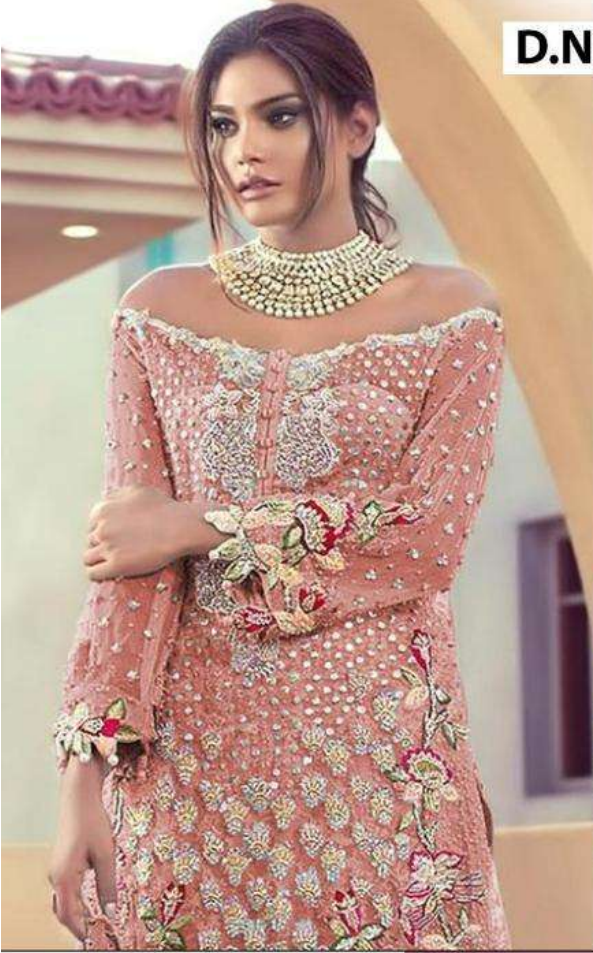

K SUITS
HAYYIRA™

SAIRA-2

K SUITS
HAYYIRA™

D.NO.1090 E

**TOP - BUTTERFLY NET HEAVY EMBROIDERED
+ STONE WORK**

INNER- DULL SHANTOON

BOTTOM - BUTTERFLY NET HEAVY EMBROIDERED

DUPATTA - BUTTERFLY NET RIBIT MOTI WORK

K SUITS
HAYYIRA™

D.NO.1090 F

**TOP - BUTTERFLY NET HEAVY EMBROIDERED
+ STONE WORK**

INNER- DULL SHANTOON

BOTTOM - BUTTERFLY NET HEAVY EMBROIDERED

DUPATTA - BUTTERFLY NET RIBIT MOTI WORK

K SUITS
HAYYIRA™

D.NO.1090 G