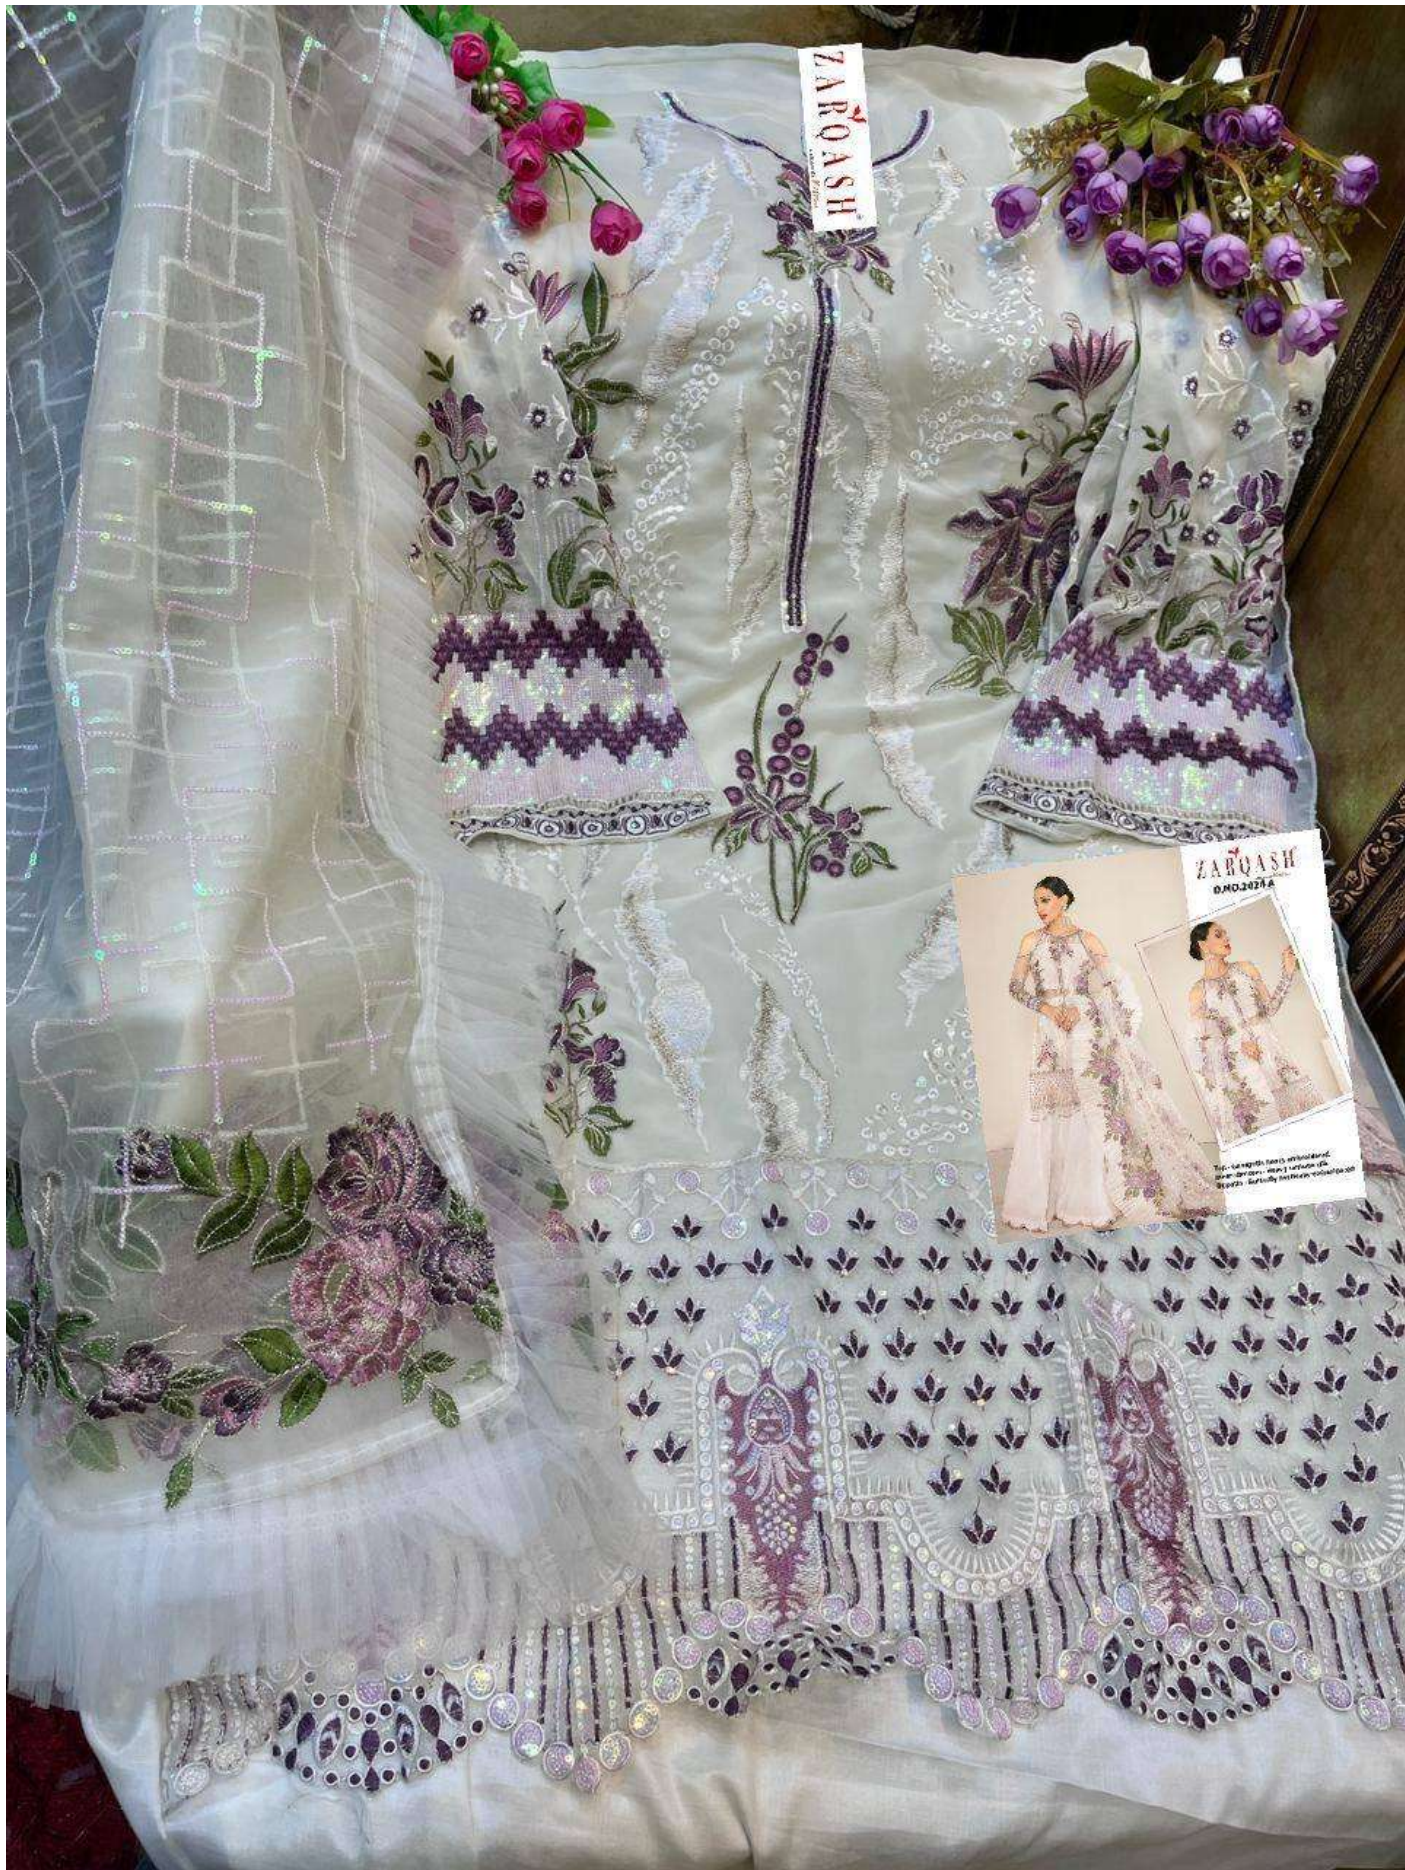

ZARQASH[®]
A BRAND BY KHAYYRA

Jihan

ZARQASH[®]
A BRAND BY **KATIYARA**
D.NO.2024 A

Top - Georgette heavy embroidered
Inner+Bottom - Heavy santoon silk
Dupatta - Butterfly net heavy embroidered

ZARQASH

ZARQASH
D.NO.2421A

تصميم منسوخة بدون إذن
www.zarqash.com

ZARQASH[®]
A BRAND BY **KATIYUKA**
D.NO.2024 B

Top - Georgette heavy embroidered
Inner+Bottom - Heavy santoon silk
Dupatta - Butterfly net heavy embroidered

ZARQASH[®]
A BRAND BY **KATIYARA**
D.NO.2024 C

Top - Georgette heavy embroidered
Inner+Bottom - Heavy santoon silk
Dupatta - Butterfly net heavy embroidered

ZARQASH
D.R.O. 2024 C

Copyright © 2024 Zarqash
All rights reserved. No part of this
document may be reproduced without
written permission from Zarqash.

ZARQASH[®]
A BRAND BY **KUTAYYAK**
D.NO.2024 D

Top - Georgette heavy embroidered
Inner+Bottom - Heavy santoon silk
Dupatta - Butterfly net heavy embroidered