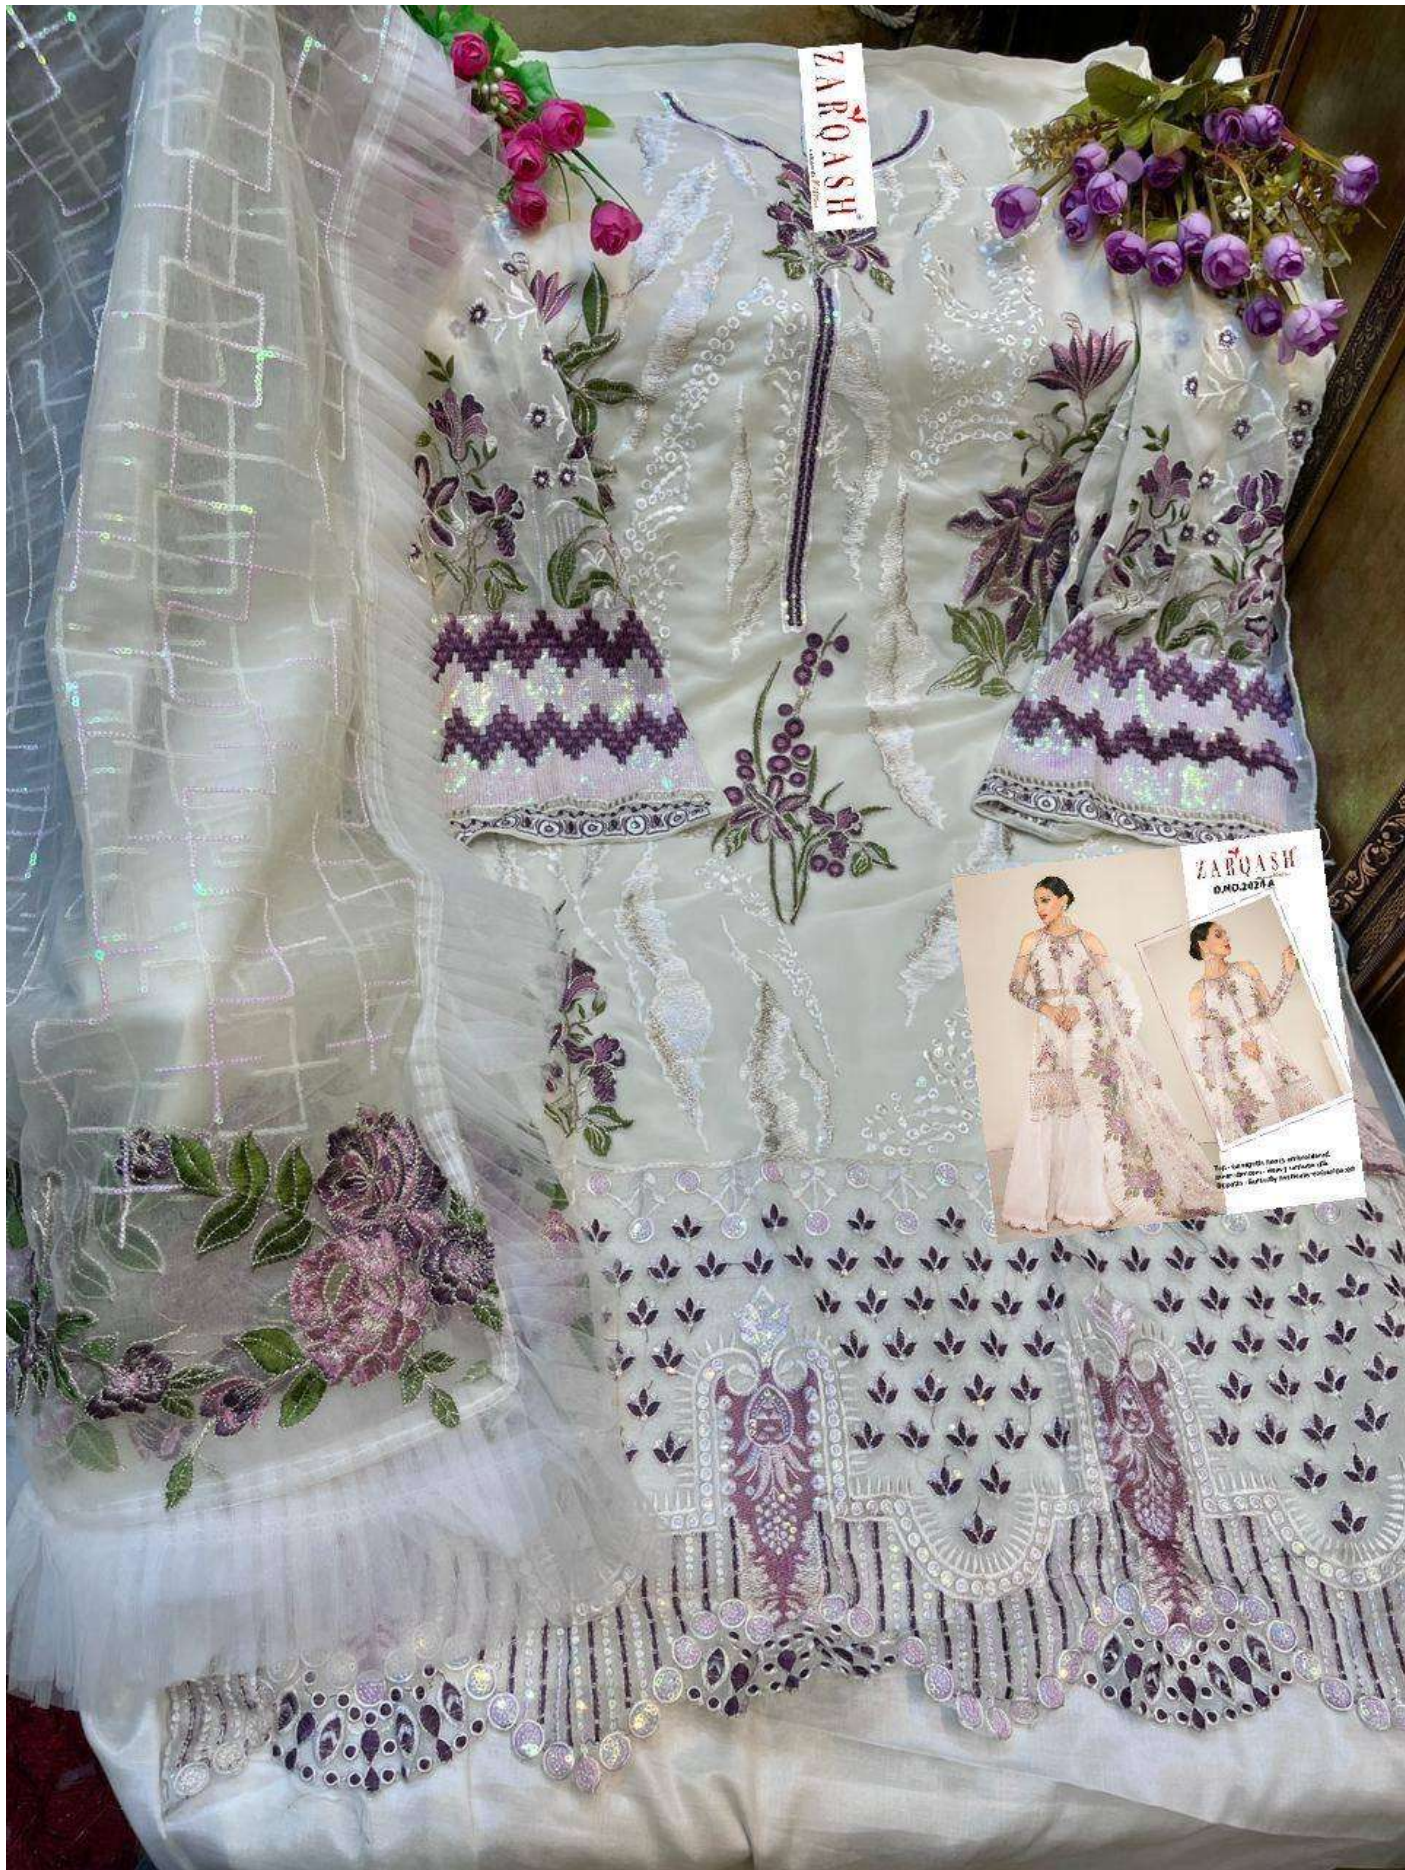

ZARQASH[®]
A BRAND BY KHAYYRA

Jihan

ZARQASH[®]
A BRAND BY **KATIYARA**
D.NO.2024 A

Top - Georgette heavy embroidered
Inner+Bottom - Heavy santoon silk
Dupatta - Butterfly net heavy embroidered

ZARQASH[®]
A BRAND BY KATIYUKA
D.NO.2024 B

Top - Georgette heavy embroidered
Inner+Bottom - Heavy santoon silk
Dupatta - Butterfly net heavy embroidered

ZARQASH[®]
A BRAND BY **KATIYARA**
D.NO.2024 C

Top - Georgette heavy embroidered
Inner+Bottom - Heavy santoon silk
Dupatta - Butterfly net heavy embroidered

ZARQASH[®]
A BRAND BY **KUTAYYAK**
D.NO.2024 D

Top - Georgette heavy embroidered
Inner+Bottom - Heavy santoon silk
Dupatta - Butterfly net heavy embroidered