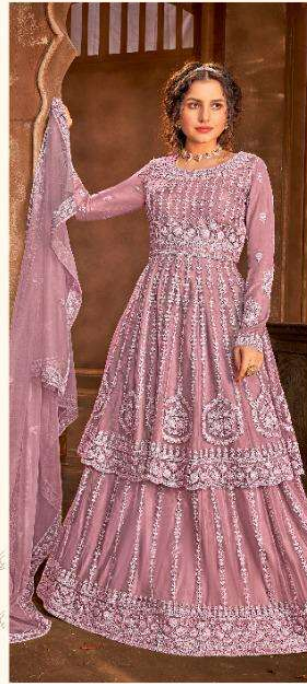

NEYSAA

1053-C

1053

1053-A

1053-B

1053-C

DESIGN NO	DESCRIPTION	PRICE
1053	TOP Net With Heavy Embroidered And Stone Work	2850
1053-A	Dupatta: Net With Heavy Embroidered And Stone Work	2850
1053-B	BOTTOM Net With Heavy Embroidered And Stone Work	2850
1053-C	Inner Santoon	2850