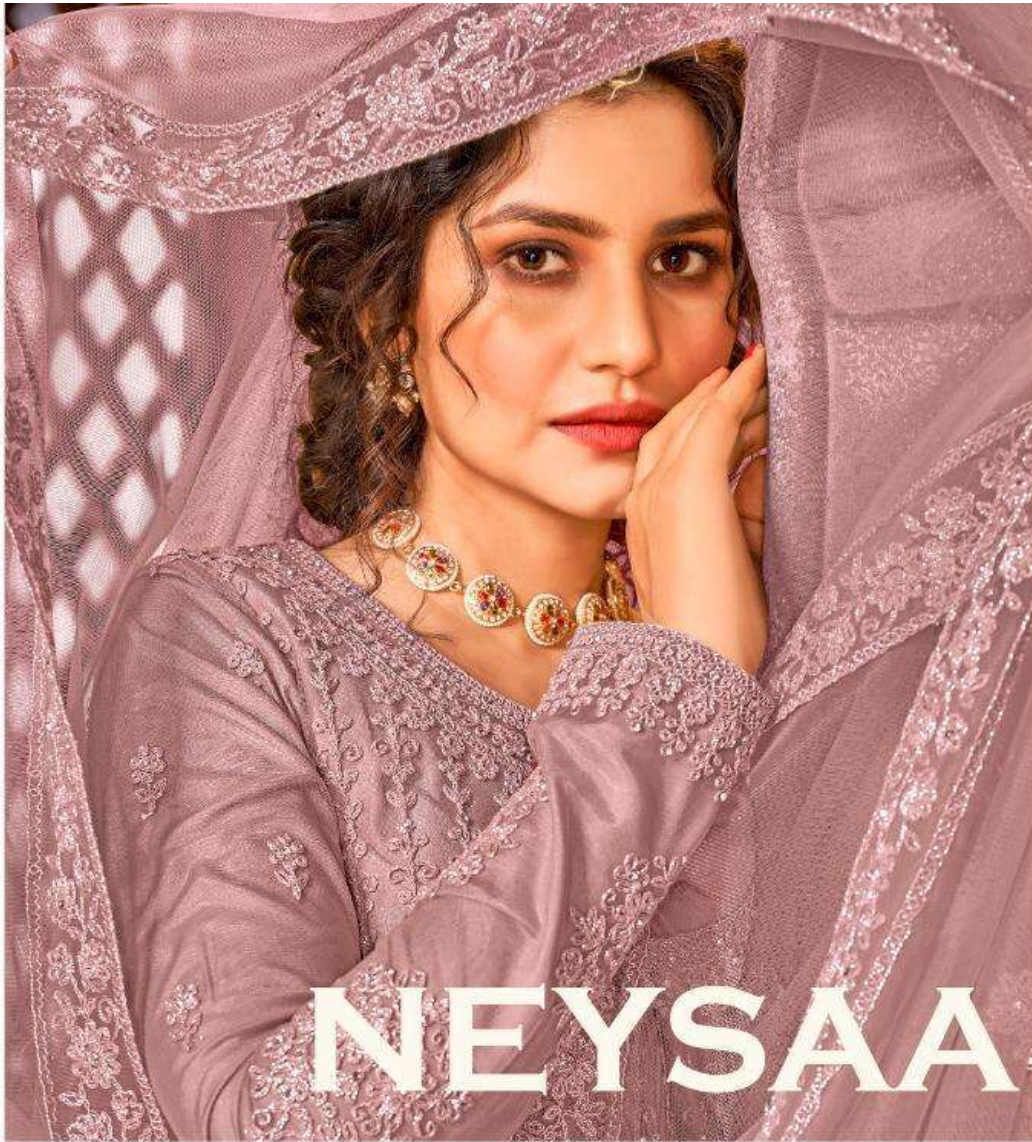

NEYSAA

1053-C

1053

1053-A

1053-B

1053-C

DESIGN NO	DESCRIPTION	PRICE
1053	TOP Net With Heavy Embroidered And Stone Work	2850
1053-A	Dupatta: Net With Heavy Embroidered And Stone Work	2850
1053-B	BOTTOM Net With Heavy Embroidered And Stone Work	2850
1053-C	Inner Santoon	2850

TOTAL SUITS :4 SET AMOUNT :11400, AVG:2850