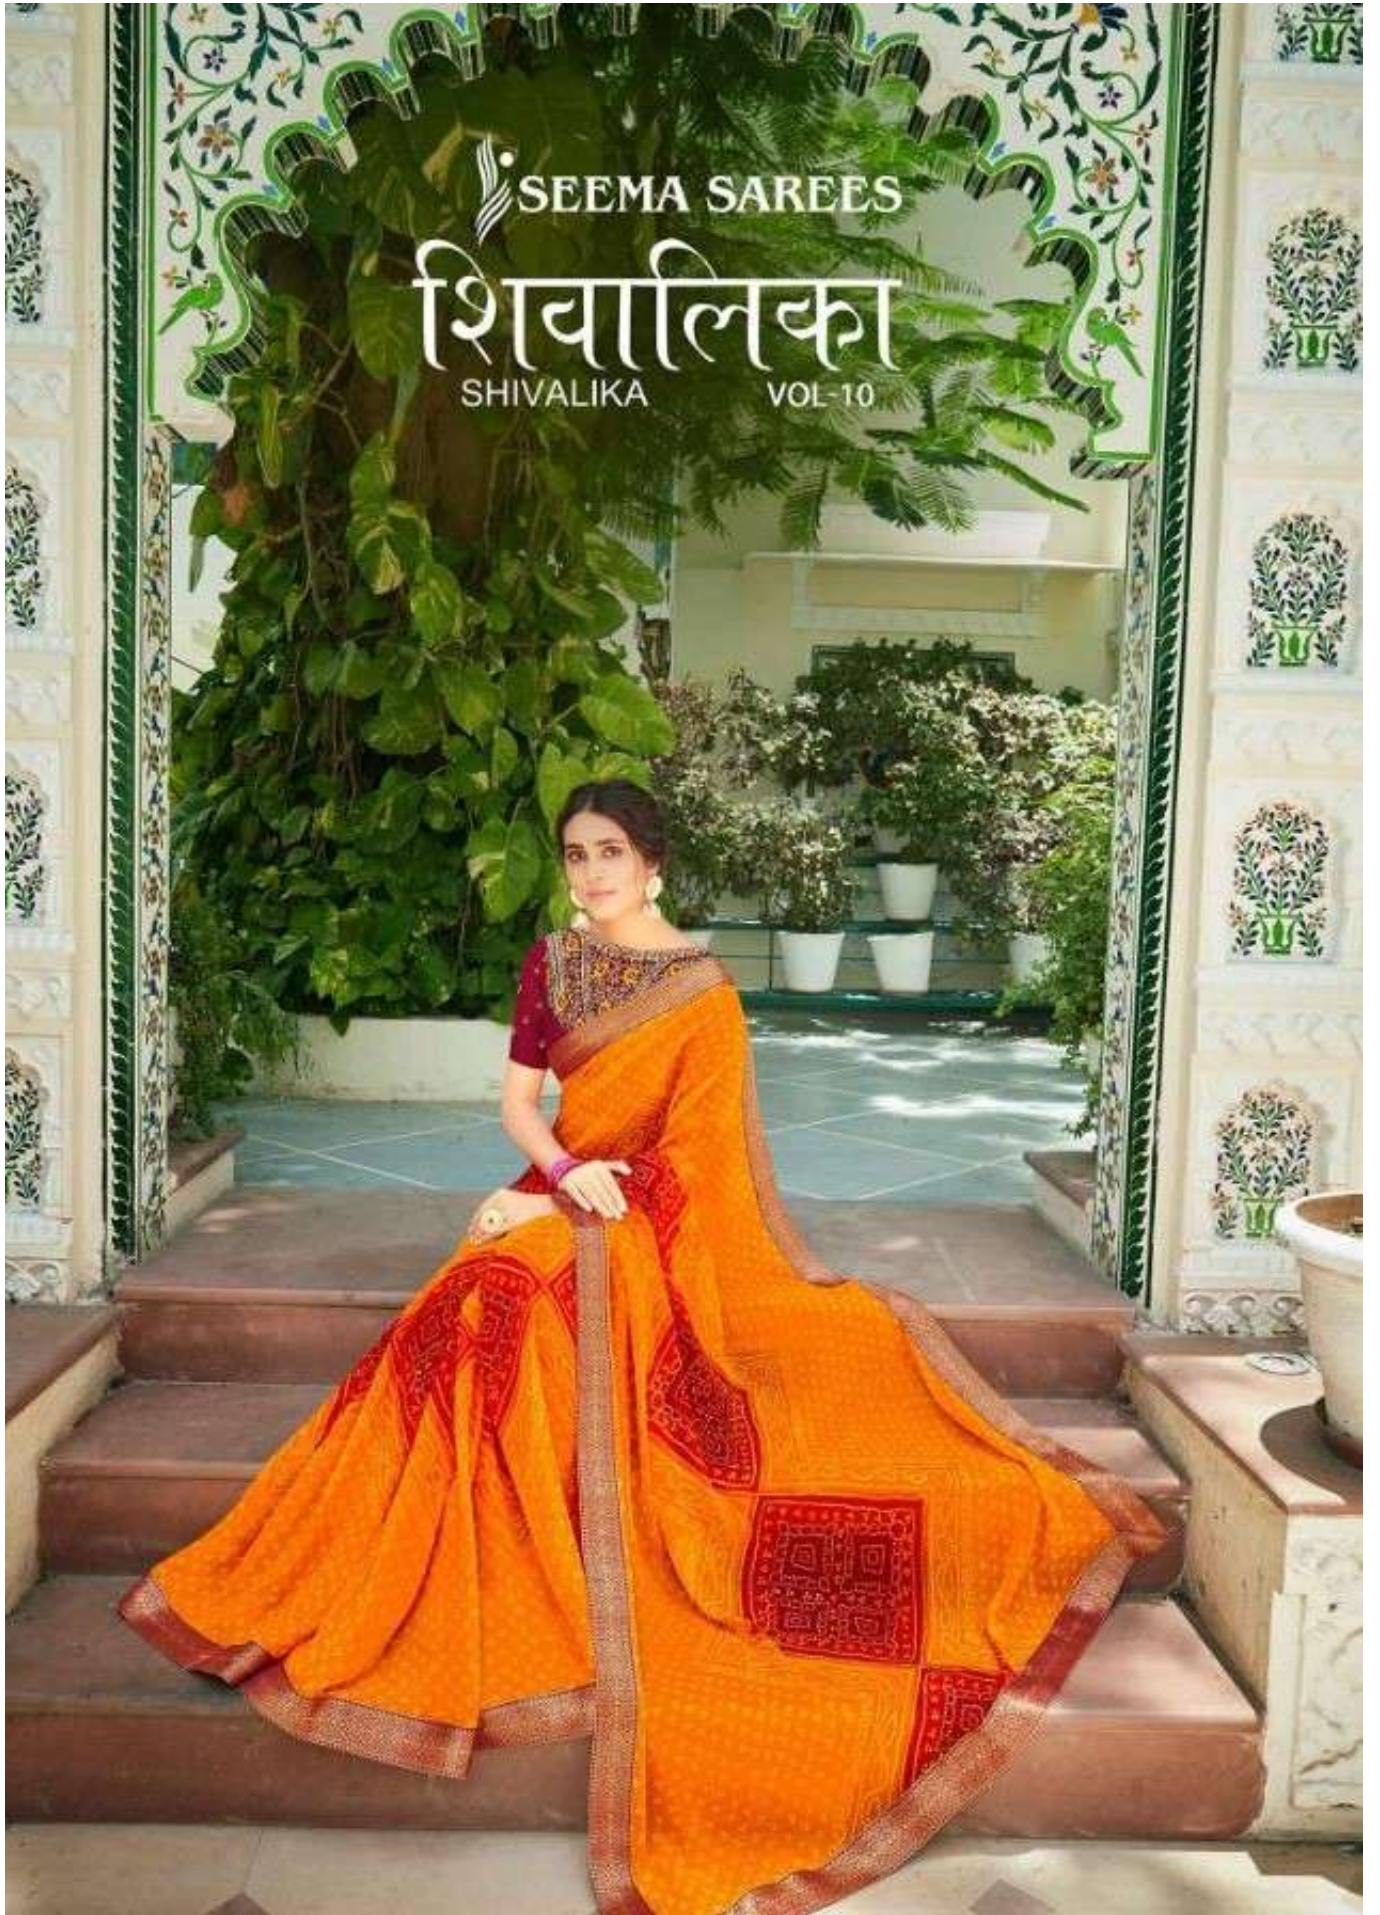

SEEMA SAREES

शिवालिका

SHIVALIKA

VOL-10

 SEEMA SAREES

'' 15003 ''

 **SEEMA SAREES**

W.M. *Dussehra* **CLASSIC**

experience sheer classAnastasia
latest collection.Fabulous embroidered
sari in brilliant shades of (color) Anastasia fabulous bea

“ 15007 ”

SEEMA SAREES

MAJESTIC

experience their classicAnastasia
latest collection of fabulous embroidered
suits in brilliant shades of color) Anabasta
15010 "