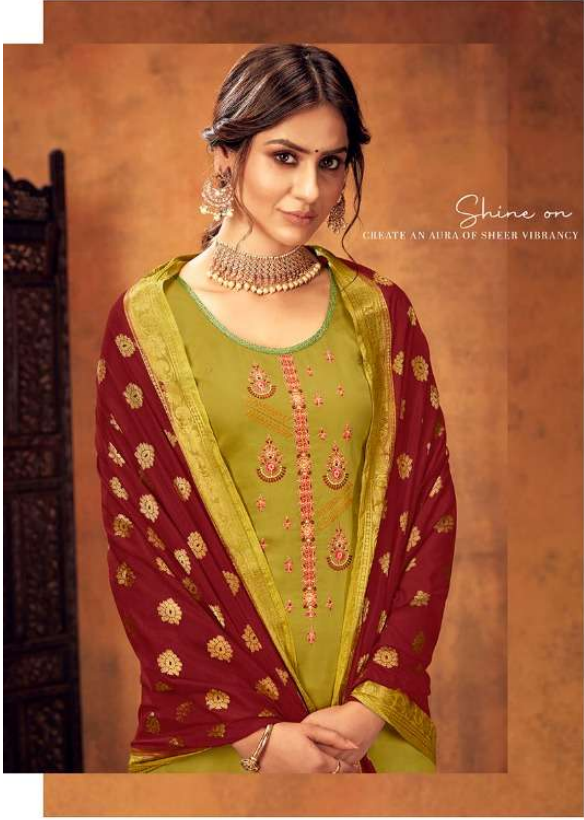

Misty queen
AS BRIGHT AS THE VENUS FOR THE GODDESS IN YOU

Shine on
CREATE AN AURA OF SHEER VIBRANCY

5927

Natural magic
FEMININE FLORAL GET A MASCULINE TOUCH
WITH EDGY EXTRAS.

5928