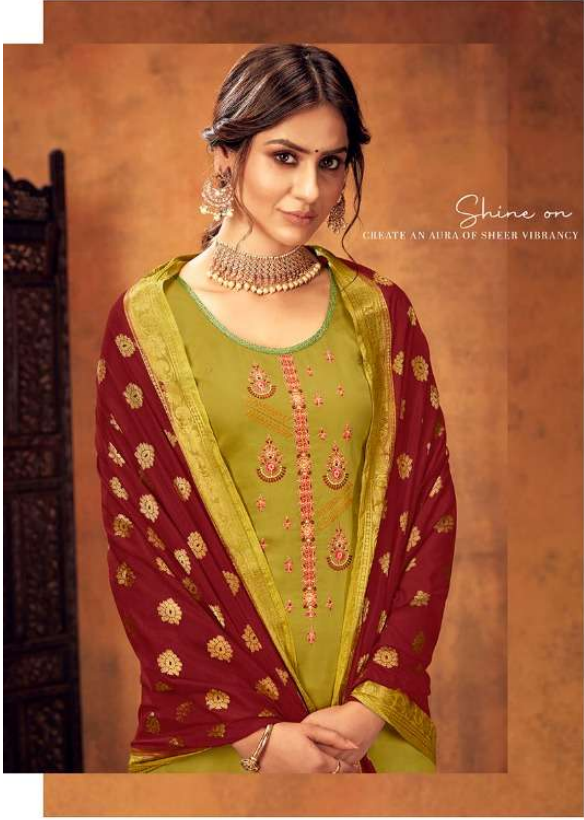

*Misty queen*  
AS BRIGHT AS THE VENUS FOR THE GODDESS IN YOU

Shine on  
CREATE AN AURA OF SHEER VIBRANCY

5927

*Natural magic*  
FEMININE FLORAL GET A MASCULINE TOUCH  
WITH EDGY EXTRAS.

5928