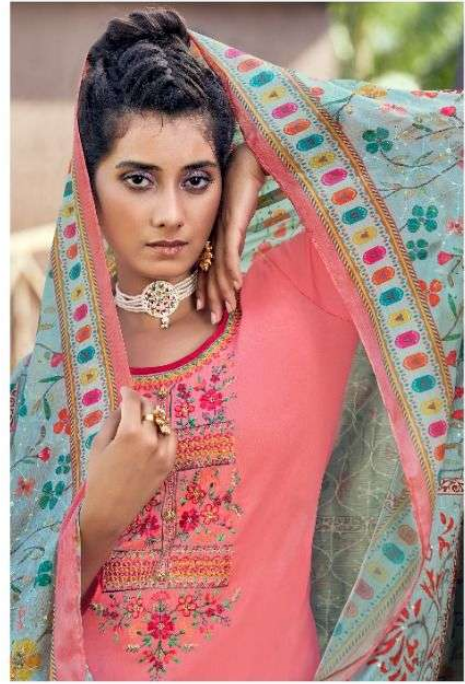

*Decorative*

CODE | 701

*embrace purity in elegant, light color and subtle*

CODE 1 703  
triple-aaa-kainath-jam-silk-salwar-suit

After you made with delicate attention  
CODE | 704

triple-aaa-kainath-jam-silk-salwar-suit

triple-aaa-kainath-jam-silk-salwar-suit

CODE | 705

CODE | 706

www.aaakainath.com

triple-aaa-kainath-jam-silk-salwar-suit

701

702

705