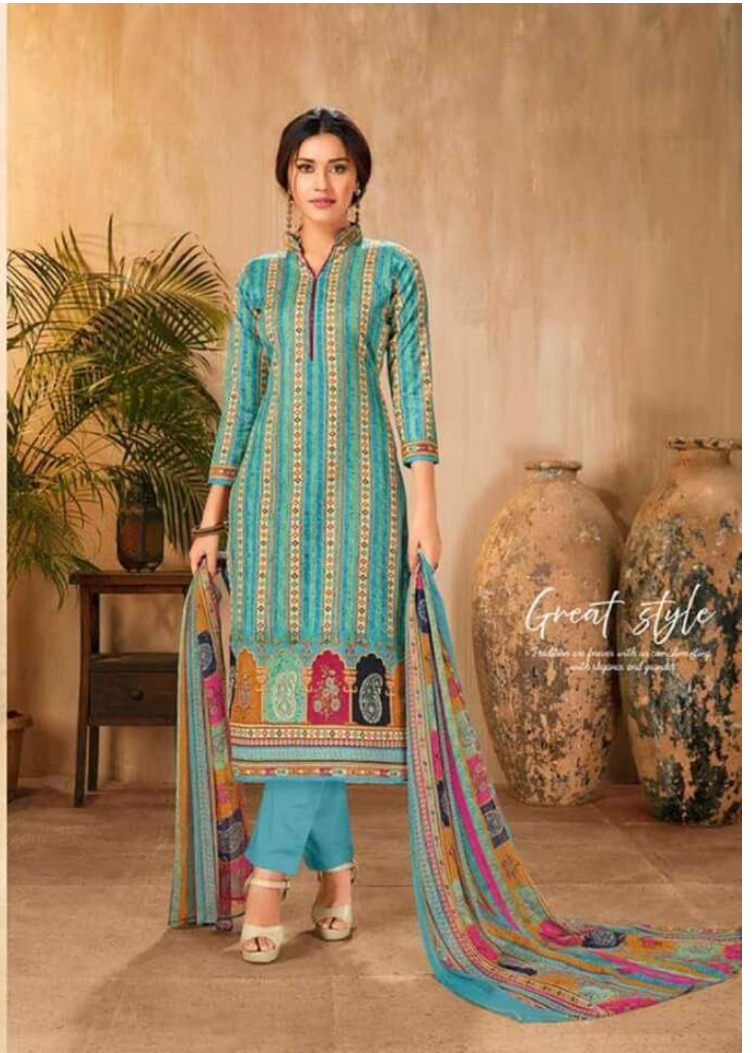

*A Series*

A Product of  
Anita Silk Mill Pvt.Ltd.

*Noor*

1001

*Great style*

*with a focus on quality and craftsmanship*

*dark inside*

Royal touch in dressings accords  
Delicacy with charisma in you.  
This splendid piece of fashion,  
perfectly immaculate your personality.

1003

*dark inside*

Royal touch in dressings accords  
Delicacy with charisma in you.  
This splendid piece of fashion,  
perfectly immaculate your personality.

1003

*Bring fresh* bringing unbeatable crafts with freshness in styling for perfect charming appearance of you.