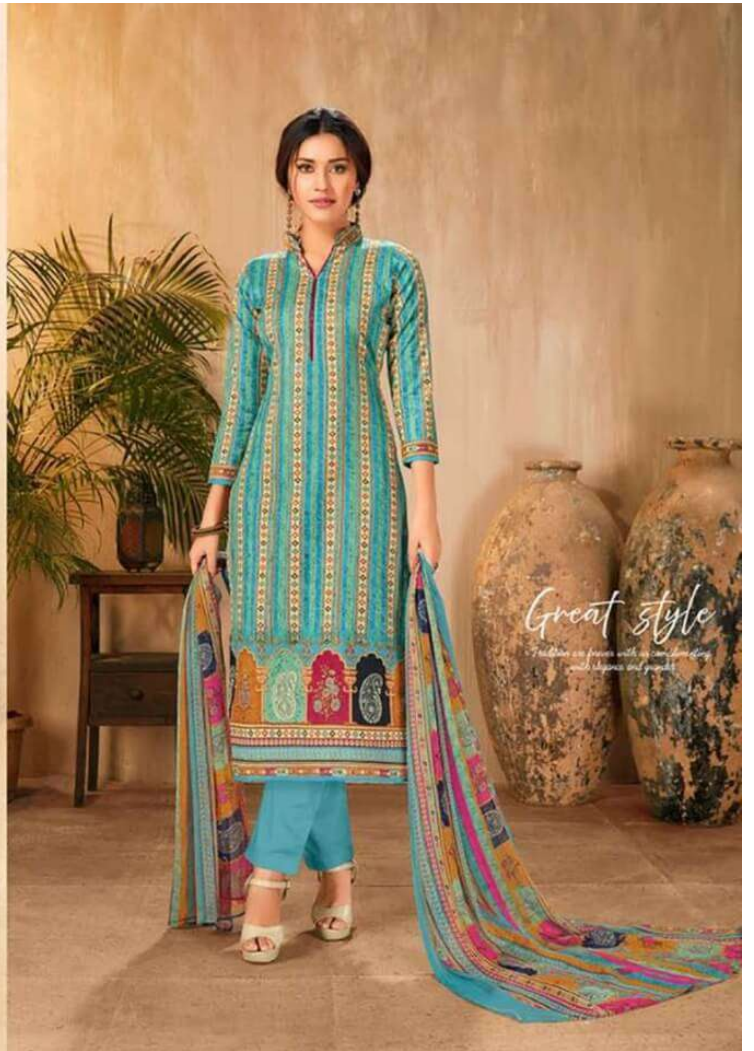

A Series

A Product of
Anita Silk Mill Pvt.Ltd.

Noor

1001

Great style

dark inside

Royal touch in dressings accords
Delicacy with elegance in you.
This splendid piece of fashion,
perfectly immaculate your personality.

1003

dark inside

Royal touch in dressings accords
Delicacy with charisma in you.
This splendid piece of fashion,
perfectly immaculate your personality.

1003

Bring fresh inspiring, unalterable, crafts with freshness in styling for perfect charming appearance of you.