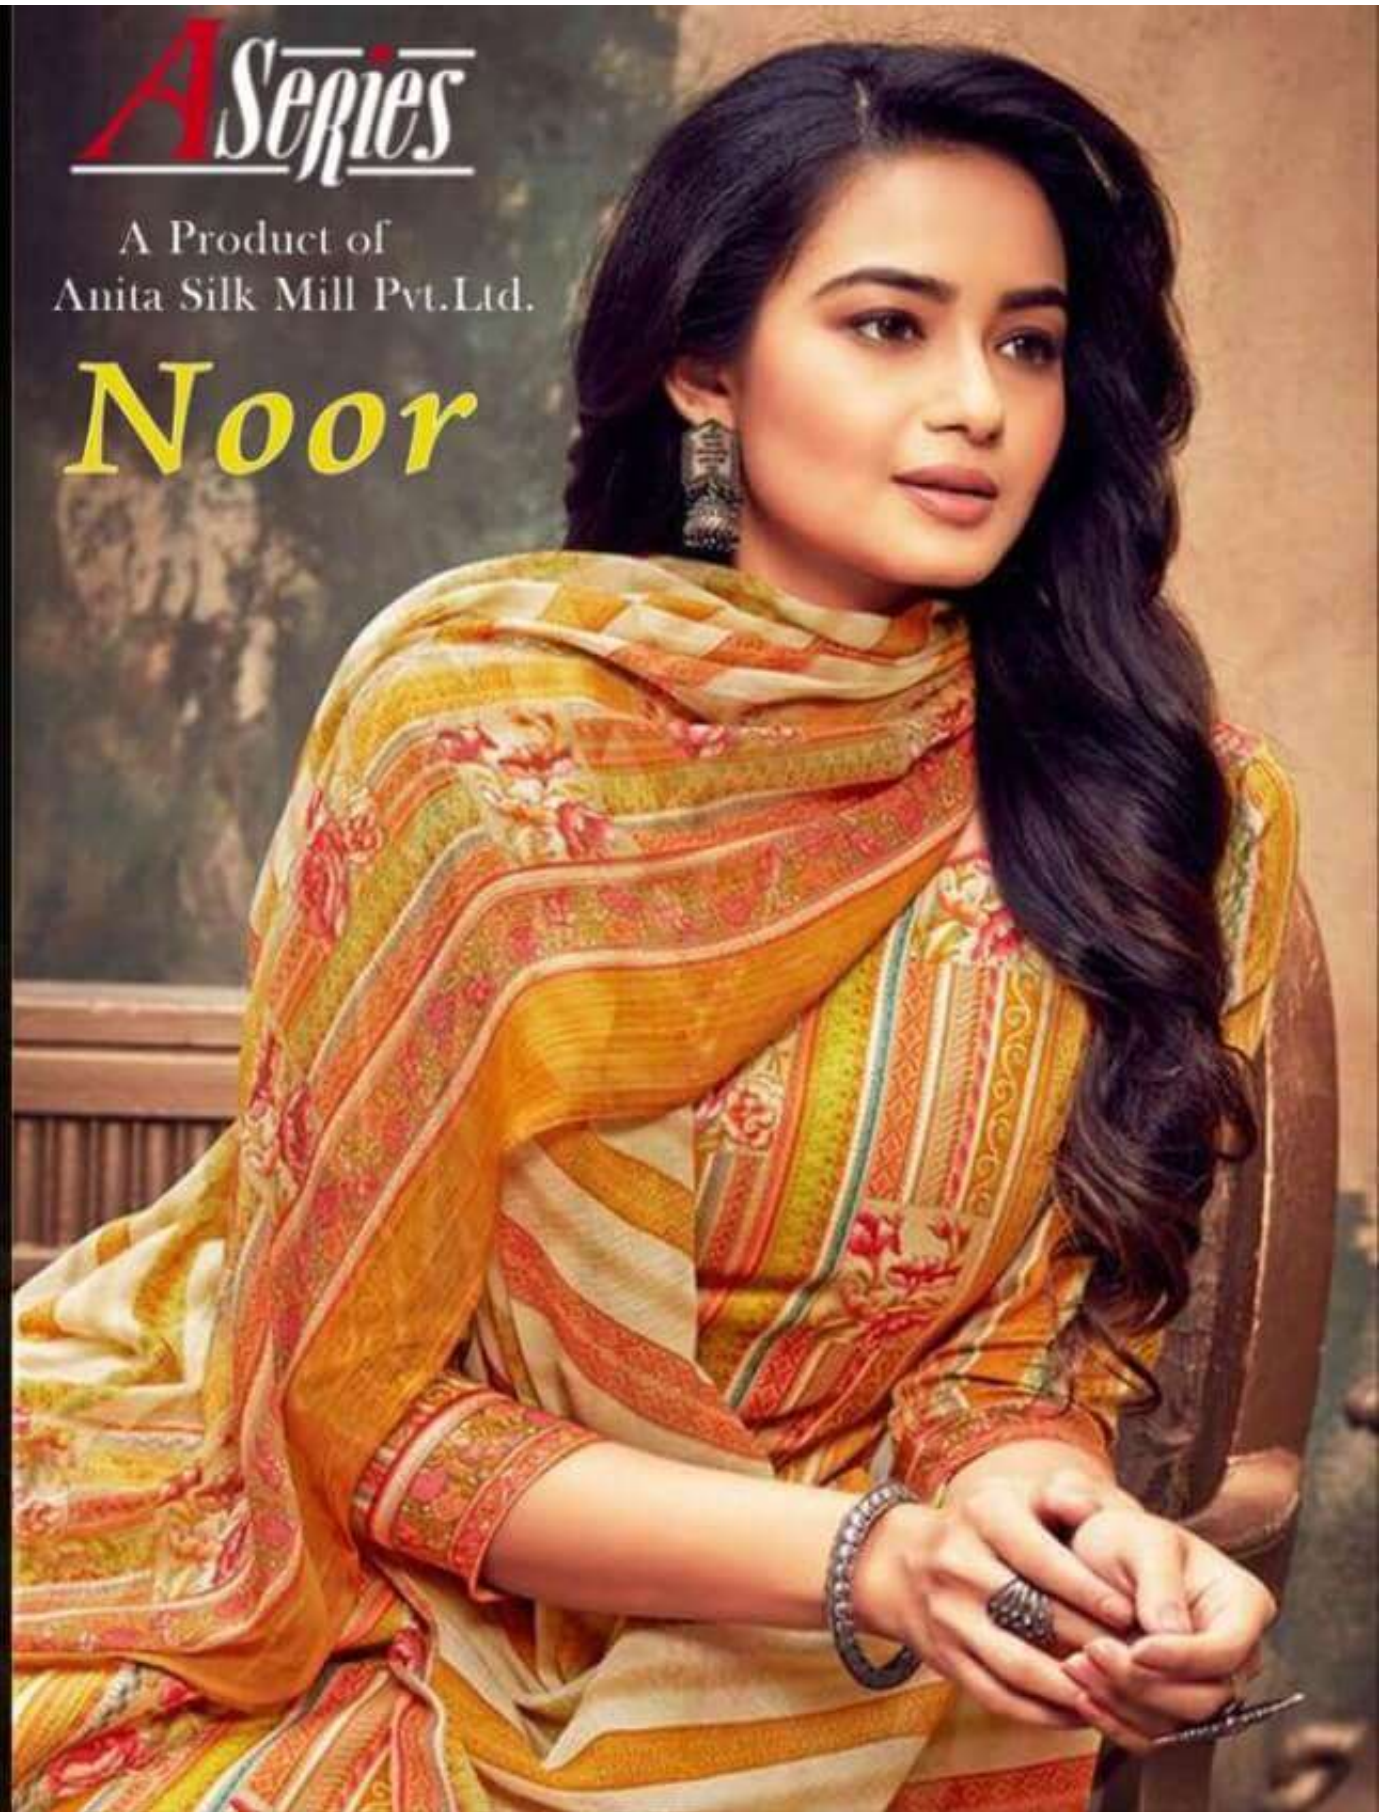

*A Series*

A Product of  
Anita Silk Mill Pvt.Ltd.

*Noor*

1001

*Great style*

*with a focus on quality and craftsmanship*

*dark inside*

Royal touch in dressings accords  
Delicacy with charisma in you.  
This splendid piece of fashion,  
perfectly immaculate your personality.