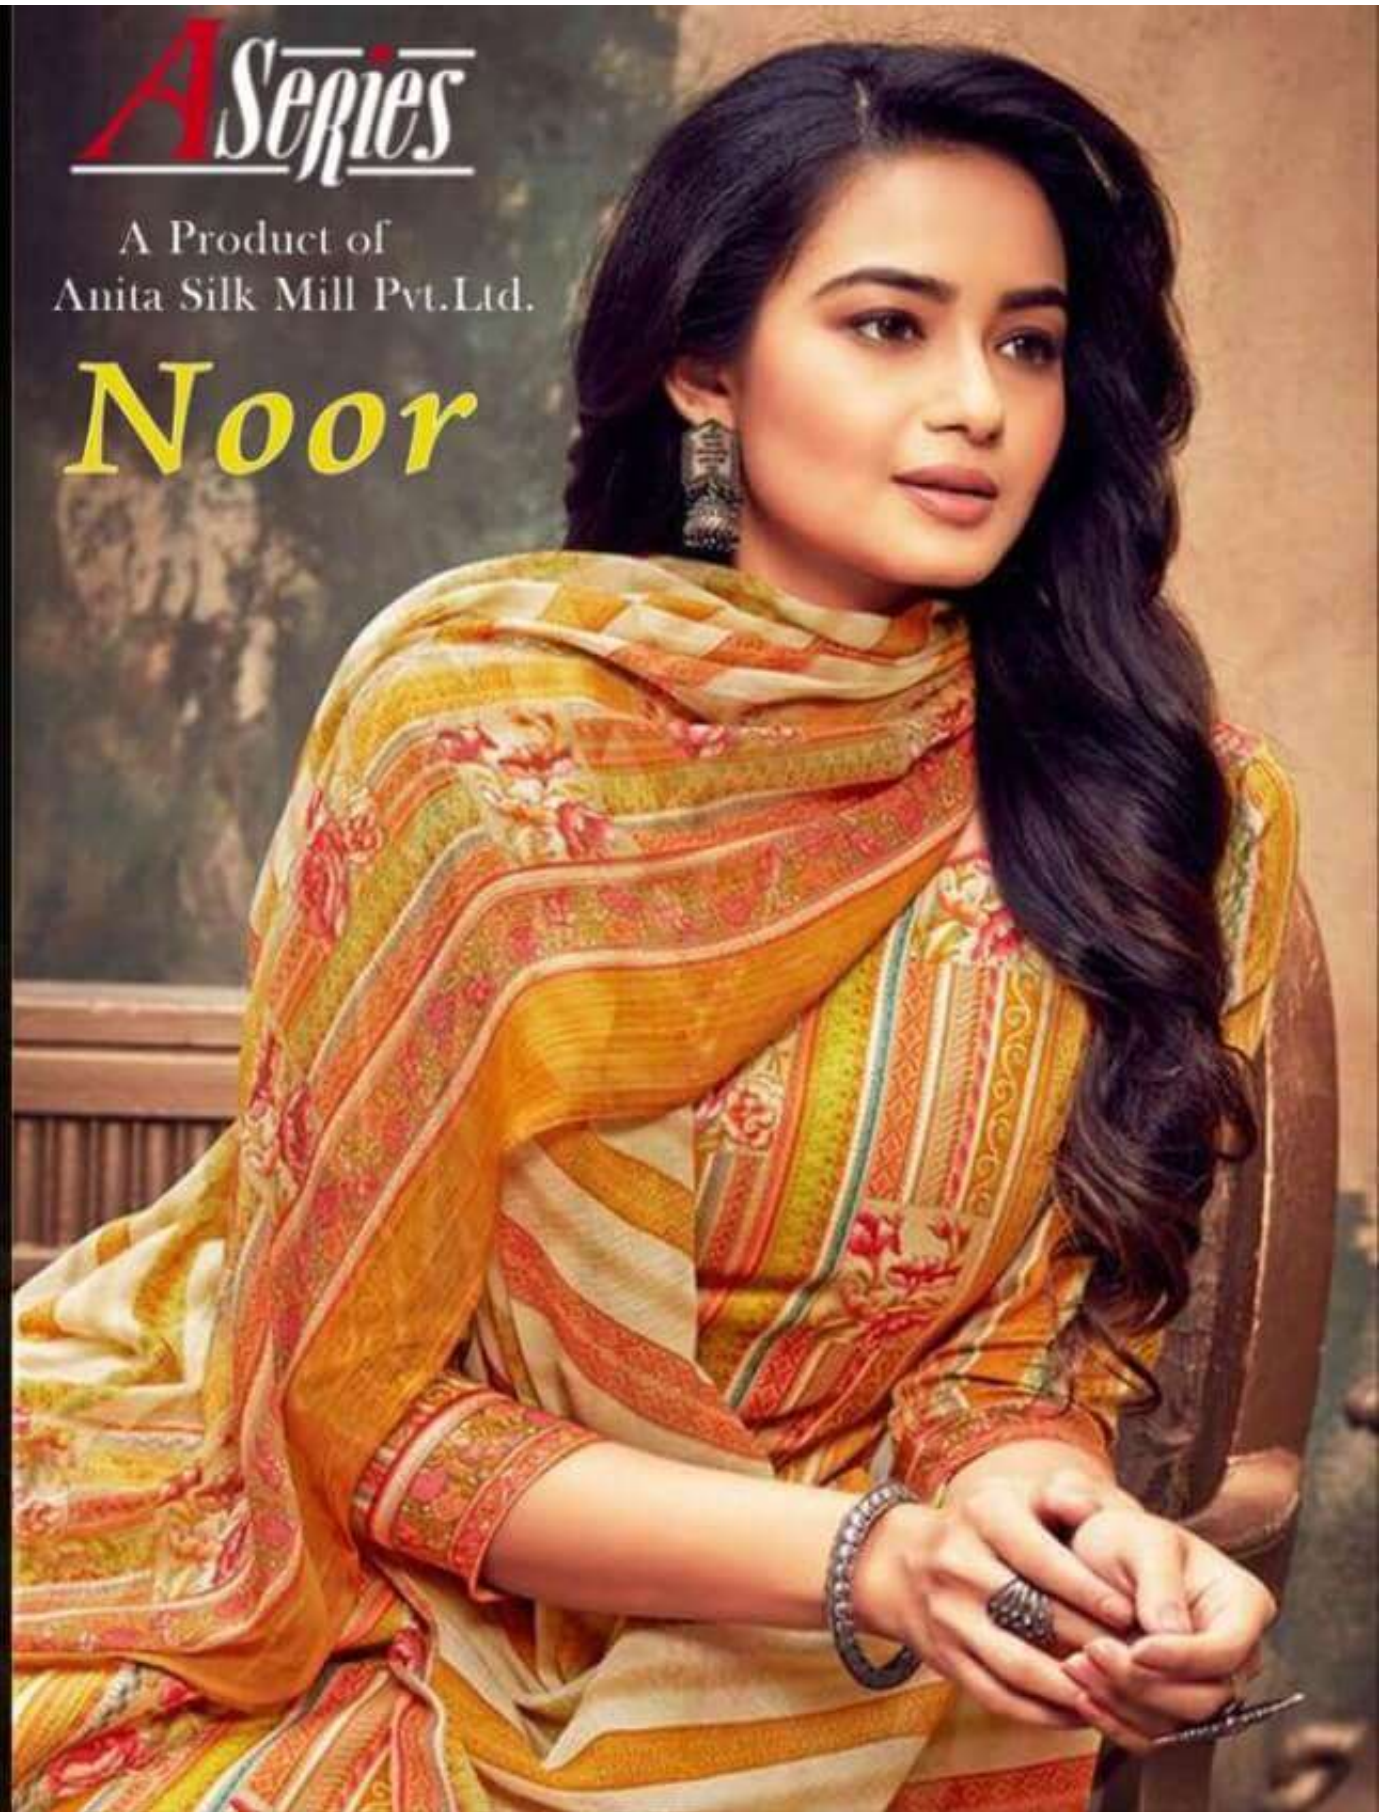

A Series

A Product of
Anita Silk Mill Pvt.Ltd.

Noor

1001

Great style

dark inside

Royal touch in dressings accords
Delicacy with elegance in you.
This splendid piece of fashion,
perfectly immaculate your personality.