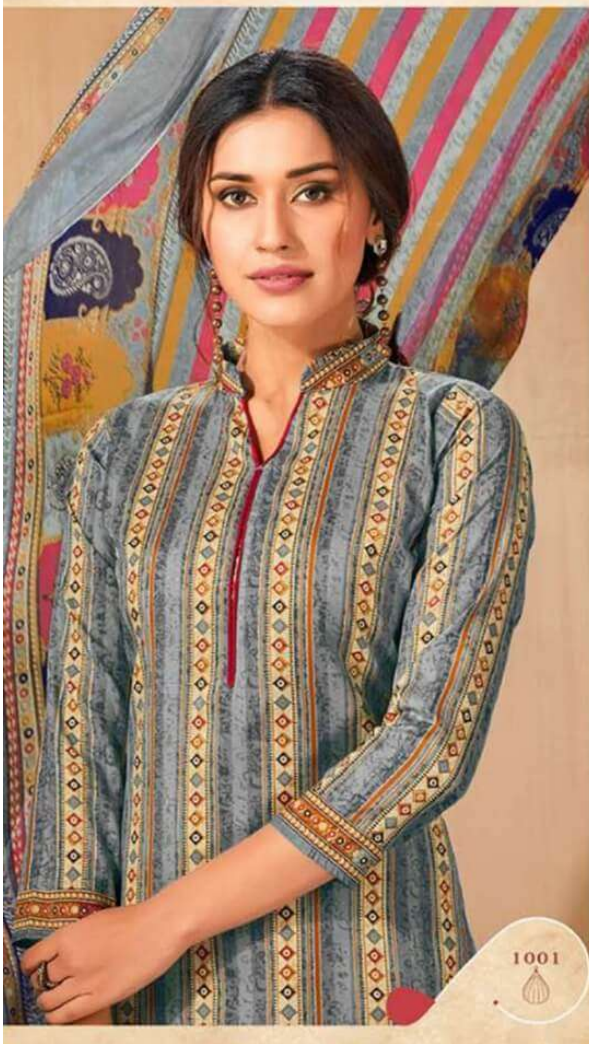

*A Series*

A Product of  
Anita Silk Mill Pvt.Ltd.

*Noor*

1001

*Great style*

*with a focus on quality and craftsmanship*

*dark inside*

Royal touch in dressings accords  
Delicacy with charisma in you.  
This splendid piece of fashion,  
perfectly immaculate your personality.