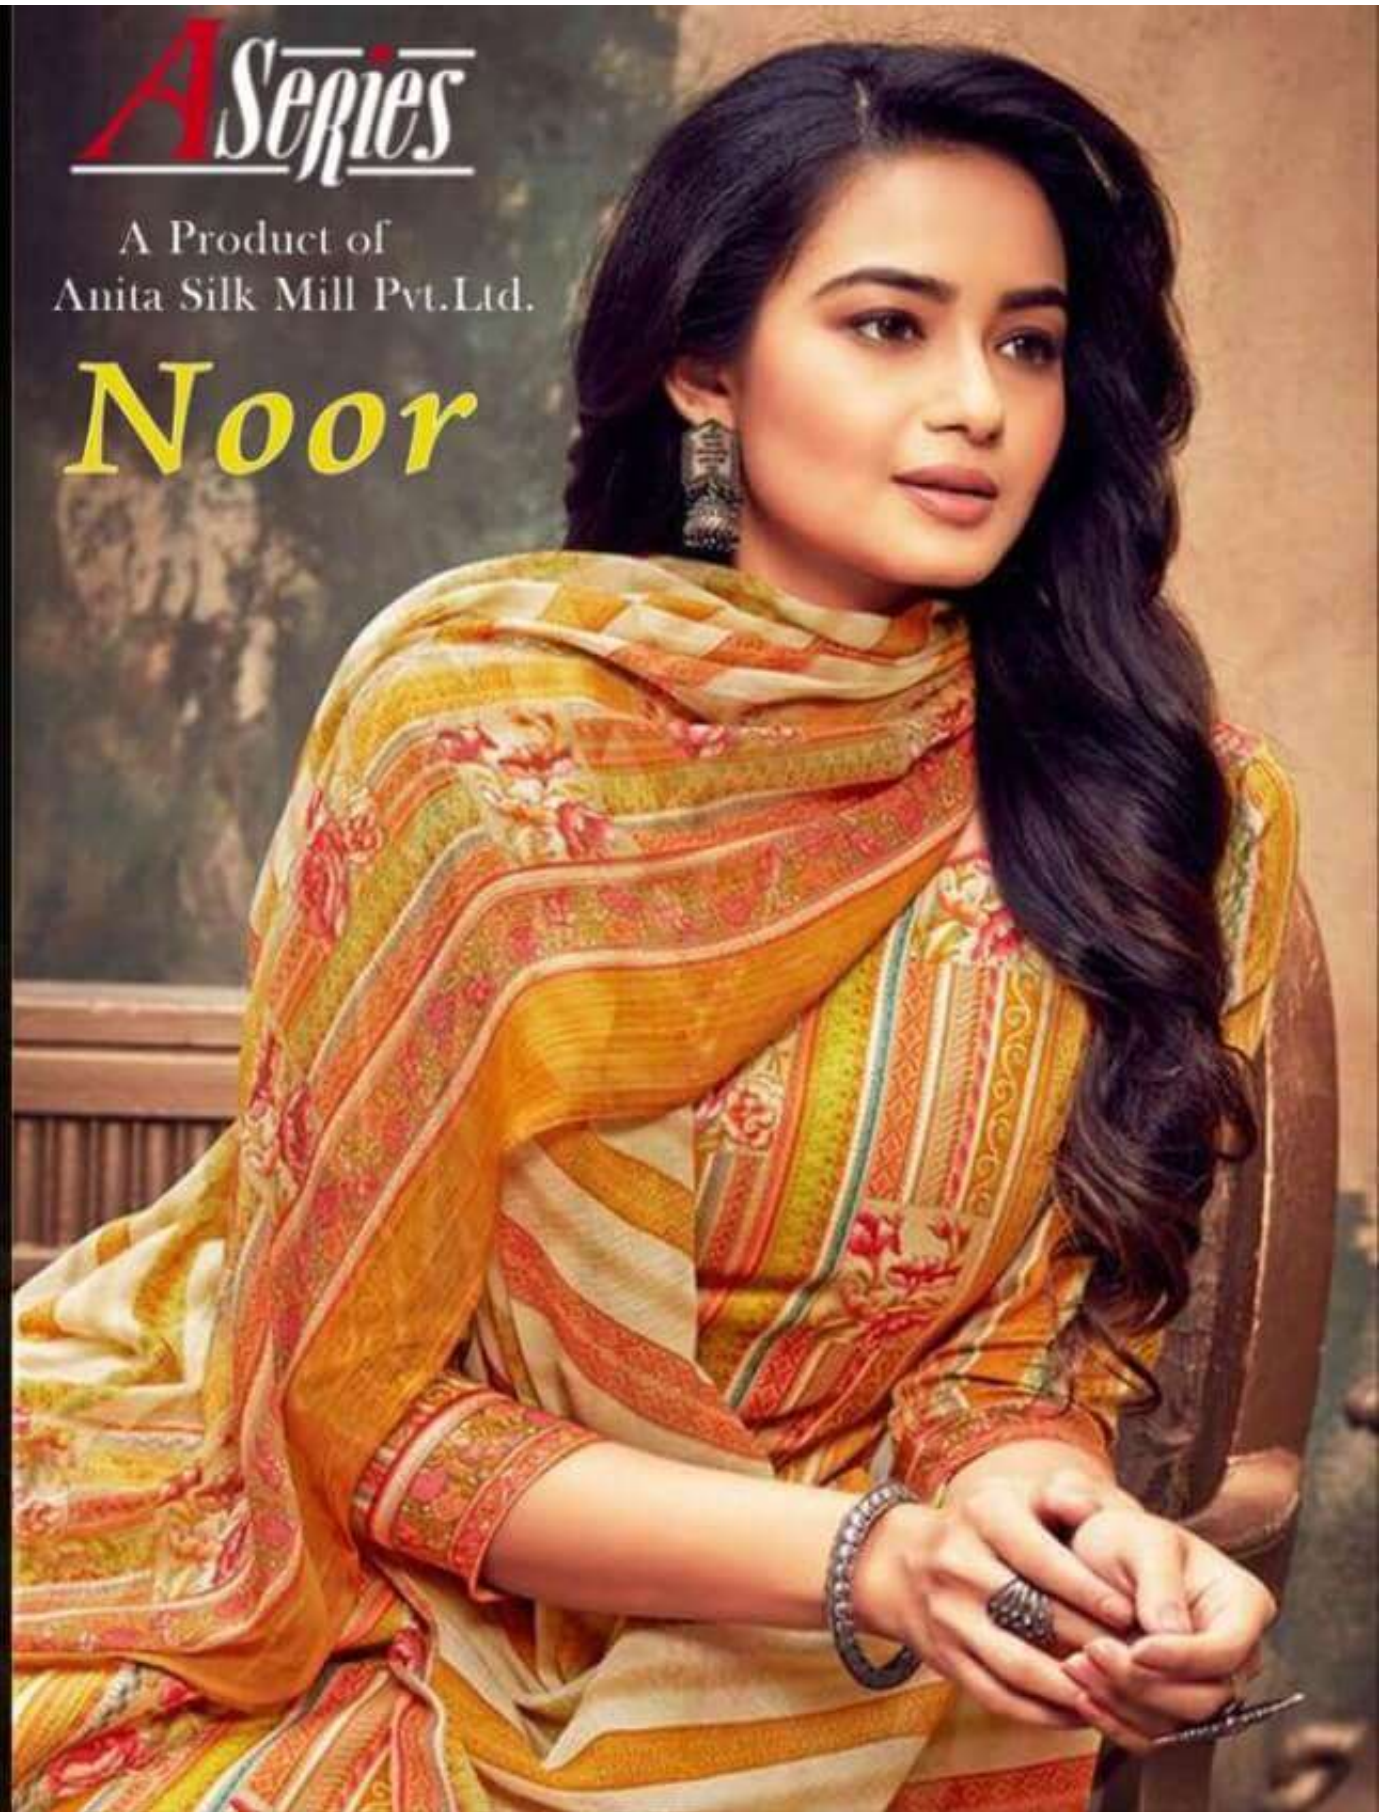

A Series

A Product of
Anita Silk Mill Pvt.Ltd.

Noor

1001

Great style

dark inside

Royal touch in dressings accords
Delicacy with charisma in you.
This splendid piece of fashion,
perfectly immaculate your personality.