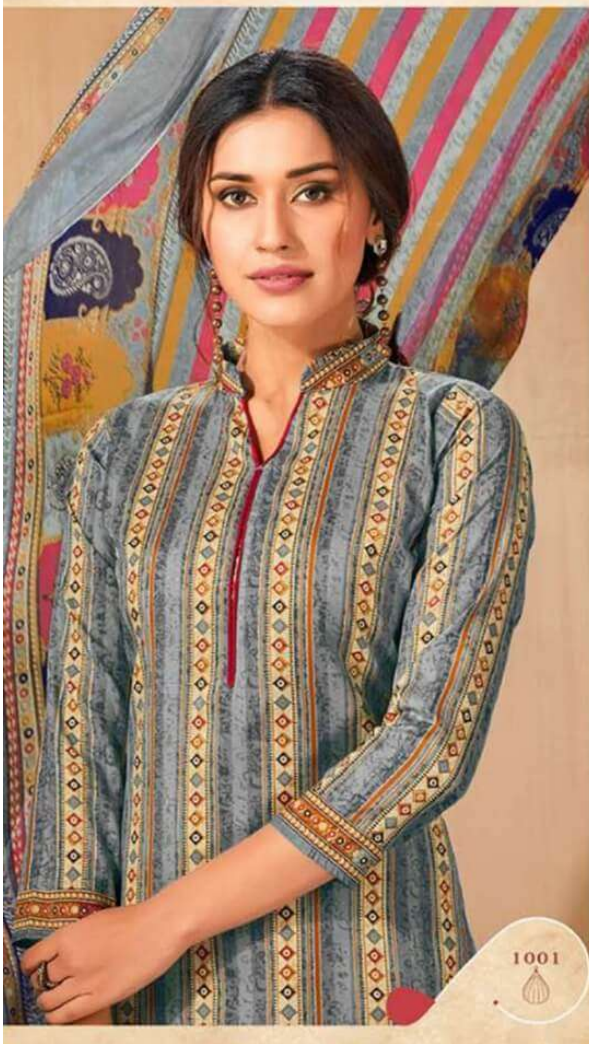

A Series

A Product of
Anita Silk Mill Pvt.Ltd.

Noor

1001

Great style

dark inside

Royal touch in dressings accords
Delicacy with charisma in you.
This splendid piece of fashion,
perfectly immaculate your personality.