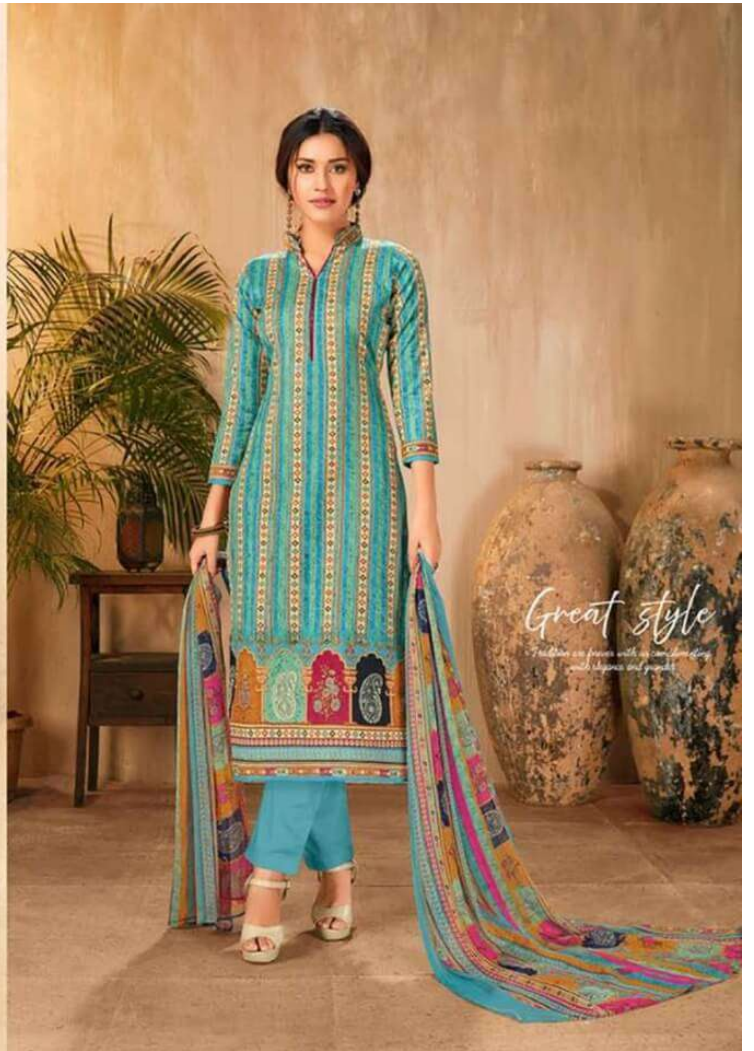

A Series

A Product of
Anita Silk Mill Pvt.Ltd.

Noor

1001

Great style

dark inside

Royal touch in dressings accords
Delicacy with charisma in you.
This splendid piece of fashion,
perfectly immaculate your personality.

1003

dark inside

Royal touch in dressings accords
Delicacy with charisma in you.
This splendid piece of fashion,
perfectly immaculate your personality.

1003

Bring fresh bringing unbeatable crafts with freshness in styling for perfect charming appearance of you.