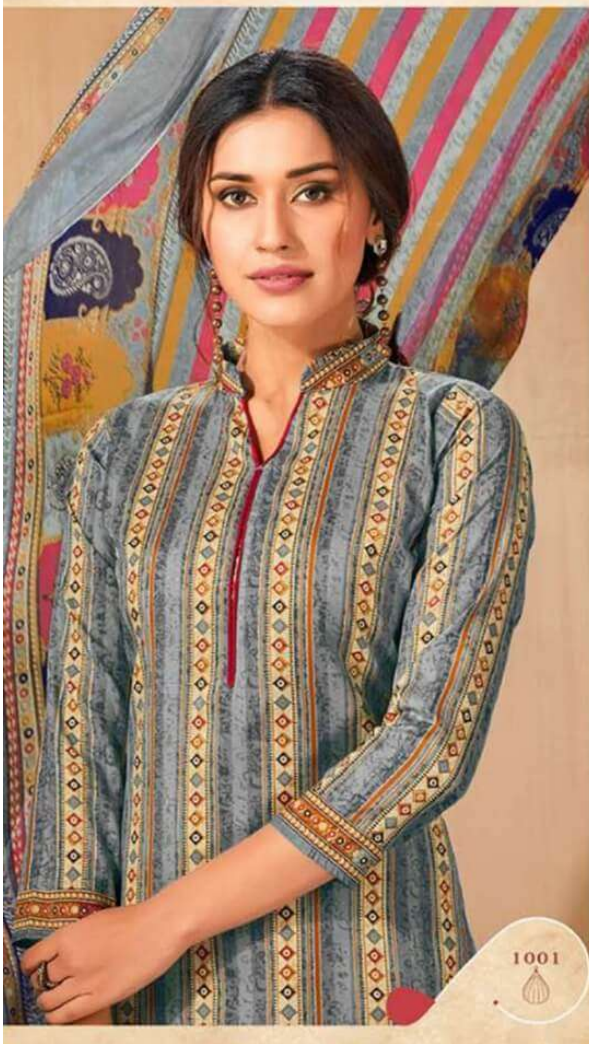

A Series

A Product of
Anita Silk Mill Pvt.Ltd.

Noor

1001

Great style

dark inside

Royal touch in dressings accords
Delicacy with elegance in you.
This splendid piece of fashion,
perfectly immaculate your personality.