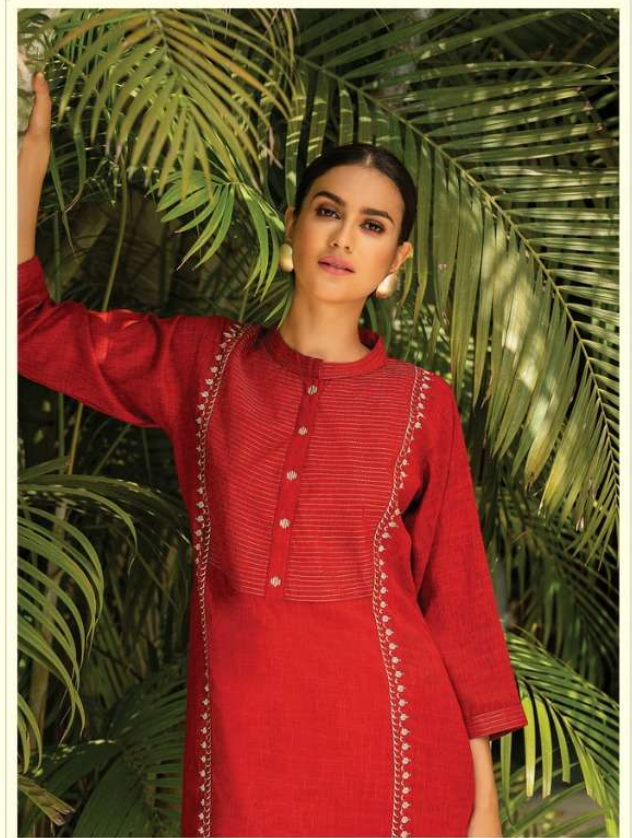

TZU 
"The Zest in You..."

GLAZED

TOP: Cross Dyed Rayon Slub with Thread embroidery work

Bottom: Cross Dyed Rayon Slub Palazzo

TOP: Cross Dyed Rayon Slub with Thread embroidery work

Bttom: Cross Dyed Rayon Slub Palazzo

TOP: Cross Dyed Rayon Slub with Thread embroidery work

Bottom: Cross Dyed Rayon Slub Palazzo

TOP: Cross Dyed Rayon Slub with Thread embroidery work

Bottom: Cross Dyed Rayon Slub Palazzo

TOP: Cross Dyed Rayon Slub with Thread embroidery work