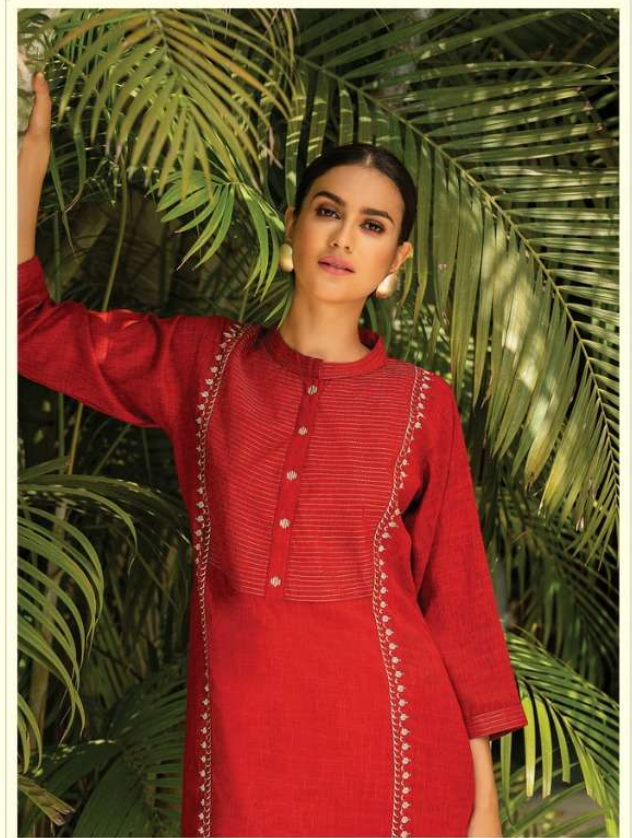

TZU 
"The Zest in You..."

GLAZED

TOP: Cross Dyed Rayon Slub with Thread embroidery work

Bottom: Cross Dyed Rayon Slub Palazzo

TOP: Cross Dyed Rayon Slub with Thread embroidery work

Bttom: Cross Dyed Rayon Slub Palazzo

TOP: Cross Dyed Rayon Slub with Thread embroidery work

Bottom: Cross Dyed Rayon Slub Palazzo

.1003.

TOP: Cross Dyed Rayon Slub with Thread embroidery work

Bottom: Cross Dyed Rayon Slub Palazzo

TOP: Cross Dyed Rayon Slub with Thread embroidery work