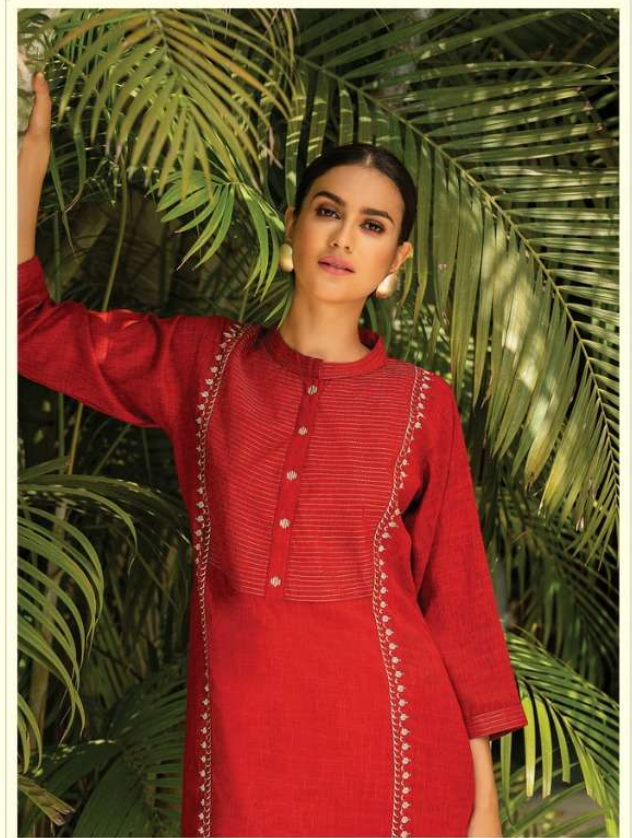

TZU 
"The Zest in You..."

GLAZED

TOP: Cross Dyed Rayon Slub with Thread embroidery work

Bottom: Cross Dyed Rayon Slub Palazzo

TOP: Cross Dyed Rayon Slub with Thread embroidery work

Bottom: Cross Dyed Rayon Slub Palazzo

TOP: Cross Dyed Rayon Slub with Thread embroidery work

Bottom: Cross Dyed Rayon Slub Palazzo

.1003.

TOP: Cross Dyed Rayon Slub with Thread embroidery work

Bottom: Cross Dyed Rayon Slub Palazzo

.1004.

TOP: Cross Dyed Rayon Slub with Thread embroidery work