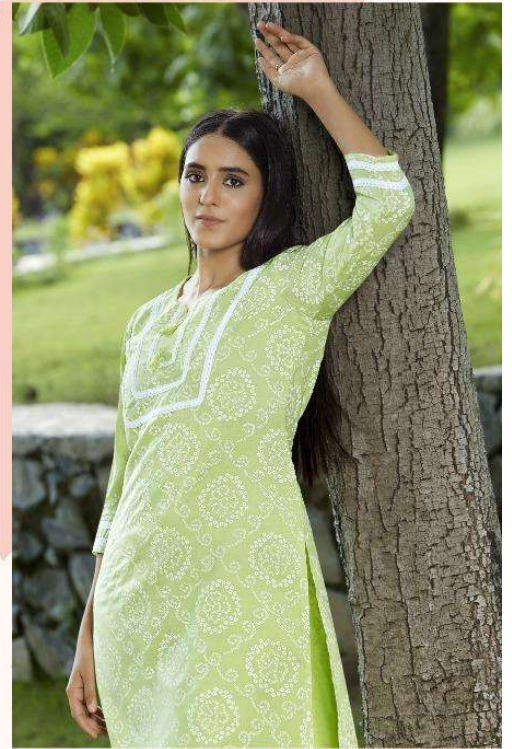

BEAUTY

D.NO.1001

BEAUTY

D.NO.1001

D.NO.1002

You can see and feel everything in clothes

STYLE

D.NO.1003
Fashion is
the part of
the daily
air and it
changes
all the
time

D.NO.1001

D.NO.1002

D.NO.1003

D.NO.1004

CATALOG NAME: **Lizzy**

PIECES : **4**

	FABRICS DETAILS
TOP	Printed Pure Cotton with Schiffli Inner
BOTTOM	Printed Pure Cotton
Size	M, L, XL, XXL